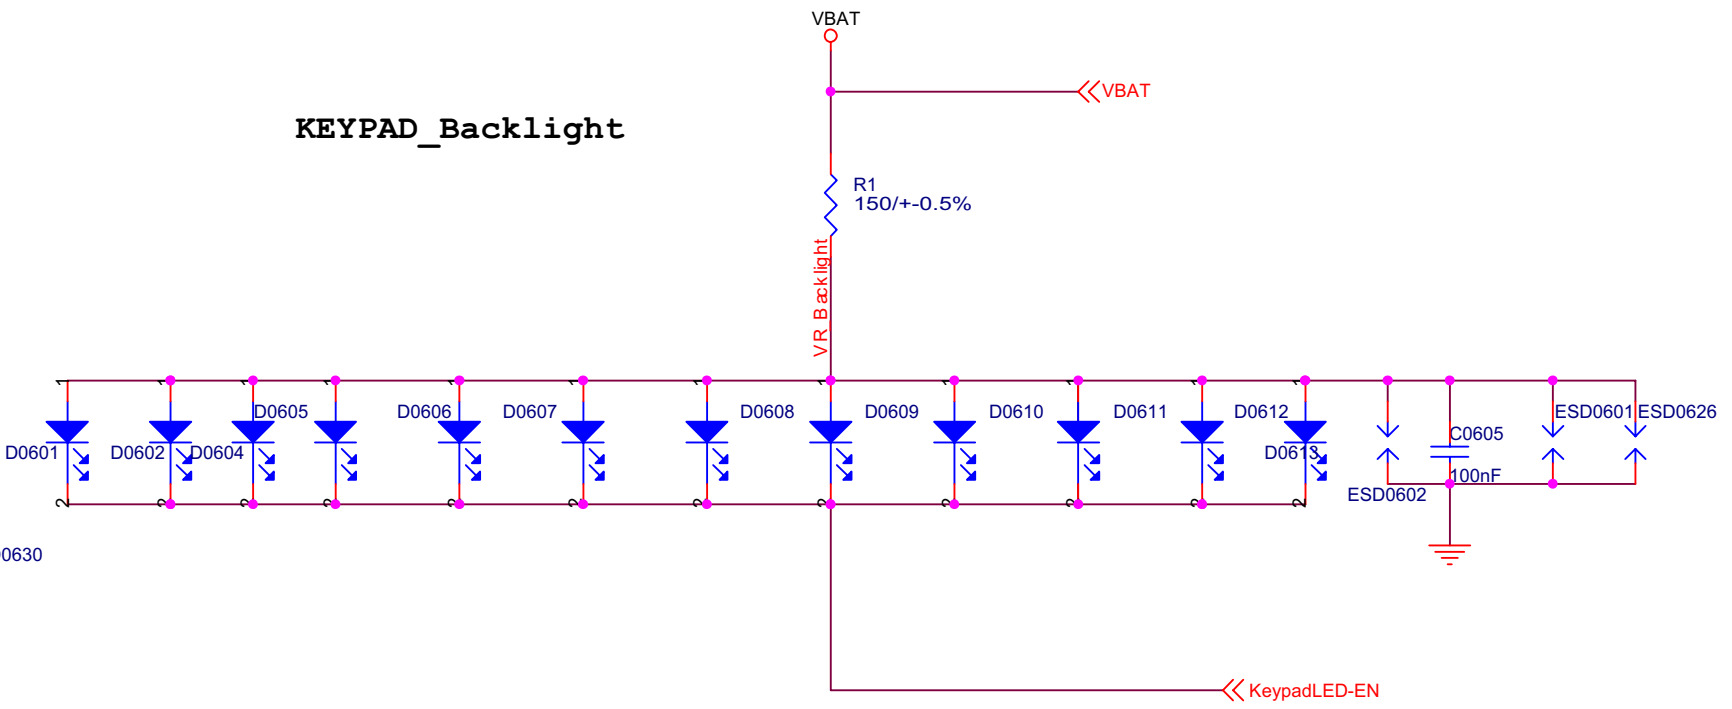

Title			MPX 220		
Size	Document Number	Rev			
A3	Schematics				
Date:	Tuesday, September 27, 2004	Sheet	6	of	15