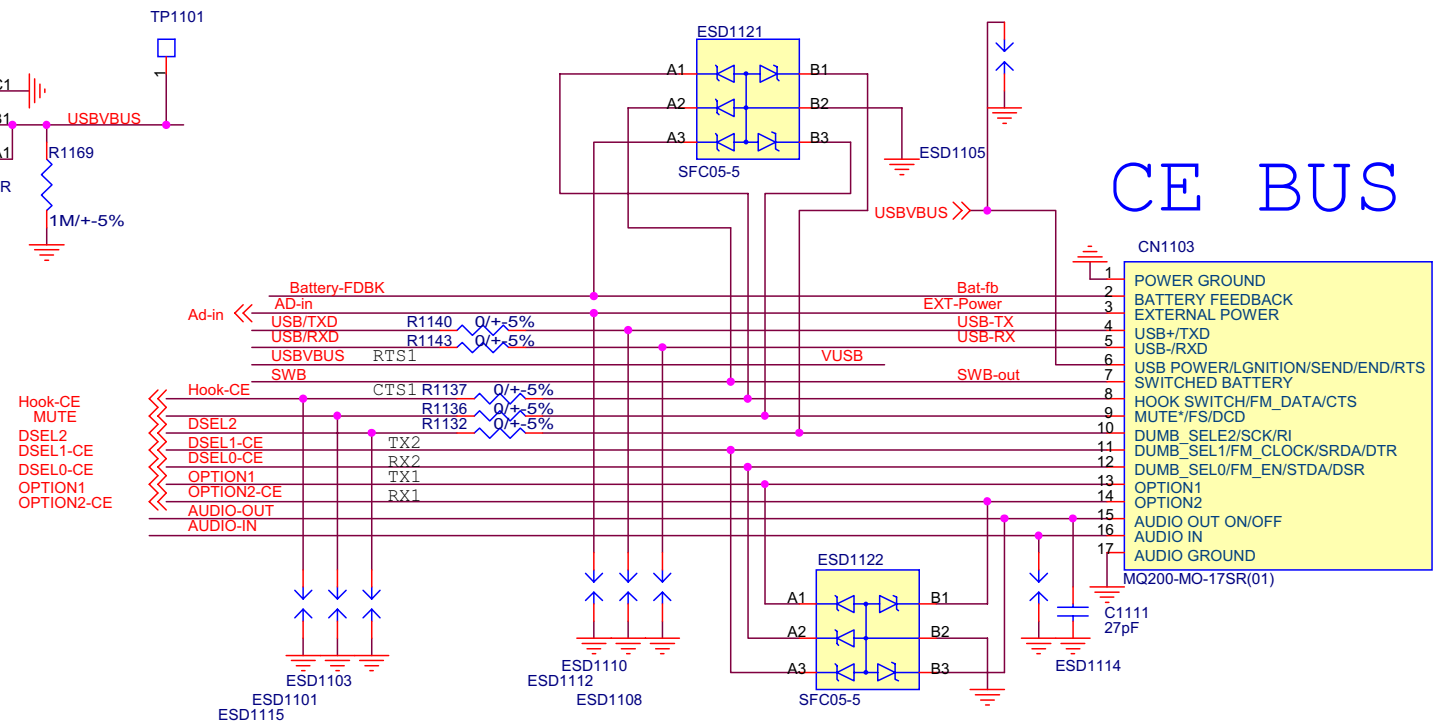

Title		
MPX 220		
Size	Document Number	Rev
A3	Schematics	
Date:	Tuesday, September 27, 2004	Sheet 5 of 15

Title			MPX 220		
Size	Document Number	Rev			
A3	Schematics				
Date:	Tuesday, September 27, 2004	Sheet	6	of	15

Title		
MPX 220		
Size	Document Number	Rev
A3	Schematics	
Date:	Tuesday, September 27, 2004	Sheet 7 of 15

Title		
MPX 220		
Size	Document Number	Rev
A3	Schematics	
Date:	Tuesday, September 27, 2004	Sheet 10 of 15