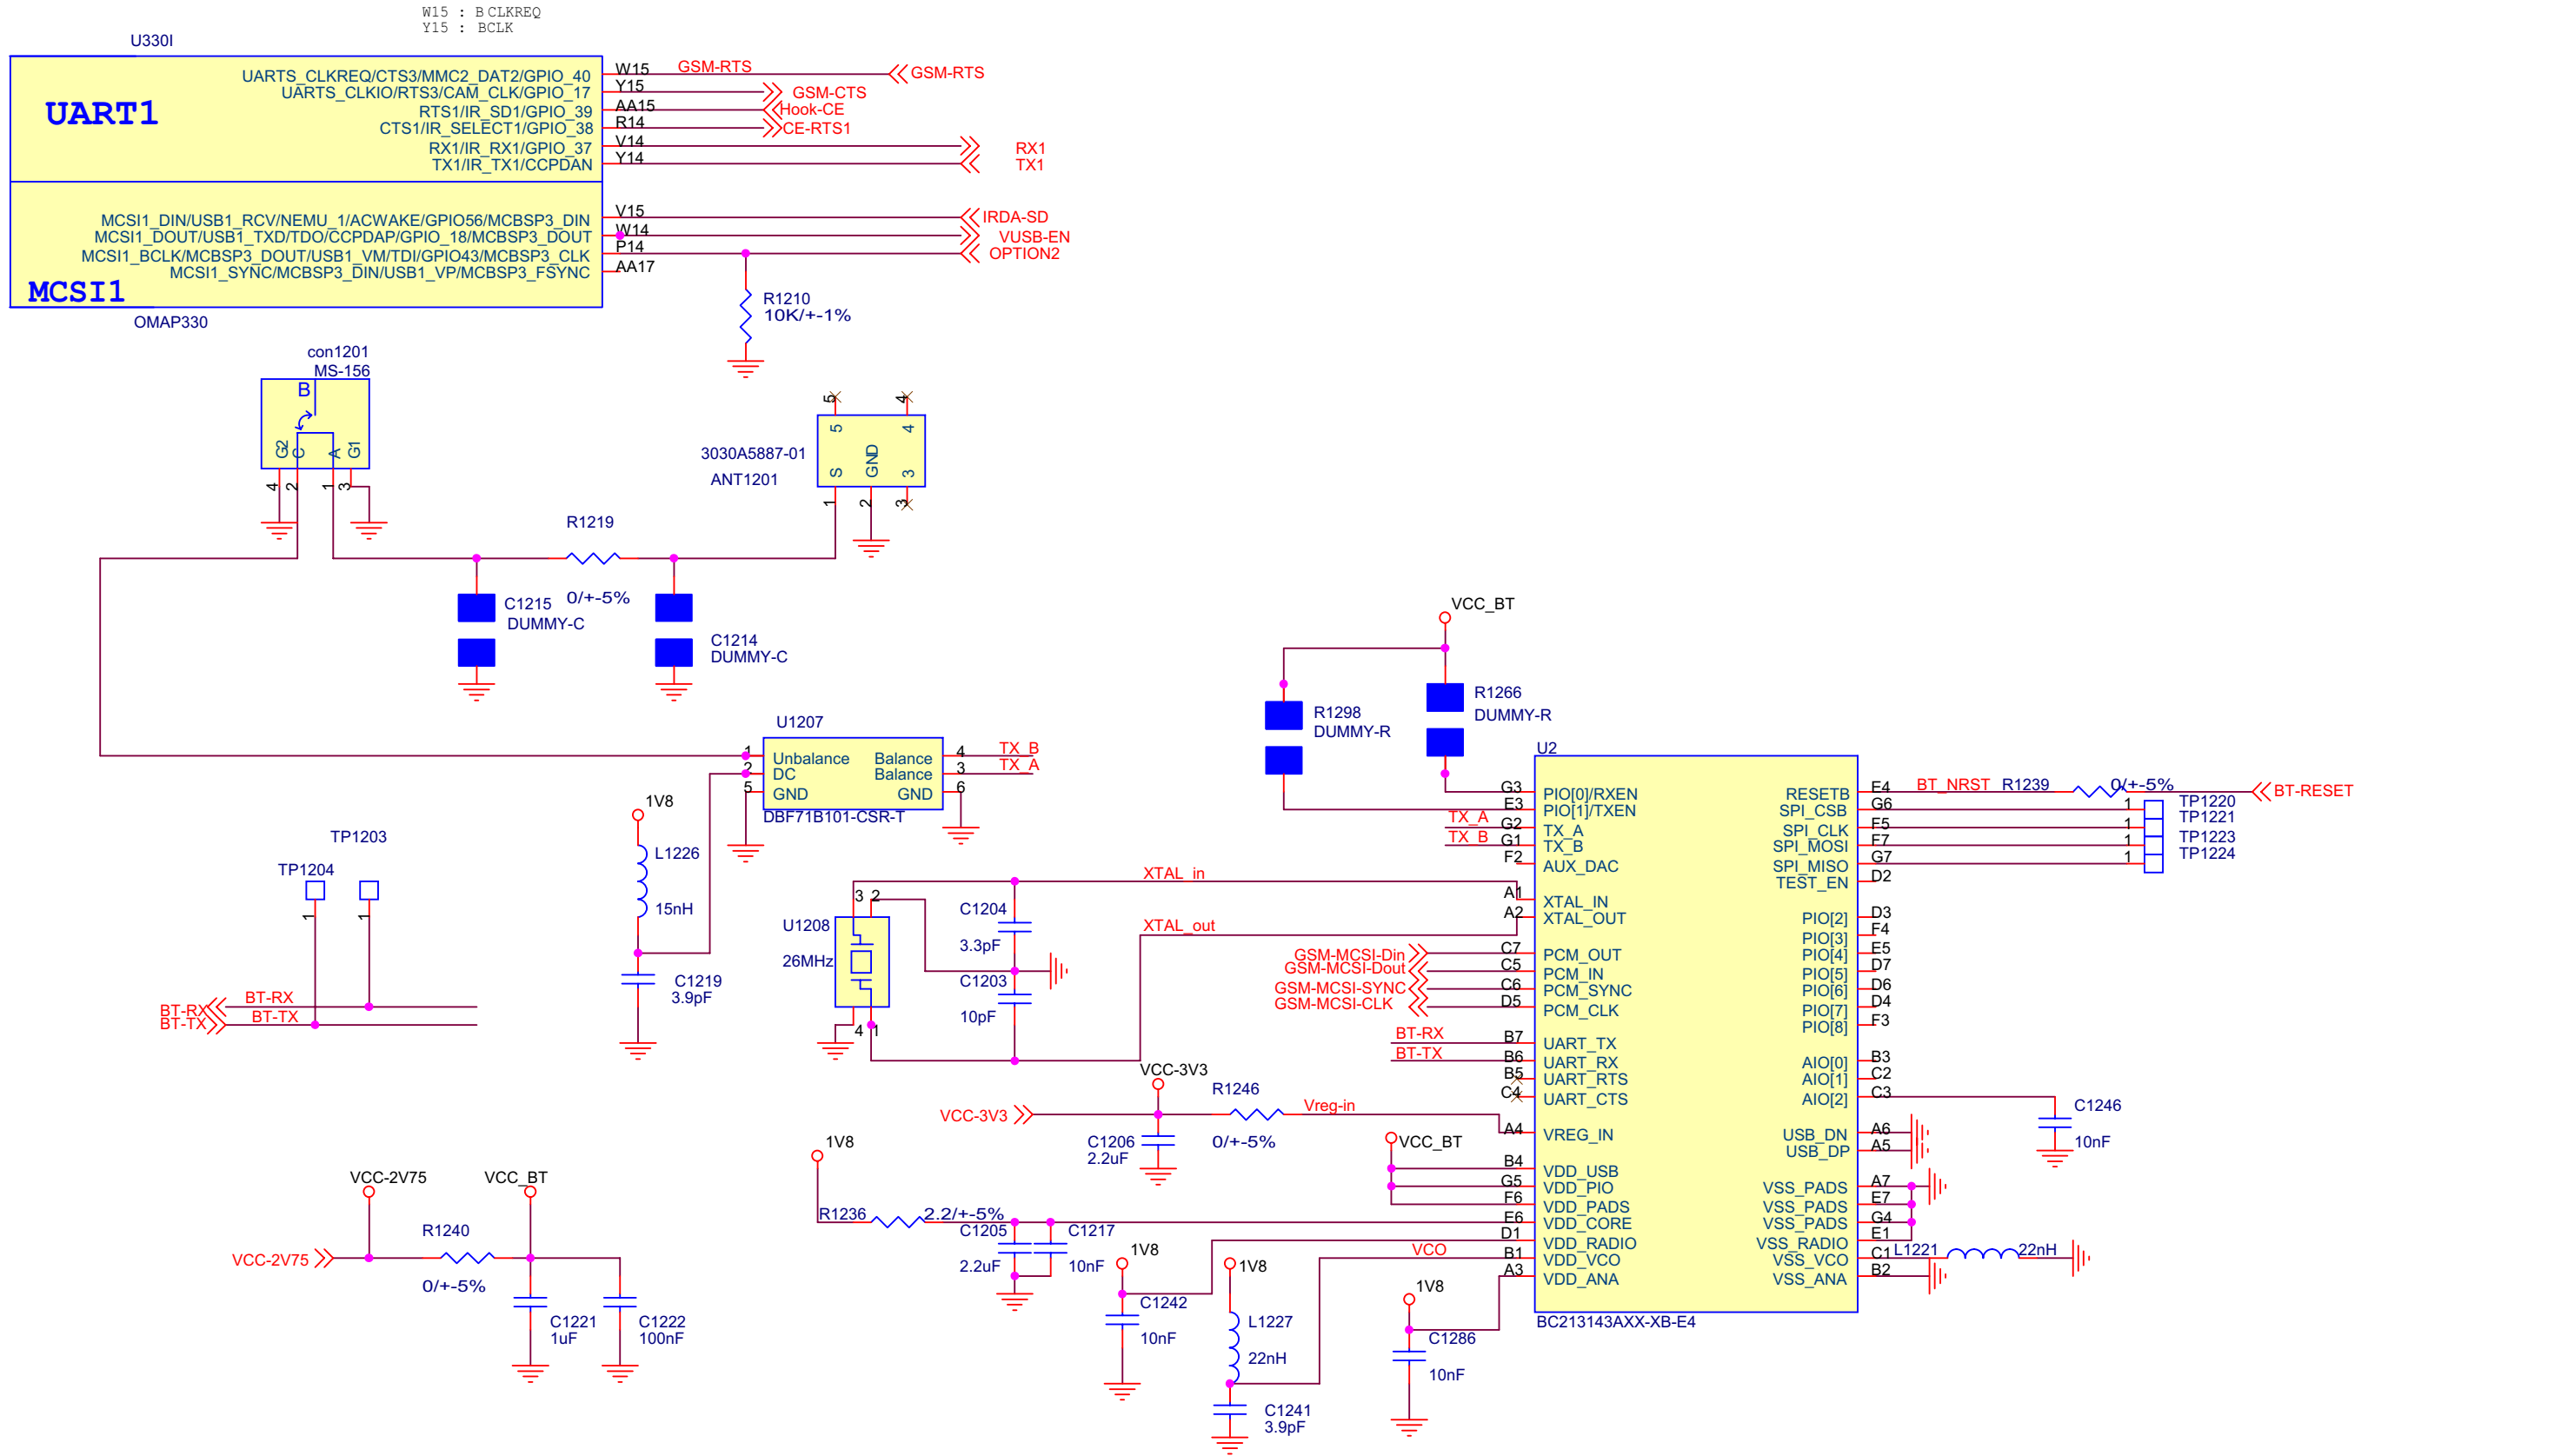

Title		
MPX 220		
Size	Document Number	Rev
A3	Schematics	
Date:	Tuesday, September 27, 2004	Sheet 7 of 15

Title		
MPX 220		
Size	Document Number	Rev
A3	Schematics	
Date:	Tuesday, September 27, 2004	Sheet 10 of 15

Title		
MPX 220		
Size	Document Number	Rev
A3	Schematics	
Date:	Tuesday, September 27, 2004	Sheet 11 of 15

Title		
MPX 220		
Size	Document Number	Rev
A3	Schematics	
Date:	Tuesday, September 27, 2004	Sheet 12 of 15

Title		
MPX 220		
Size	Document Number	Rev
A3	Schematics	
Date:	Tuesday, September 27, 2004	Sheet 13 of 15

Title			MPX 220
Size	A3	Document Number	Schematics
Date:	Tuesday, September 27, 2004	Sheet	14 of 15