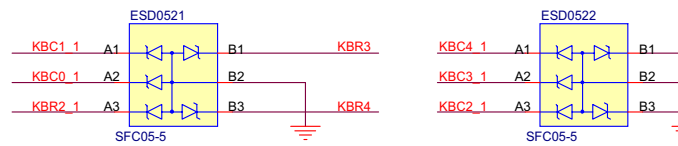

Title		
MPX 220		
Size	Document Number	Rev
A3	Schematics	
Date:	Tuesday, September 27, 2004	Sheet 1 of 15

Title		
MPX 220		
Size	Document Number	Rev
A3	Schematics	
Date:	Tuesday, September 27, 2004	Sheet 2 of 15

Title		
MPX 220		
Size	Document Number	Rev
A3	Schematics	
Date:	Tuesday, September 27, 2004	Sheet 3 of 15

Title		
MPX 220		
Size	Document Number	Rev
A3	Schematics	
Date:	Tuesday, September 27, 2004	Sheet 4 of 15