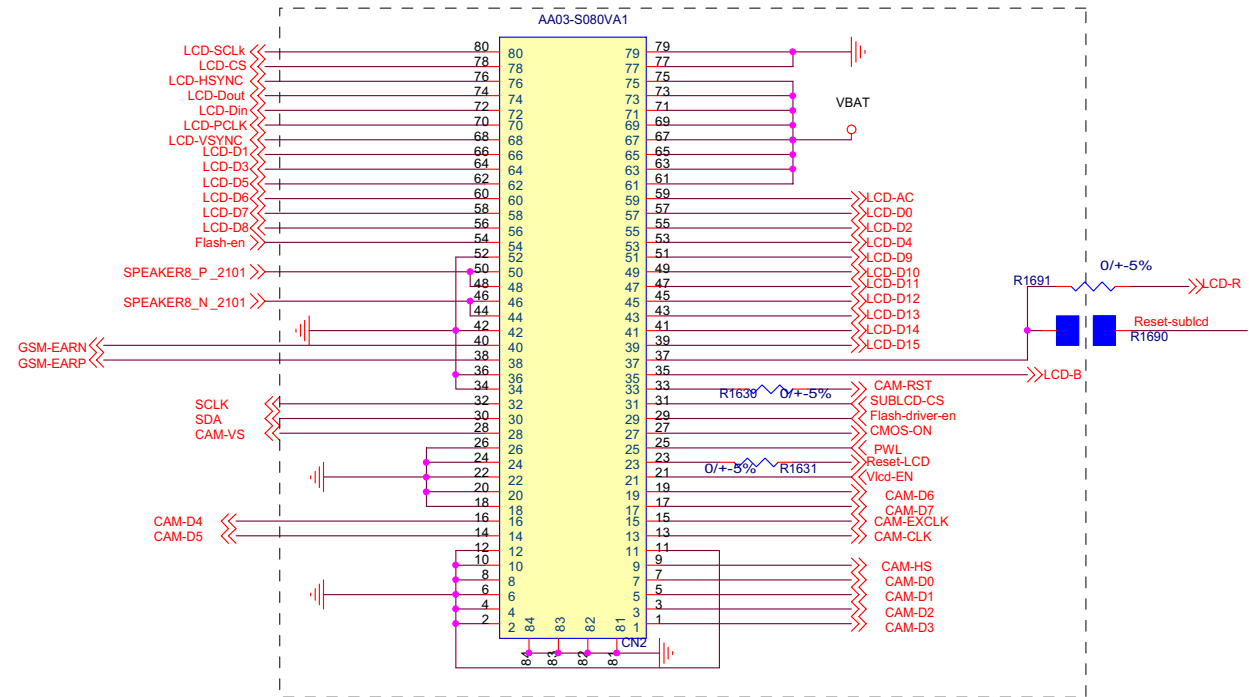

Title			MPX 220
Size	A3	Document Number	Schematics
Date:	Tuesday, September 27, 2004	Sheet	14 of 15