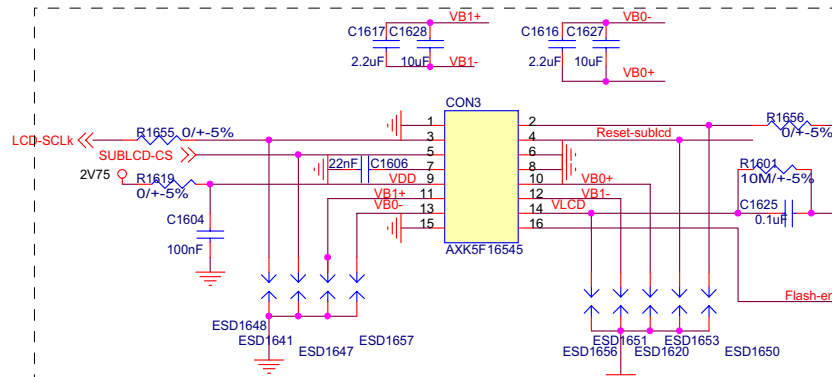

Title			MPX 220
Size	A3	Document Number	Schematics
Date:	Tuesday, September 27, 2004	Sheet	14 of 15