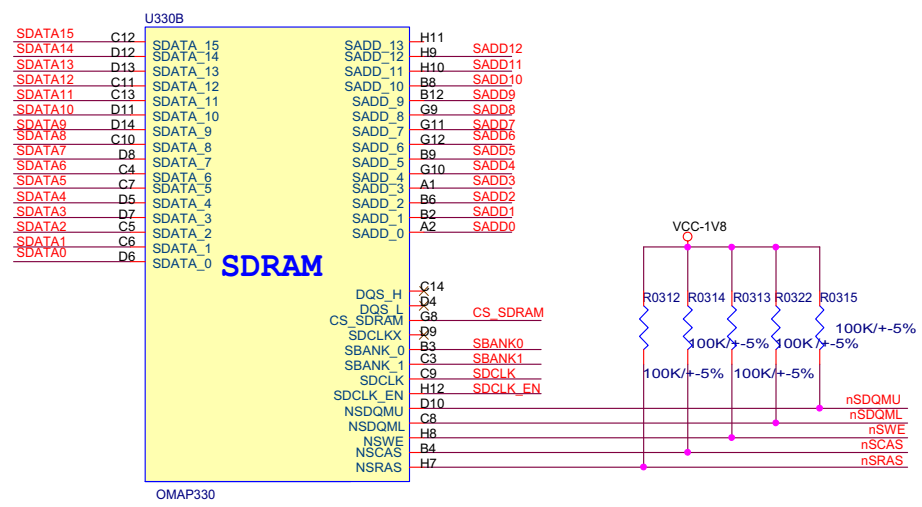

Title		
MPX 220		
Size	Document Number	Rev
A3	Schematics	
Date:	Tuesday, September 27, 2004	Sheet 1 of 15

Title		
MPX 220		
Size	Document Number	Rev
A3	Schematics	
Date:	Tuesday, September 27, 2004	Sheet 2 of 15

Title		
MPX 220		
Size	Document Number	Rev
A3	Schematics	
Date:	Tuesday, September 27, 2004	Sheet 3 of 15

Title		
MPX 220		
Size	Document Number	Rev
A3	Schematics	
Date:	Tuesday, September 27, 2004	Sheet 4 of 15