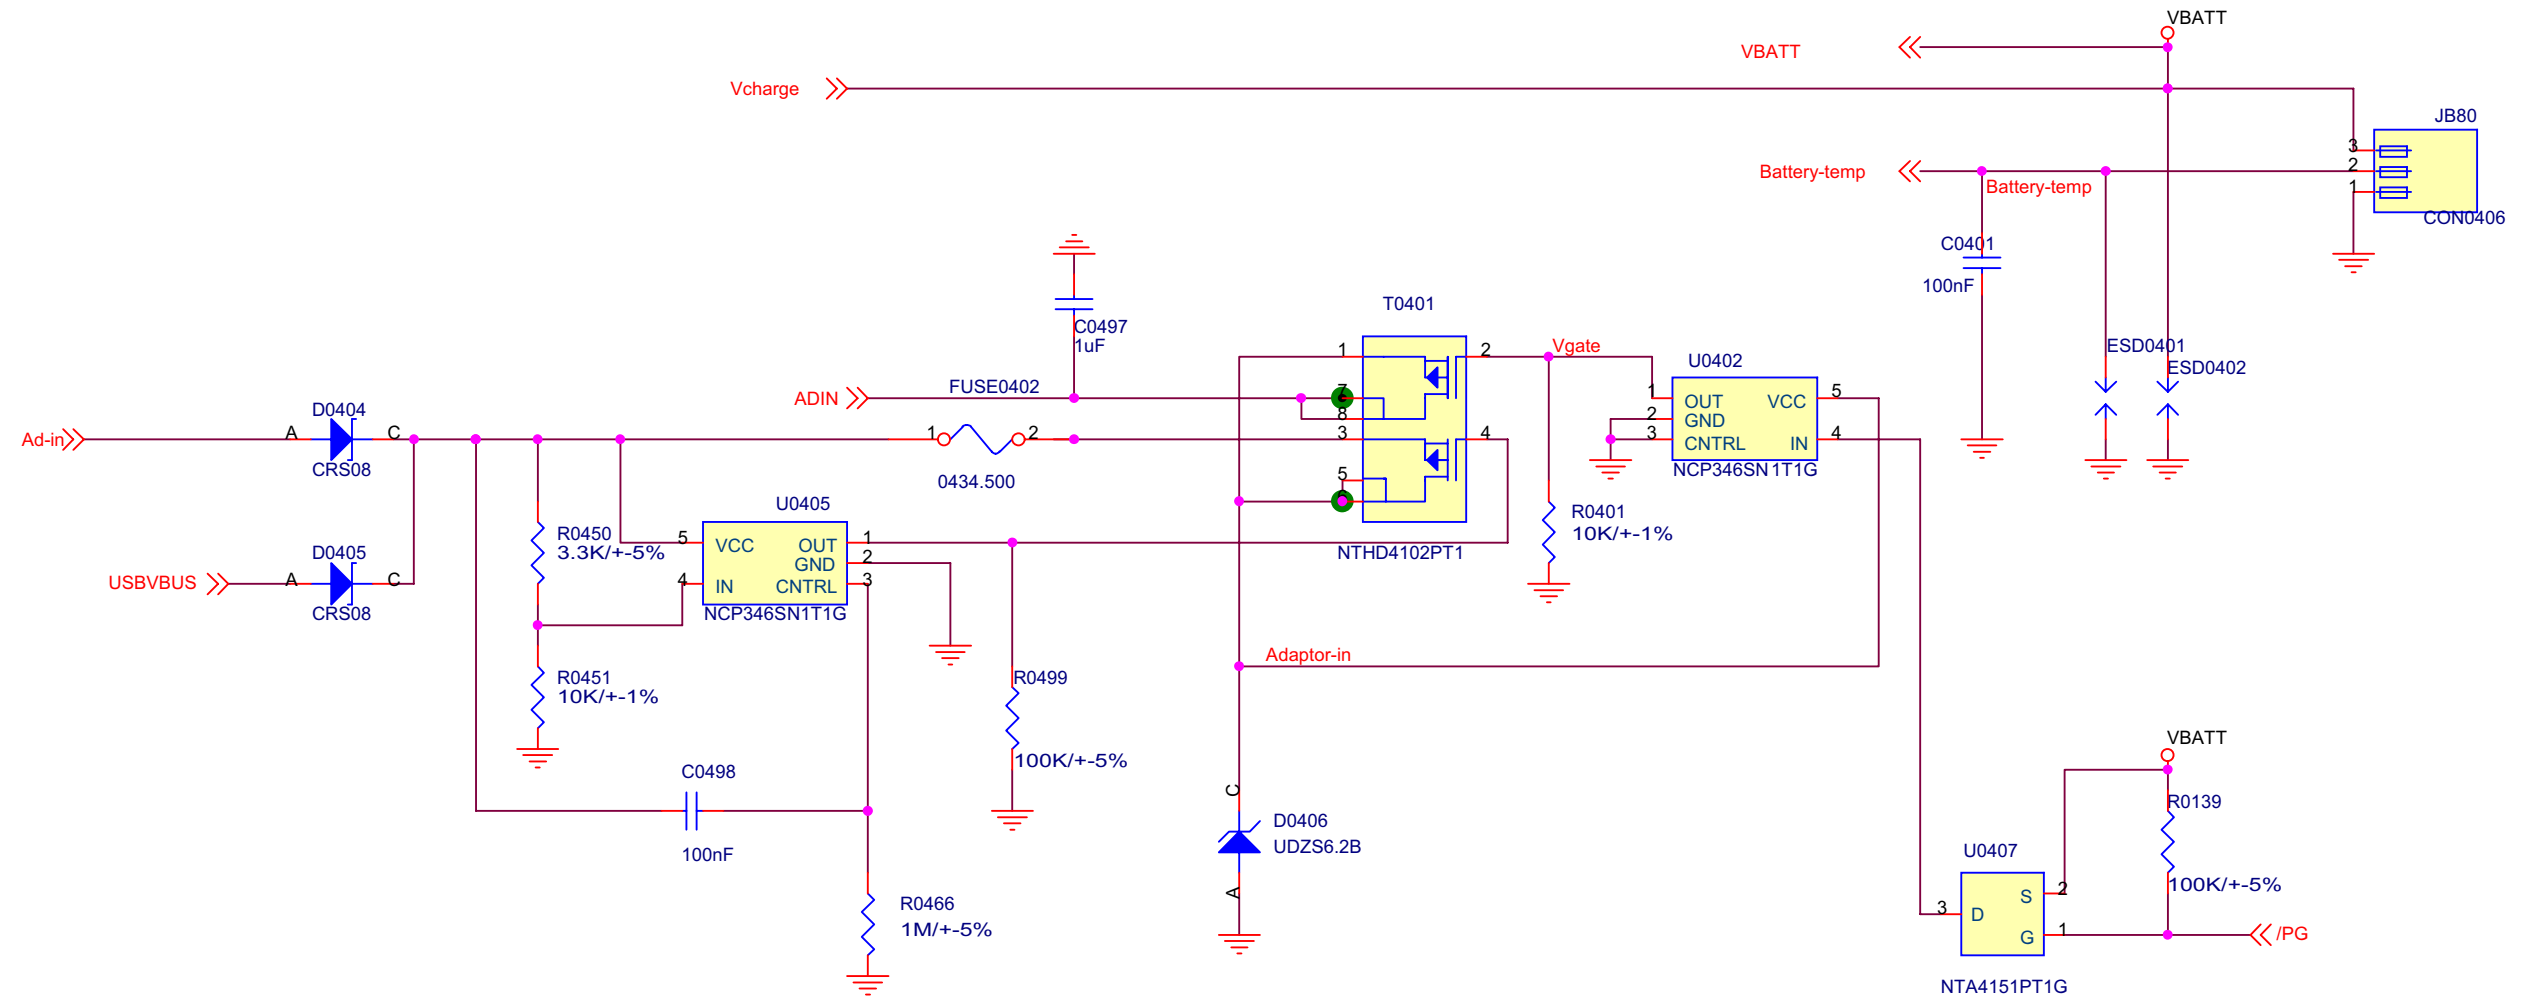

Title		
MPX 220		
Size	Document Number	Rev
A3	Schematics	
Date:	Tuesday, September 27, 2004	Sheet 1 of 15

Title		
MPX 220		
Size	Document Number	Rev
A3	Schematics	
Date:	Tuesday, September 27, 2004	Sheet 2 of 15

Title		
MPX 220		
Size	Document Number	Rev
A3	Schematics	
Date:	Tuesday, September 27, 2004	Sheet 3 of 15

Title		
MPX 220		
Size	Document Number	Rev
A3	Schematics	
Date:	Tuesday, September 27, 2004	Sheet 4 of 15

Title		
MPX 220		
Size	Document Number	Rev
A3	Schematics	
Date:	Tuesday, September 27, 2004	Sheet 5 of 15

Title			MPX 220		
Size	Document Number	Rev			
A3	Schematics				
Date:	Tuesday, September 27, 2004	Sheet	6	of	15