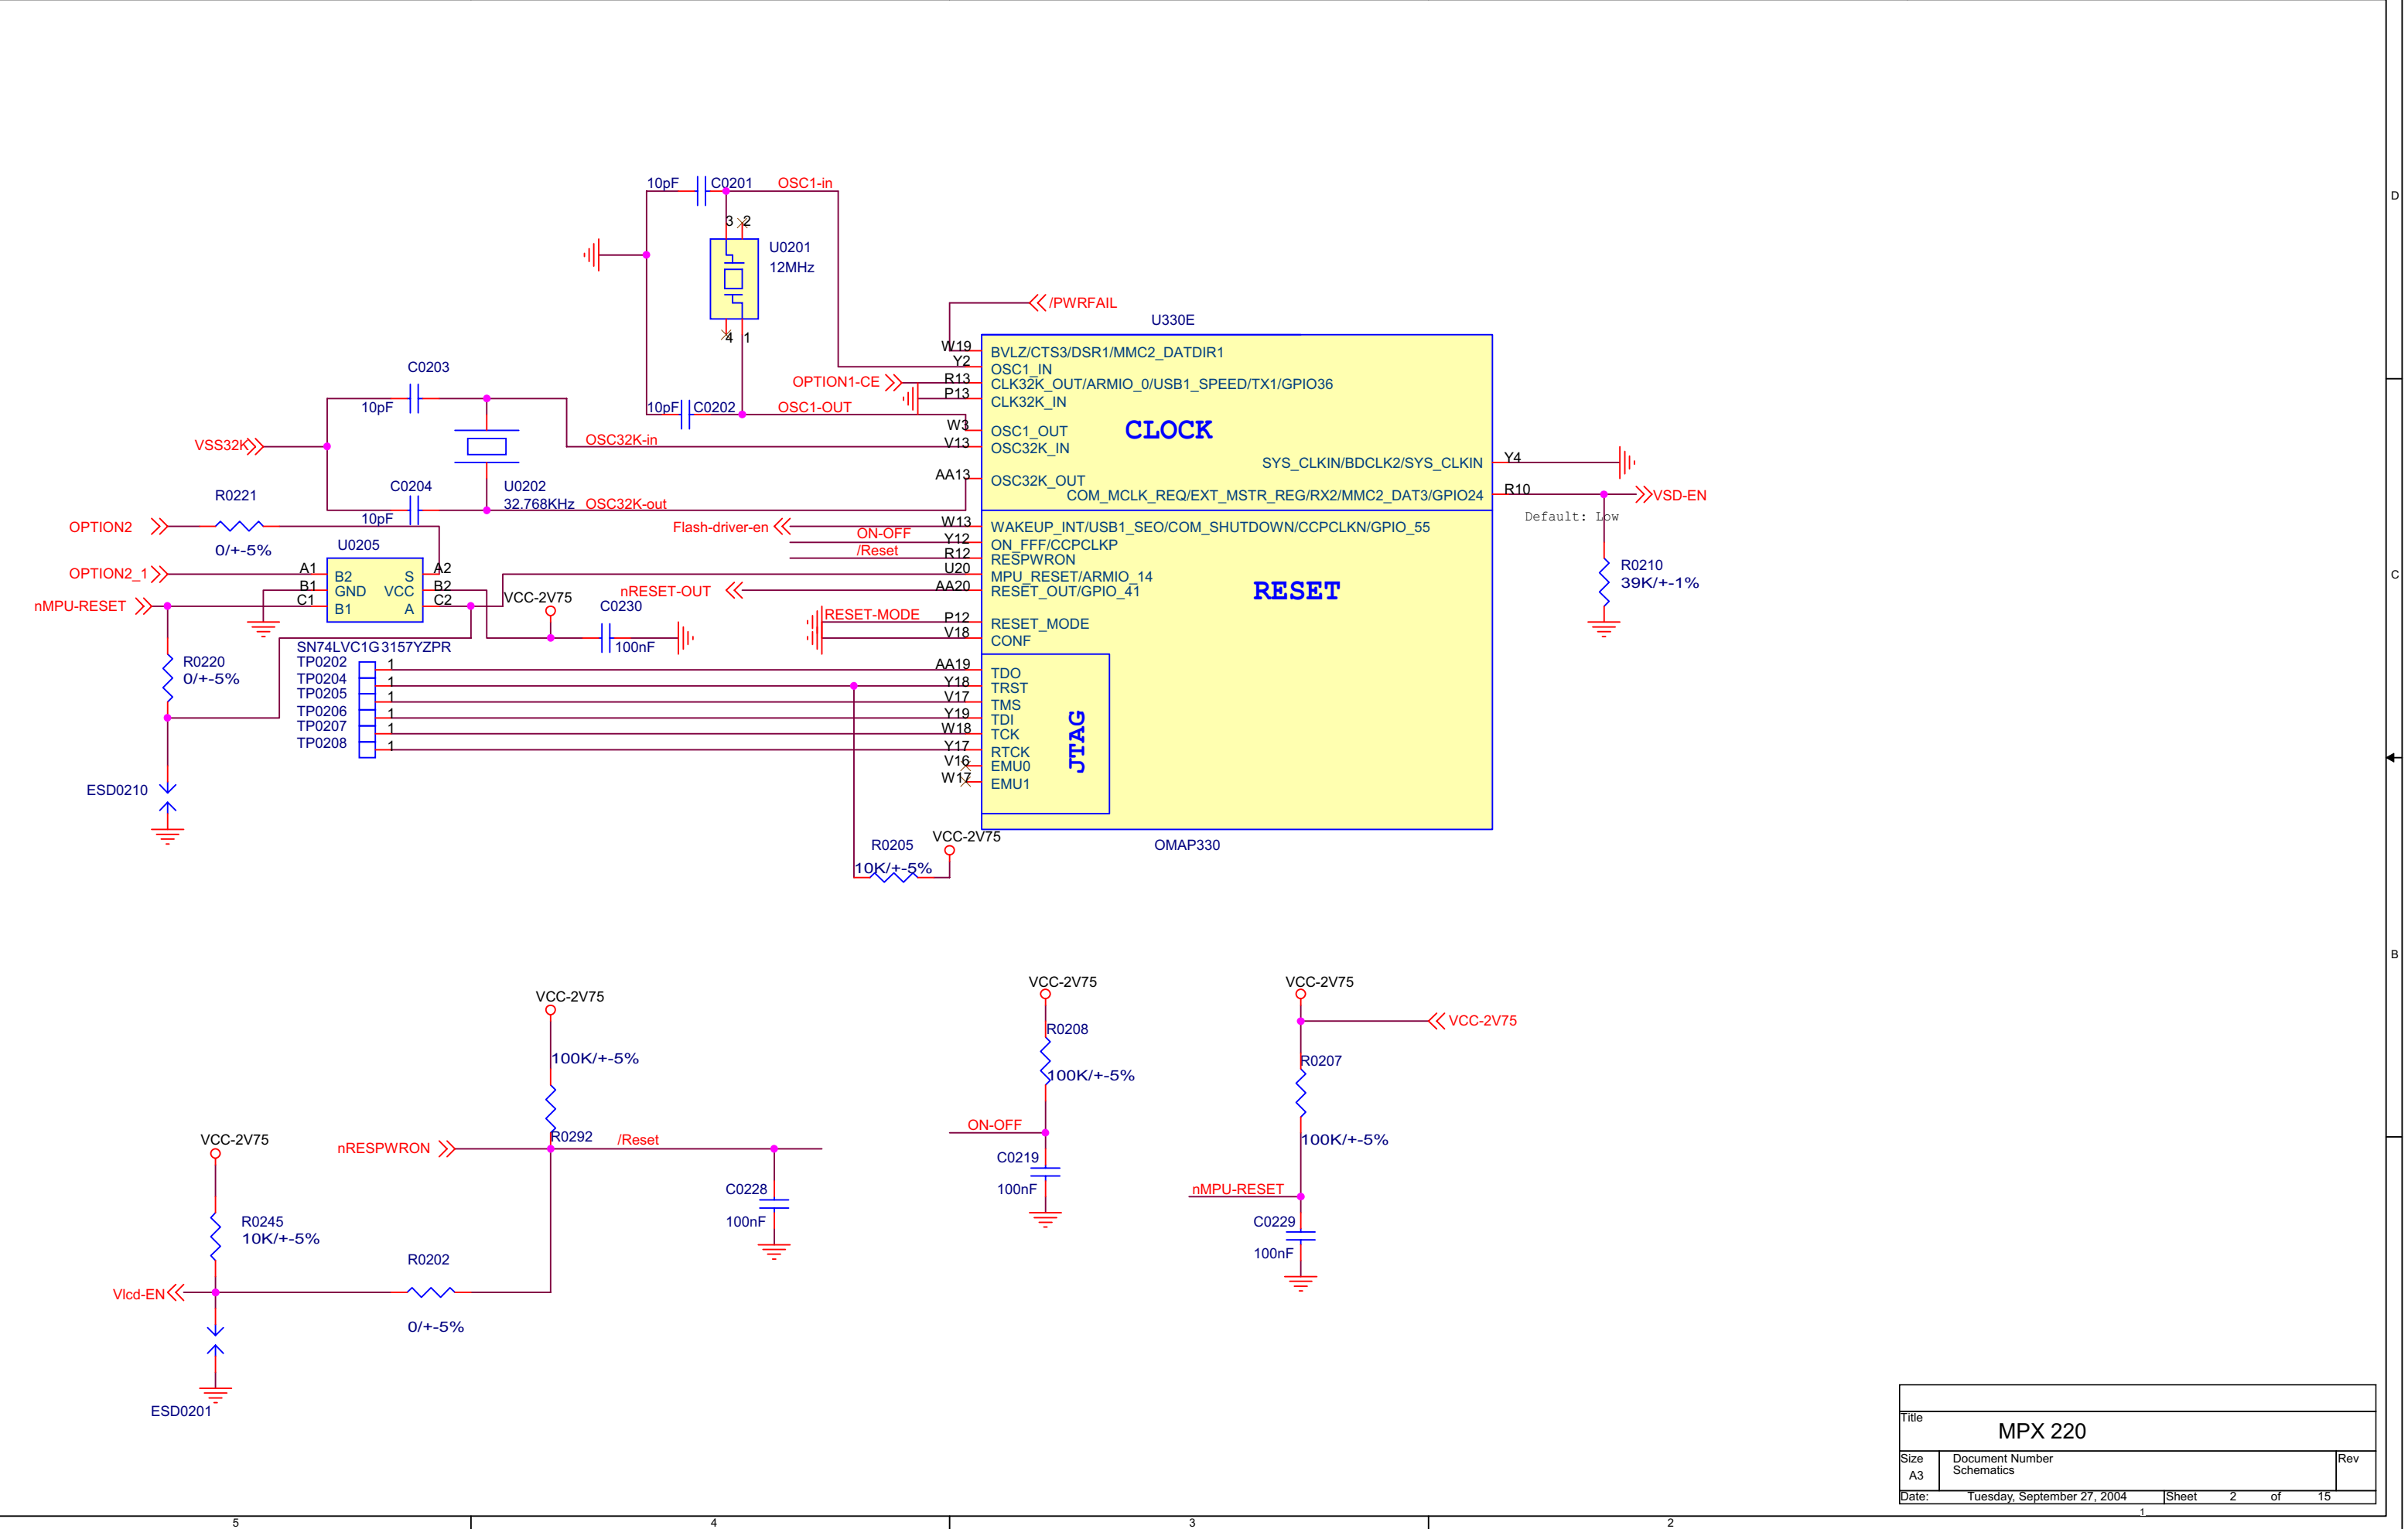

Title		
MPX 220		
Size	Document Number	Rev
A3	Schematics	
Date:	Tuesday, September 27, 2004	Sheet 1 of 15

Title		
MPX 220		
Size	Document Number	Rev
A3	Schematics	
Date:	Tuesday, September 27, 2004	Sheet 2 of 15

Title		
MPX 220		
Size	Document Number	Rev
A3	Schematics	
Date:	Tuesday, September 27, 2004	Sheet 3 of 15

Title		
MPX 220		
Size	Document Number	Rev
A3	Schematics	
Date:	Tuesday, September 27, 2004	Sheet 4 of 15

Title		
MPX 220		
Size	Document Number	Rev
A3	Schematics	
Date:	Tuesday, September 27, 2004	Sheet 5 of 15

Title			MPX 220		
Size	Document Number	Rev			
A3	Schematics				
Date:	Tuesday, September 27, 2004	Sheet	6	of	15

Title		
MPX 220		
Size	Document Number	Rev
A3	Schematics	
Date:	Tuesday, September 27, 2004	Sheet 7 of 15

Title		
MPX 220		
Size	Document Number	Rev
A3	Schematics	
Date:	Tuesday, September 27, 2004	Sheet 10 of 15