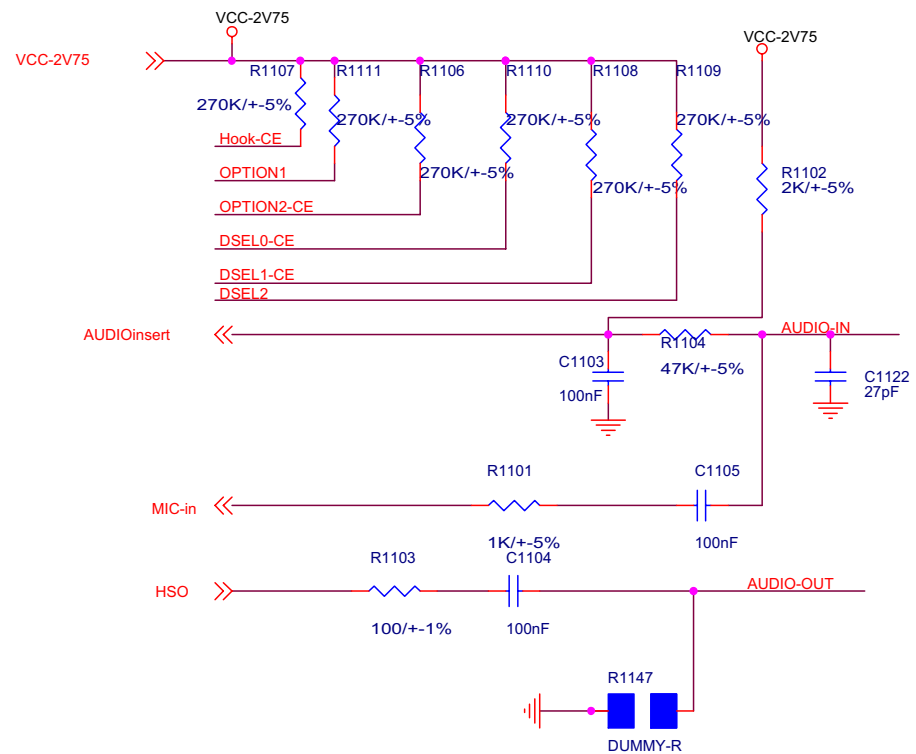

Title		
MPX 220		
Size	Document Number	Rev
A3	Schematics	
Date:	Tuesday, September 27, 2004	Sheet 5 of 15

Title			MPX 220		
Size	Document Number	Rev			
A3	Schematics				
Date:	Tuesday, September 27, 2004	Sheet	6	of	15

Title		
MPX 220		
Size	Document Number	Rev
A3	Schematics	
Date:	Tuesday, September 27, 2004	Sheet 7 of 15

Title		
MPX 220		
Size	Document Number	Rev
A3	Schematics	
Date:	Tuesday, September 27, 2004	Sheet 10 of 15