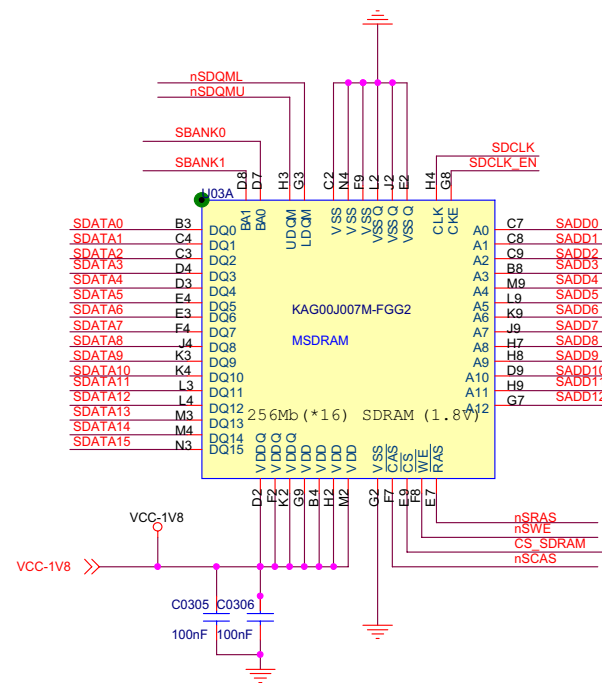

Title		
MPX 220		
Size	Document Number	Rev
A3	Schematics	
Date:	Tuesday, September 27, 2004	Sheet 1 of 15

Title		
MPX 220		
Size	Document Number	Rev
A3	Schematics	
Date:	Tuesday, September 27, 2004	Sheet 2 of 15

Title		
MPX 220		
Size	Document Number	Rev
A3	Schematics	
Date:	Tuesday, September 27, 2004	Sheet 3 of 15

Title		
MPX 220		
Size	Document Number	Rev
A3	Schematics	
Date:	Tuesday, September 27, 2004	Sheet 4 of 15

Title		
MPX 220		
Size	Document Number	Rev
A3	Schematics	
Date:	Tuesday, September 27, 2004	Sheet 5 of 15

Title			MPX 220		
Size	Document Number	Rev			
A3	Schematics				
Date:	Tuesday, September 27, 2004	Sheet	6	of	15