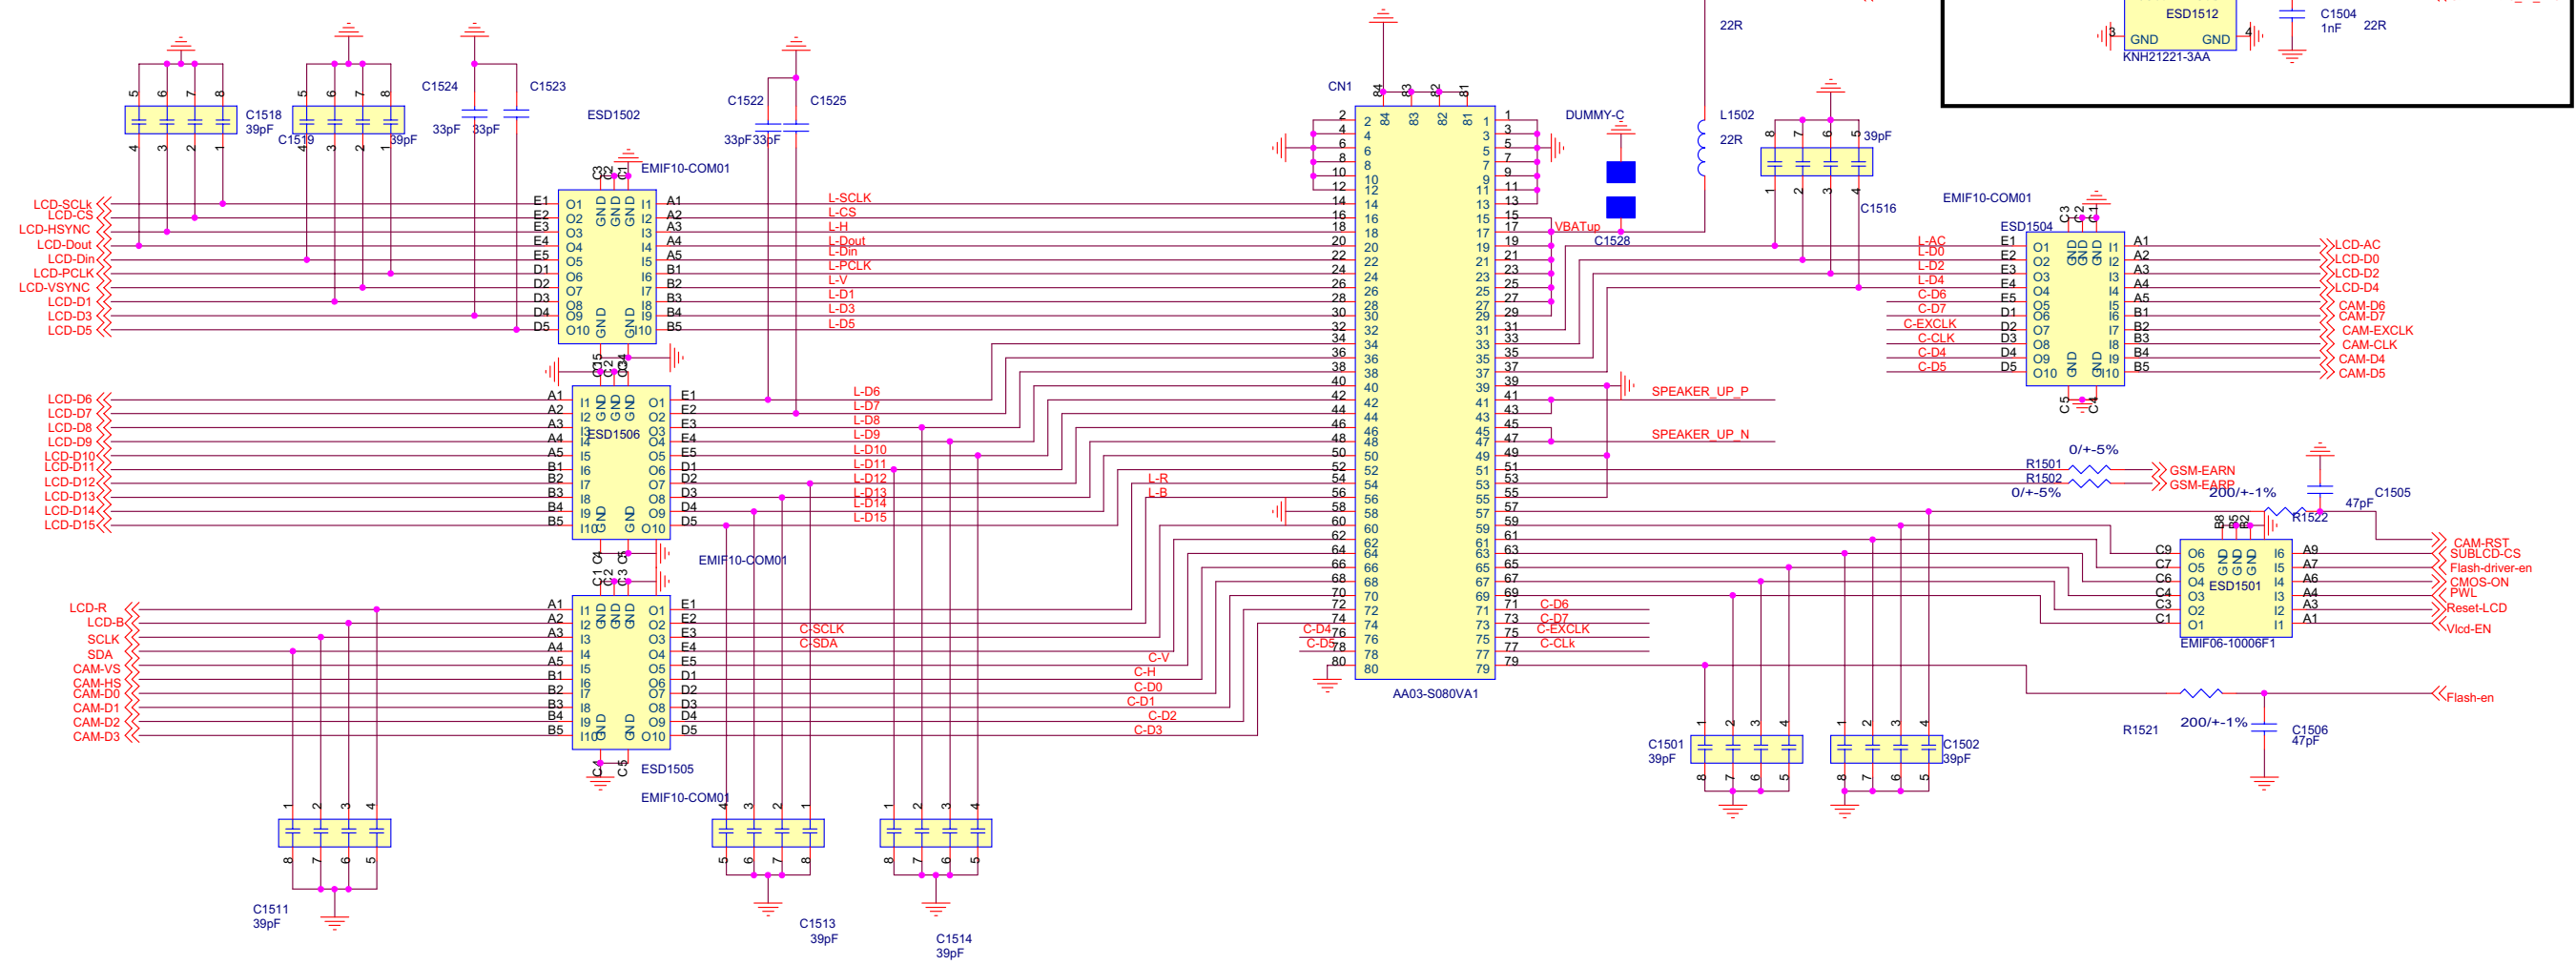

Title		
MPX 220		
Size	Document Number	Rev
A3	Schematics	
Date:	Tuesday, September 27, 2004	Sheet 7 of 15

Title		
MPX 220		
Size	Document Number	Rev
A3	Schematics	
Date:	Tuesday, September 27, 2004	Sheet 10 of 15

Title		
MPX 220		
Size	Document Number	Rev
A3	Schematics	
Date:	Tuesday, September 27, 2004	Sheet 11 of 15

Title		
MPX 220		
Size	Document Number	Rev
A3	Schematics	
Date:	Tuesday, September 27, 2004	Sheet 12 of 15

Title		
MPX 220		
Size	Document Number	Rev
A3	Schematics	
Date:	Tuesday, September 27, 2004	Sheet 13 of 15

Title			MPX 220
Size	A3	Document Number	Schematics
Date:	Tuesday, September 27, 2004	Sheet	14 of 15