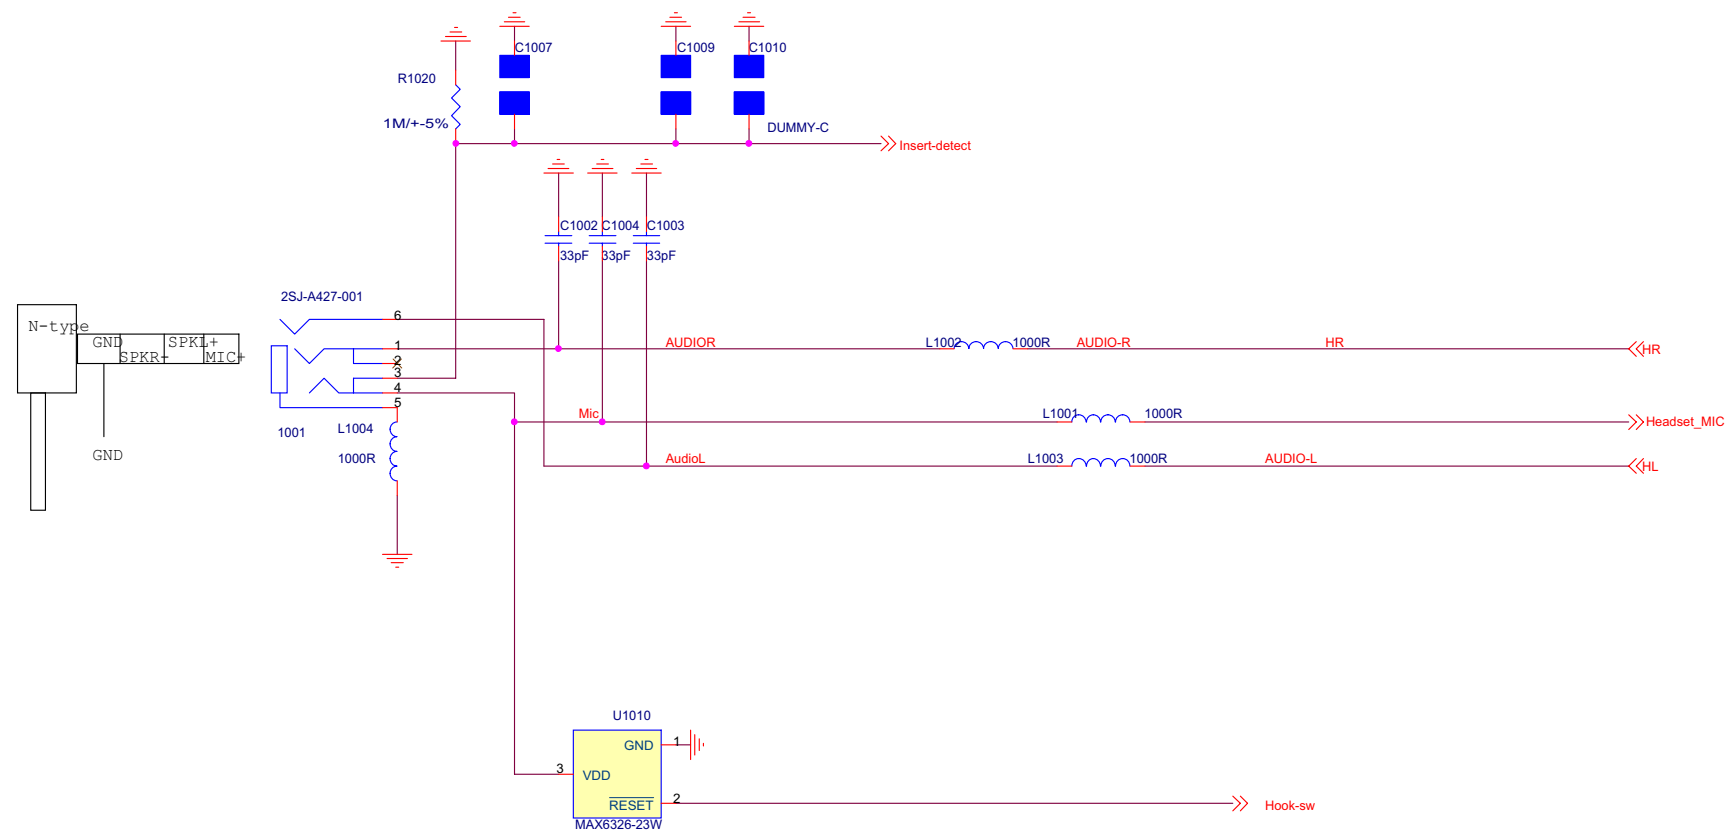

Title		
MPX 220		
Size	Document Number	Rev
A3	Schematics	
Date:	Tuesday, September 27, 2004	Sheet 5 of 15

Title			MPX 220		
Size	Document Number	Rev			
A3	Schematics				
Date:	Tuesday, September 27, 2004	Sheet	6	of	15

Title		
MPX 220		
Size	Document Number	Rev
A3	Schematics	
Date:	Tuesday, September 27, 2004	Sheet 7 of 15

Title		
MPX 220		
Size	Document Number	Rev
A3	Schematics	
Date:	Tuesday, September 27, 2004	Sheet 10 of 15