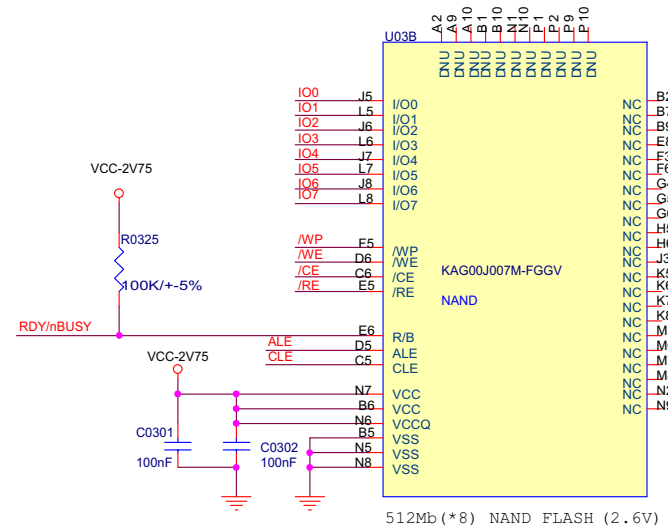

Title		
MPX 220		
Size	Document Number	Rev
A3	Schematics	
Date:	Tuesday, September 27, 2004	Sheet 1 of 15

Title		
MPX 220		
Size	Document Number	Rev
A3	Schematics	
Date:	Tuesday, September 27, 2004	Sheet 2 of 15

Title		
MPX 220		
Size	Document Number	Rev
A3	Schematics	
Date:	Tuesday, September 27, 2004	Sheet 3 of 15

Title		
MPX 220		
Size	Document Number	Rev
A3	Schematics	
Date:	Tuesday, September 27, 2004	Sheet 4 of 15

Title		
MPX 220		
Size	Document Number	Rev
A3	Schematics	
Date:	Tuesday, September 27, 2004	Sheet 5 of 15

Title			MPX 220		
Size	Document Number	Rev			
A3	Schematics				
Date:	Tuesday, September 27, 2004	Sheet	6	of	15