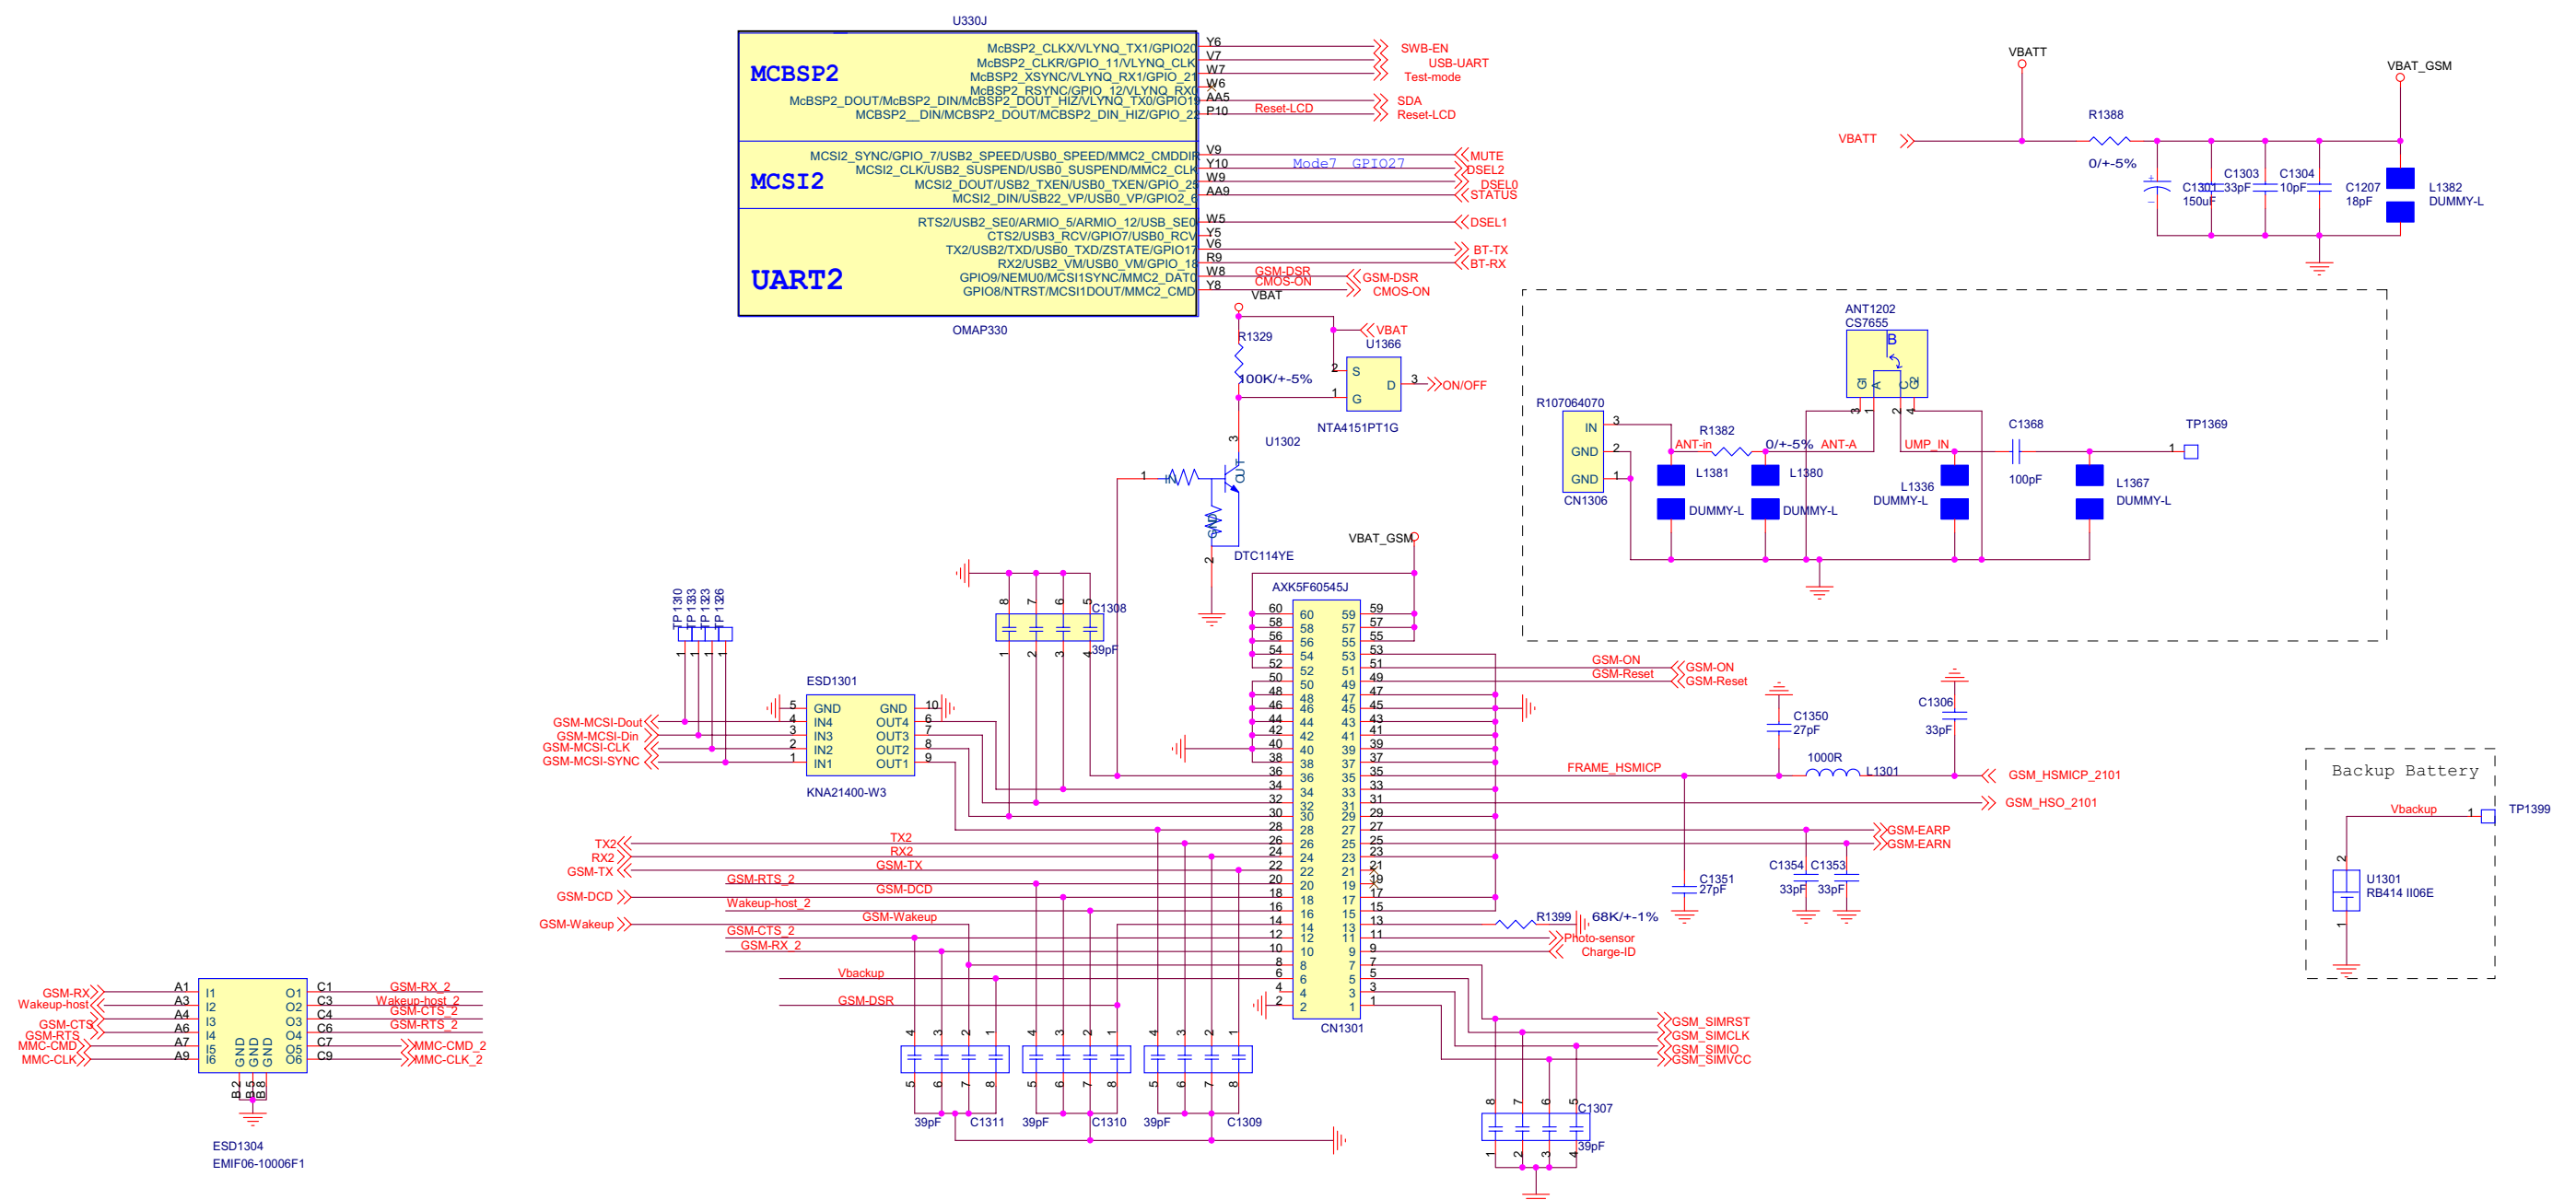

Title		
MPX 220		
Size	Document Number	Rev
A3	Schematics	
Date:	Tuesday, September 27, 2004	Sheet 7 of 15

Title		
MPX 220		
Size	Document Number	Rev
A3	Schematics	
Date:	Tuesday, September 27, 2004	Sheet 10 of 15

Title		
MPX 220		
Size	Document Number	Rev
A3	Schematics	
Date:	Tuesday, September 27, 2004	Sheet 11 of 15

Title		
MPX 220		
Size	Document Number	Rev
A3	Schematics	
Date:	Tuesday, September 27, 2004	Sheet 12 of 15

Title		
MPX 220		
Size	Document Number	Rev
A3	Schematics	
Date:	Tuesday, September 27, 2004	Sheet 13 of 15

Title			MPX 220
Size	A3	Document Number	Schematics
Date:	Tuesday, September 27, 2004	Sheet	14 of 15