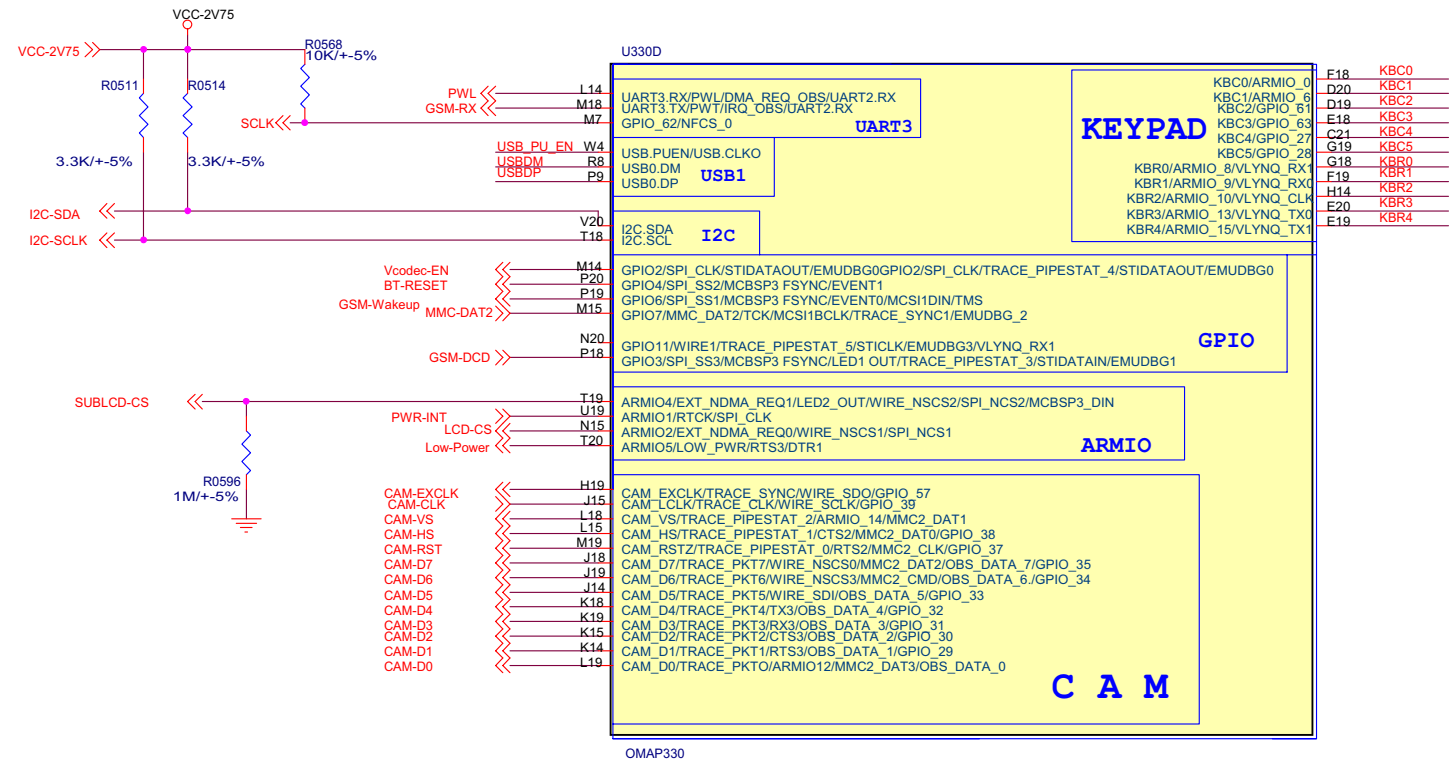

Title		
MPX 220		
Size	Document Number	Rev
A3	Schematics	
Date:	Tuesday, September 27, 2004	Sheet 1 of 15

Title		
MPX 220		
Size	Document Number	Rev
A3	Schematics	
Date:	Tuesday, September 27, 2004	Sheet 2 of 15

Title		
MPX 220		
Size	Document Number	Rev
A3	Schematics	
Date:	Tuesday, September 27, 2004	Sheet 3 of 15

Title		
MPX 220		
Size	Document Number	Rev
A3	Schematics	
Date:	Tuesday, September 27, 2004	Sheet 4 of 15

Title		
MPX 220		
Size	Document Number	Rev
A3	Schematics	
Date:	Tuesday, September 27, 2004	Sheet 5 of 15

Title			MPX 220		
Size	Document Number	Rev			
A3	Schematics				
Date:	Tuesday, September 27, 2004	Sheet	6	of	15