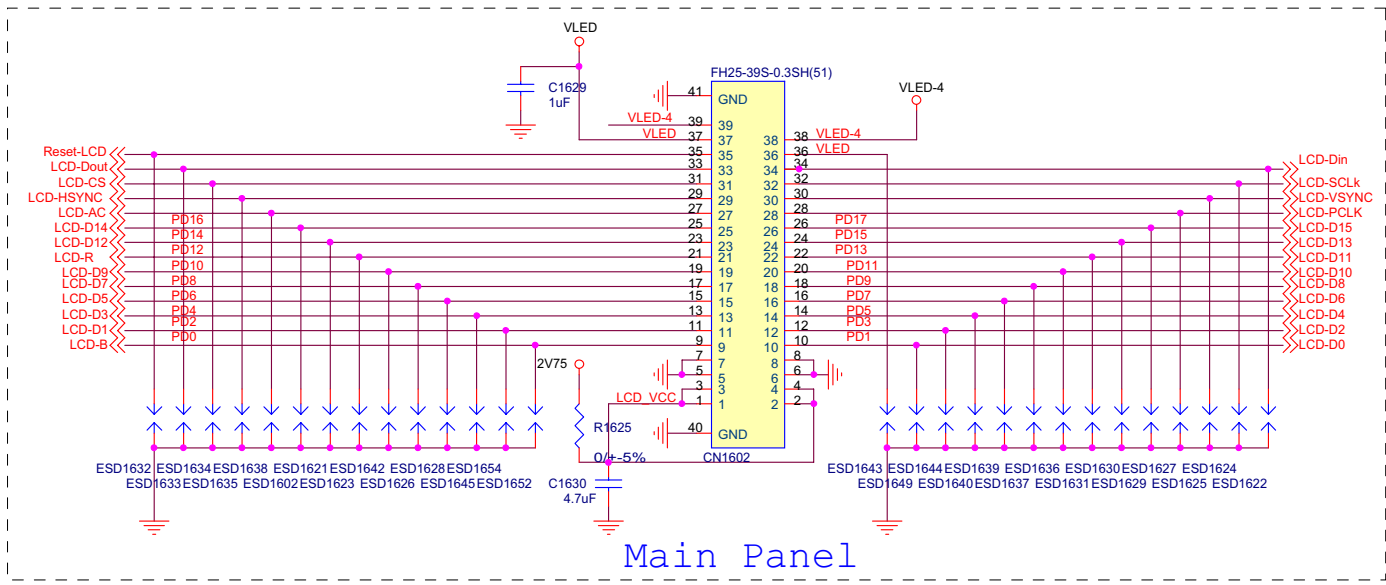

Title			MPX 220
Size	A3	Document Number	Schematics
Date:	Tuesday, September 27, 2004	Sheet	14 of 15