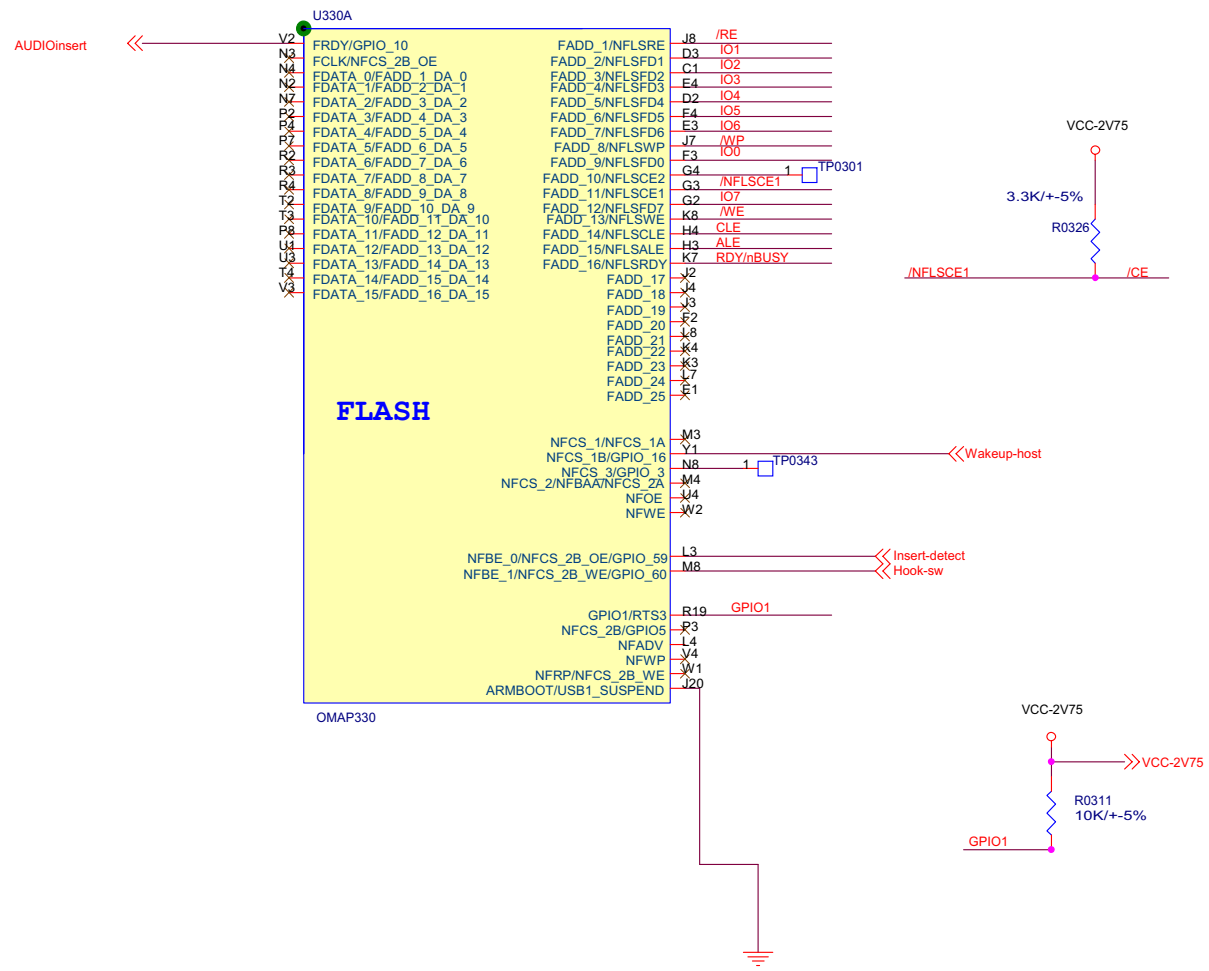

Title		
MPX 220		
Size	Document Number	Rev
A3	Schematics	
Date:	Tuesday, September 27, 2004	Sheet 1 of 15

Title		
MPX 220		
Size	Document Number	Rev
A3	Schematics	
Date:	Tuesday, September 27, 2004	Sheet 2 of 15

Title		
MPX 220		
Size	Document Number	Rev
A3	Schematics	
Date:	Tuesday, September 27, 2004	Sheet 3 of 15

Title		
MPX 220		
Size	Document Number	Rev
A3	Schematics	
Date:	Tuesday, September 27, 2004	Sheet 4 of 15

Title		
MPX 220		
Size	Document Number	Rev
A3	Schematics	
Date:	Tuesday, September 27, 2004	Sheet 5 of 15

Title			MPX 220		
Size	Document Number	Rev			
A3	Schematics				
Date:	Tuesday, September 27, 2004	Sheet	6	of	15