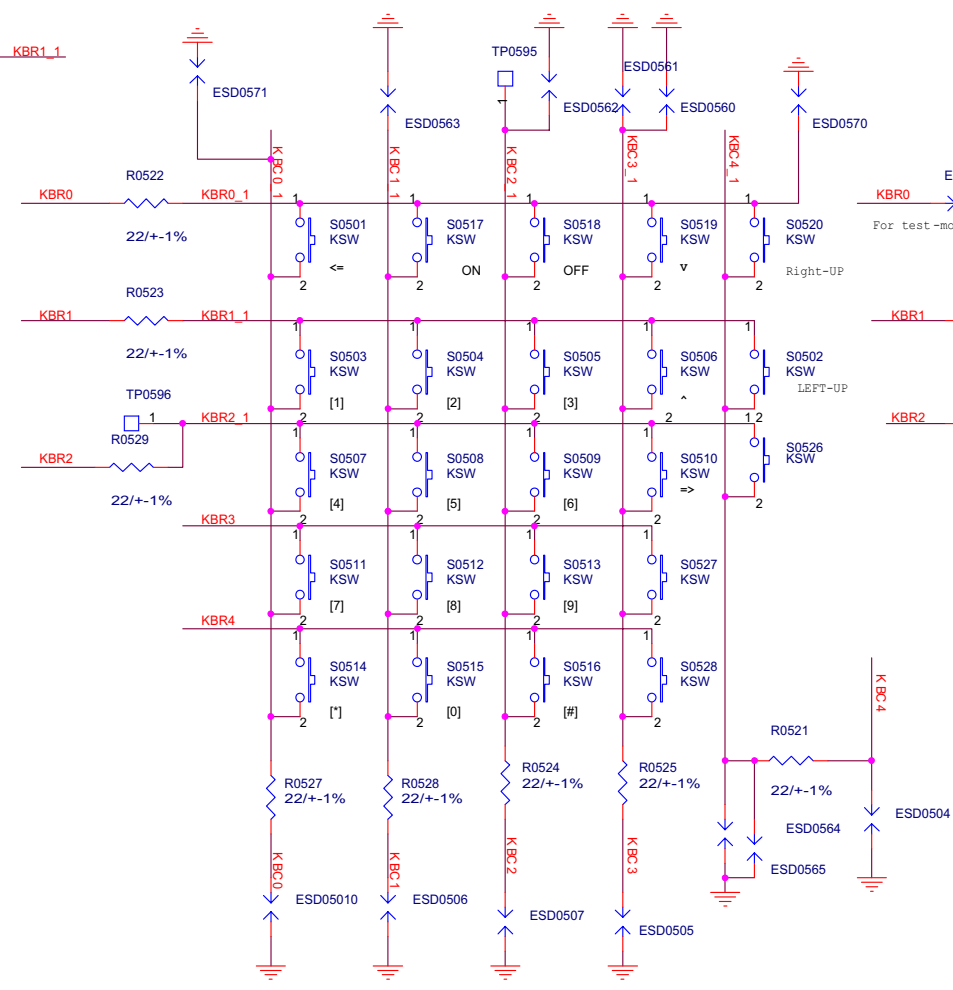

Title		
MPX 220		
Size	Document Number	Rev
A3	Schematics	
Date:	Tuesday, September 27, 2004	Sheet 1 of 15

Title		
MPX 220		
Size	Document Number	Rev
A3	Schematics	
Date:	Tuesday, September 27, 2004	Sheet 2 of 15

Title		
MPX 220		
Size	Document Number	Rev
A3	Schematics	
Date:	Tuesday, September 27, 2004	Sheet 3 of 15

Title		
MPX 220		
Size	Document Number	Rev
A3	Schematics	
Date:	Tuesday, September 27, 2004	Sheet 4 of 15

Title		
MPX 220		
Size	Document Number	Rev
A3	Schematics	
Date:	Tuesday, September 27, 2004	Sheet 5 of 15

Title			MPX 220		
Size	Document Number	Rev			
A3	Schematics				
Date:	Tuesday, September 27, 2004	Sheet	6	of	15

Title		
MPX 220		
Size	Document Number	Rev
A3	Schematics	
Date:	Tuesday, September 27, 2004	Sheet 7 of 15

Title		
MPX 220		
Size	Document Number	Rev
A3	Schematics	
Date:	Tuesday, September 27, 2004	Sheet 10 of 15