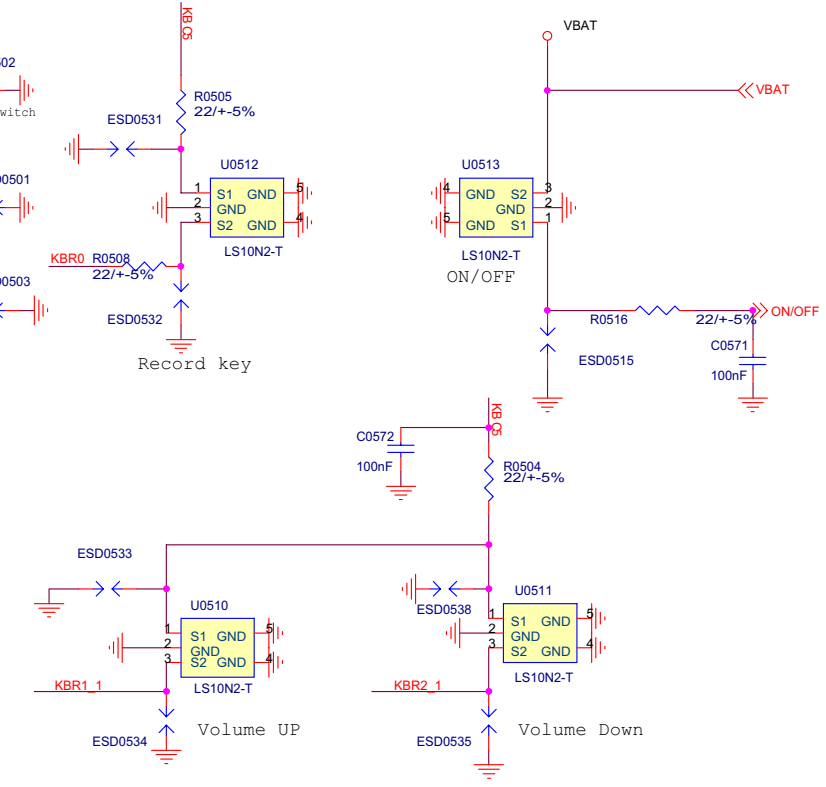

Title		
MPX 220		
Size	Document Number	Rev
A3	Schematics	
Date:	Tuesday, September 27, 2004	Sheet 1 of 15

Title		
MPX 220		
Size	Document Number	Rev
A3	Schematics	
Date:	Tuesday, September 27, 2004	Sheet 2 of 15

Title		
MPX 220		
Size	Document Number	Rev
A3	Schematics	
Date:	Tuesday, September 27, 2004	Sheet 3 of 15

Title		
MPX 220		
Size	Document Number	Rev
A3	Schematics	
Date:	Tuesday, September 27, 2004	Sheet 4 of 15