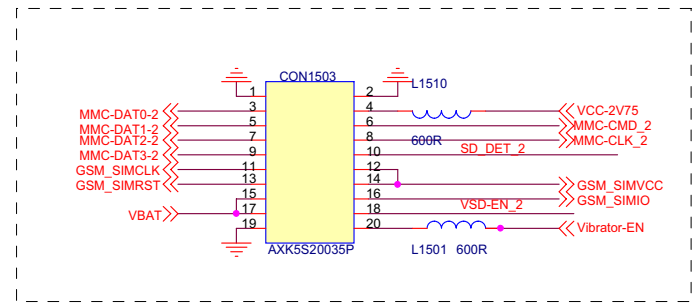

Title		
MPX 220		
Size	Document Number	Rev
A3	Schematics	
Date:	Tuesday, September 27, 2004	Sheet 7 of 15

Title		
MPX 220		
Size	Document Number	Rev
A3	Schematics	
Date:	Tuesday, September 27, 2004	Sheet 10 of 15

Title		
MPX 220		
Size	Document Number	Rev
A3	Schematics	
Date:	Tuesday, September 27, 2004	Sheet 11 of 15

Title		
MPX 220		
Size	Document Number	Rev
A3	Schematics	
Date:	Tuesday, September 27, 2004	Sheet 12 of 15