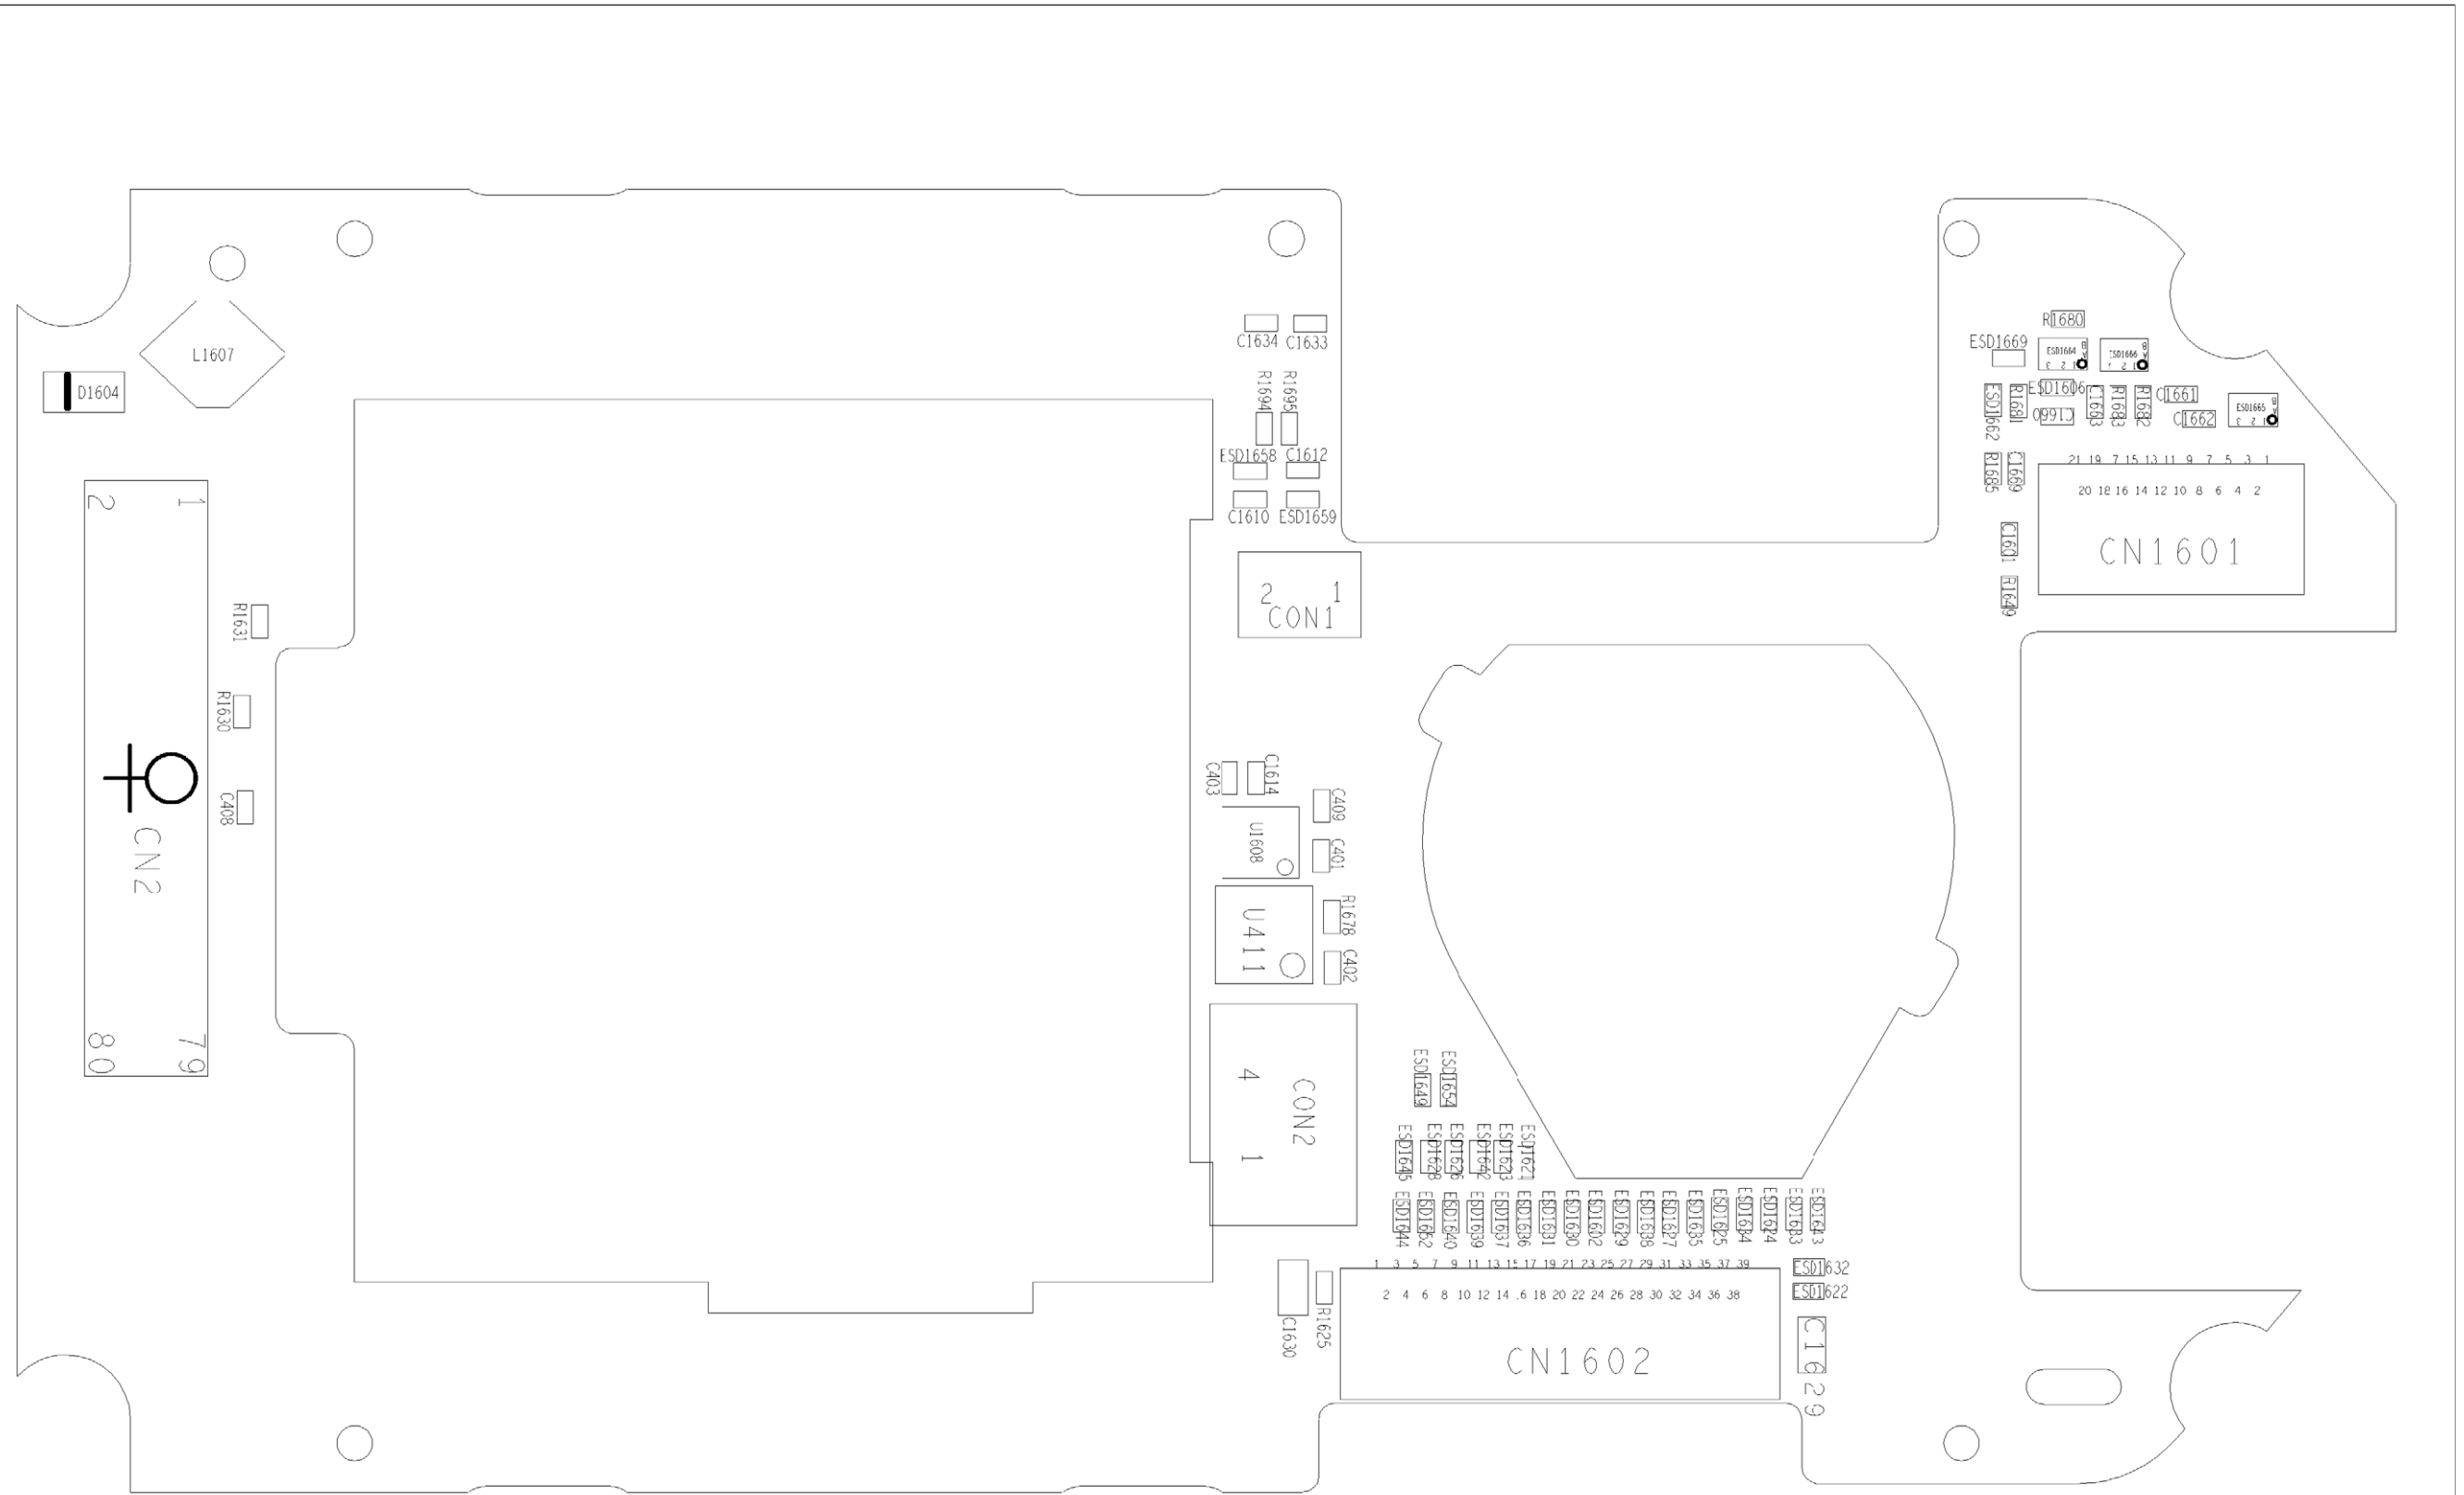

REVISIONS

Service Engineering & Optimization	2004.08.31
Level 3 Board Layout	Rev. 1.0
MPX 220	SBOMDS2T/OE
Alexander Dushler, Michael Mauderer	Page 6 of 4