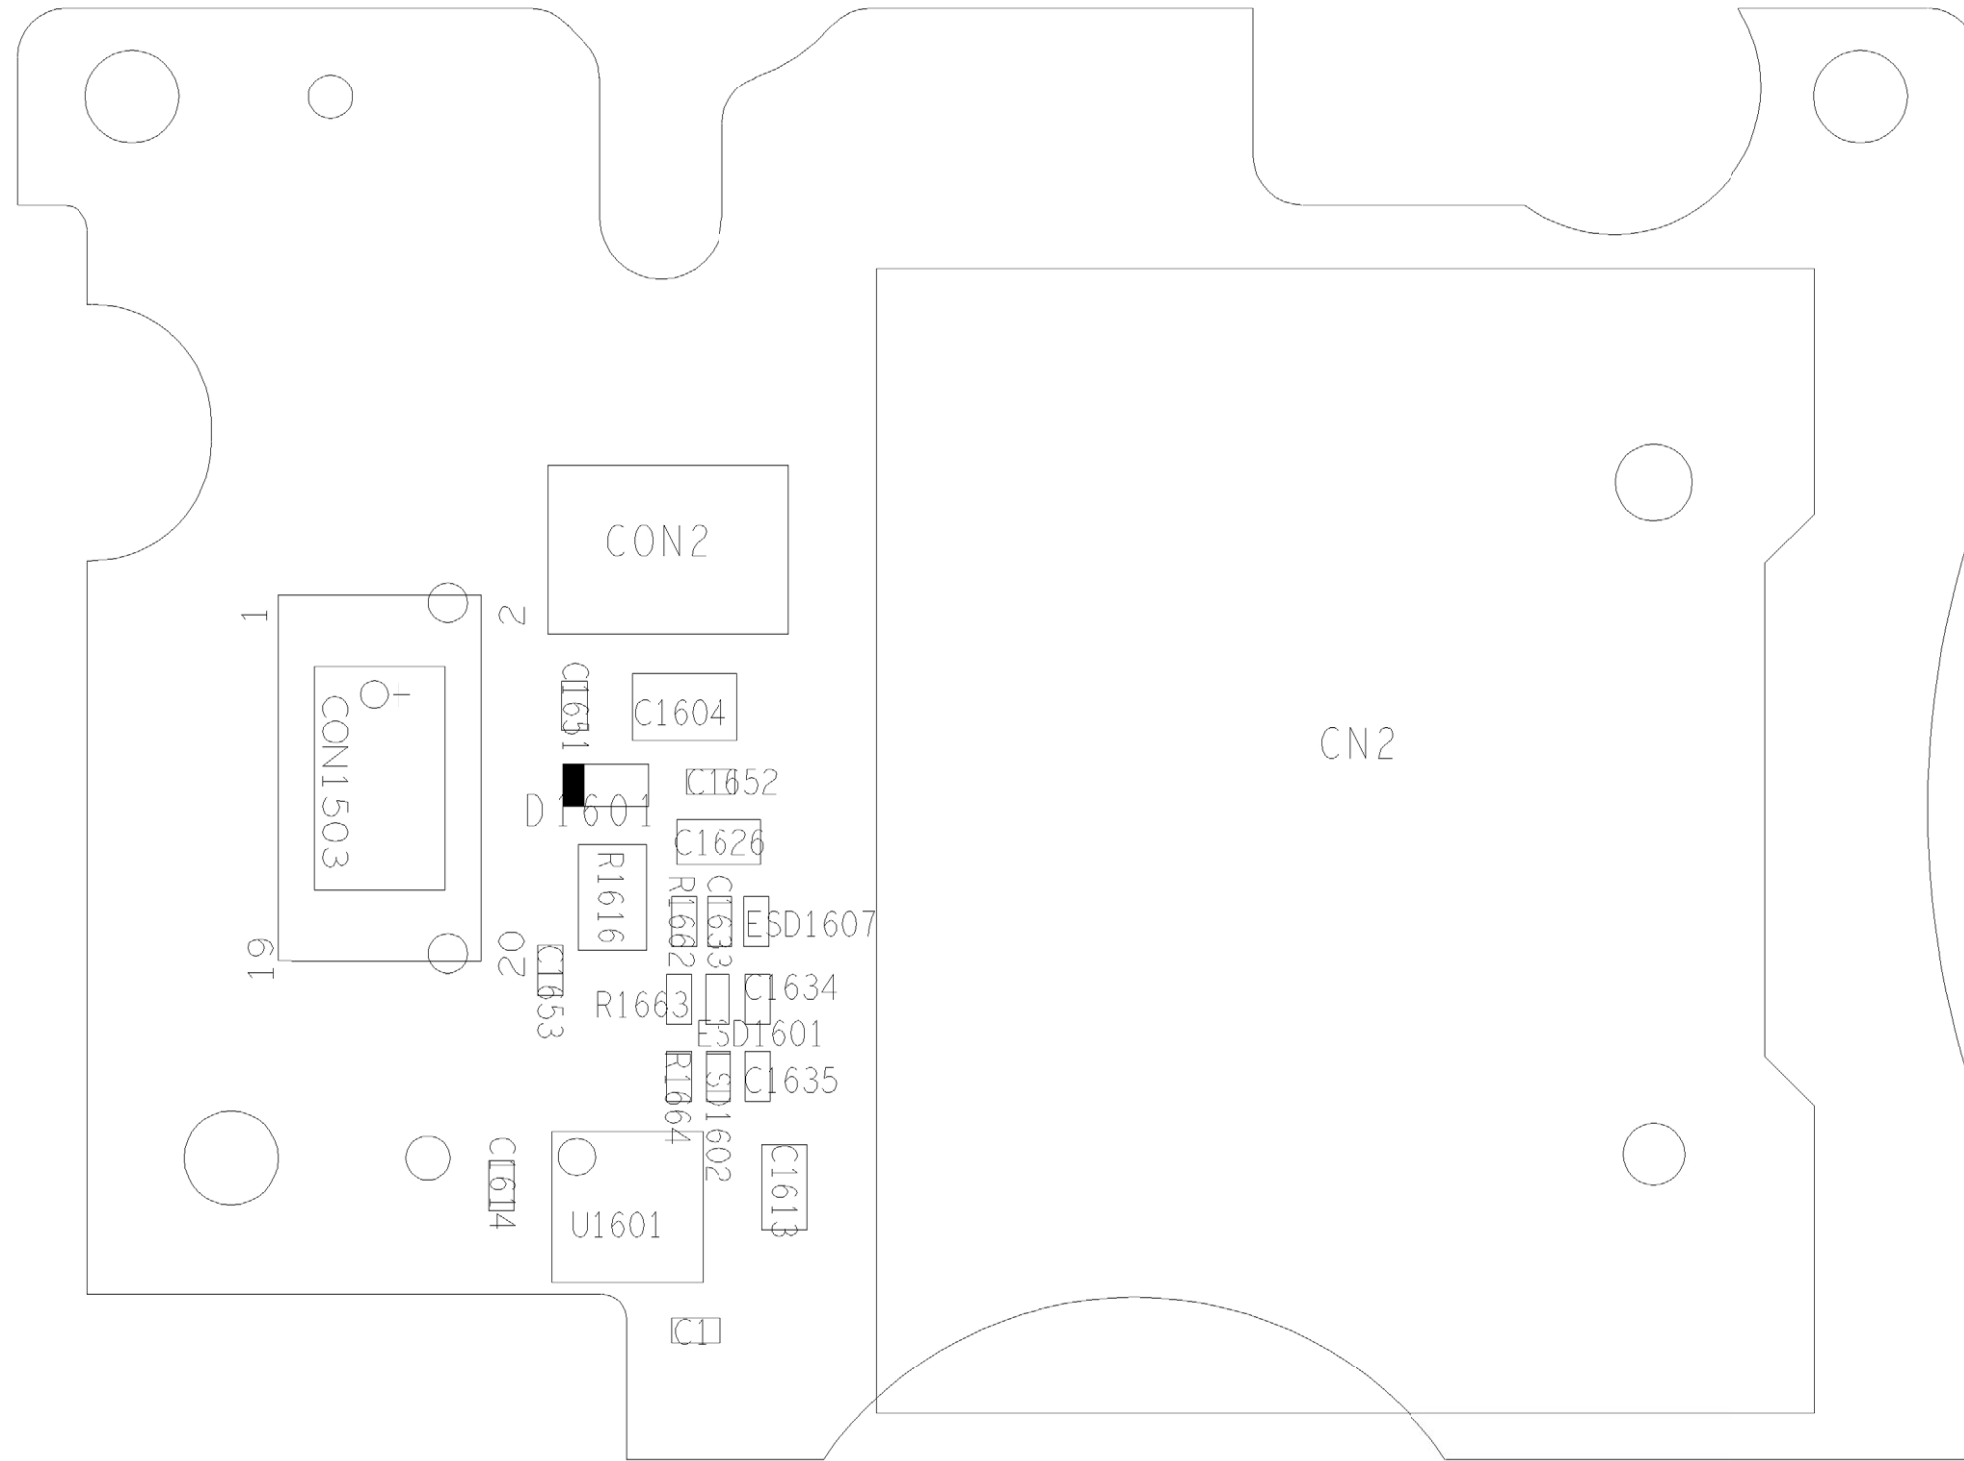

REVISIONS	
Service Engineering & Optimization	2004.08.31
Level 3 Board Layout	Rev. 1.0
MPX 220	SBOMDS2T10H
Alexander Duhler, Michael Mauderer	Page 2 of 4

REVISIONS

Service Engineering & Optimization	2004.08.31
Level 3 Board Layout	Rev. 1.0
MPX 220	SBOMDS17/OE
Alexander Buehler, Michael Mauderer	Page 3 of 4