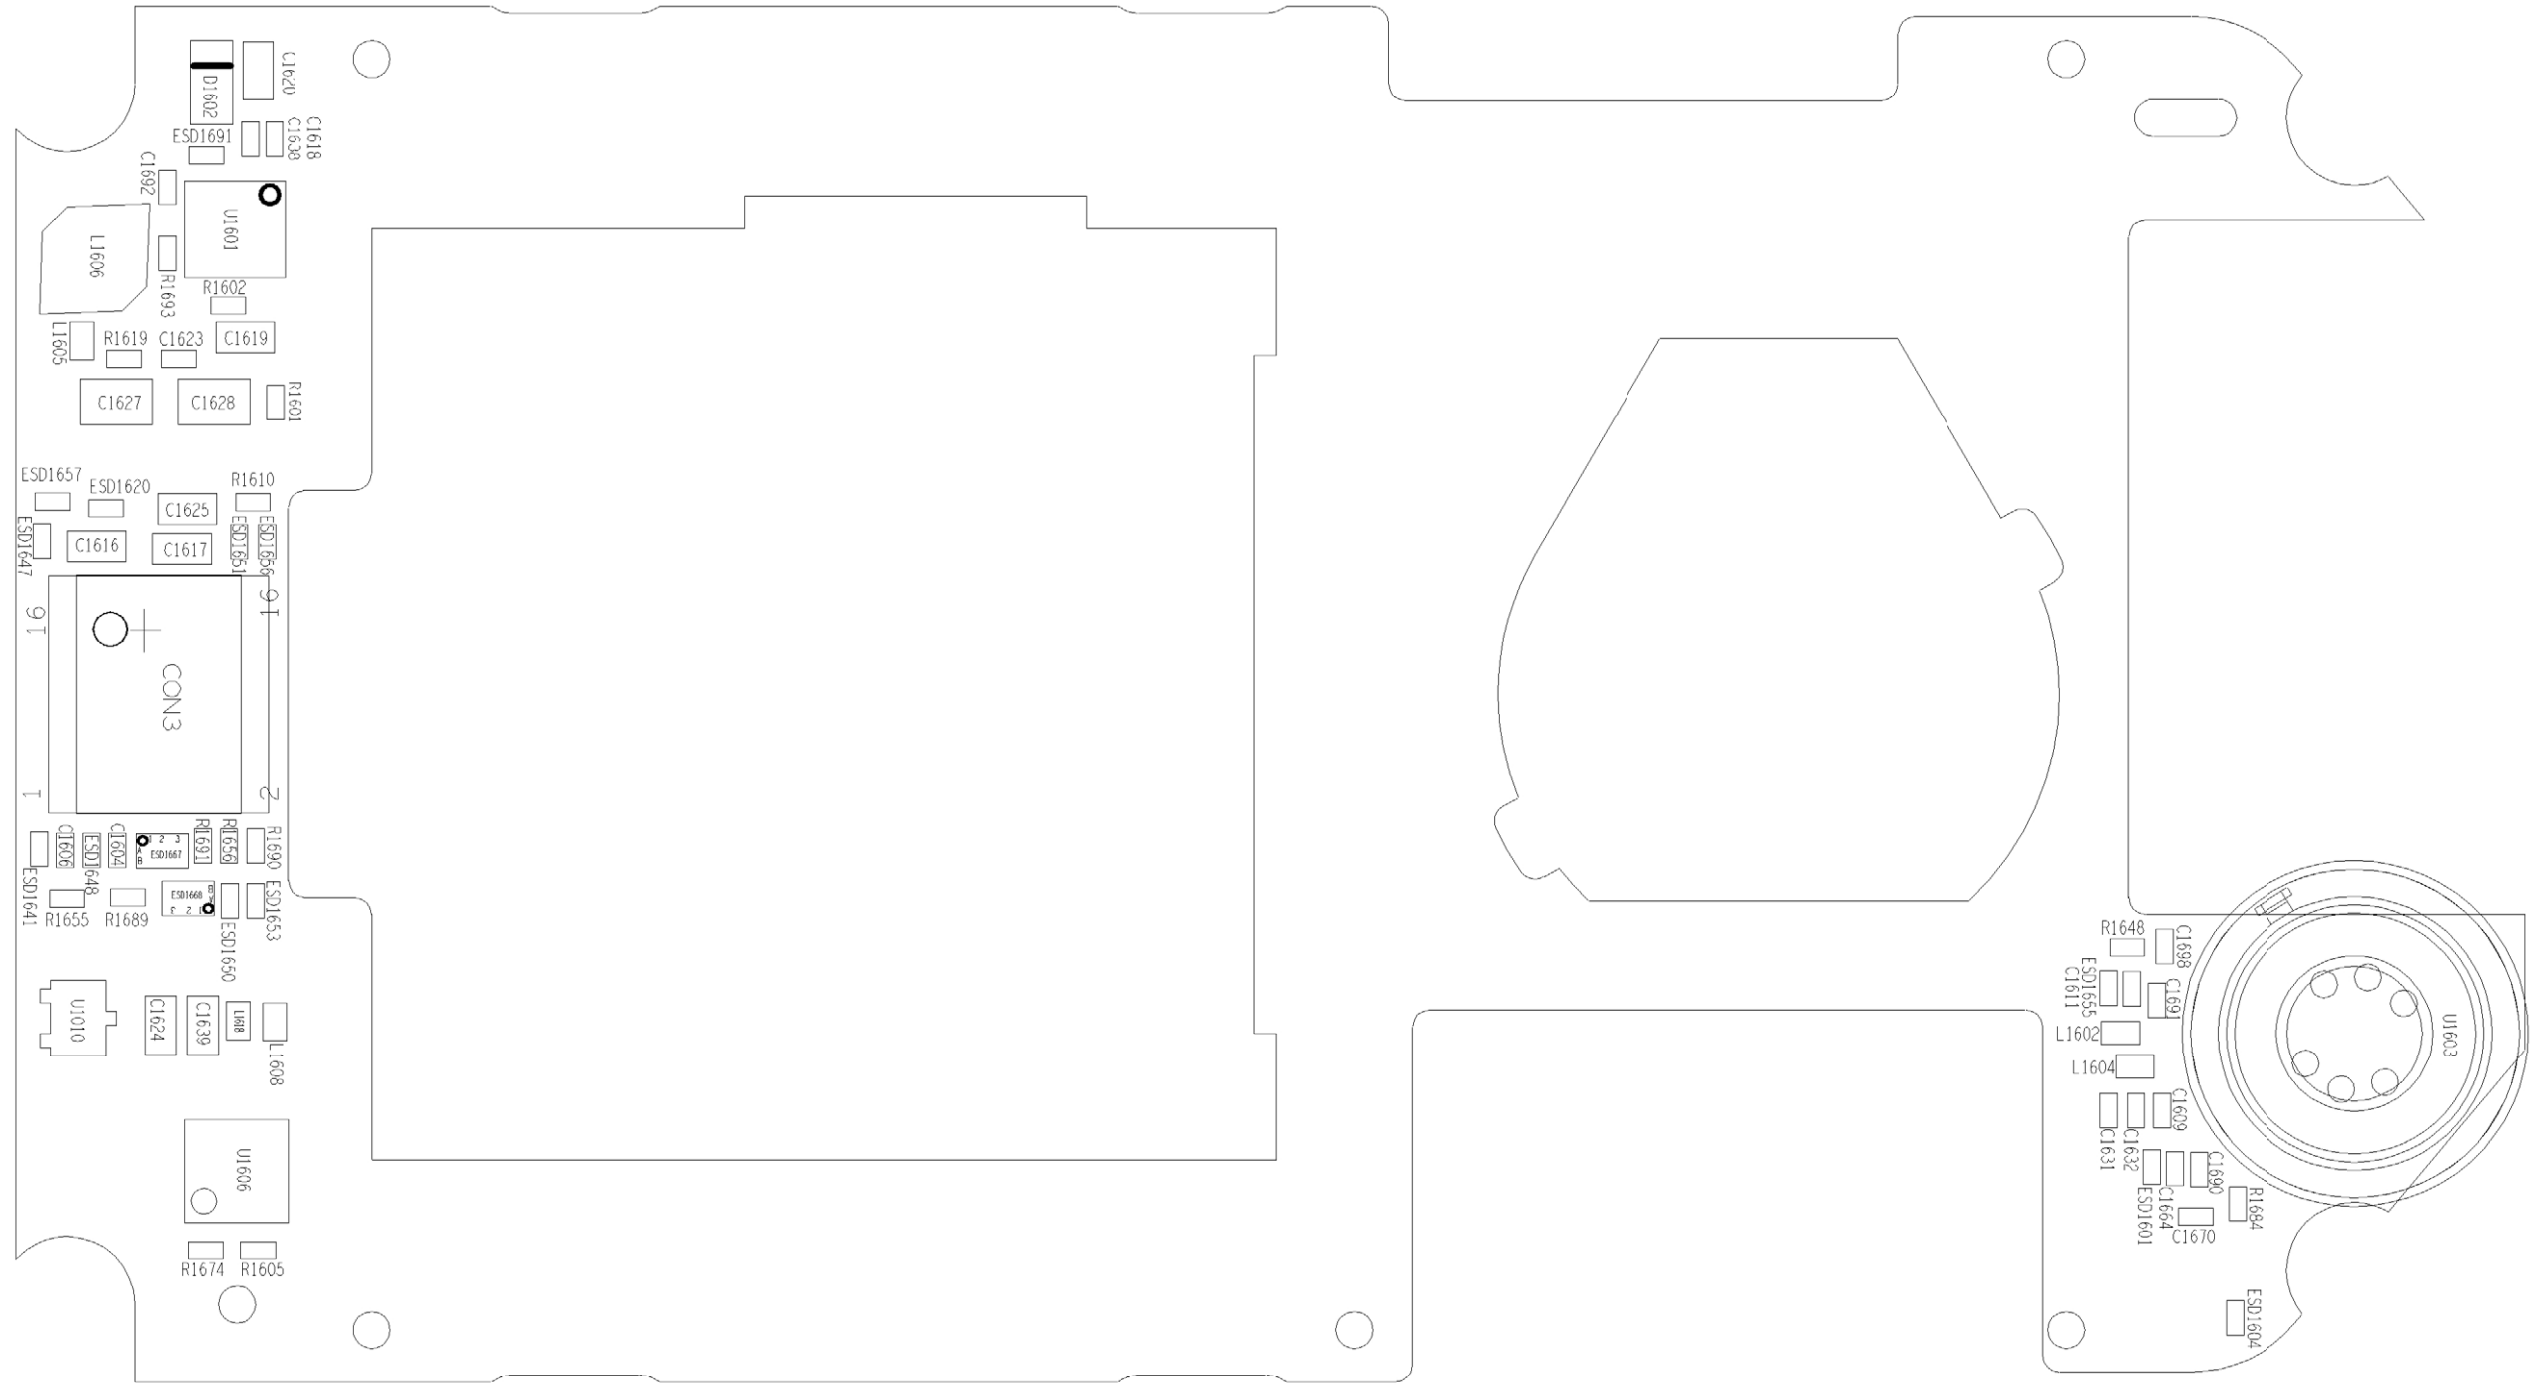

REVISIONS

Service Engineering & Optimization	2004.08.31
Level 3 Board Layout	Rev. 1.0
MPX 220	SBOMDS2T/OE
Alexander Dushler, Michael Mauderer	Page 5 of 4