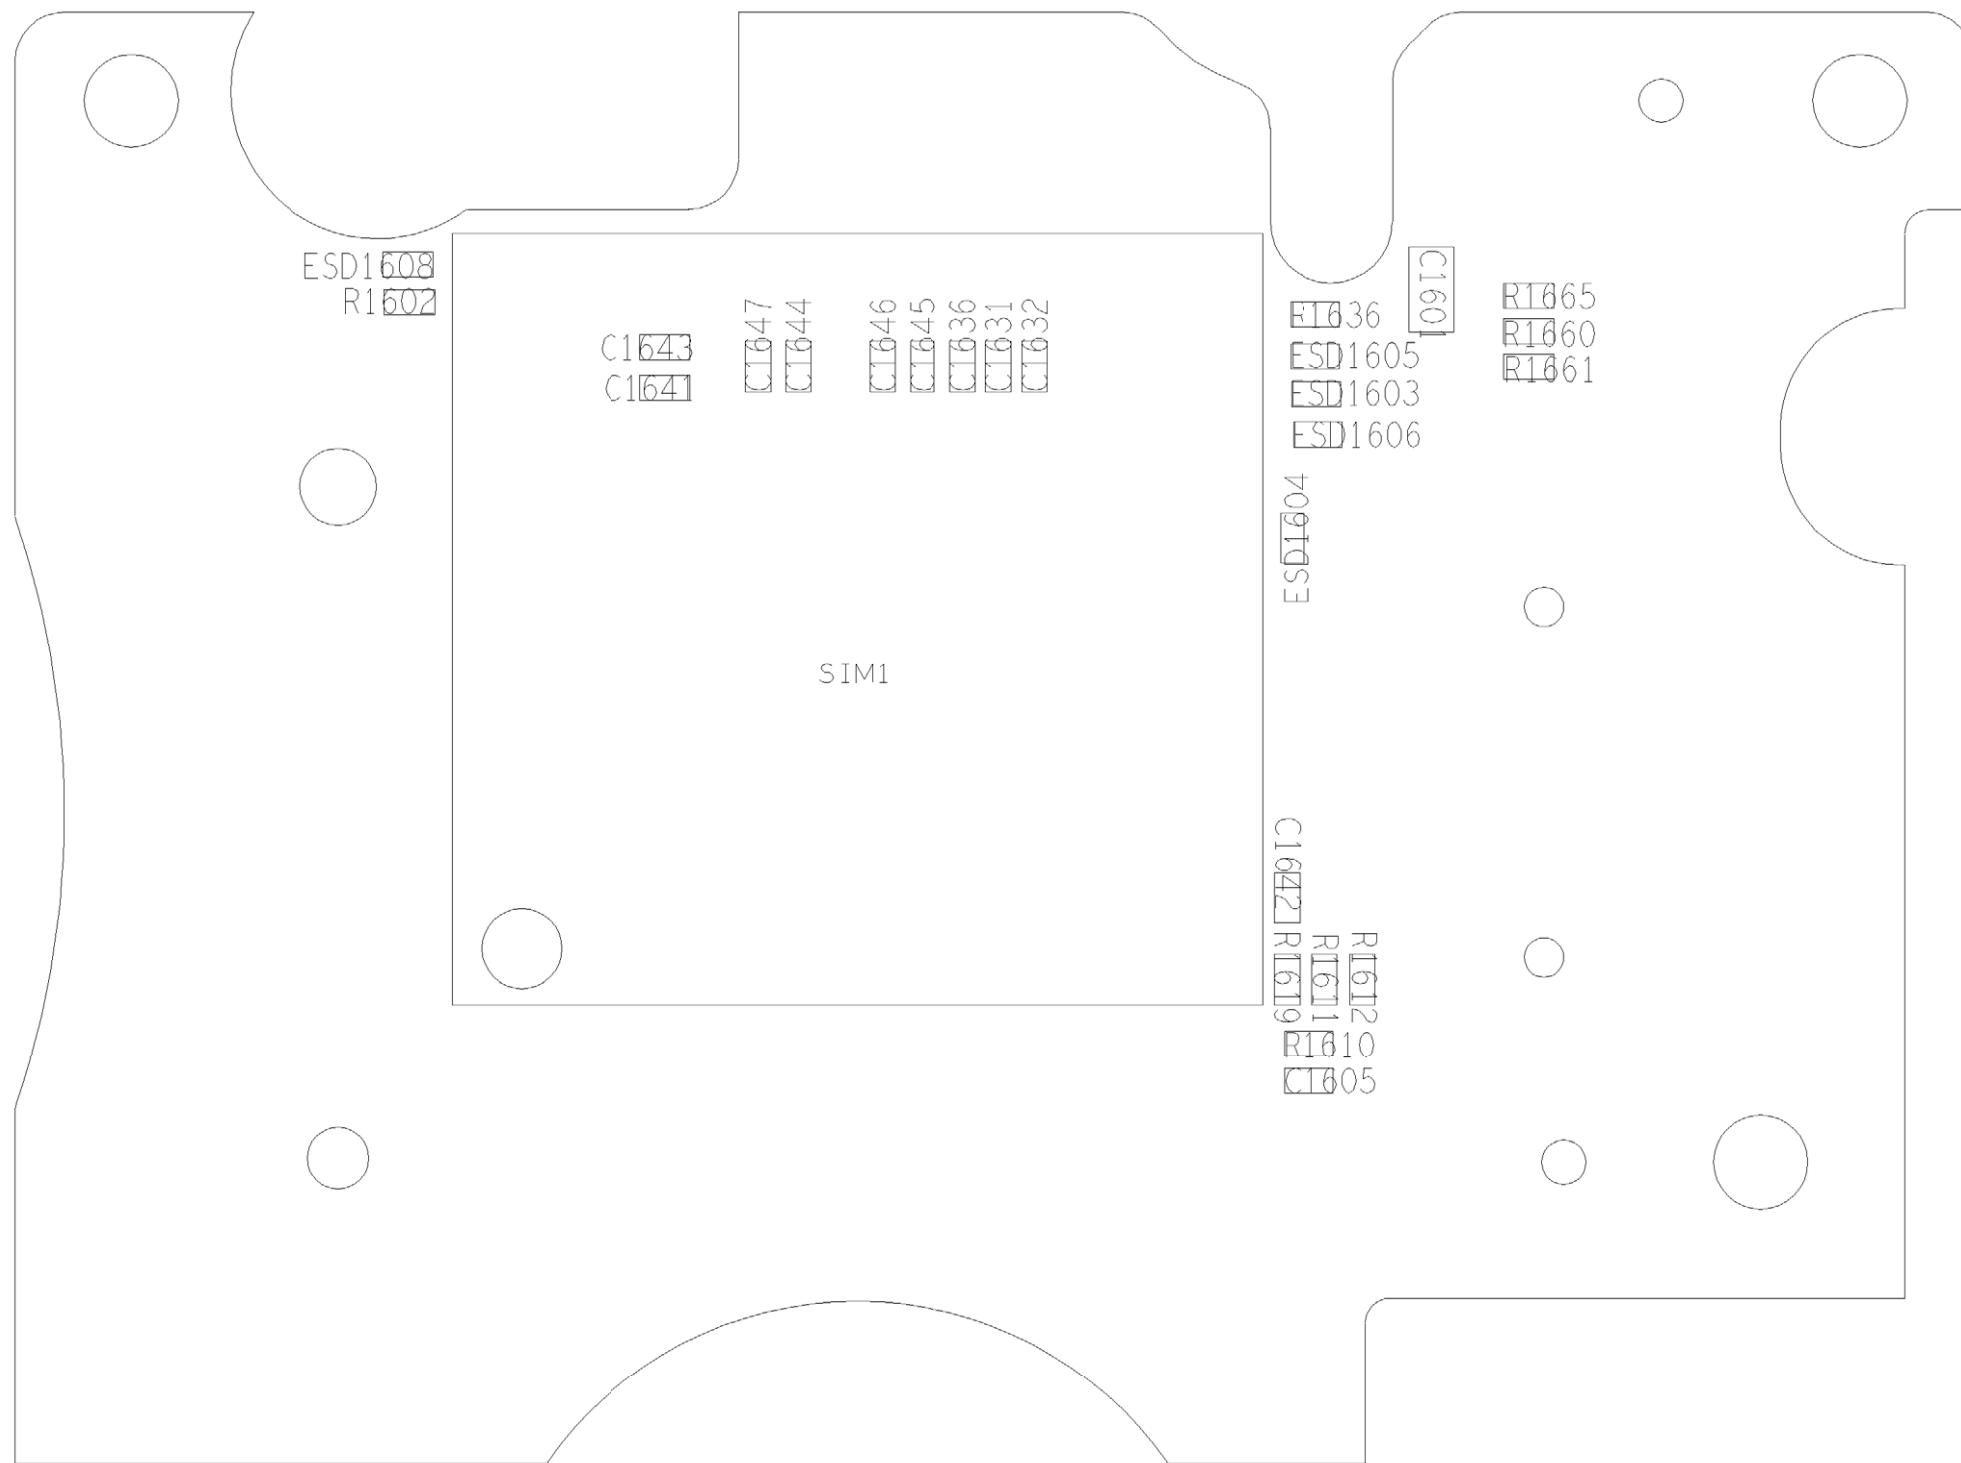

REVISIONS	
Service Engineering & Optimization	2004.08.31
Level 3 Board Layout	Rev. 1.0
MPX 220	SBOMDS2T10H
Alexander Duhler, Michael Mauderer	Page 2 of 4

REVISIONS

Service Engineering & Optimization	2004.08.31
Level 3 Board Layout	Rev. 1.0
MPX 220	SBOMDS17/OE
Alexander Buehler, Michael Mauderer	Page 3 of 4