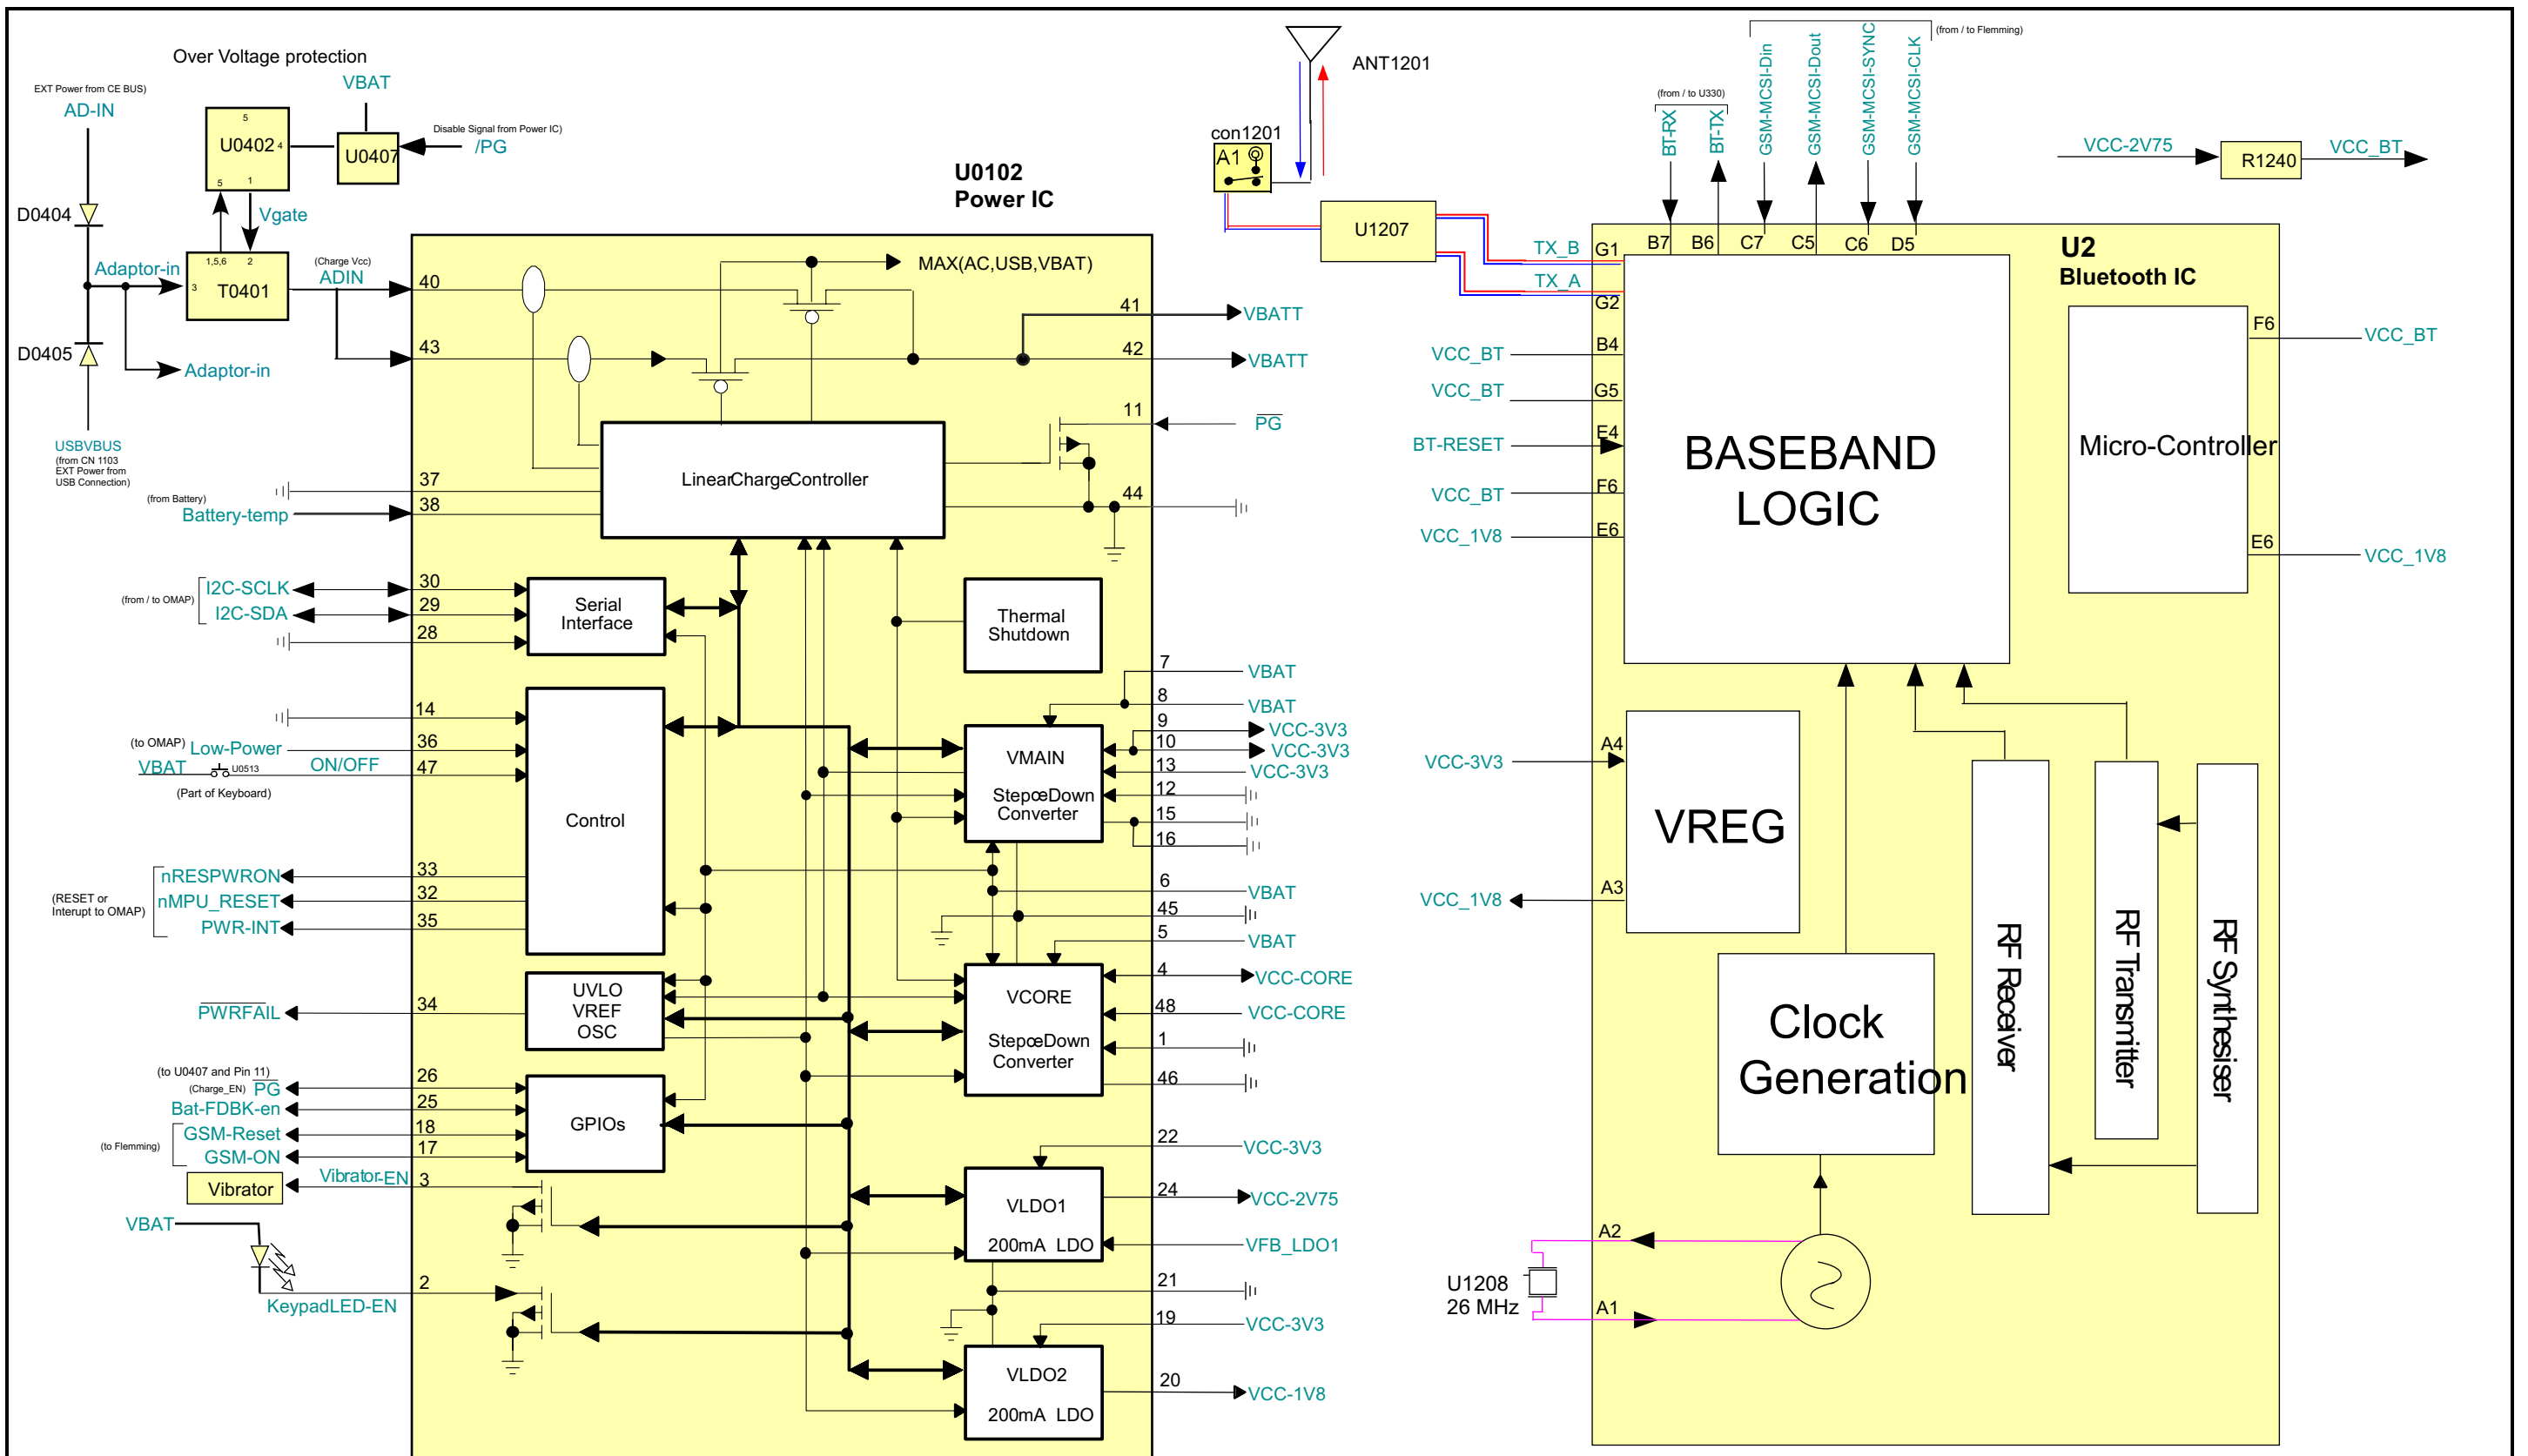

GSM SERVICE SUPPORT GROUP	2004.09.05
Block Diagram	Rev. 1.2
MPX220	
Alex Buehler, Michael Mauderer	Page 2 of 3

GSM SERVICESUPPORT GROUP	2004.09.05
Block Diagram	Rev. 1.2
MPX220	
Alex Buehler, Michael Mauderer	Page3of 3