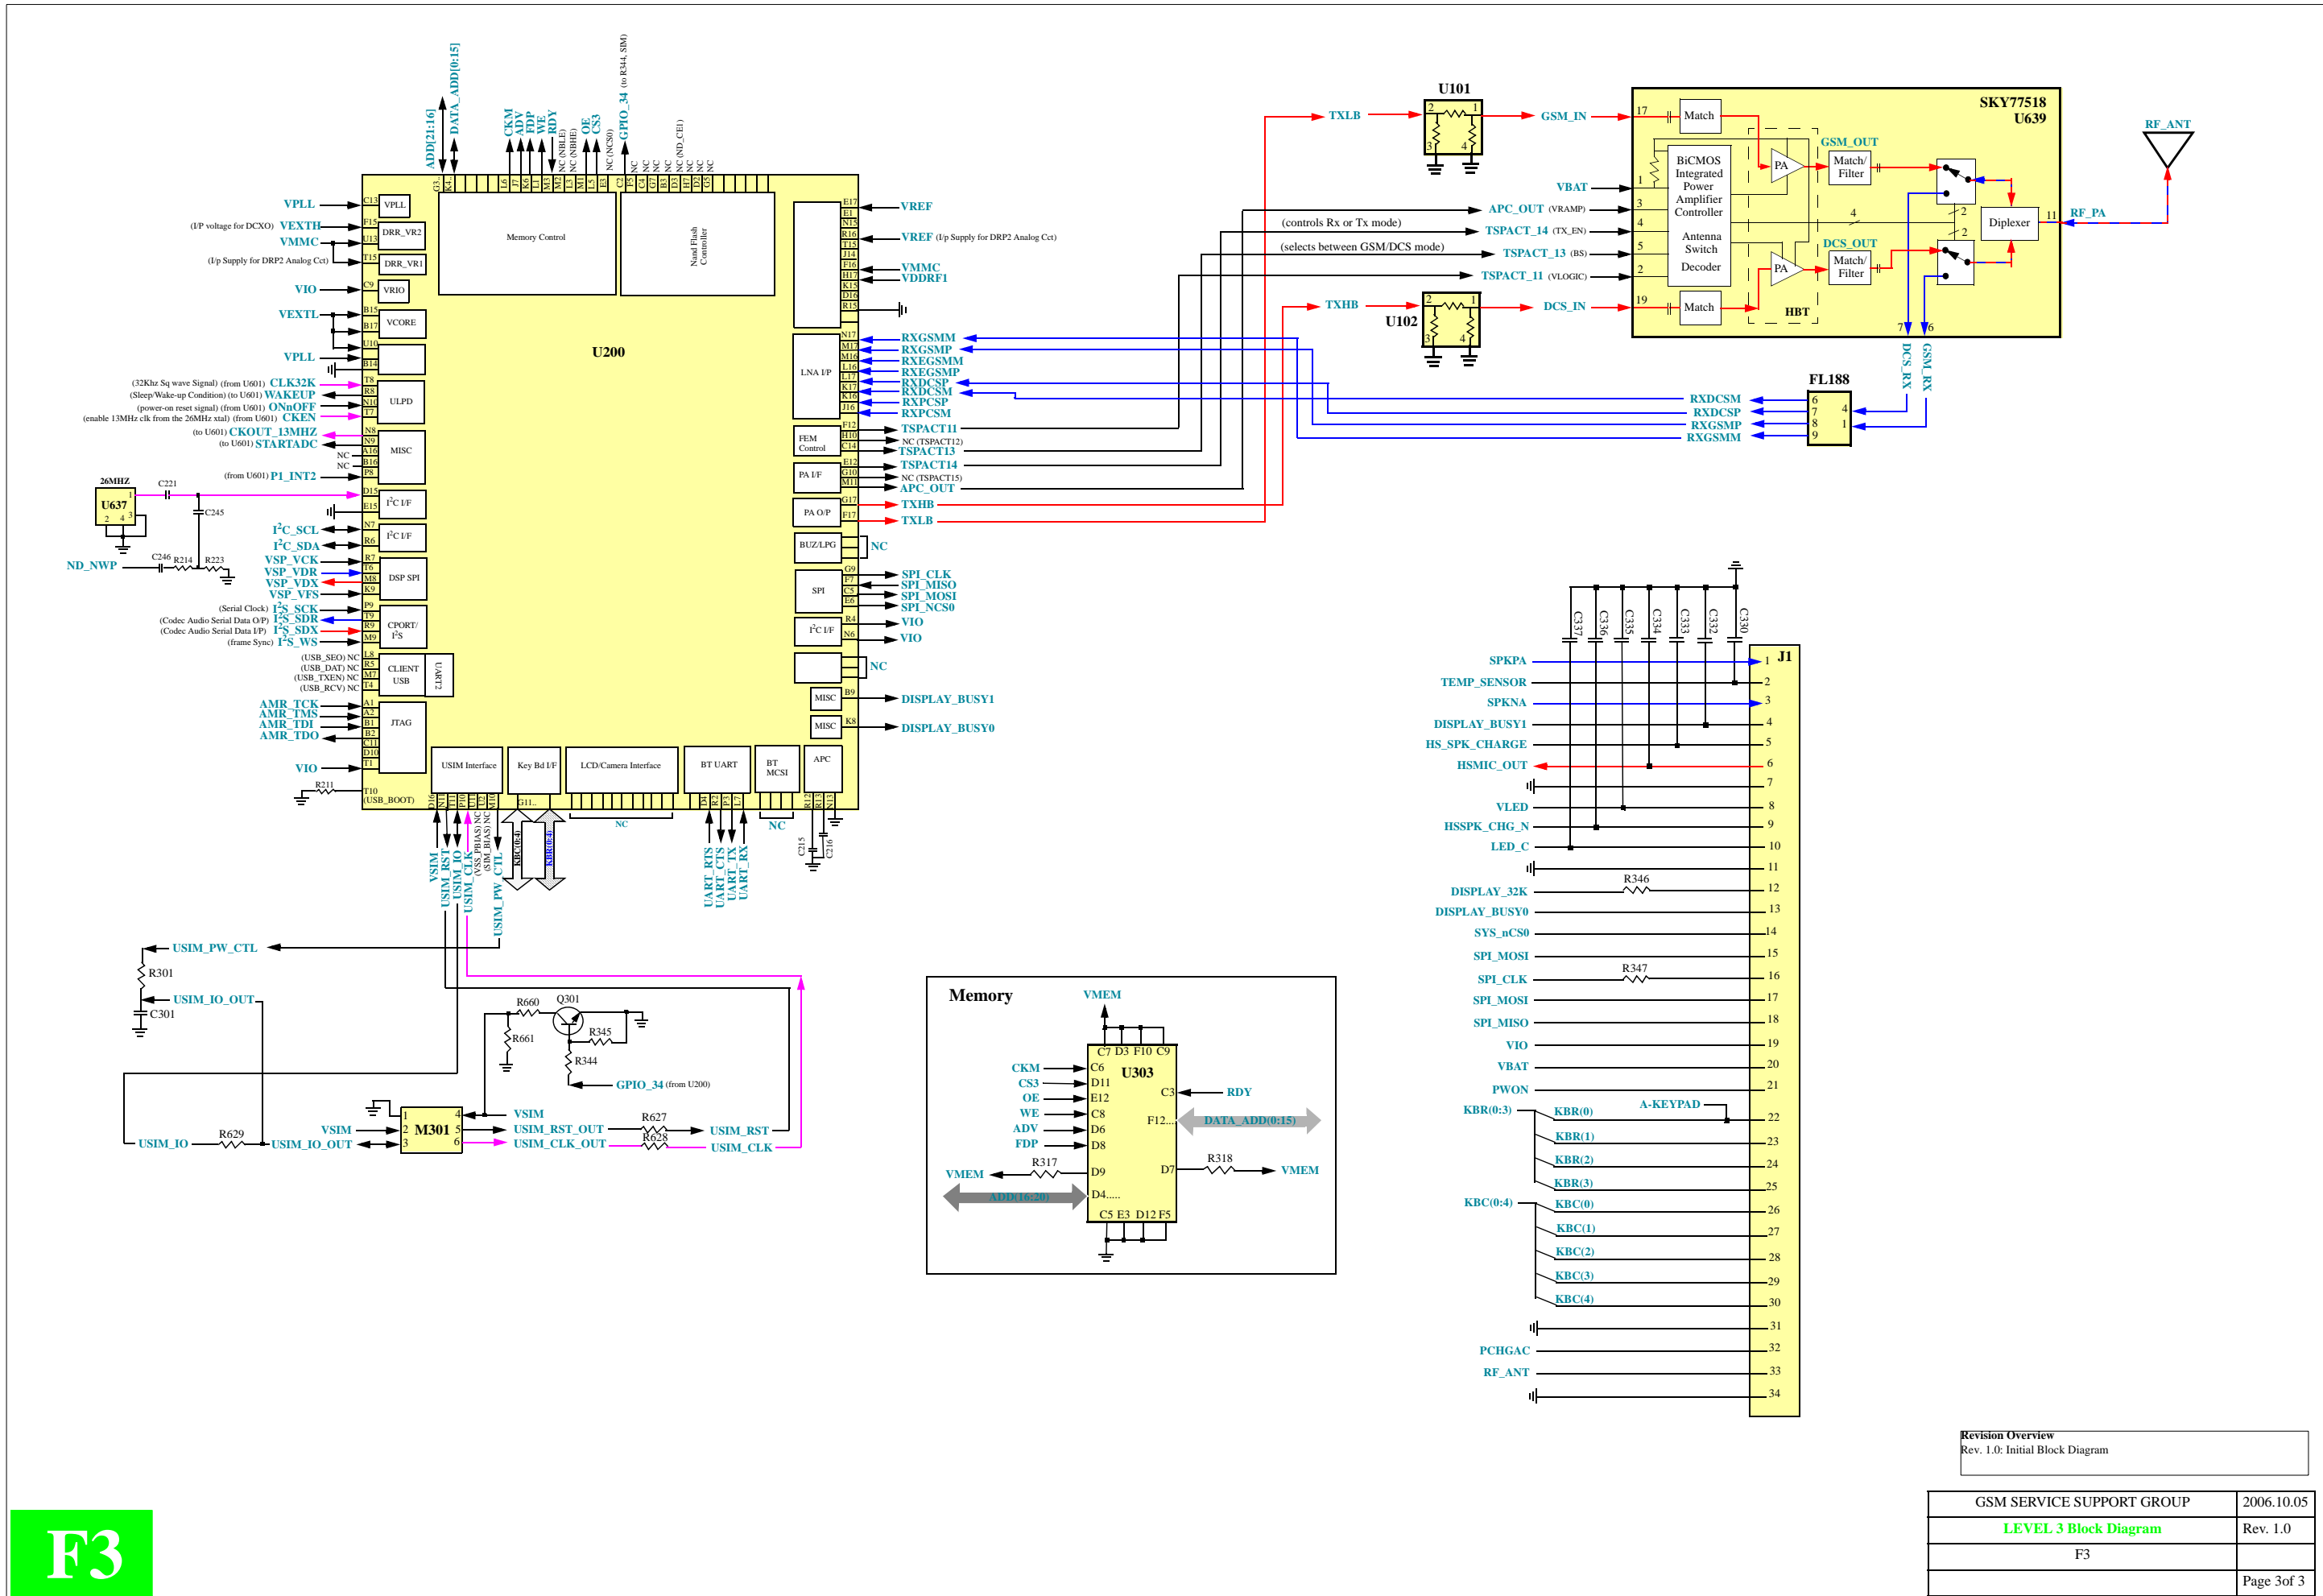

Revision Overview
Rev. 1.0: Initial Block Diagram

GSM SERVICE SUPPORT GROUP	2006.09.29
LEVEL 3 Block Diagram	Rev. 1.0
F3	
	Page1 of 3

F3

F3

Revision Overview
Rev. 1.0: Initial Block Diagram

GSM SERVICE SUPPORT GROUP	2006.10.05
LEVEL 3 Block Diagram	Rev. 1.0
F3	
	Page 3 of 3