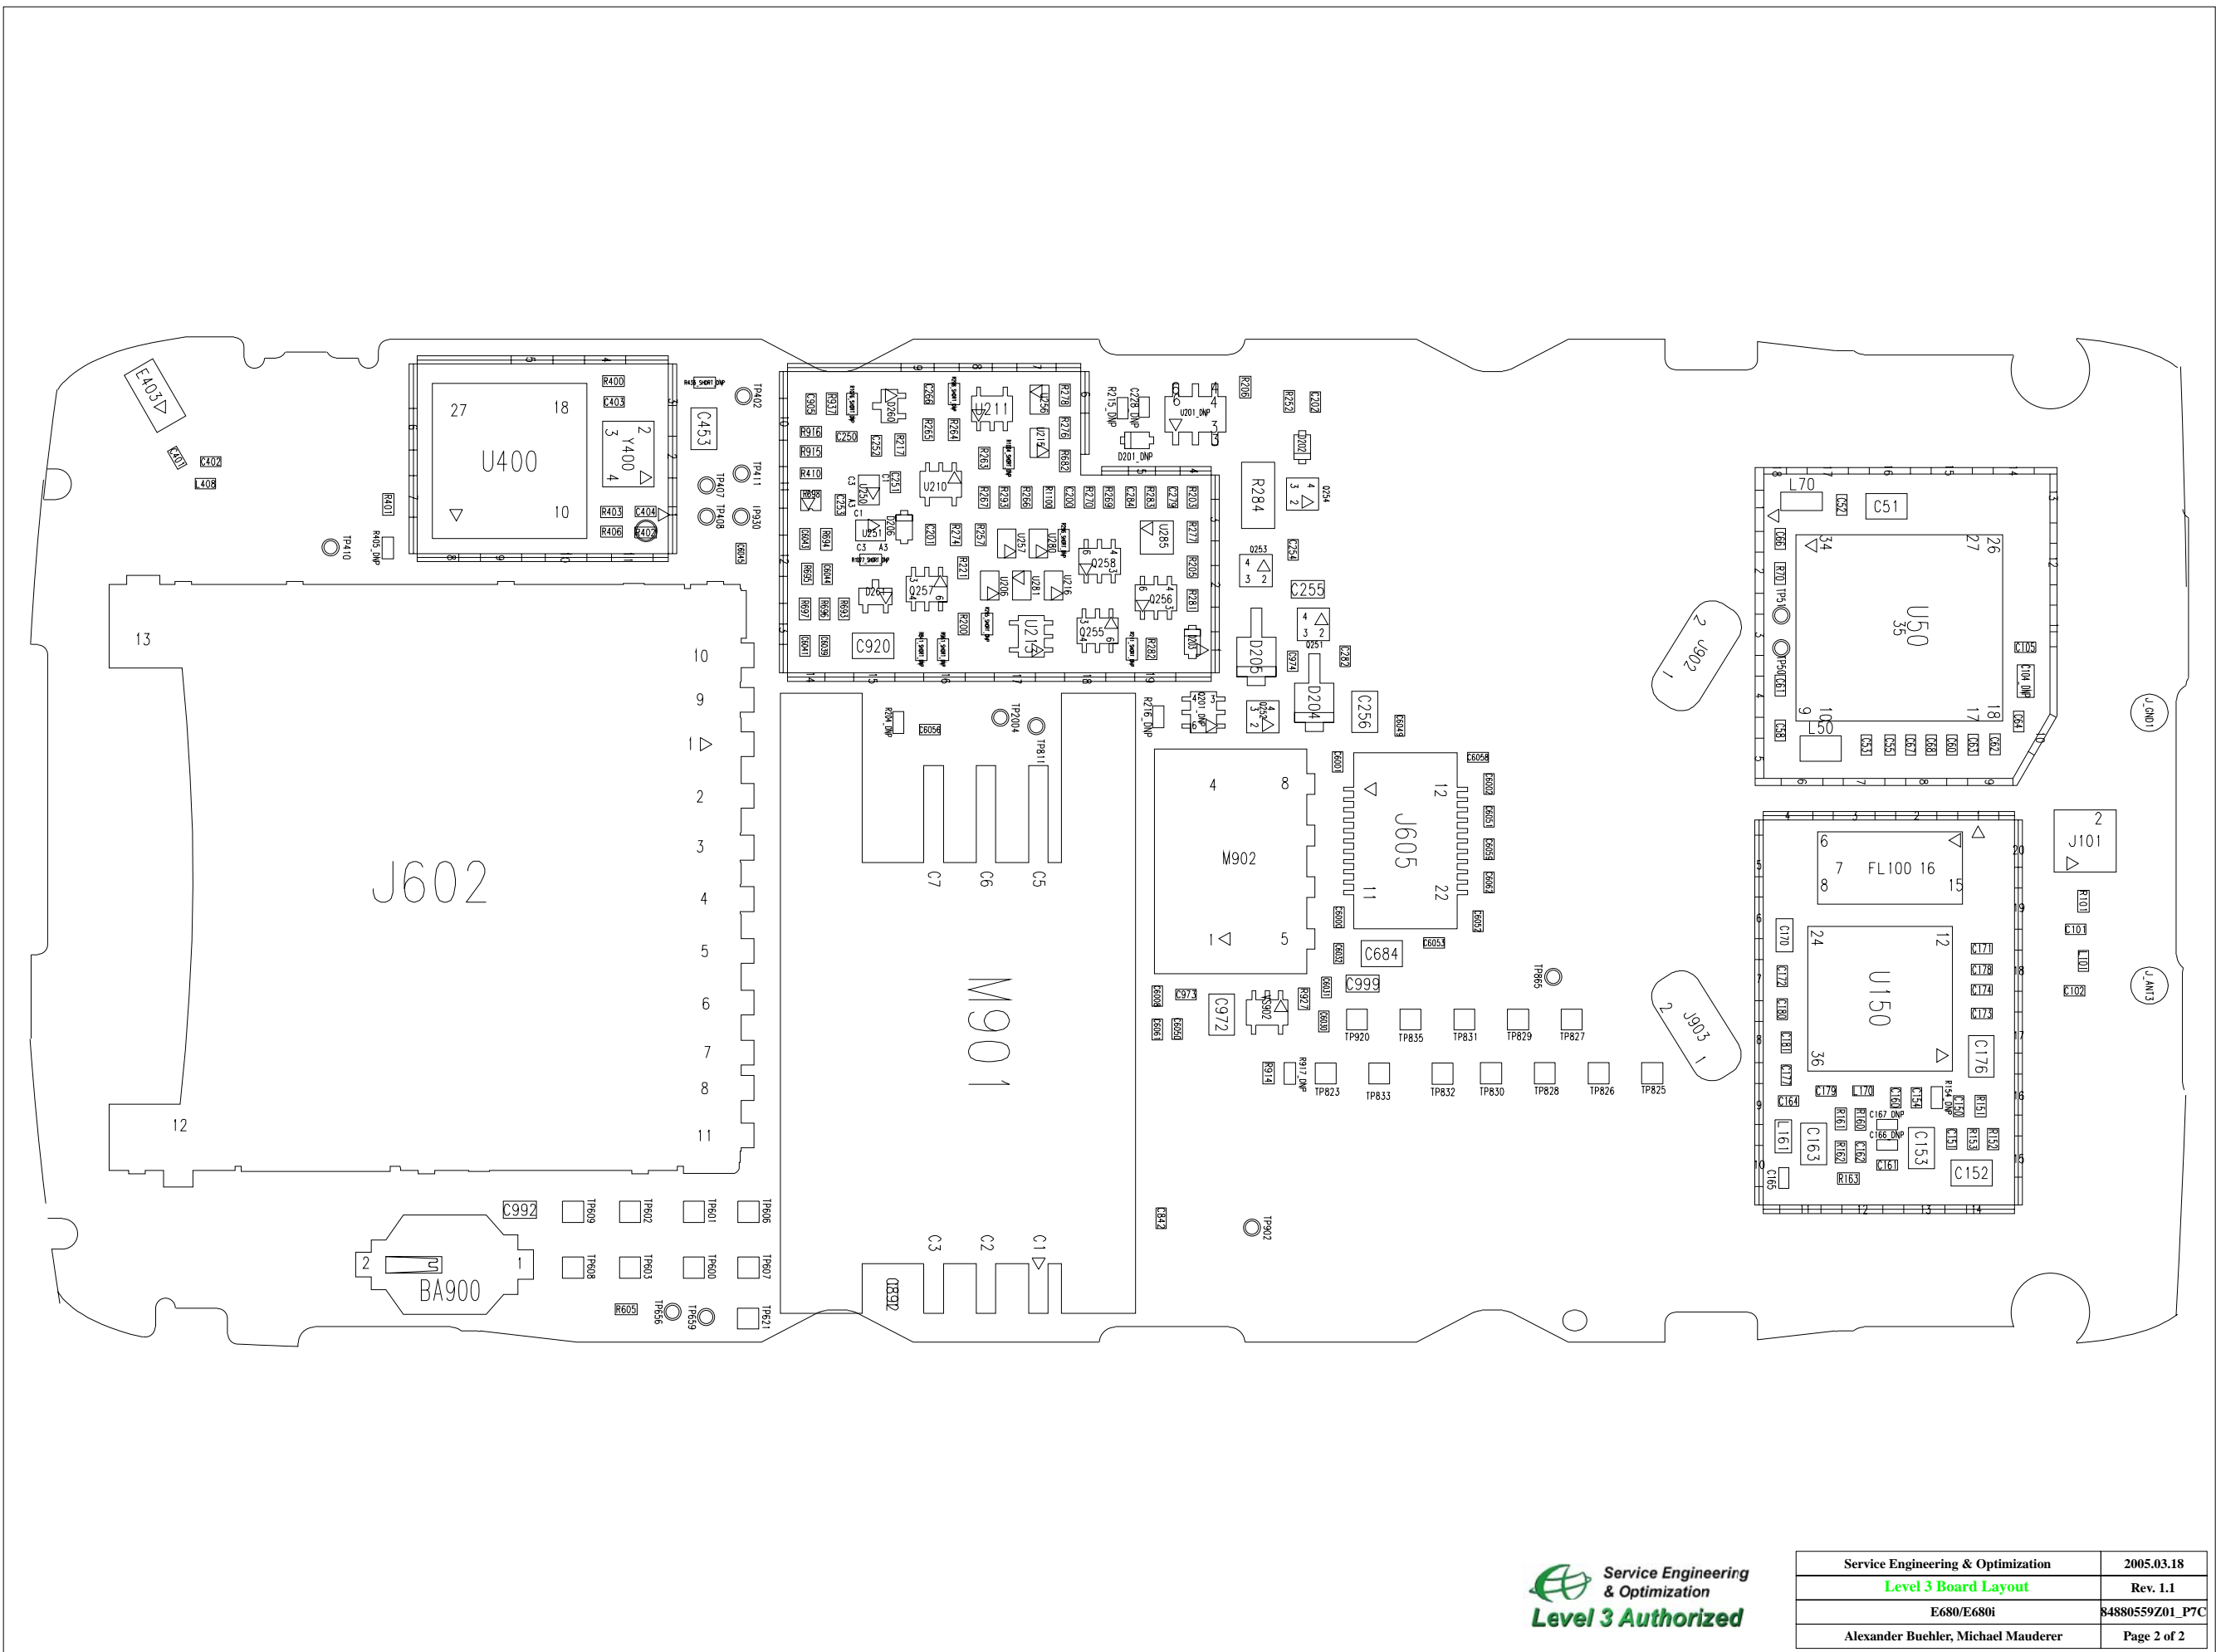

# E680i/E680/E680i\_P7C

Service Engineering & Optimization  
**Level 3 Authorized**

Service Engineering & Optimization	2005.03.18
Level 3 Board Layout	Rev. 1.0
E680/E680i	8488059Z01_P7C
Alexander Buehler, Michael Mauderer	Page 1 of 2

# E680/E680i\_8488059Z01\_P7C

Service Engineering & Optimization	2005.03.18
Level 3 Board Layout	Rev. 1.1
E680/E680i	8488059Z01_P7C
Alexander Buchler, Michael Mauderer	Page 2 of 2