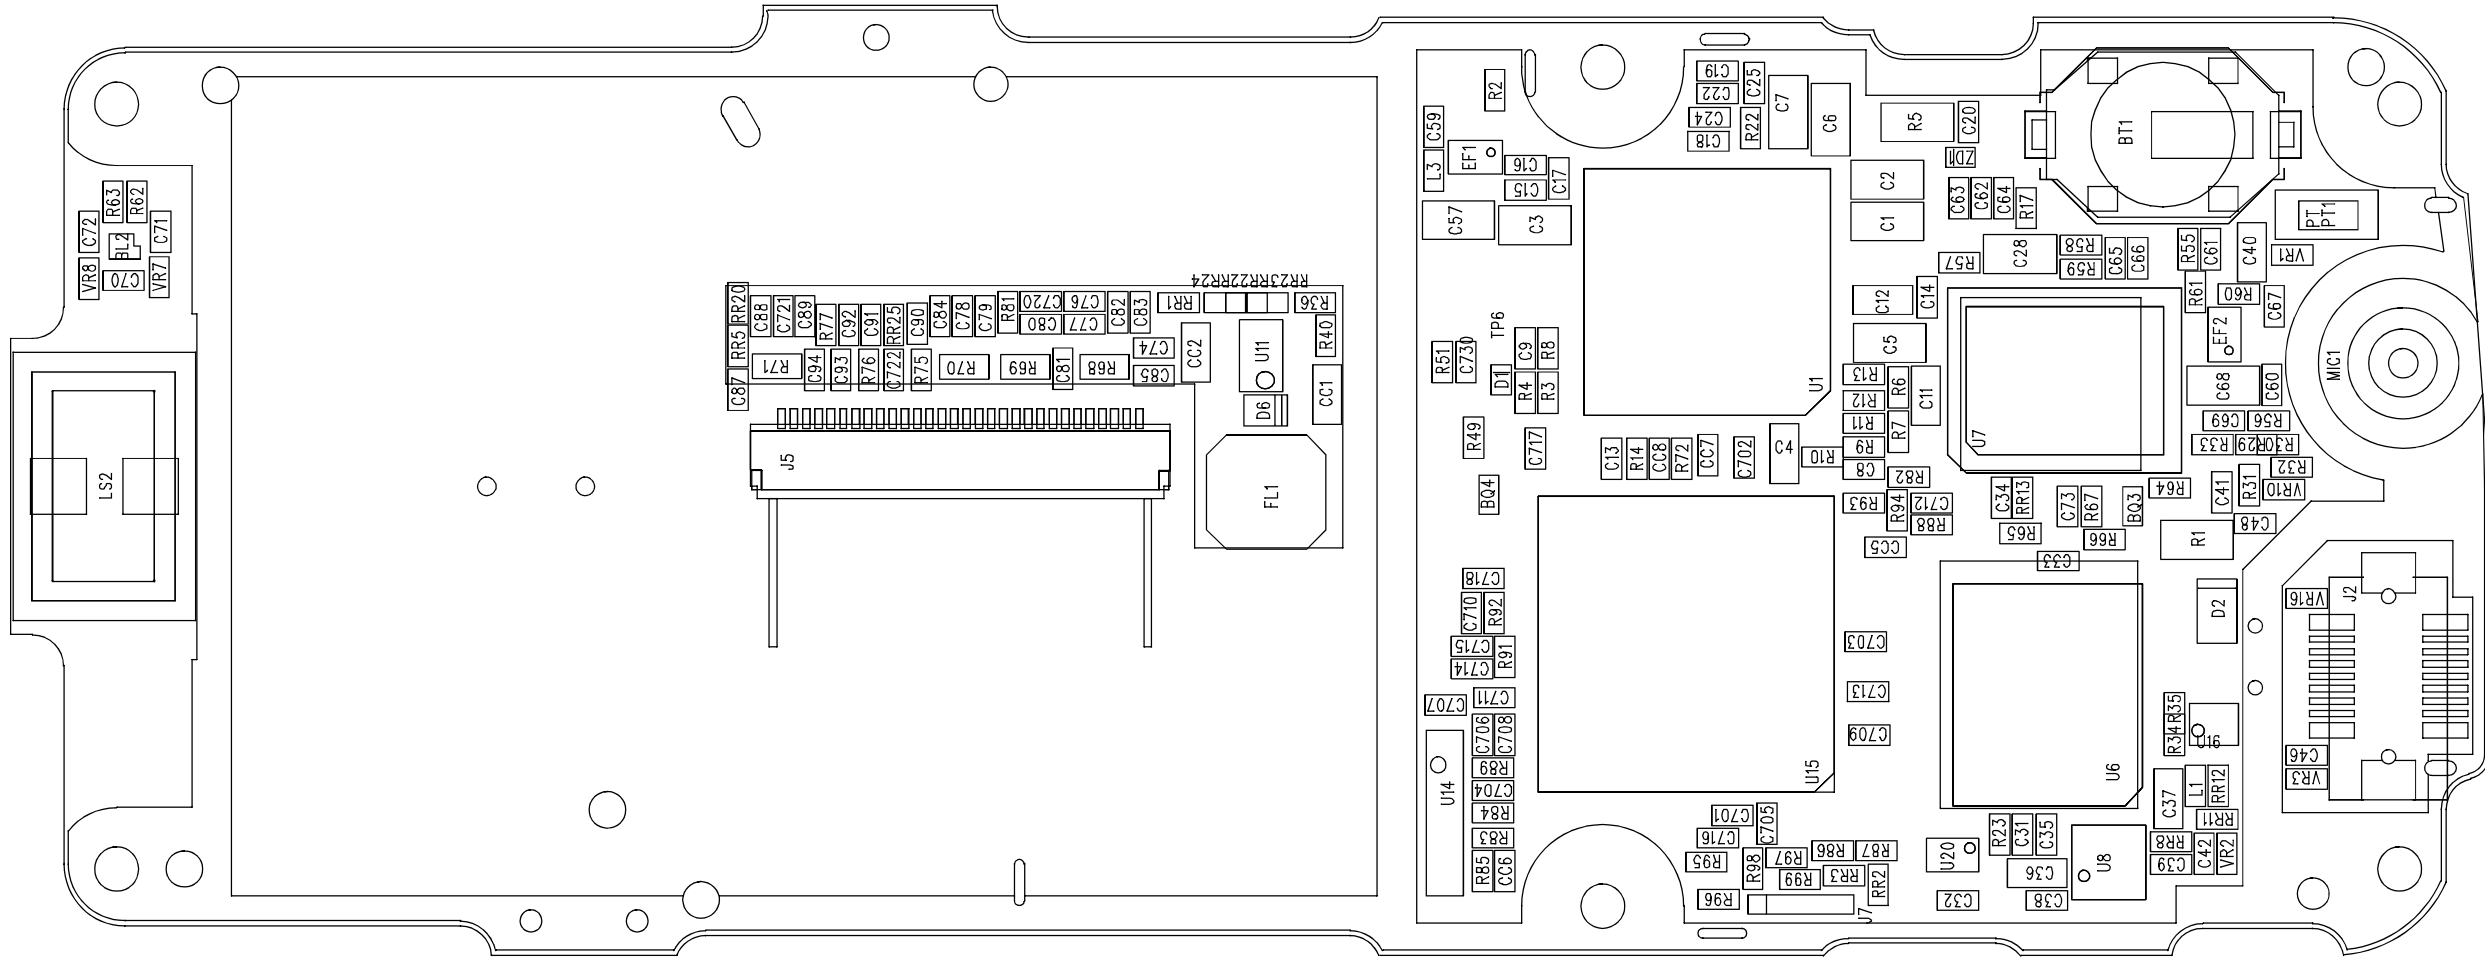

E 365 Board Layout V1.0

REVISIONS

Revision	Description	Date
Rev. 1.0	Level 3 Board Layout	2003.11.24
V.1.1	E 365	
Page 1 of 2	Alexander Buehler, Michael Hansen	

E 365 Board Layout V1.0

REVISIONS

GSM SERVICE SUPPORT GROUP		2003.11.24
Level 3 Board Layout		Rev. 1.0
E 365		V.1.1
Alexander Buchler, Michael Hansen		Page 2 of 2