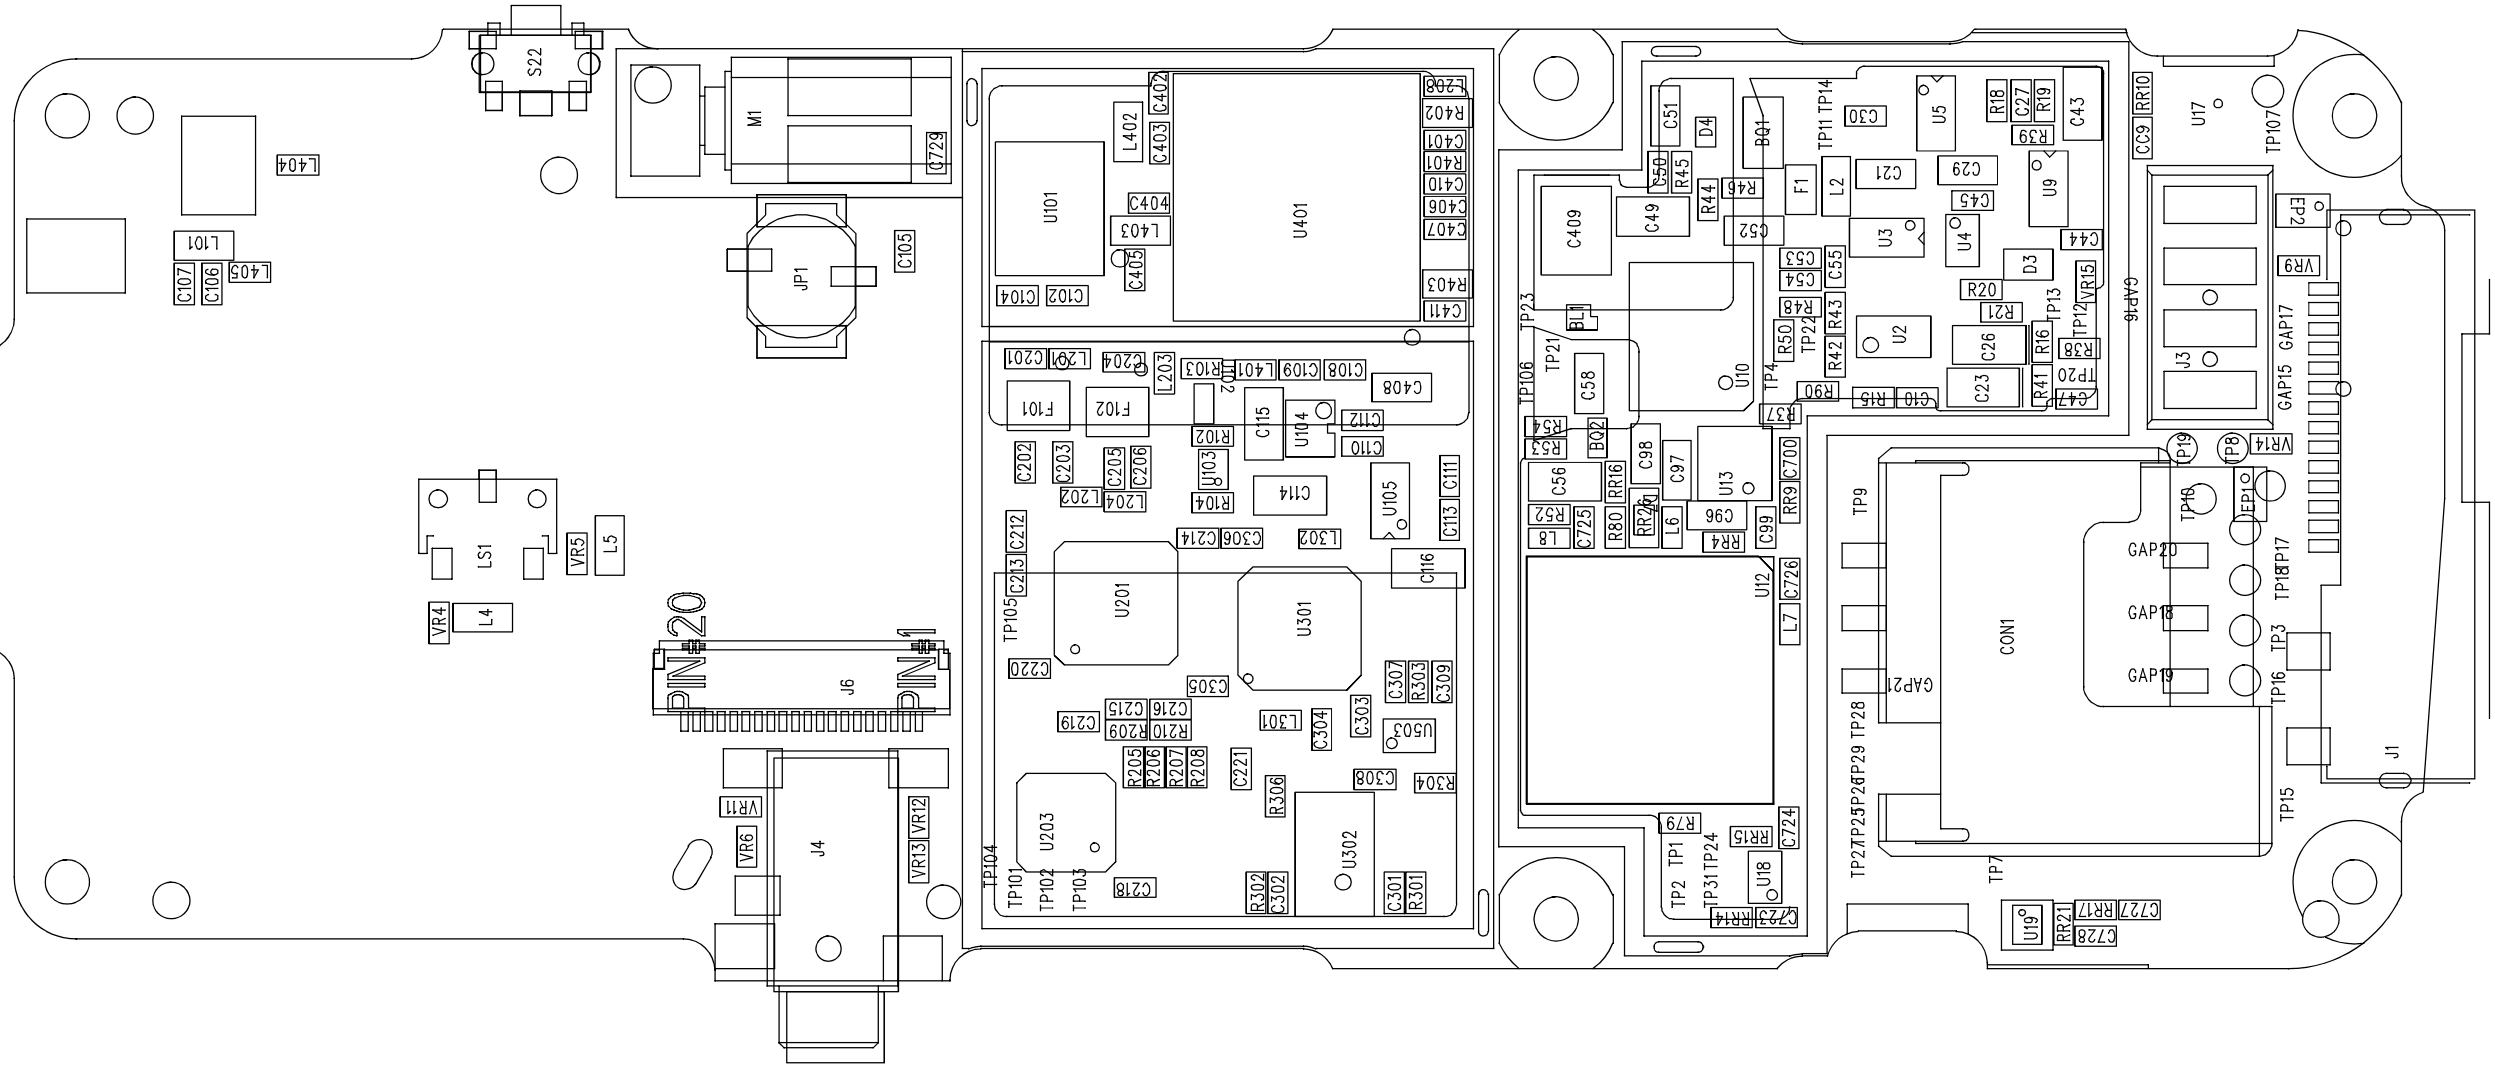

E 365 Board Layout V1.0

REVISIONS

Revision	Description	Date
Rev. 1.0	Level 3 Board Layout	2003.11.24
V.1.1	E 365	
Page 1 of 2	Alexander Buehler, Michael Hansen	

E 365 Board Layout V1.0

REVISIONS

GSM SERVICE SUPPORT GROUP		2003.11.24
Level 3 Board Layout		Rev. 1.0
E 365		V.1.1
Alexander Buchler, Michael Hansen		Page 2 of 2