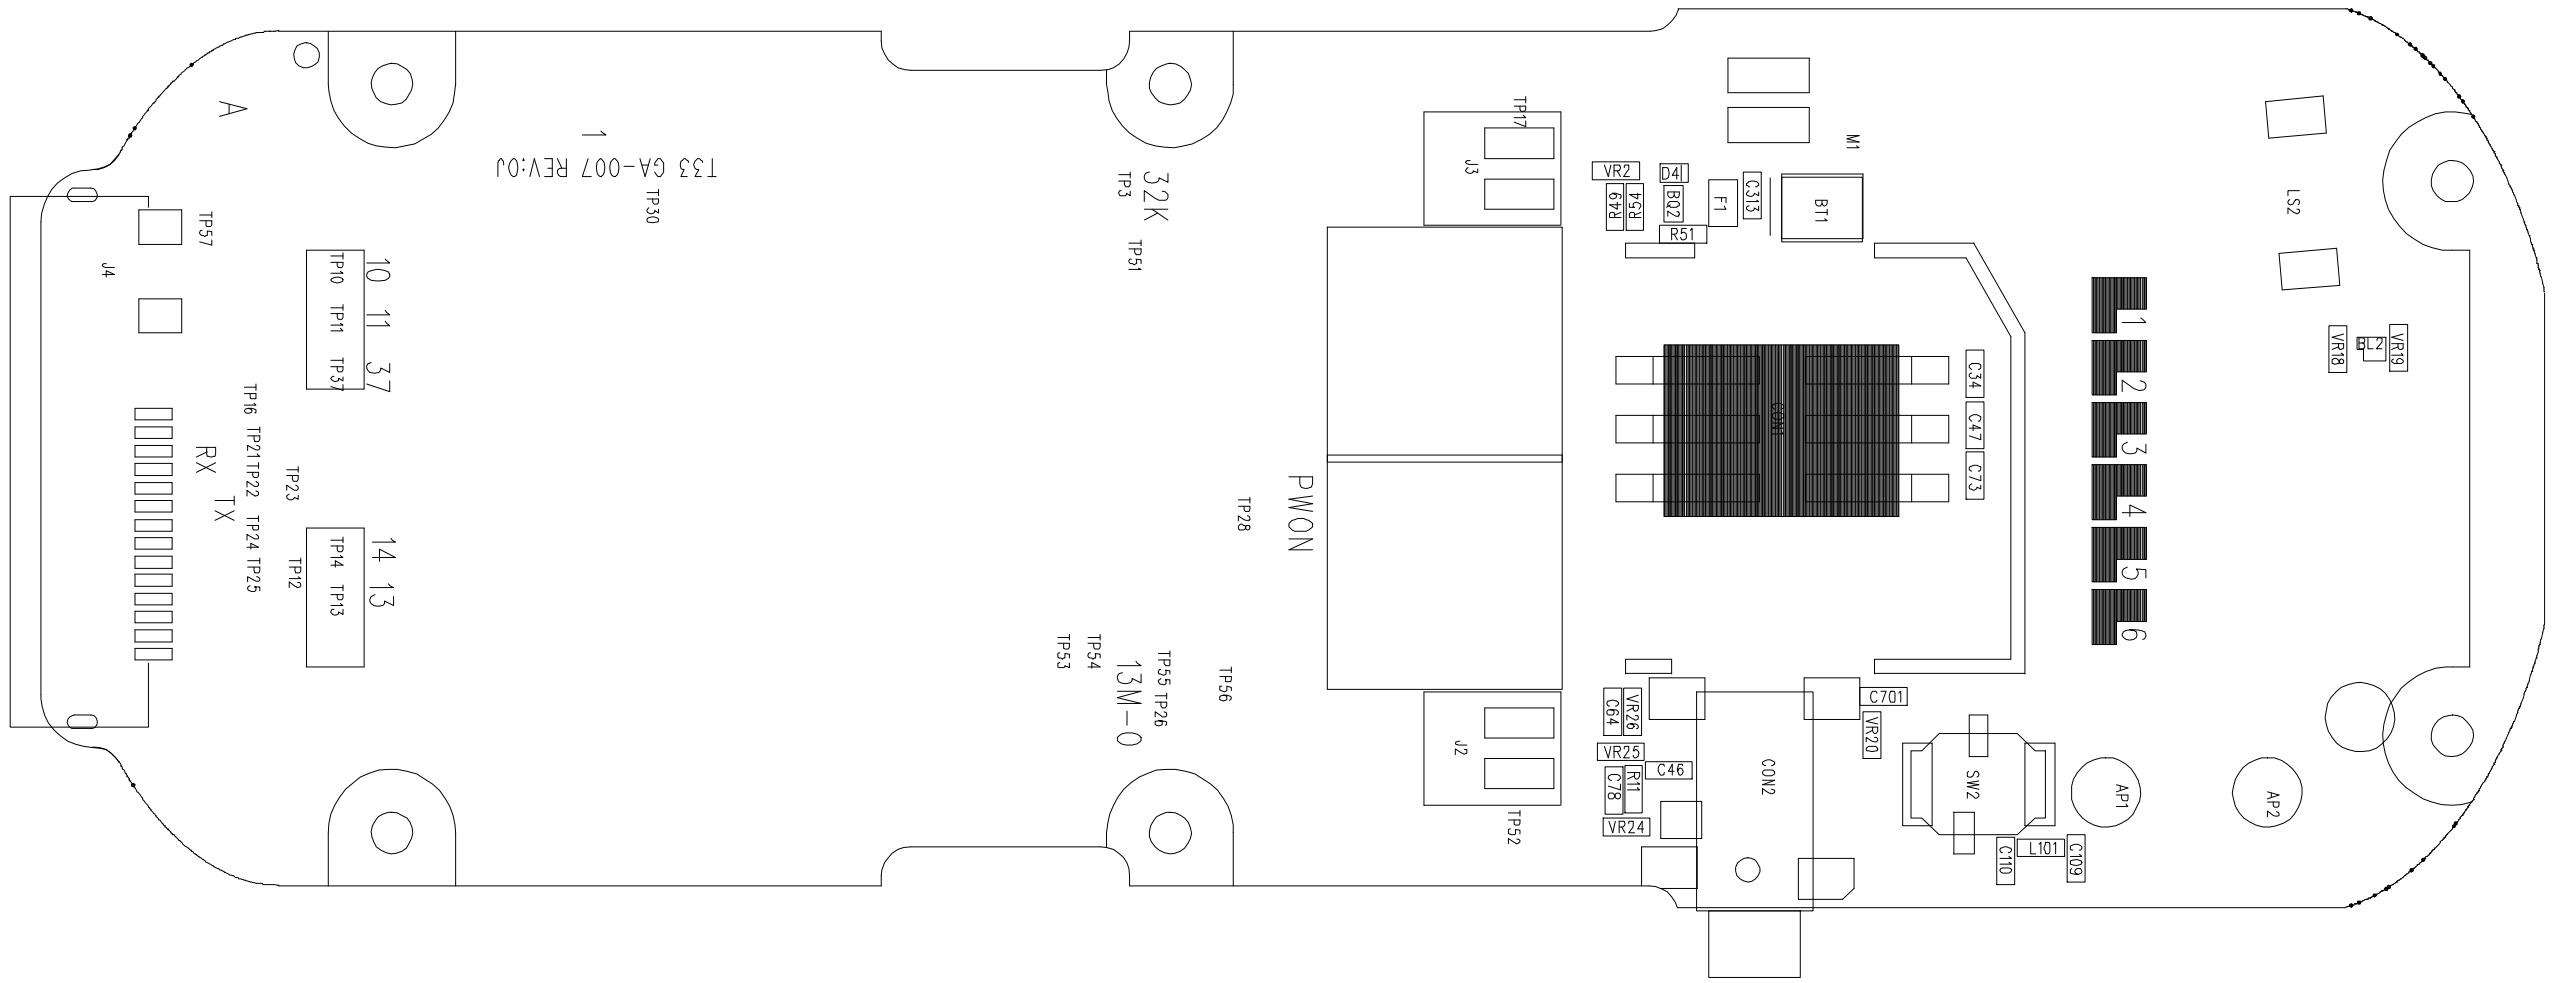

DualBand E360 (GARNET)

**REVISIONS**

GSM SERVICE SUPPORT GROUP	2002.09.20
Level 3 Board Layout	Rev. 1.0
DualBand E360 (GARNET)	
Ralf Lorenzen-Scheil, Michael Hansen	Page 1 of 4

133 GA-007 REV:0J

**REVISIONS**

GSM SERVICE SUPPORT GROUP	2002.09.20
Level 3 Board Layout	Rev. 1.0
DualBand E360 (GARNET)	
Ralf Lorenzen-Scheil, Michael Hansen	Page 2 of 4

DualBand E360 (GARNET)

DualBand E360 (GARNET)

**REVISIONS**

GSM SERVICE SUPPORT GROUP	2002.09.20
Level 3 Board Layout	Rev. 1.0
DualBand E360 (GARNET)	
Ralf Lorenzen-Scheil, Michael Hansen	Page 3 of 4

**REVISIONS**

GSM SERVICE SUPPORT GROUP	2002.09.20
Level 3 Board Layout	Rev. 1.0
DualBand E360 (GARNET)	
Ralf Lorenzen-Scheil, Michael Hansen	Page 4 of 4