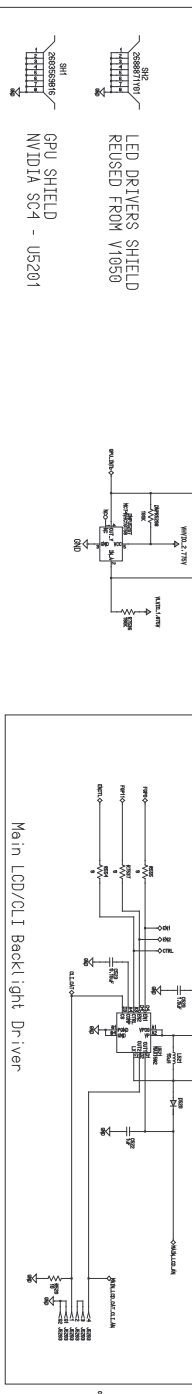

EQUIPMENT: VERODI DRAWN BY: JES RXPD CHK: JES MFG CRT1 CHK: JES QA CHK: JES Changed by: DANIELE VERODI Date: July 17, 2005	TITLE: E1070 - TARAZED FLIP P4 SIZE: REV: Drawing Number: Page: Of: Date: July 17, 2005 Time: 1:38:58 PM

THE NEXT IS DRAWING NUMBER: 8 7 6 5 4 3 2 1

LED DRIVERS SHIELD
REUSED FROM V1050

GPU SHIELD
NVIDIA SC4 - US201

Main LOD/CLI Backlight Driver

CORE PADS

- CN1 320571B08
- CN2 320569B01
- CN3 320569B01
- CN4 320569B01
- CN5 320569B01