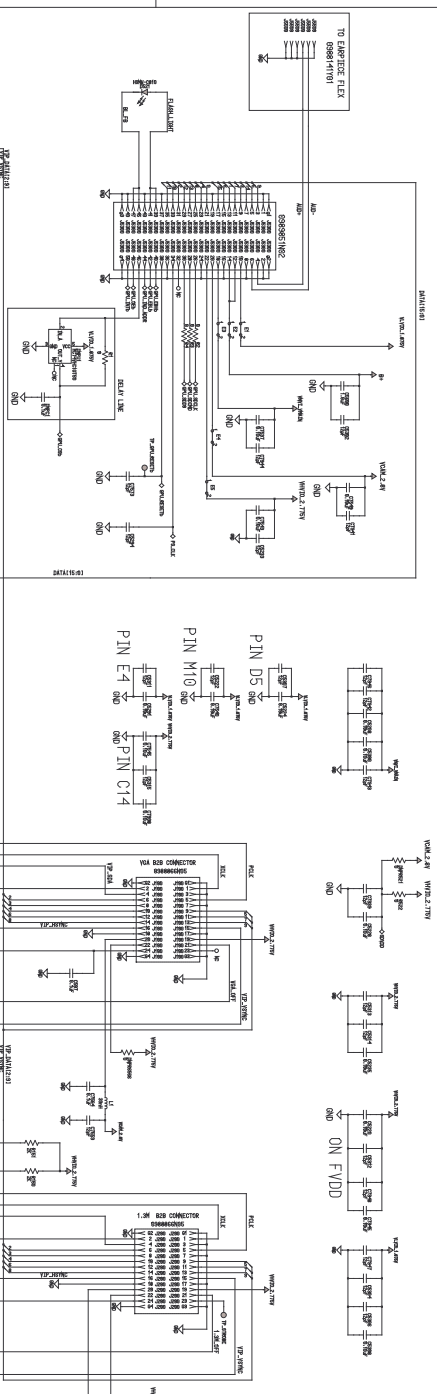

EQUIPMENT: VERODI DRAWN BY: JES RXPD CHK: JES MFG CRT1 CHK: JES QA CHK: JES Changed by: DANIELE VERODI Date: July 17, 2005	TITLE: E1070 - TARAZED FLIP P4 SIZE: REV: Drawing Number: Page: Of: Date: July 17, 2005 Time: 1:38:58 PM

THE NEXT IS DRAWING NUMBER: 8 7 6 5 4 3 2 1

LED DRIVERS SHIELD
REUSED FROM V1050

GPU SHIELD
NVIDIA SC4 - US201

Main LOD/CLI Backlight Driver

CORE PADS

- CN1 320571B08
- CN2 320569B01
- CN3 320569B01
- CN4 320569B01
- CN5 320569B01