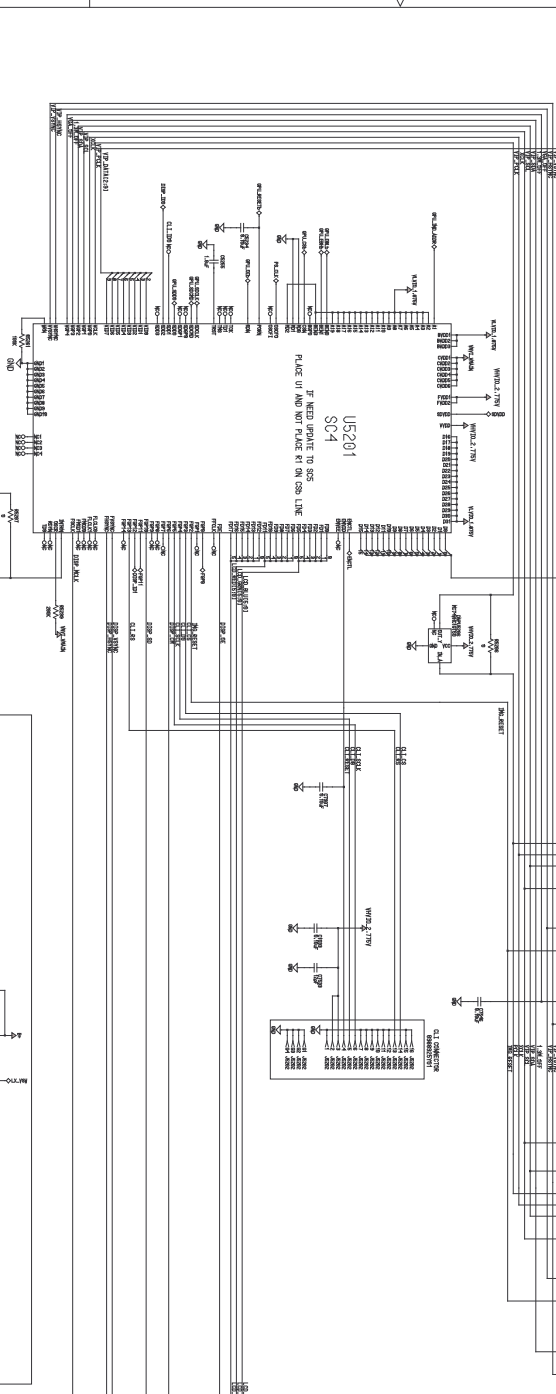

EQUIPMENT: VERODI DRAWN BY: JES RXPD CHK: JES MFG CRT1 CHK: JES QA CHK: JES Changed by: DANIELE VERODI Date: July 17, 2005	TITLE: E1070 - TARAZED FLIP P4 SIZE: REV: Drawing Number: Page: Of: Date: July 17, 2005 Time: 1:38:58 PM

THE NEXT IS DRAWING NUMBER: 8 7 6 5 4 3 2 1

LED DRIVERS SHIELD
REUSED FROM V1050

GPU SHIELD
NVIDIA SC4 - US201

Main LOD/CLI Backlight Driver

CORE PADS

- CN1 320571B08
- CN2 320569B01
- CN3 320569B01
- CN4 320569B01
- CN5 320569B01