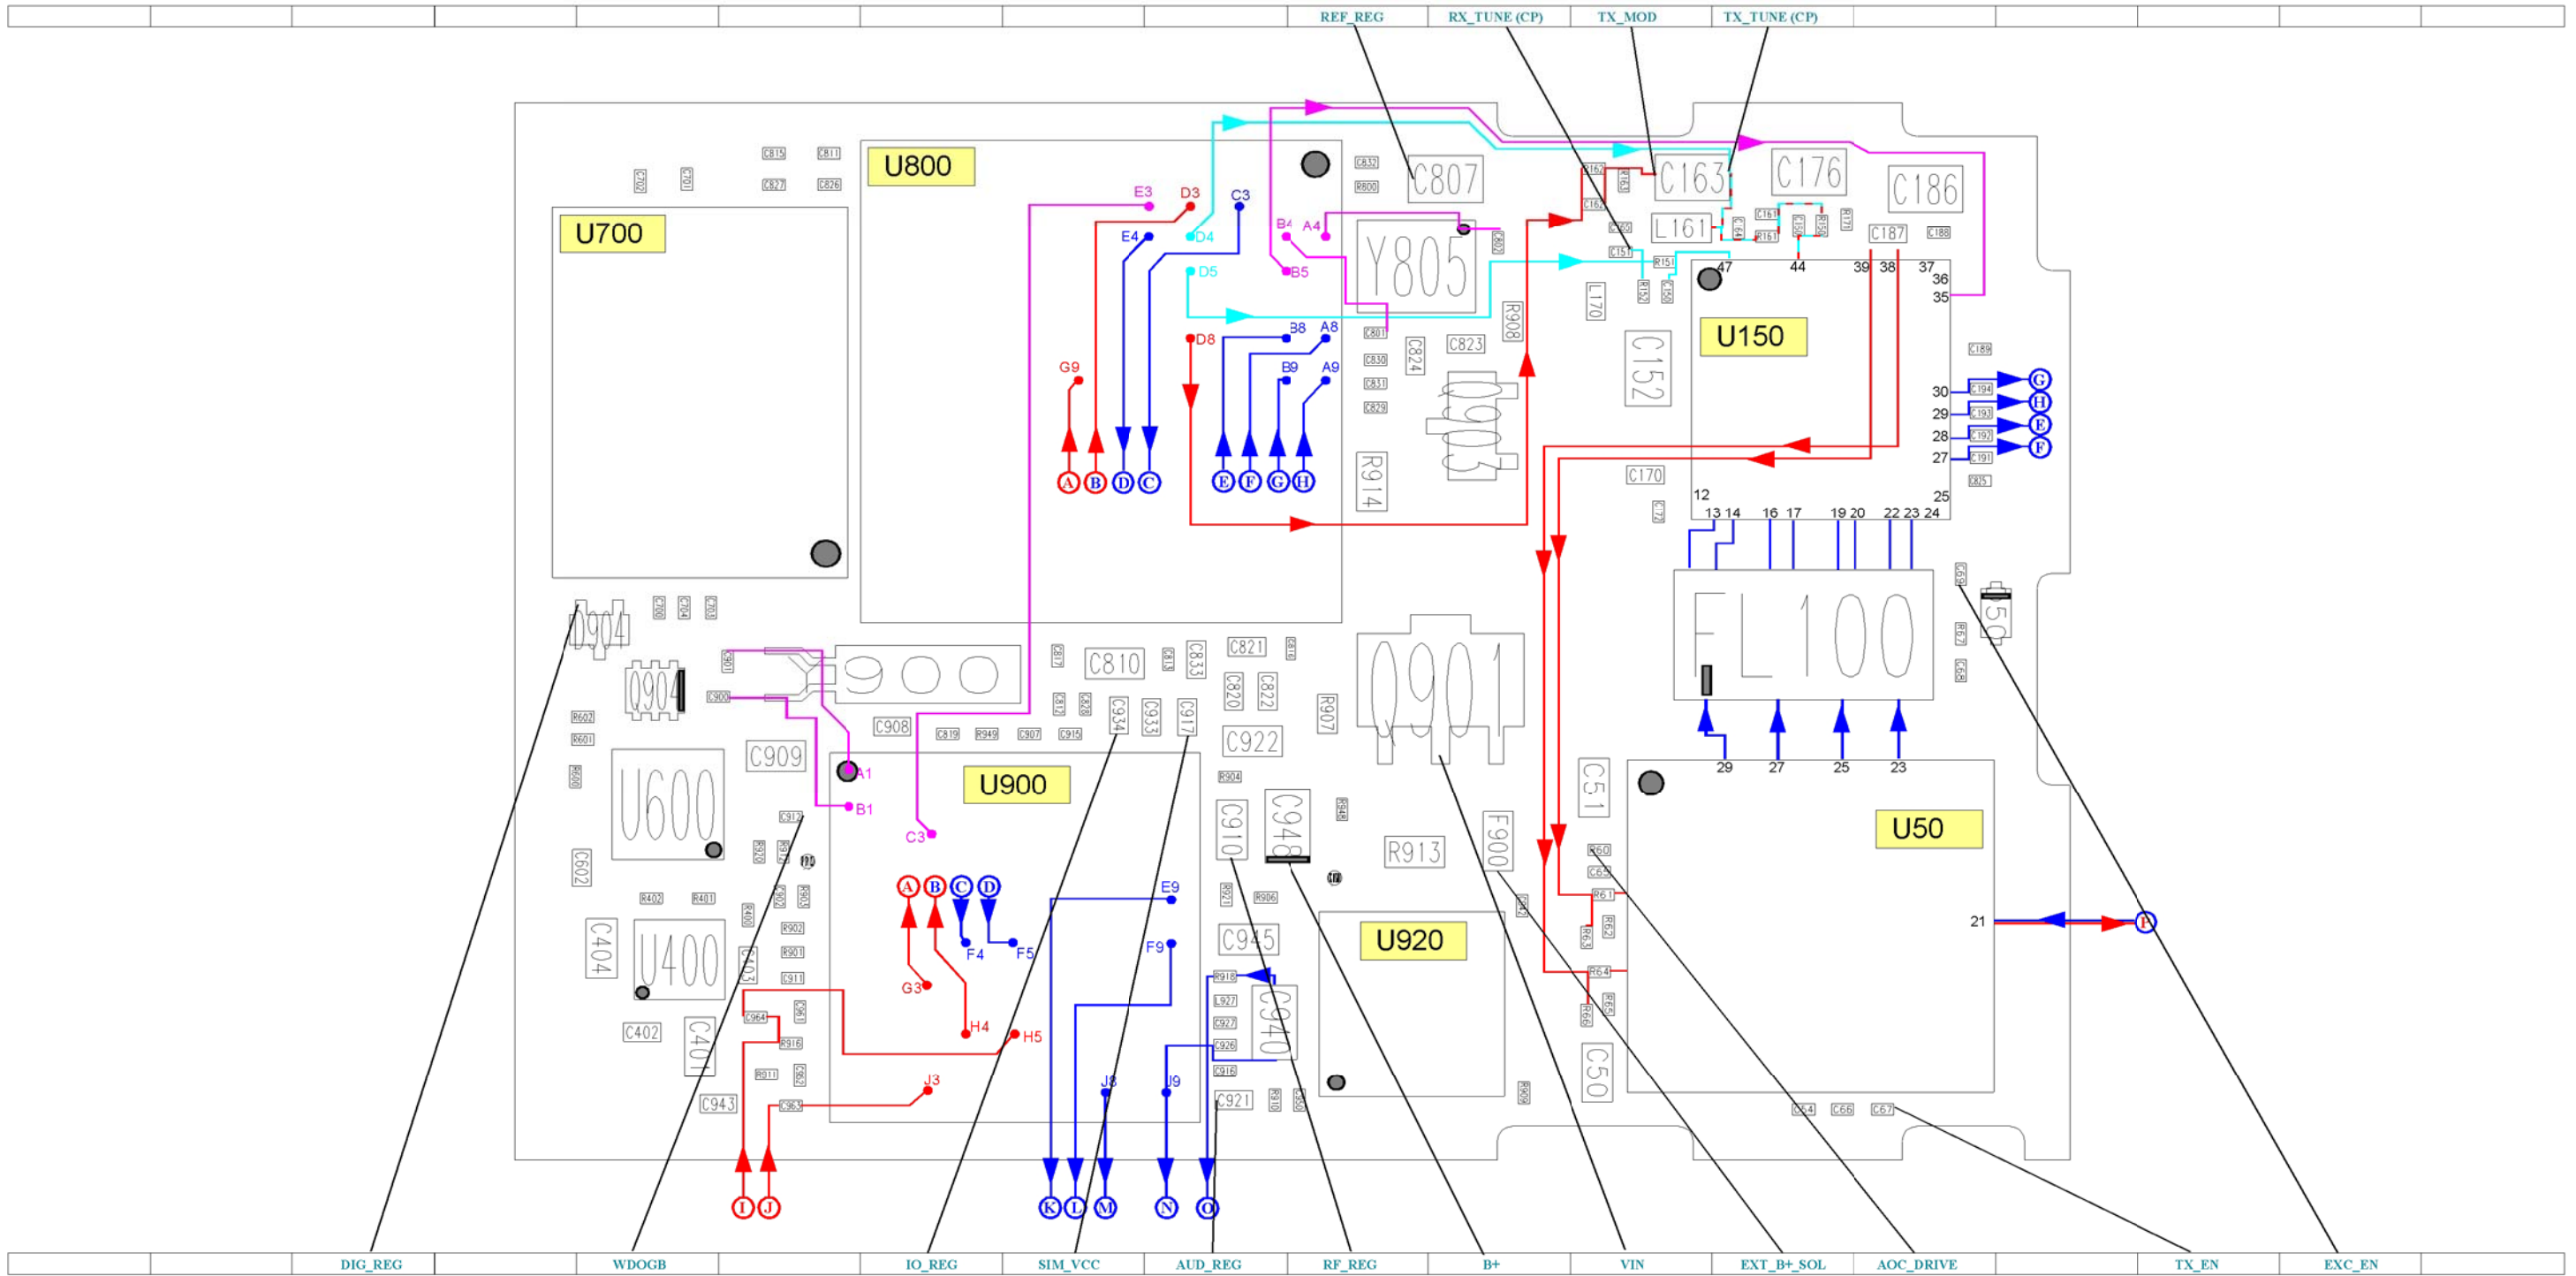

Signals from / to SOM

	Head_MIC
	MIC
	Alert_P
	Alert_N
	Speaker_P
	Speaker_N
	Head_Speaker
	Antenna

REVISIONS

Service Engineering & Optimization	2004.03.30
Level 3 Signal Flow	Rev. 1.0
C650	P3
Alexander Buehler, Michael Hansen	Page 2 of 3

Signals internal of SOM

A	ADC_N
B	ADC_P
C	DAC_N
D	DAC_P
E	BB_IK
F	BB_L
G	BB_QX
H	BB_Q

Signals out of SOM

I	IHead_MIC
J	MIC
K	Alert_P
L	Alert_N
M	Speaker_P
N	Speaker_N
O	IHead_Speaker
P	Antenna

REVISIONS

Service Engineering & Optimization	2004.03.30
Level 3 Signal Flow	Rev. 1.0
C 650 (SOM)	P3a
Alexander Buehler, Michael Hansen	Page 3 of 3