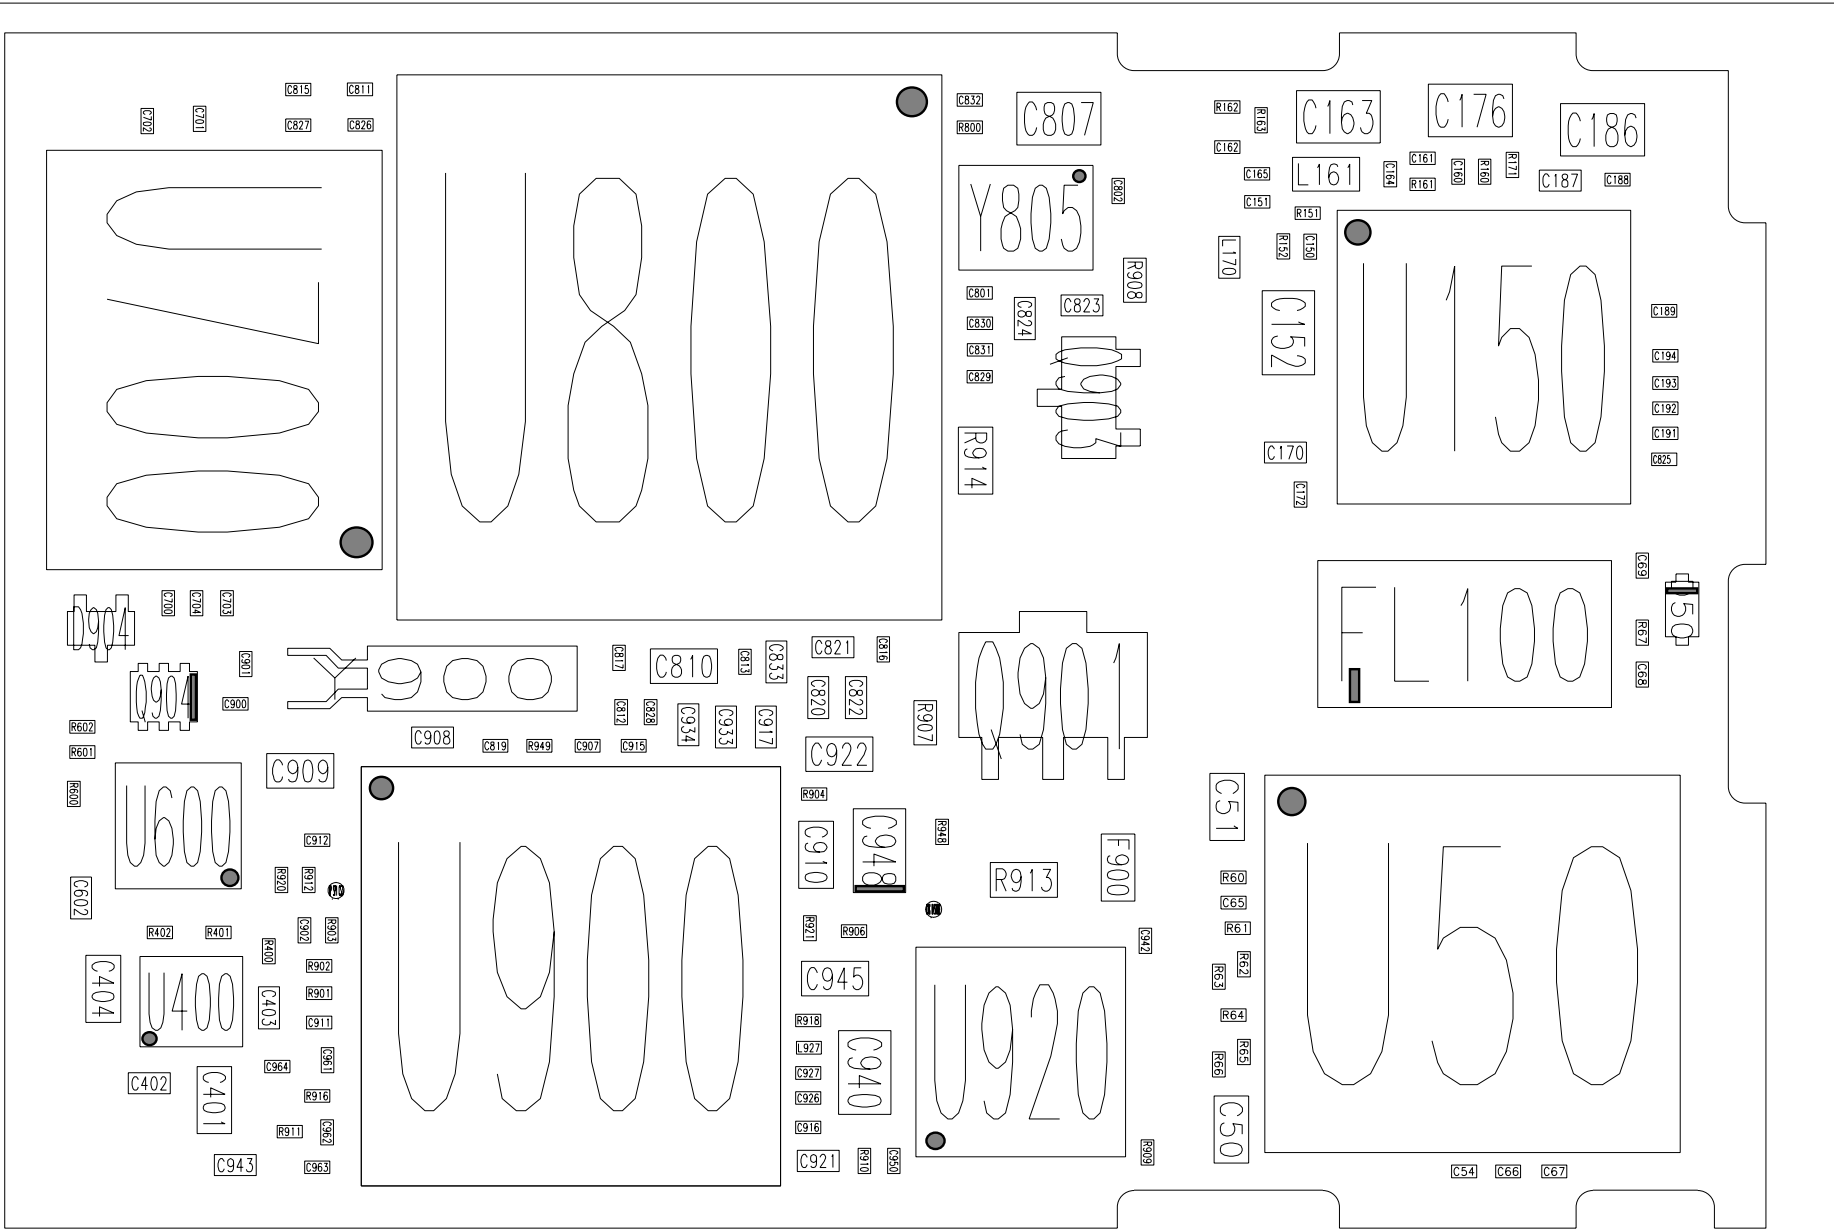

# SOM\_P3a

**GSM**  
Service Support  
Level 3 Authorized

## REVISIONS

Revision	Description	Date
2064.03.02 <td>GSM SERVICE SUPPORT GROUP <td></td> </td>	GSM SERVICE SUPPORT GROUP <td></td>	
Rev. 1.0 <td>Level 3 Board Layout <td></td> </td>	Level 3 Board Layout <td></td>	
P3a	SOM (System on Module)	
Page 1 of 1	Alexander Buchler, Michael Hansen	