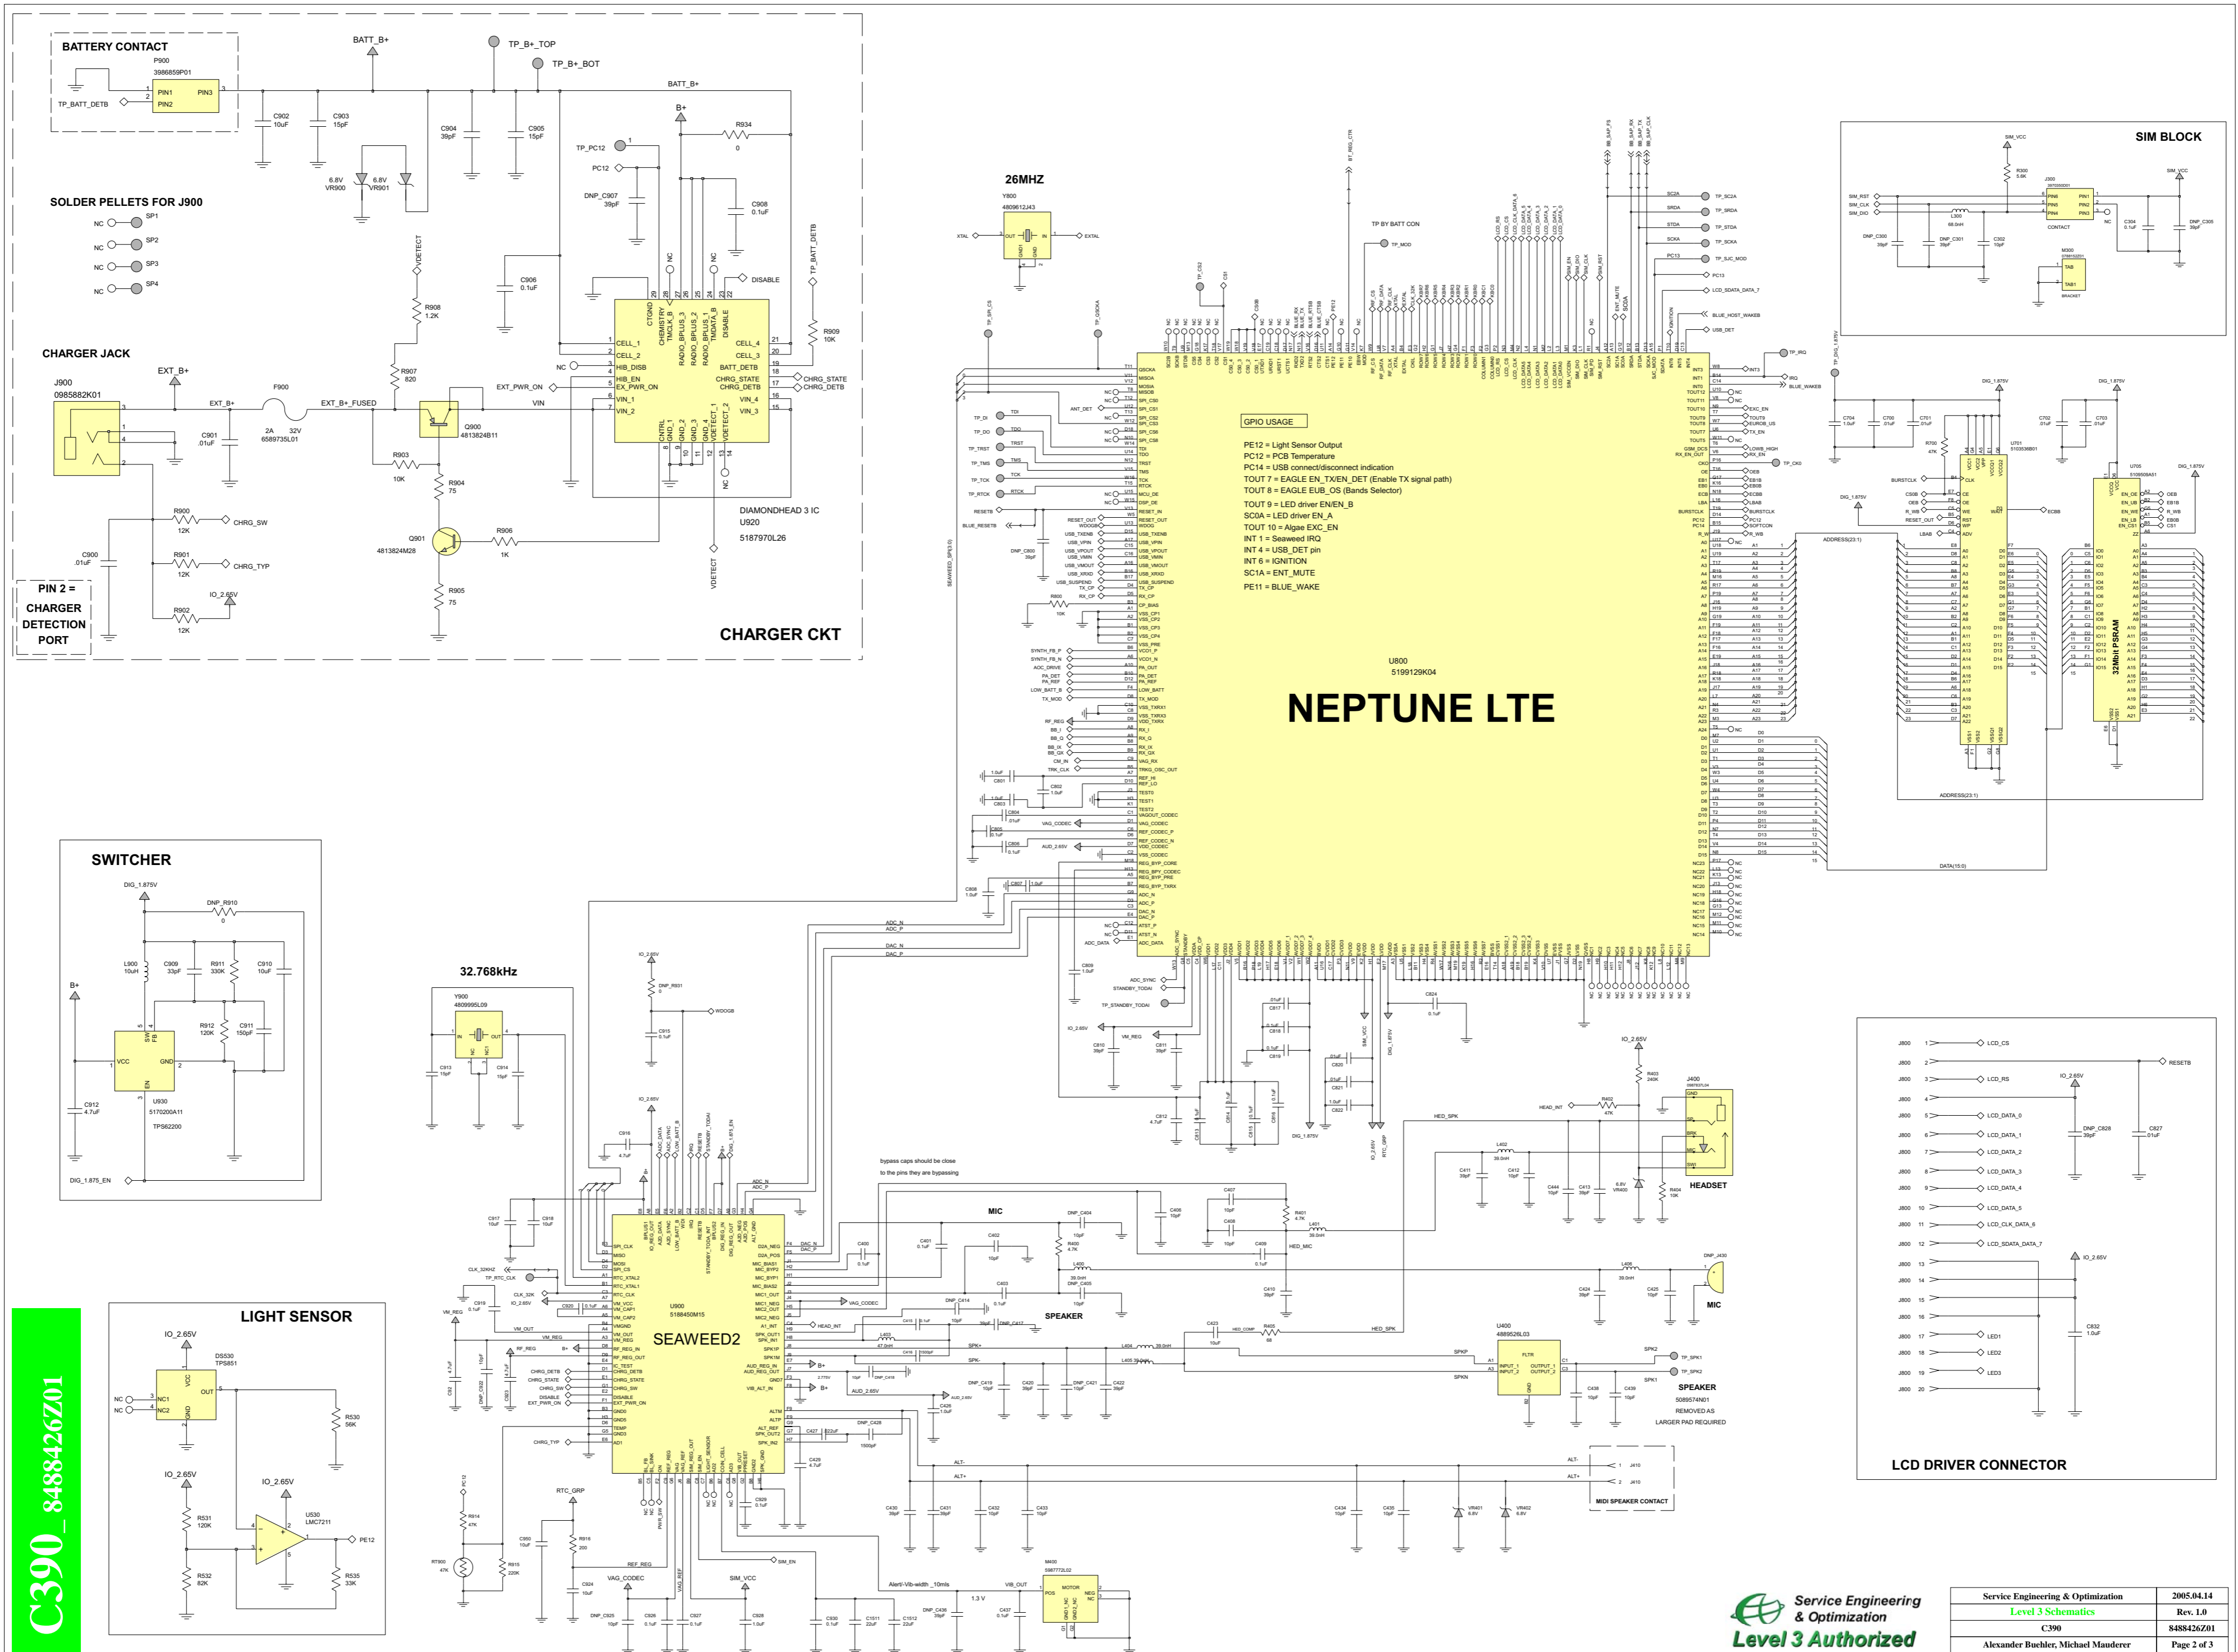

POTENTIAL ARRAY GROUPS:

- C430 & C431
- C432 & C433
- C434 & C435
- C390 & C437
- C419 & C421
- C420 & C422
- VR900 & VR901

LCD BEZEL RESONATOR

FRONT ENDO GROUNDING

ANTENNA

C390_8488426Z01

C390_8488426Z01