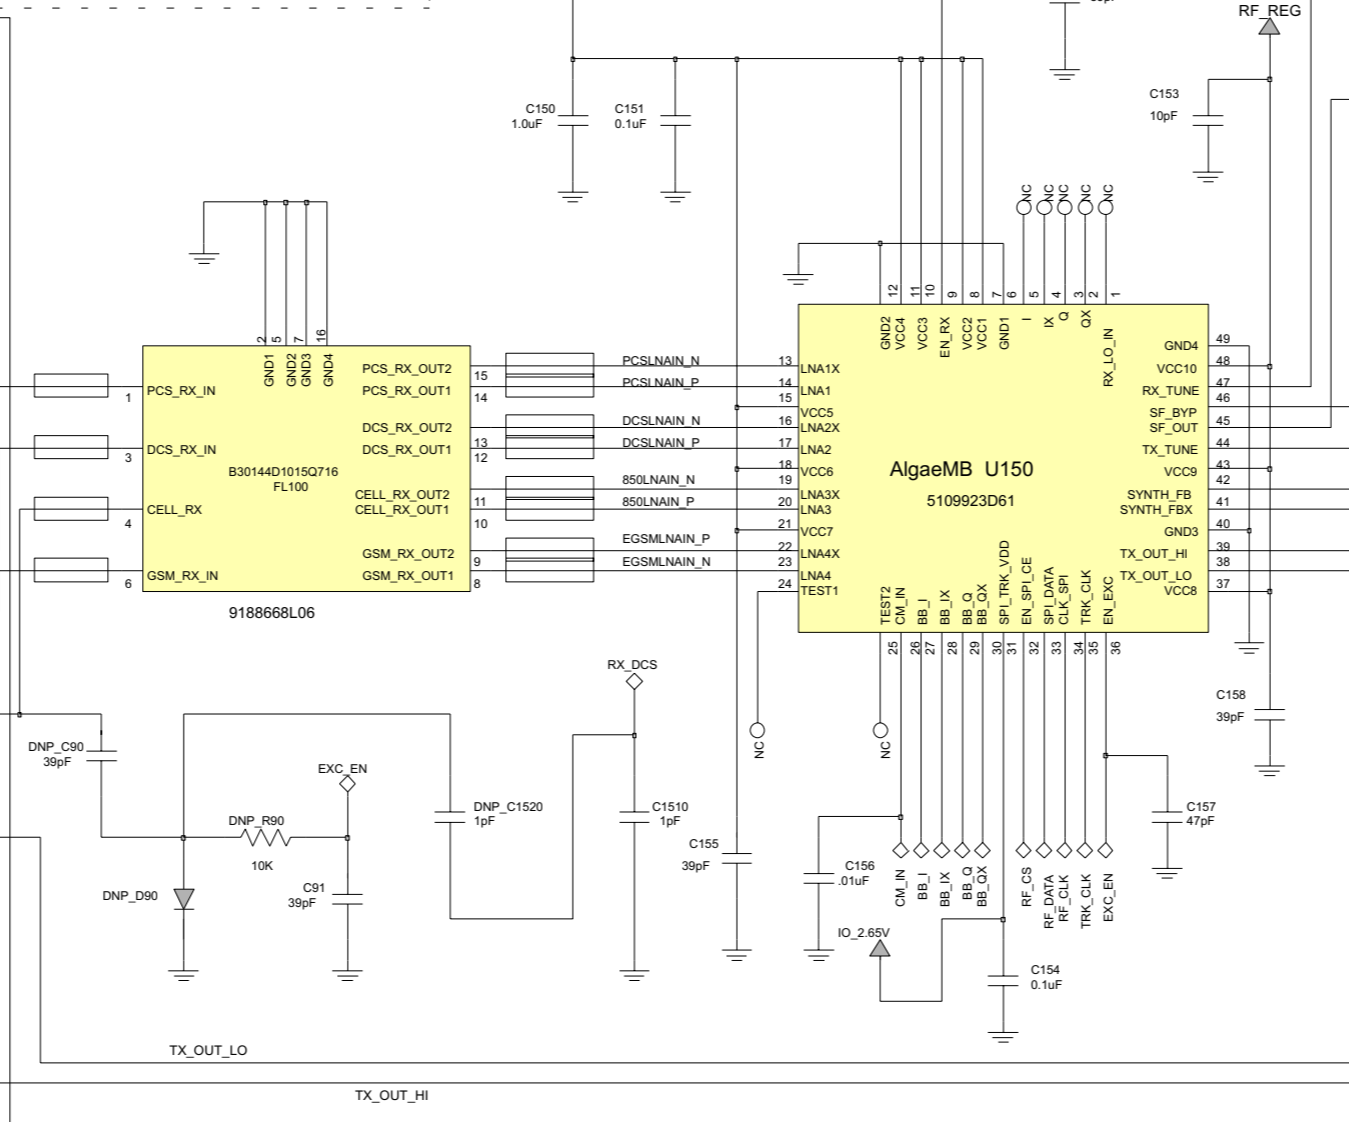

POTENTIAL ARRAY GROUPS:

- C430 & C431
- C432 & C433
- C434 & C435
- C390 & C437
- C419 & C421
- C420 & C422
- VR900 & VR901

LCD BEZEL RESONATOR

FRONT ENDO GROUNDING

ANTENNA

C390_8488426Z01

C390_8488426Z01