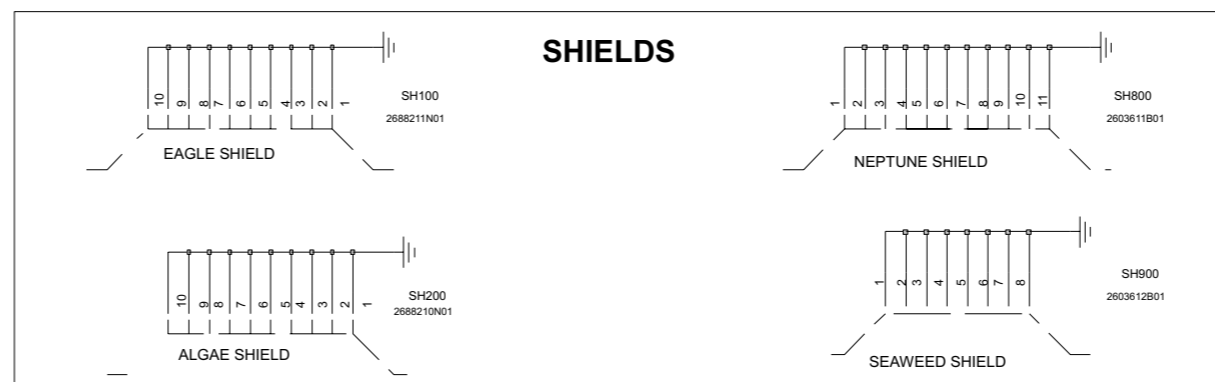

POTENTIAL ARRAY GROUPS:

- C430 & C431
- C432 & C433
- C434 & C435
- C390 & C437
- C419 & C421
- C420 & C422
- VR900 & VR901

LCD BEZEL RESONATOR

FRONT ENDO GROUNDING

ANTENNA

C390_8488426Z01

C390_8488426Z01