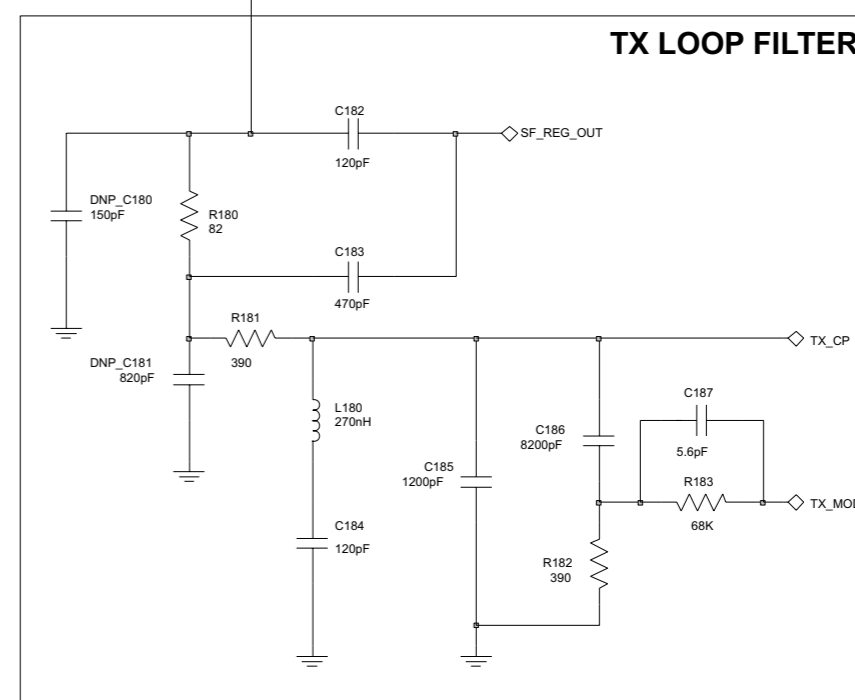

POTENTIAL ARRAY GROUPS:

- C430 & C431
- C432 & C433
- C434 & C435
- C390 & C437
- C419 & C421
- C420 & C422
- VR900 & VR901

LCD BEZEL RESONATOR

FRONT ENDO GROUNDING

ANTENNA

C390_8488426Z01

C390_8488426Z01