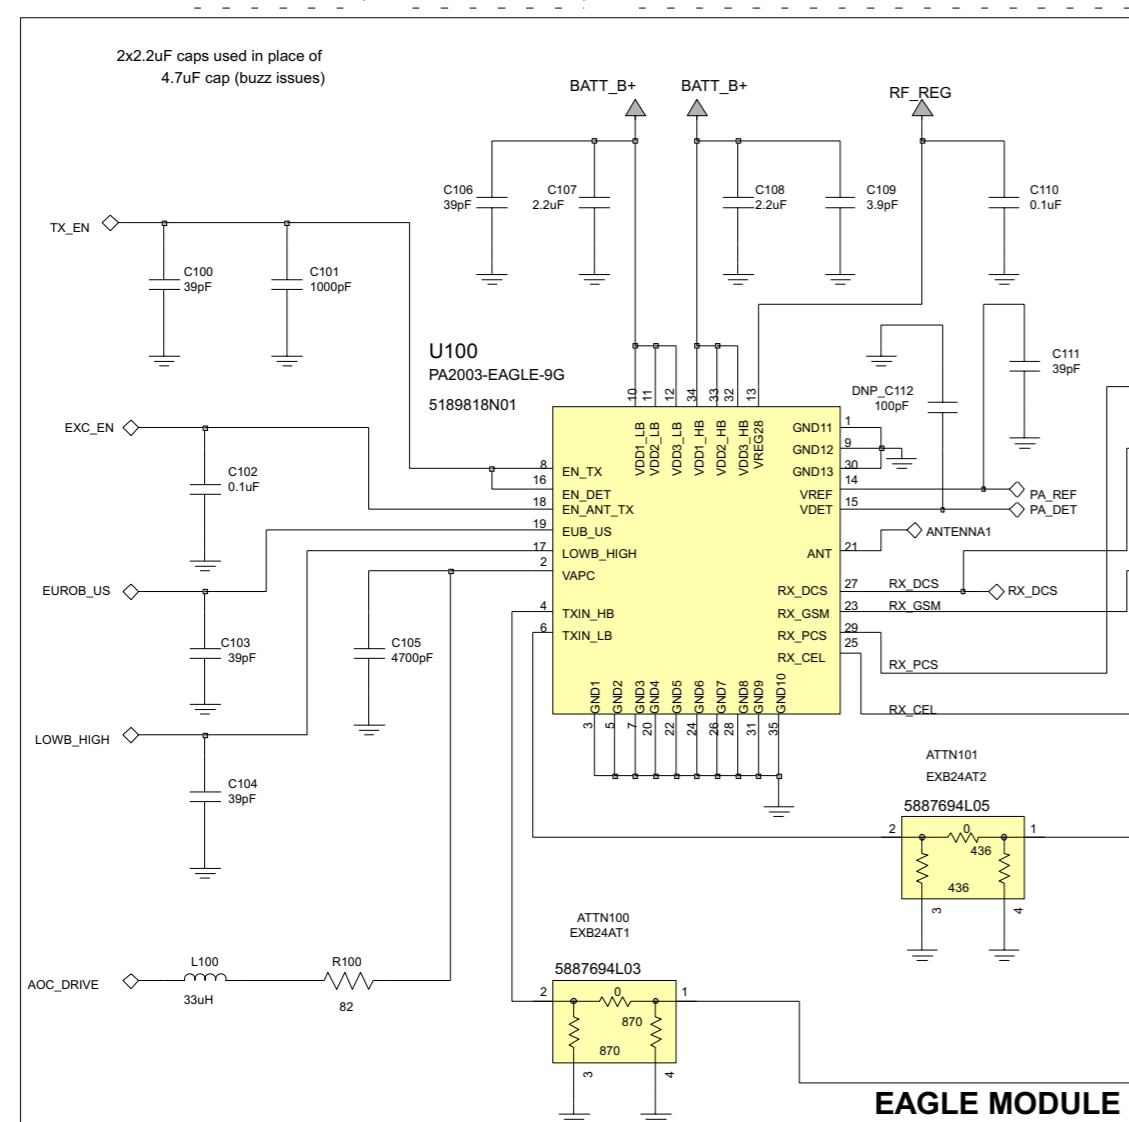

POTENTIAL ARRAY GROUPS:

- C430 & C431
- C432 & C433
- C434 & C435
- C390 & C437
- C419 & C421
- C420 & C422
- VR900 & VR901

LCD BEZEL RESONATOR

FRONT ENDO GROUNDING

ANTENNA

C390_8488426Z01

C390_8488426Z01