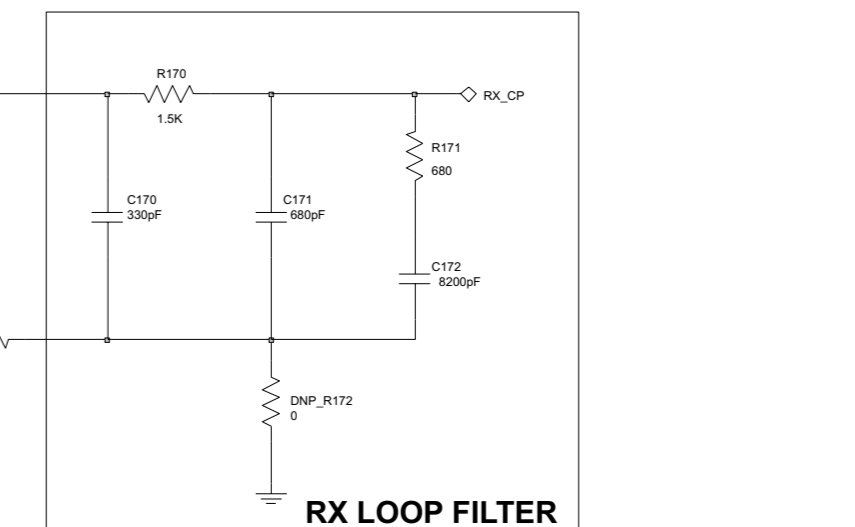

POTENTIAL ARRAY GROUPS:

- C430 & C431
- C432 & C433
- C434 & C435
- C390 & C437
- C419 & C421
- C420 & C422
- VR900 & VR901

LCD BEZEL RESONATOR

FRONT ENDO GROUNDING

ANTENNA

C390_8488426Z01

C390_8488426Z01