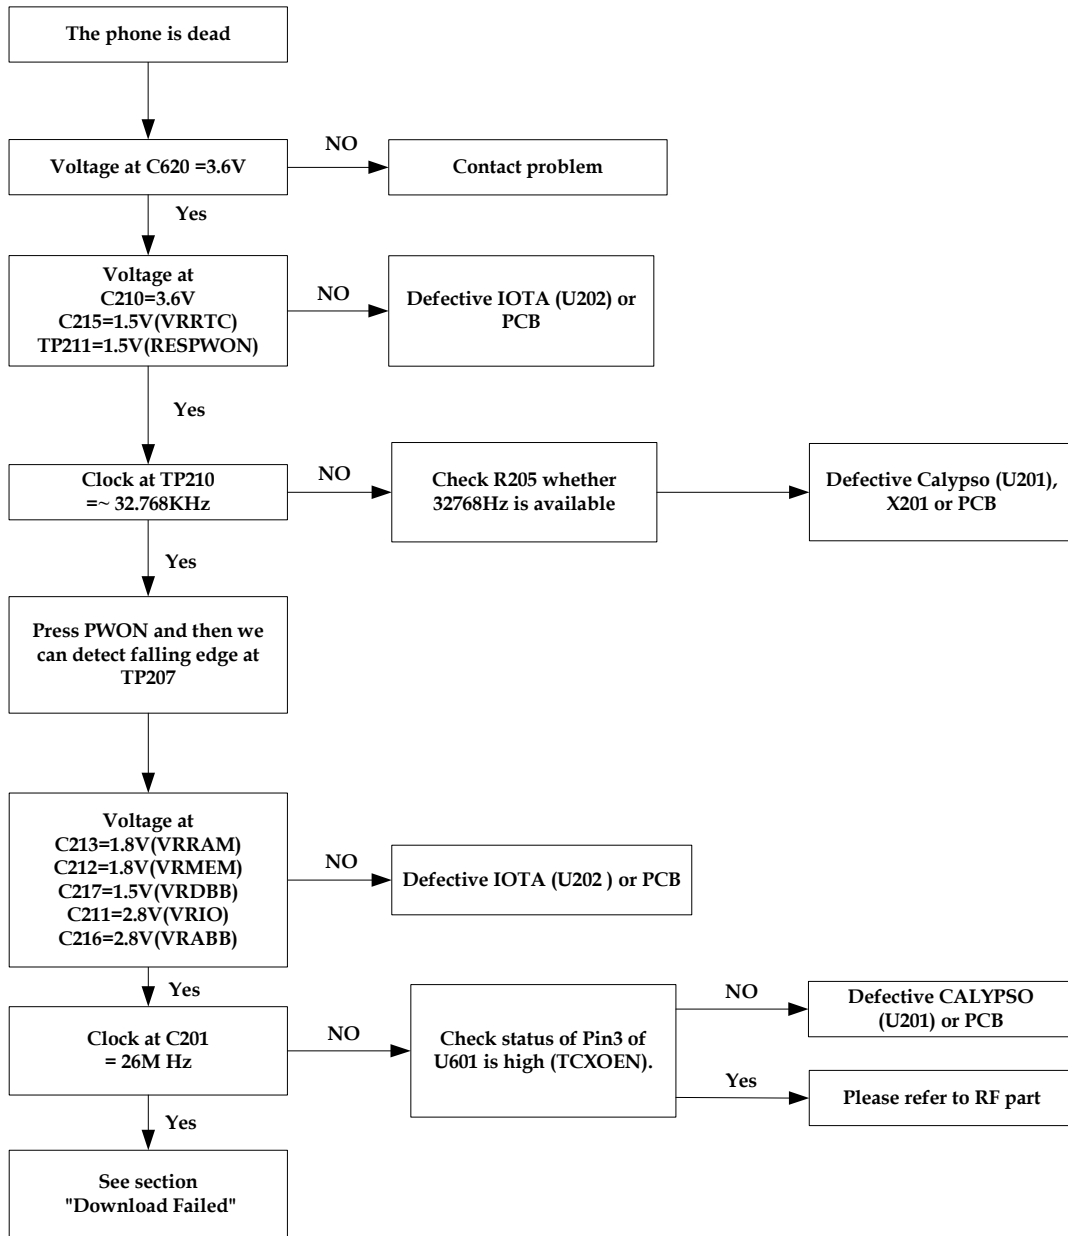

MOTOROLA

Personal Communications Sector

**GSM
Service Support
Level 3 Authorized**

GSM Service Support

Training - Documentation - Engineering

C168

**Level 3
Debug Guide
10/31/05
V1.0**

INDEX

1. Debug guide	3
<i>1.1 Baseband circuit Debug guide</i>	3
1.1.1 Phone is Dead	3
1.1.2 SIM Card Detection Error	4
1.1.3 Audio Fail	5
1.1.3.1 Headset Fail	5
1.1.3.2 Speaker Fail	6
1.1.3.3 Handset Microphone Fail	7
1.1.3.4 Earphone Speaker Fail	8
1.1.4 LCM Fail	8
1.1.5 Charger Fail	9
1.1.6 Vibrator Fail.....	10
1.1.7 FM function Fail	10
<i>1.2 Radio Frequency circuit troubleshooting</i>	11
1.2.1 26MHz System clock fail	11
1.2.2 RF signal diagram in GSM900 Tx mode.....	12
1.2.3 RF signal diagram in DCS1800 TX mode.....	13
1.2.4 RF signal diagram in GSM900 Rx mode	14
1.2.5 RF signal diagram in DCS1800 RX mode.....	15

1. Debug guide

1.1 Baseband circuit Debug guide

1.1.1 Phone is Dead

Faulting Finding Chart of “Phone is Dead”

1.1.2 SIM Card Detection Error

Fault Finding Chart of "SIM Card Error"

1.1.3 Audio Fail

1.1.3.1 Headset Fail

Fault Finding chart of DCS1800 Rx part