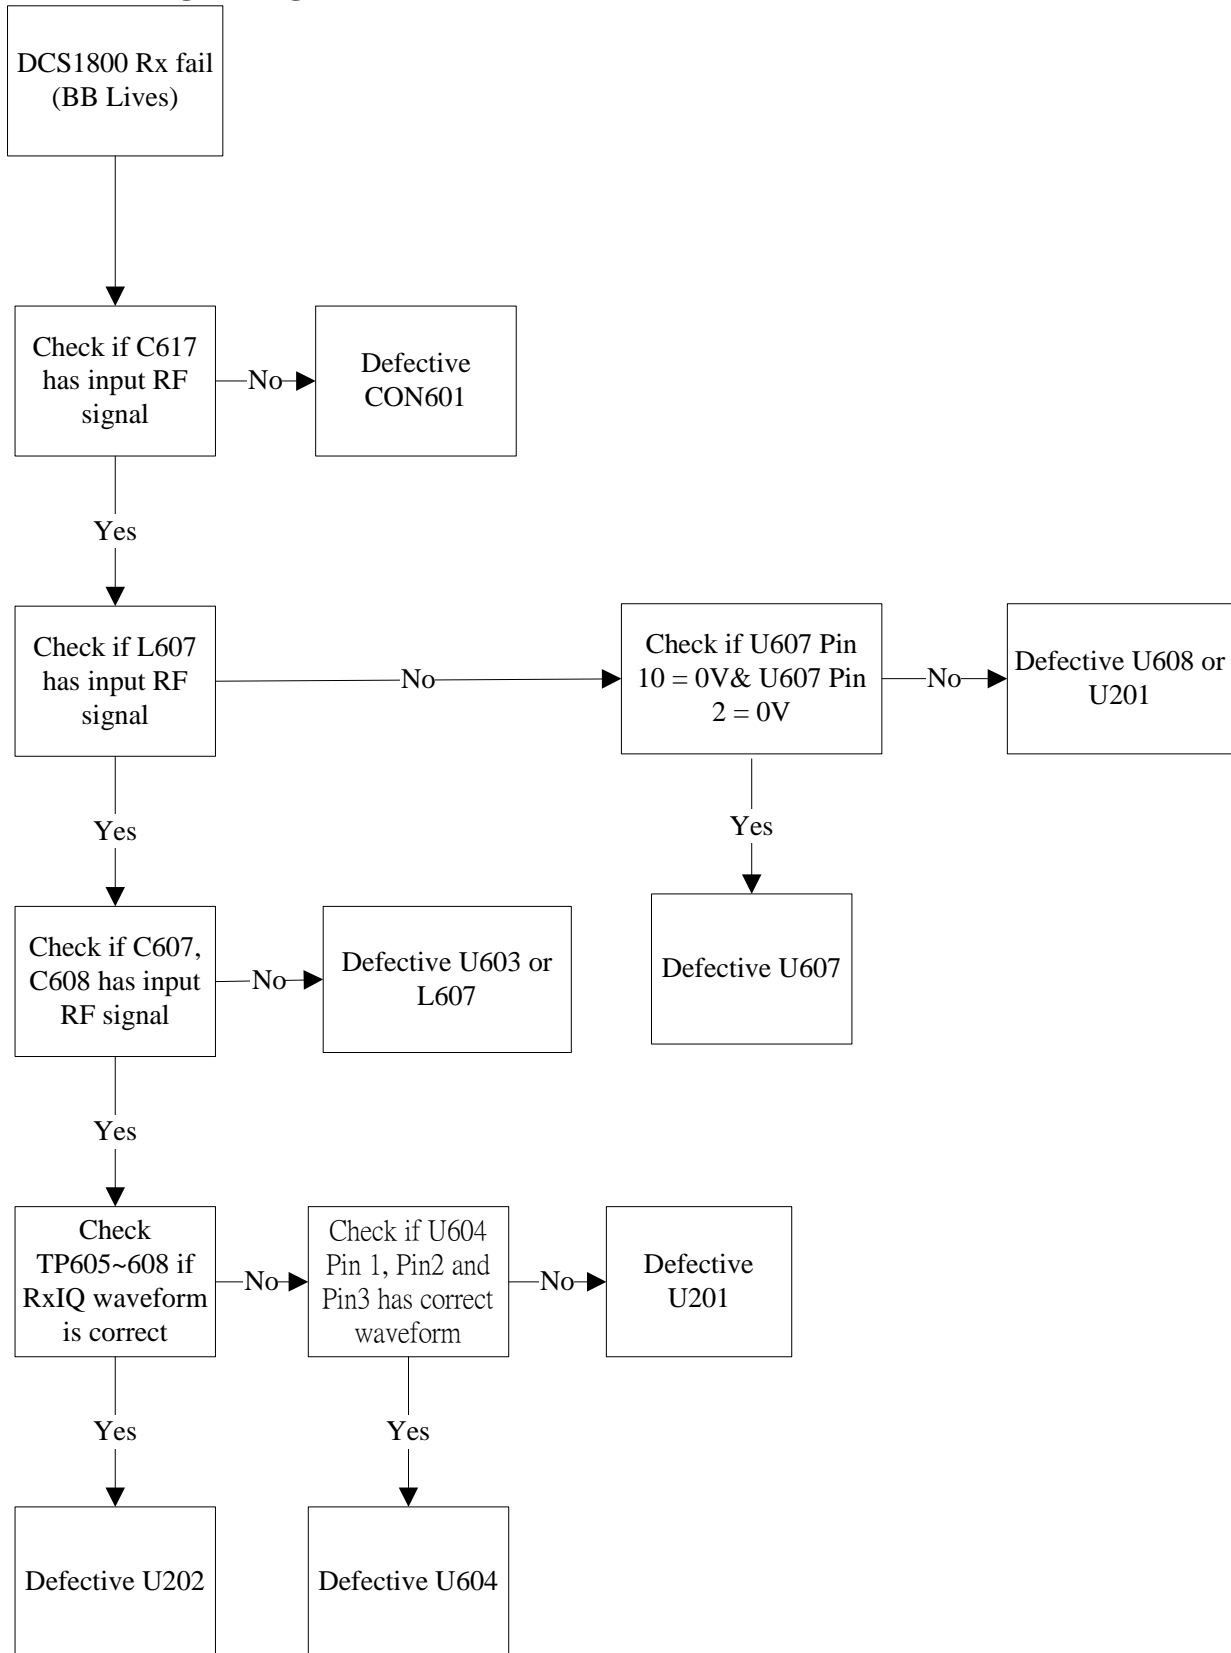

1. Debug guide

1.1 Baseband circuit Debug guide

1.1.1 Phone is Dead

Faulting Finding Chart of “Phone is Dead”

1.1.2 SIM Card Detection Error

Fault Finding Chart of "SIM Card Error"

1.1.3 Audio Fail

1.1.3.1 Headset Fail

Faulting Finding Chart of "Receiver fail"

1.1.4 LCM Fail

Faulting Finding Chart of "LCD fail"

1.1.5 Charger Fail

Faulting Finding Chart of “Charger fail”

1.1.6 Vibrator Fail

Faulting Finding Chart of "Vibrator failed"

1.1.7 FM function Fail

Faulting Finding Chart of "FM function faults"

1.2 Radio Frequency circuit troubleshooting

1.2.1 26MHz System clock fail

Fault Finding chart of 26MHz clock part

1.2.2 RF signal diagram in GSM900 Tx mode

Fault Finding chart of GSM900 Tx part

1.2.3 RF signal diagram in DCS1800 TX mode

Fault Finding chart of DCS1800 Tx part

1.2.4 RF signal diagram in GSM900 Rx mode

Fault Finding chart of GSM900 Rx part

1.2.5 RF signal diagram in DCS1800 RX mode