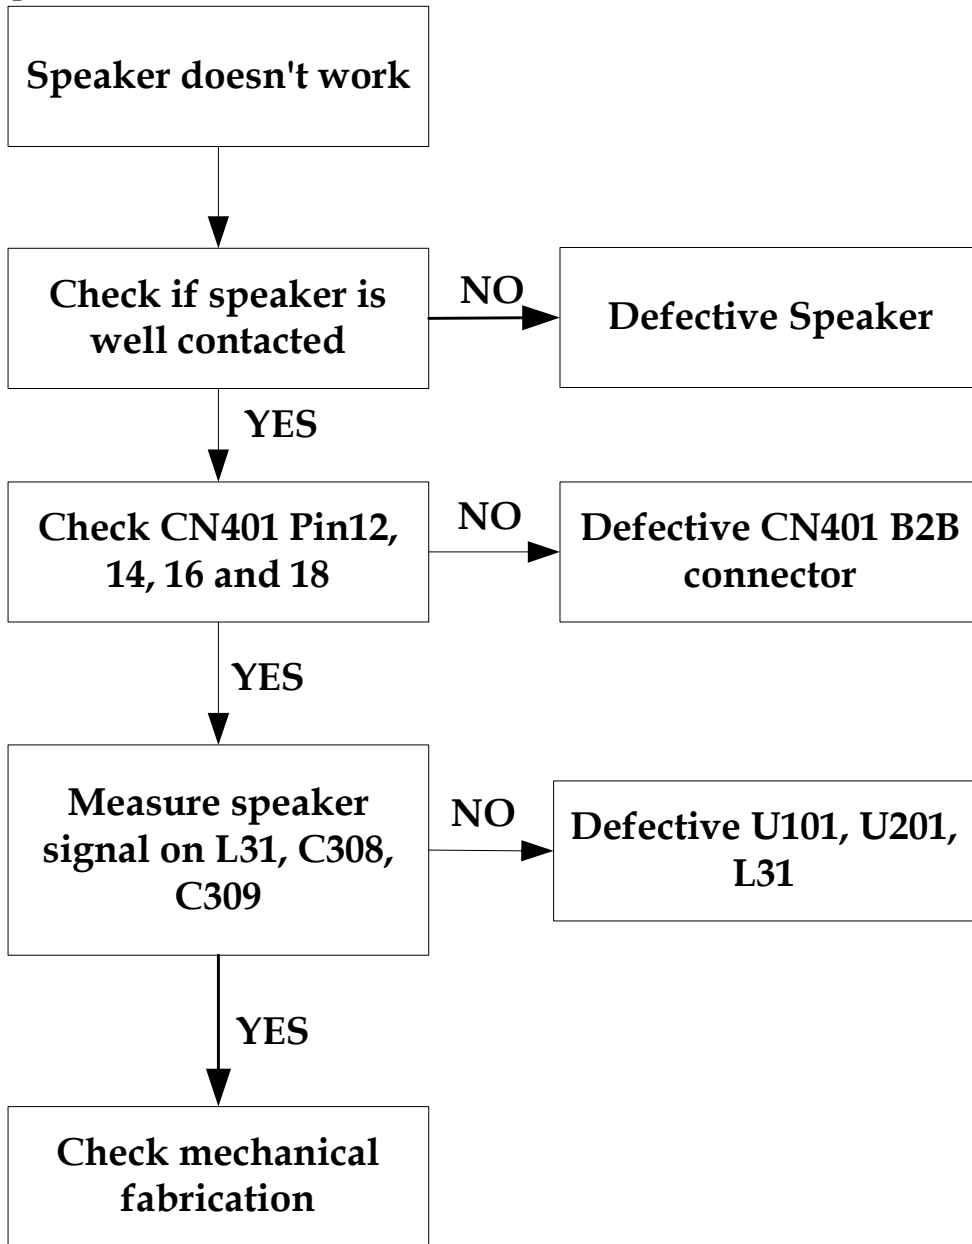

1. Debug guide	3
<i>1.1 Baseband circuit Debug guide</i>	3
1.1.1 Phone is Dead	3
1.1.2 SIM Card Detection Error	4
1.1.3 Audio Fail	5
1.1.3.1 Headset Fail	5
1.1.3.2 Speaker Fail	6
1.1.3.3 Handset Microphone Fail	7
1.1.3.4 Earphone Speaker Fail	8
1.1.4 LCM Fail	8
1.1.5 Charger Fail	9
1.1.6 Vibrator Fail.....	10
1.1.7 FM function Fail	10
<i>1.2 Radio Frequency circuit troubleshooting</i>	11
1.2.1 26MHz System clock fail	11
1.2.2 RF signal diagram in GSM900 Tx mode.....	12
1.2.3 RF signal diagram in DCS1800 TX mode.....	13
1.2.4 RF signal diagram in GSM900 Rx mode	14
1.2.5 RF signal diagram in DCS1800 RX mode.....	15

1. Debug guide

1.1 Baseband circuit Debug guide

1.1.1 Phone is Dead

Faulting Finding Chart of “Phone is Dead”

1.1.2 SIM Card Detection Error

Fault Finding Chart of "SIM Card Error"

1.1.3 Audio Fail

1.1.3.1 Headset Fail

Fault Finding Chart of "Headset fail"

1.1.3.2 Speaker Fail

Faulting Finding Chart of "Speaker fail"

1.1.3.3 Handset Microphone Fail

Faulting Finding Chart of "Microphone fail"

1.1.3.4 Earphone Speaker Fail

Faulting Finding Chart of "Receiver fail"

1.1.4 LCM Fail

Faulting Finding Chart of "LCD fail"

1.1.5 Charger Fail

Faulting Finding Chart of “Charger fail”

1.1.6 Vibrator Fail

Faulting Finding Chart of "Vibrator failed"