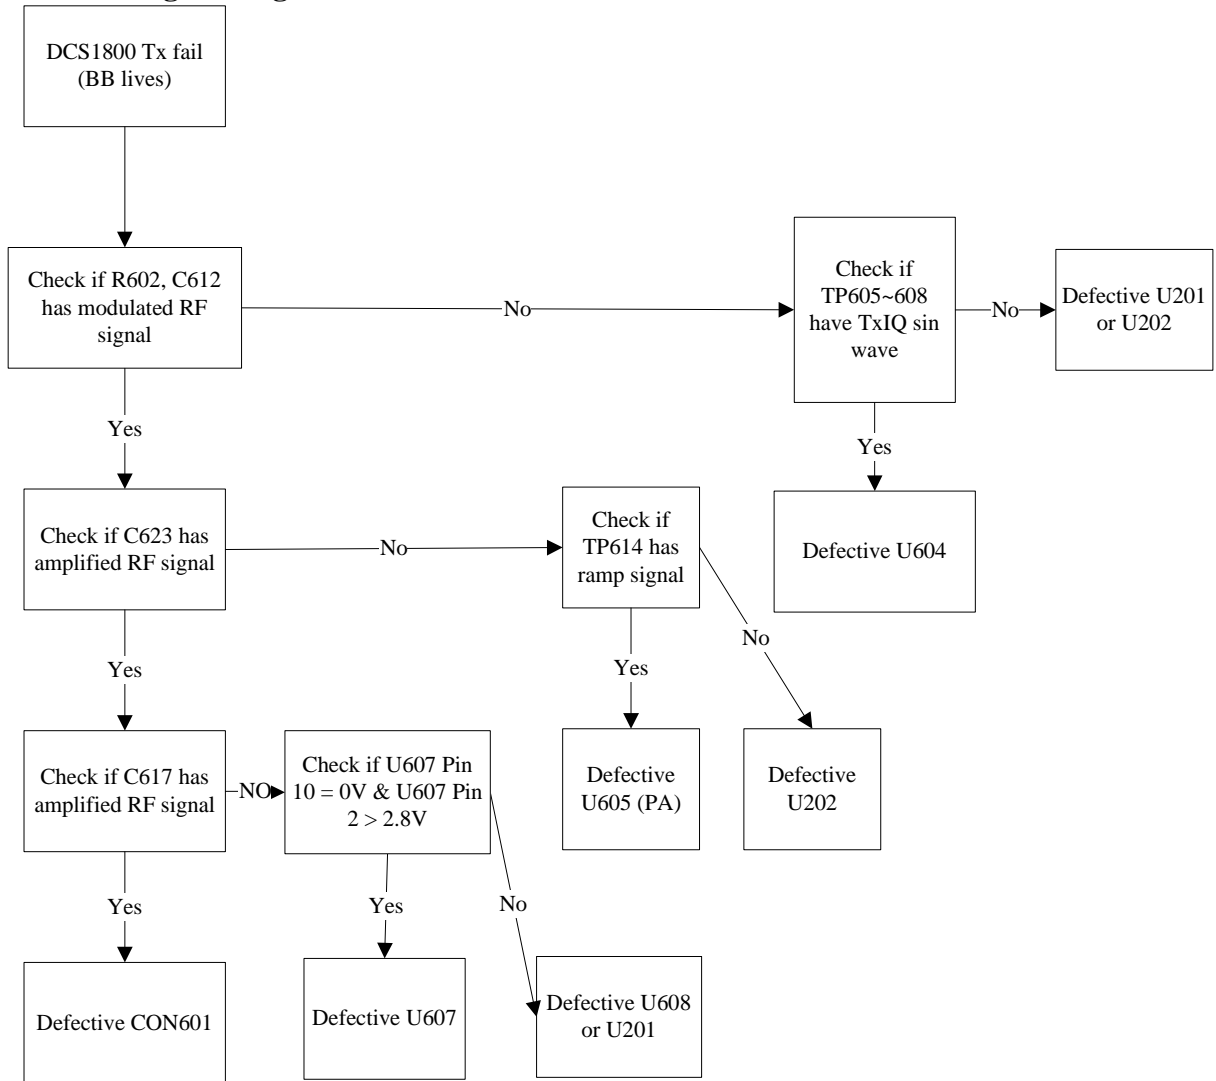

1.2.3 RF signal diagram in DCS1800 TX mode

Fault Finding chart of DCS1800 Tx part