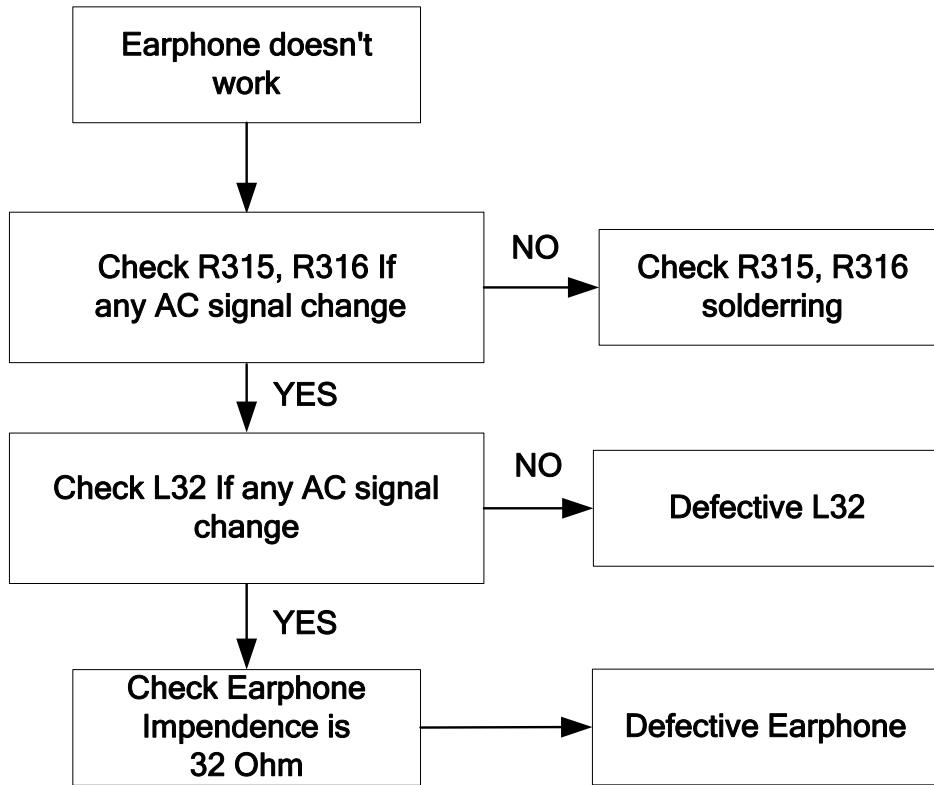

1. Debug guide

1.1 Baseband circuit Debug guide

1.1.1 Phone is Dead

Faulting Finding Chart of “Phone is Dead”

1.1.2 SIM Card Detection Error

Fault Finding Chart of "SIM Card Error"

1.1.3 Audio Fail

1.1.3.1 Headset Fail

Fault Finding Chart of "Headset fail"

1.1.3.2 Speaker Fail

Faulting Finding Chart of "Speaker fail"

1.1.3.3 Handset Microphone Fail

Faulting Finding Chart of "Microphone fail"

1.1.3.4 Earphone Speaker Fail

Faulting Finding Chart of "Receiver fail"

1.1.4 LCM Fail

Faulting Finding Chart of "LCD fail"

1.1.5 Charger Fail

Faulting Finding Chart of “Charger fail”

1.1.6 Vibrator Fail

Faulting Finding Chart of "Vibrator failed"