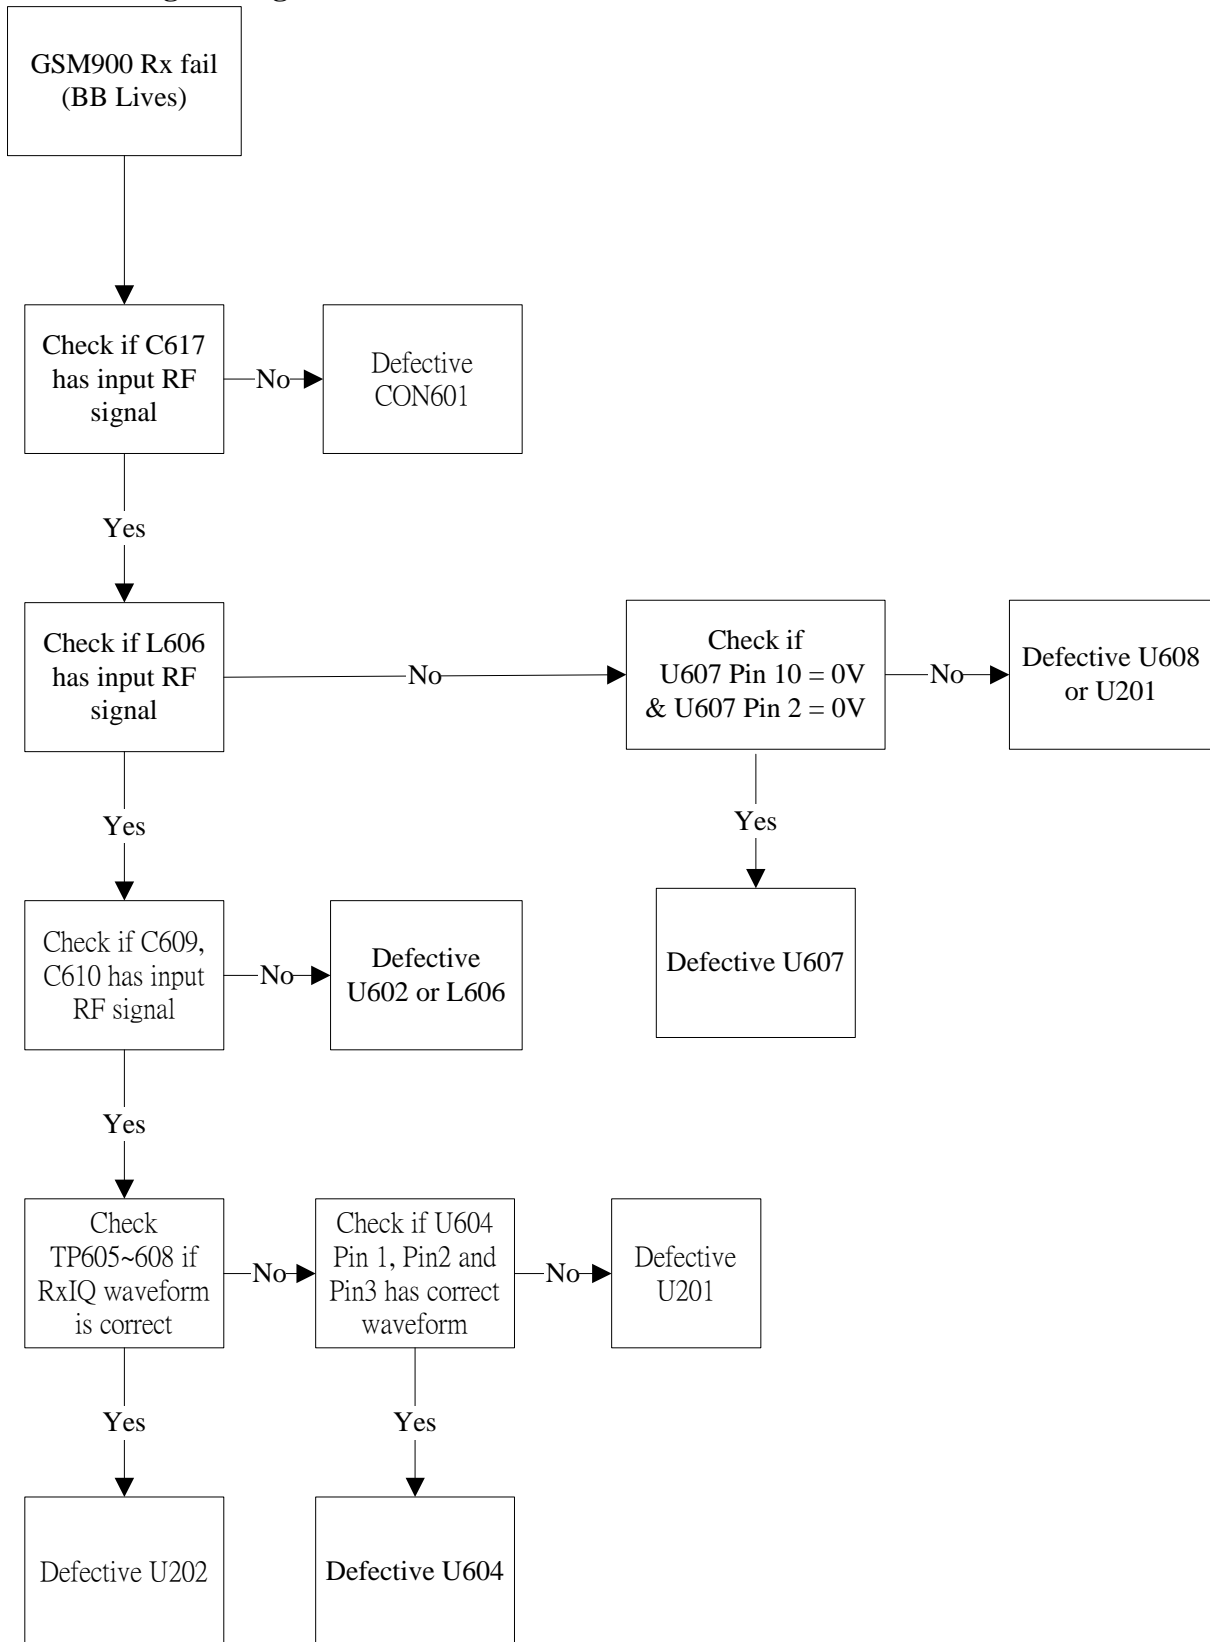

1. Debug guide

1.1 Baseband circuit Debug guide

1.1.1 Phone is Dead

Faulting Finding Chart of “Phone is Dead”

1.1.2 SIM Card Detection Error

Fault Finding Chart of "SIM Card Error"

1.1.3 Audio Fail

1.1.3.1 Headset Fail

Faulting Finding Chart of "Receiver fail"

1.1.4 LCM Fail

Faulting Finding Chart of "LCD fail"

1.1.5 Charger Fail

Faulting Finding Chart of “Charger fail”

1.1.6 Vibrator Fail

Faulting Finding Chart of "Vibrator failed"

1.1.7 FM function Fail

Faulting Finding Chart of "FM function faults"

1.2 Radio Frequency circuit troubleshooting

1.2.1 26MHz System clock fail

Fault Finding chart of 26MHz clock part

1.2.2 RF signal diagram in GSM900 Tx mode

Fault Finding chart of GSM900 Tx part

1.2.3 RF signal diagram in DCS1800 TX mode

Fault Finding chart of DCS1800 Tx part

1.2.4 RF signal diagram in GSM900 Rx mode

Fault Finding chart of GSM900 Rx part

1.2.5 RF signal diagram in DCS1800 RX mode