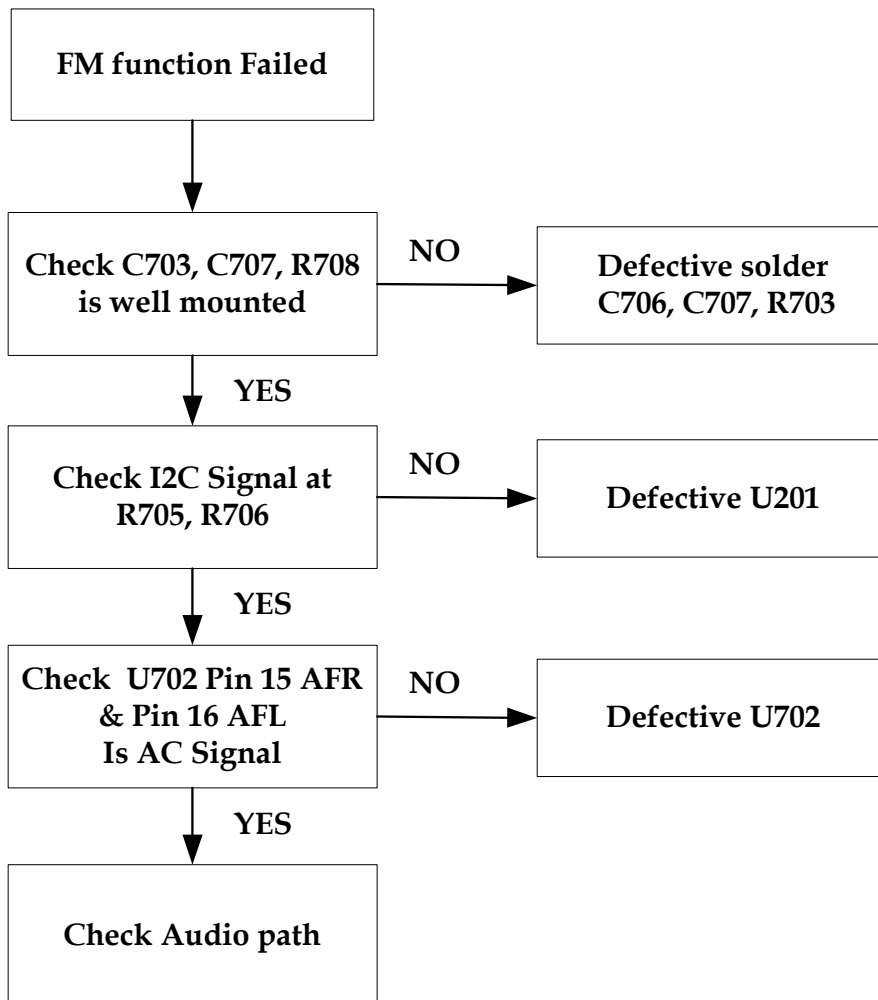

1. Debug guide

1.1 Baseband circuit Debug guide

1.1.1 Phone is Dead

Faulting Finding Chart of “Phone is Dead”

1.1.2 SIM Card Detection Error

Fault Finding Chart of "SIM Card Error"

1.1.3 Audio Fail

1.1.3.1 Headset Fail

Fault Finding Chart of "Headset fail"

1.1.3.2 Speaker Fail

Faulting Finding Chart of "Speaker fail"

1.1.3.3 Handset Microphone Fail

Faulting Finding Chart of "Microphone fail"

1.1.3.4 Earphone Speaker Fail

Faulting Finding Chart of "Receiver fail"

1.1.4 LCM Fail

Faulting Finding Chart of "LCD fail"

1.1.5 Charger Fail

Faulting Finding Chart of “Charger fail”

1.1.6 Vibrator Fail

Faulting Finding Chart of "Vibrator failed"

1.1.7 FM function Fail

Faulting Finding Chart of "FM function faults"

1.2 Radio Frequency circuit troubleshooting

1.2.1 26MHz System clock fail

Fault Finding chart of 26MHz clock part

1.2.2 RF signal diagram in GSM900 Tx mode