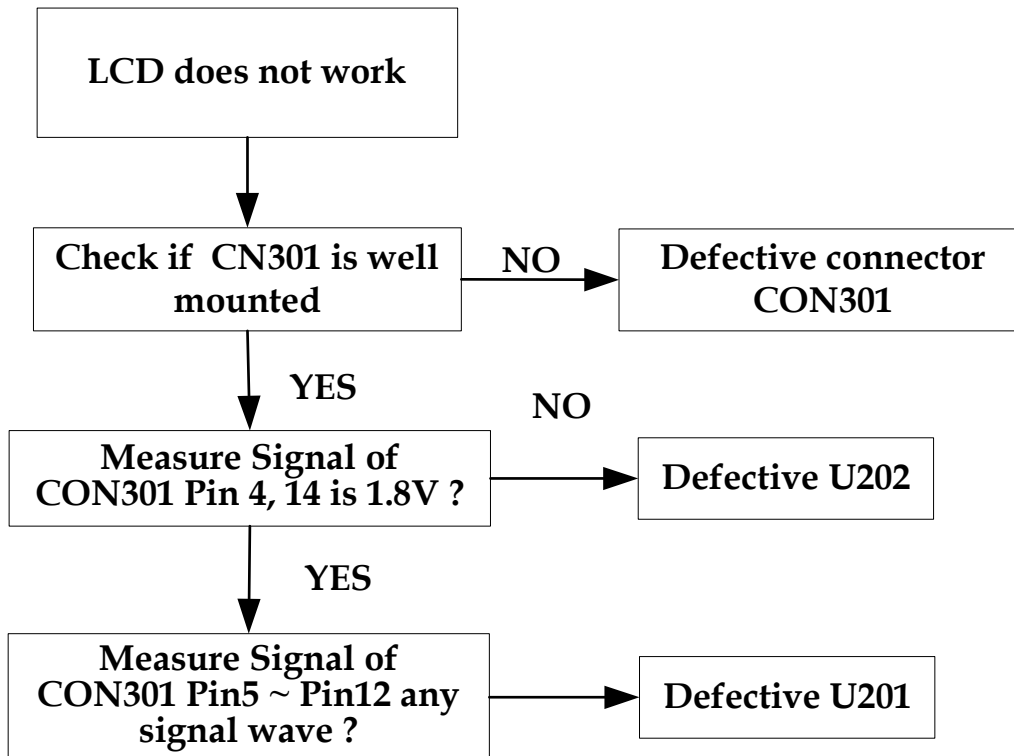

1. Debug guide

1.1 Baseband circuit Debug guide

1.1.1 Phone is Dead

Faulting Finding Chart of “Phone is Dead”

1.1.2 SIM Card Detection Error

Fault Finding Chart of "SIM Card Error"

1.1.3 Audio Fail

1.1.3.1 Headset Fail

Fault Finding Chart of "Headset fail"

1.1.3.2 Speaker Fail

Faulting Finding Chart of "Speaker fail"

1.1.3.3 Handset Microphone Fail

Faulting Finding Chart of "Microphone fail"

1.1.3.4 Earphone Speaker Fail

Faulting Finding Chart of "Receiver fail"

1.1.4 LCM Fail

Faulting Finding Chart of "LCD fail"

1.1.5 Charger Fail

Faulting Finding Chart of “Charger fail”

1.1.6 Vibrator Fail

Faulting Finding Chart of "Vibrator failed"