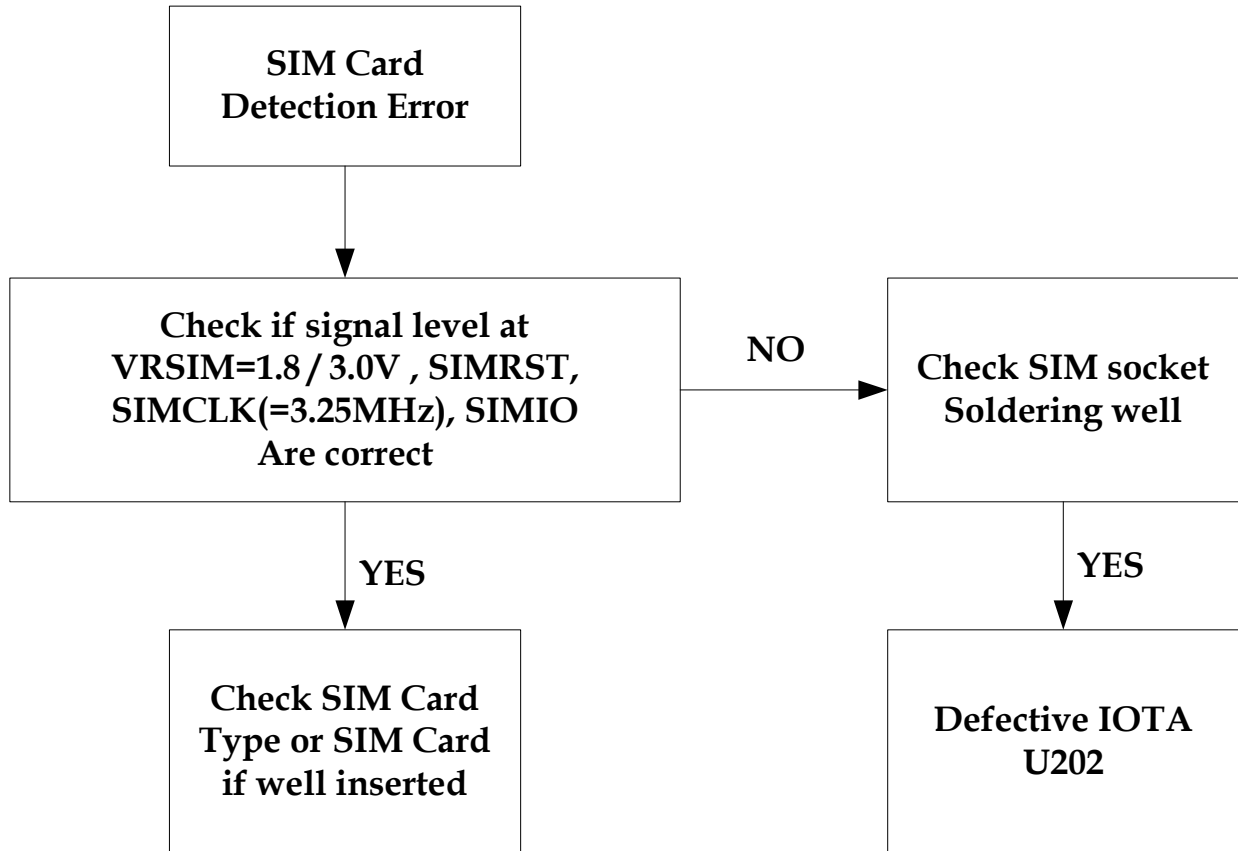

1. Debug guide	3
<i>1.1 Baseband circuit Debug guide</i>	3
1.1.1 Phone is Dead	3
1.1.2 SIM Card Detection Error	4
1.1.3 Audio Fail	5
1.1.3.1 Headset Fail	5
1.1.3.2 Speaker Fail	6
1.1.3.3 Handset Microphone Fail	7
1.1.3.4 Earphone Speaker Fail	8
1.1.4 LCM Fail	8
1.1.5 Charger Fail	9
1.1.6 Vibrator Fail.....	10
1.1.7 FM function Fail	10
<i>1.2 Radio Frequency circuit troubleshooting</i>	11
1.2.1 26MHz System clock fail	11
1.2.2 RF signal diagram in GSM900 Tx mode.....	12
1.2.3 RF signal diagram in DCS1800 TX mode.....	13
1.2.4 RF signal diagram in GSM900 Rx mode	14
1.2.5 RF signal diagram in DCS1800 RX mode.....	15

1. Debug guide

1.1 Baseband circuit Debug guide

1.1.1 Phone is Dead

Faulting Finding Chart of “Phone is Dead”

1.1.2 SIM Card Detection Error

Fault Finding Chart of "SIM Card Error"

1.1.3 Audio Fail

1.1.3.1 Headset Fail

Faulting Finding Chart of "Receiver fail"

1.1.4 LCM Fail

Faulting Finding Chart of "LCD fail"

1.1.5 Charger Fail

Faulting Finding Chart of “Charger fail”

1.1.6 Vibrator Fail

Faulting Finding Chart of "Vibrator failed"