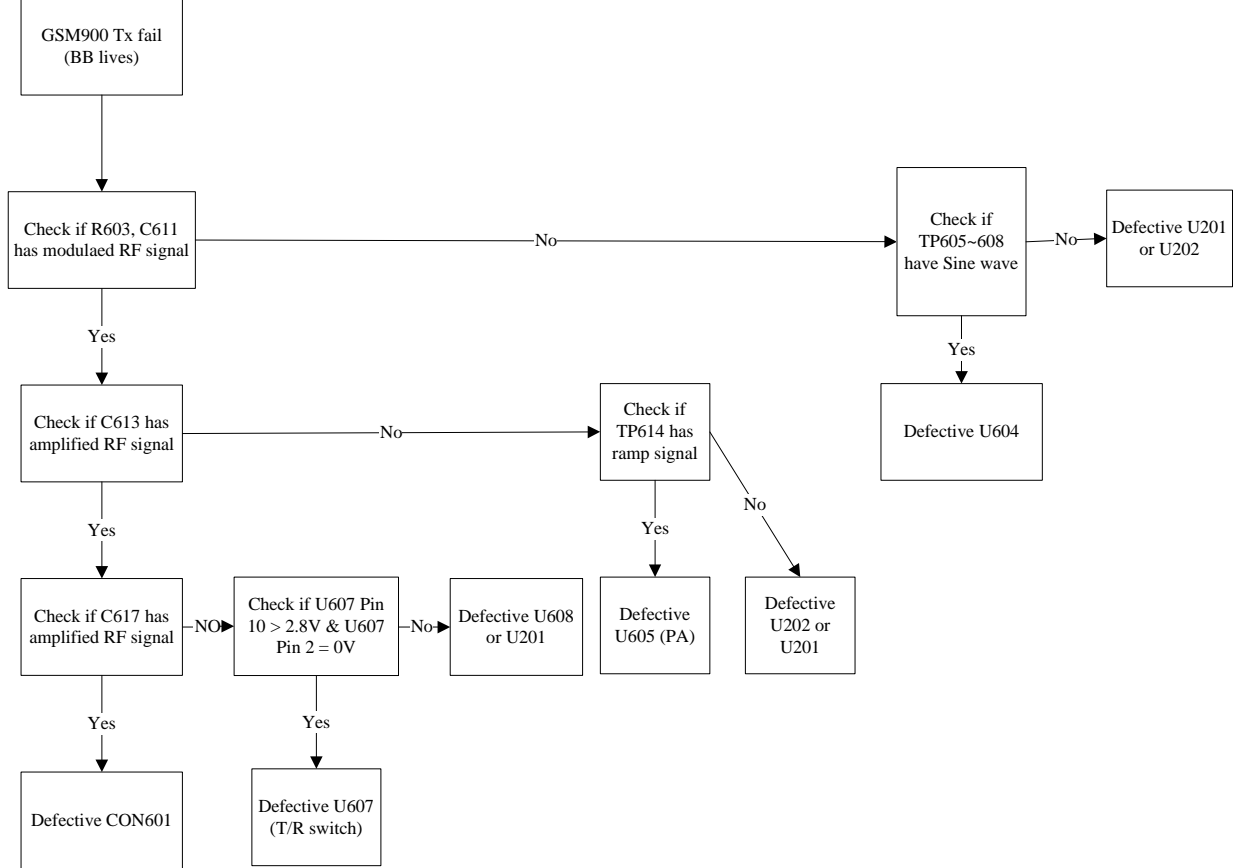

1. Debug guide

1.1 Baseband circuit Debug guide

1.1.1 Phone is Dead

Faulting Finding Chart of “Phone is Dead”

1.1.2 SIM Card Detection Error

Fault Finding Chart of "SIM Card Error"

1.1.3 Audio Fail

1.1.3.1 Headset Fail

Faulting Finding Chart of "Receiver fail"

1.1.4 LCM Fail

Faulting Finding Chart of "LCD fail"

1.1.5 Charger Fail

Faulting Finding Chart of “Charger fail”

1.1.6 Vibrator Fail

Faulting Finding Chart of "Vibrator failed"

1.1.7 FM function Fail

Faulting Finding Chart of "FM function faults"

1.2 Radio Frequency circuit troubleshooting

1.2.1 26MHz System clock fail

Fault Finding chart of 26MHz clock part

1.2.2 RF signal diagram in GSM900 Tx mode

Fault Finding chart of DCS1800 Rx part