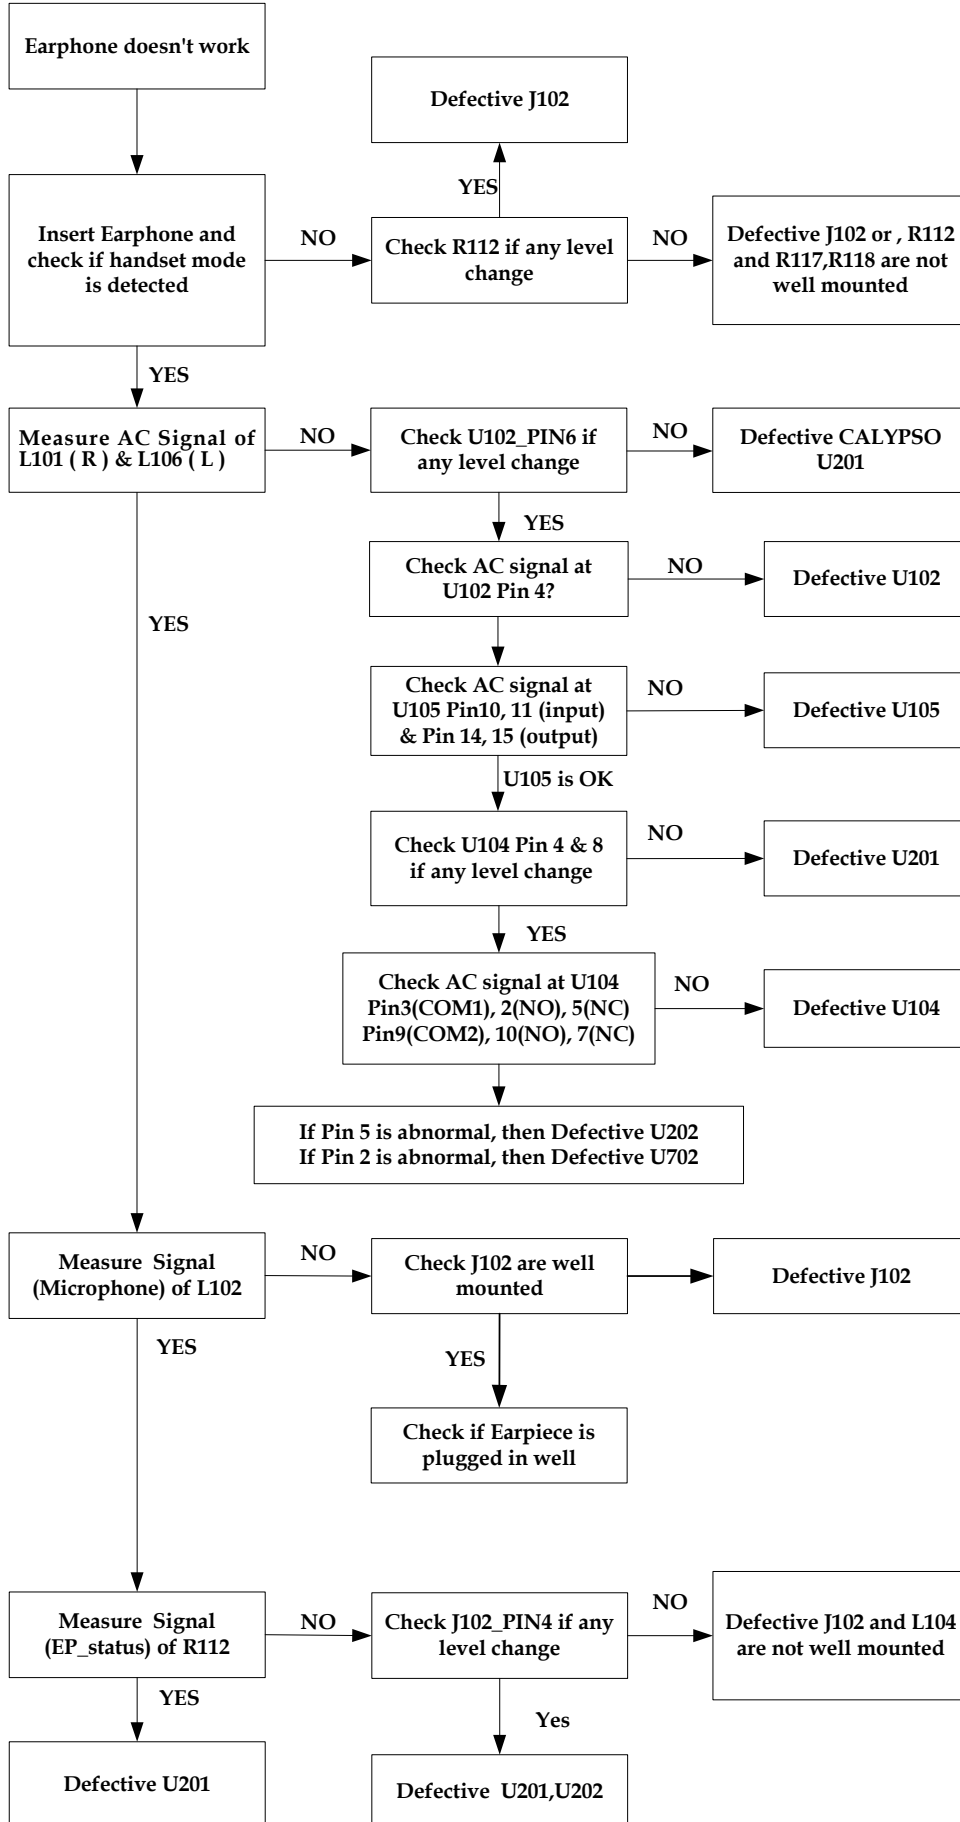

1. Debug guide	3
<i>1.1 Baseband circuit Debug guide</i>	3
1.1.1 Phone is Dead	3
1.1.2 SIM Card Detection Error	4
1.1.3 Audio Fail	5
1.1.3.1 Headset Fail	5
1.1.3.2 Speaker Fail	6
1.1.3.3 Handset Microphone Fail	7
1.1.3.4 Earphone Speaker Fail	8
1.1.4 LCM Fail	8
1.1.5 Charger Fail	9
1.1.6 Vibrator Fail.....	10
1.1.7 FM function Fail	10
<i>1.2 Radio Frequency circuit troubleshooting</i>	11
1.2.1 26MHz System clock fail	11
1.2.2 RF signal diagram in GSM900 Tx mode.....	12
1.2.3 RF signal diagram in DCS1800 TX mode.....	13
1.2.4 RF signal diagram in GSM900 Rx mode	14
1.2.5 RF signal diagram in DCS1800 RX mode.....	15

1. Debug guide

1.1 Baseband circuit Debug guide

1.1.1 Phone is Dead

Faulting Finding Chart of “Phone is Dead”

1.1.2 SIM Card Detection Error

Fault Finding Chart of "SIM Card Error"

1.1.3 Audio Fail

1.1.3.1 Headset Fail

Fault Finding Chart of "Headset fail"

1.1.3.2 Speaker Fail

Faulting Finding Chart of "Speaker fail"

1.1.3.3 Handset Microphone Fail

Faulting Finding Chart of "Microphone fail"

1.1.3.4 Earphone Speaker Fail

Faulting Finding Chart of "Receiver fail"

1.1.4 LCM Fail

Faulting Finding Chart of "LCD fail"

1.1.5 Charger Fail

Faulting Finding Chart of “Charger fail”

1.1.6 Vibrator Fail

Faulting Finding Chart of "Vibrator failed"