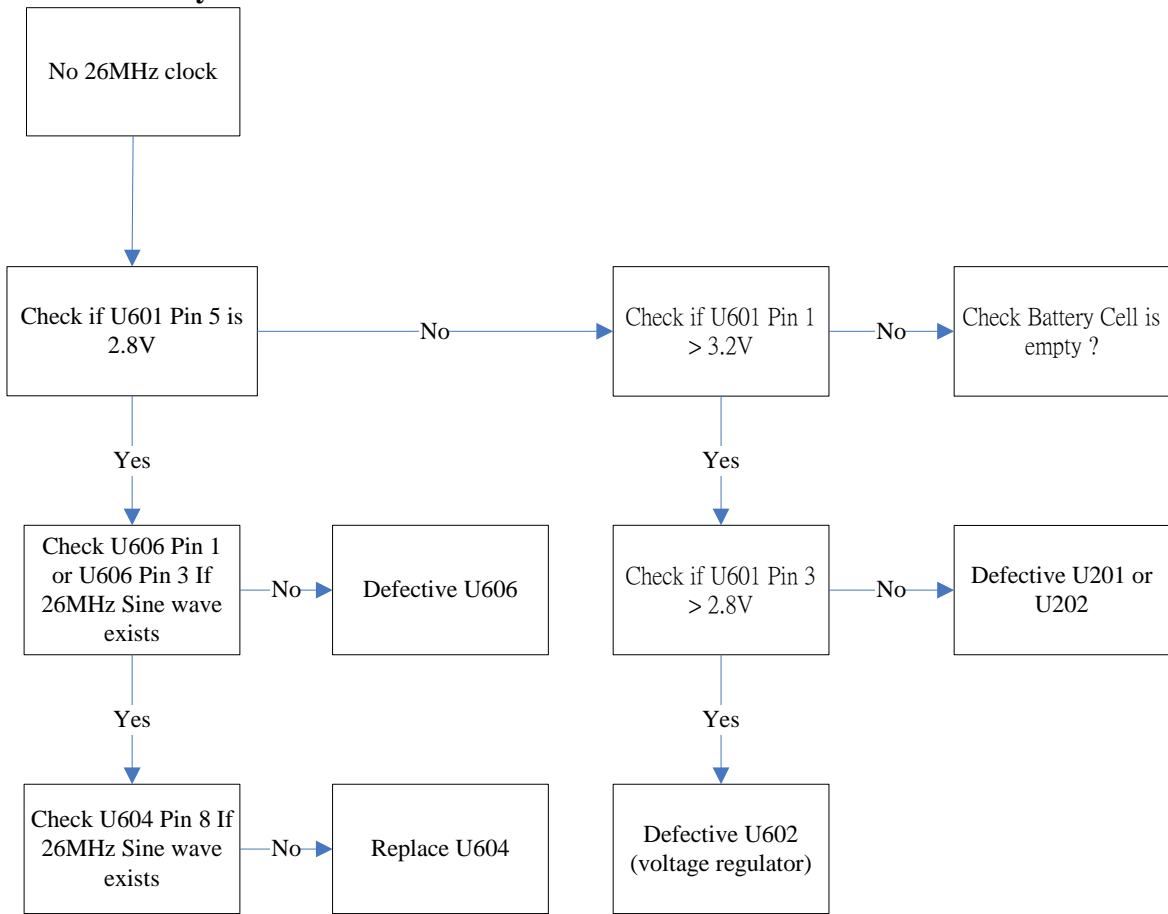

1. Debug guide

1.1 Baseband circuit Debug guide

1.1.1 Phone is Dead

Faulting Finding Chart of “Phone is Dead”

1.1.2 SIM Card Detection Error

Fault Finding Chart of "SIM Card Error"

1.1.3 Audio Fail

1.1.3.1 Headset Fail

Fault Finding Chart of "Headset fail"

1.1.3.2 Speaker Fail

Faulting Finding Chart of "Speaker fail"

1.1.3.3 Handset Microphone Fail

Faulting Finding Chart of "Microphone fail"

1.1.3.4 Earphone Speaker Fail

Faulting Finding Chart of "Receiver fail"

1.1.4 LCM Fail

Faulting Finding Chart of "LCD fail"

1.1.5 Charger Fail

Faulting Finding Chart of “Charger fail”

1.1.6 Vibrator Fail

Faulting Finding Chart of "Vibrator failed"

1.1.7 FM function Fail

Faulting Finding Chart of "FM function faults"

1.2 Radio Frequency circuit troubleshooting

1.2.1 26MHz System clock fail

Fault Finding chart of 26MHz clock part

1.2.2 RF signal diagram in GSM900 Tx mode