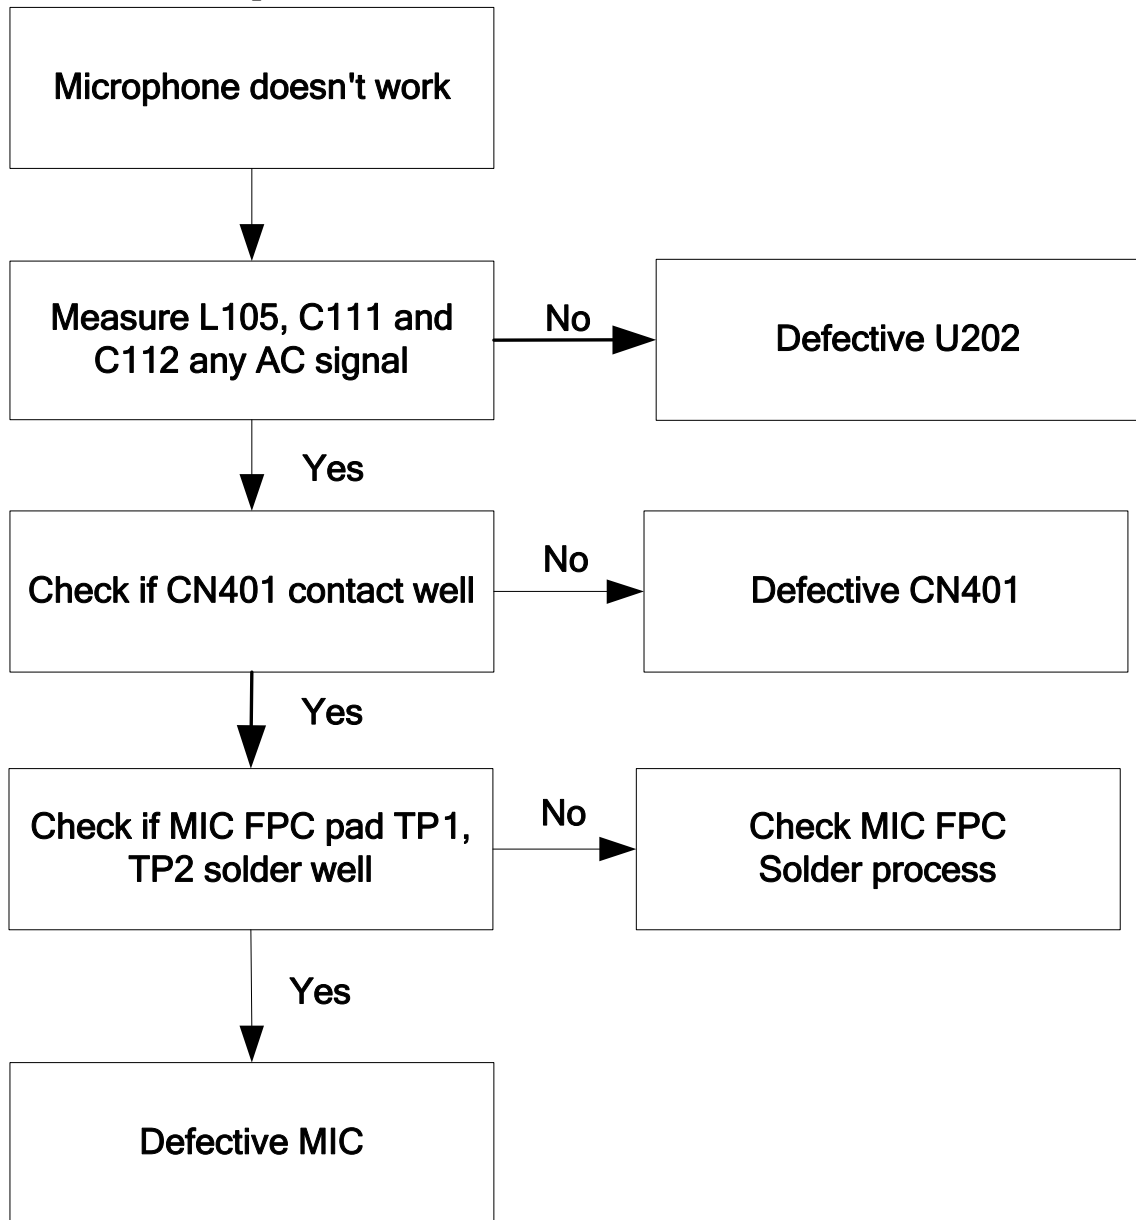

1. Debug guide	3
<i>1.1 Baseband circuit Debug guide</i>	3
1.1.1 Phone is Dead	3
1.1.2 SIM Card Detection Error	4
1.1.3 Audio Fail	5
1.1.3.1 Headset Fail	5
1.1.3.2 Speaker Fail	6
1.1.3.3 Handset Microphone Fail	7
1.1.3.4 Earphone Speaker Fail	8
1.1.4 LCM Fail	8
1.1.5 Charger Fail	9
1.1.6 Vibrator Fail.....	10
1.1.7 FM function Fail	10
<i>1.2 Radio Frequency circuit troubleshooting</i>	11
1.2.1 26MHz System clock fail	11
1.2.2 RF signal diagram in GSM900 Tx mode.....	12
1.2.3 RF signal diagram in DCS1800 TX mode.....	13
1.2.4 RF signal diagram in GSM900 Rx mode	14
1.2.5 RF signal diagram in DCS1800 RX mode.....	15

1. Debug guide

1.1 Baseband circuit Debug guide

1.1.1 Phone is Dead

Faulting Finding Chart of “Phone is Dead”

1.1.2 SIM Card Detection Error

Fault Finding Chart of "SIM Card Error"

1.1.3 Audio Fail

1.1.3.1 Headset Fail

Fault Finding Chart of "Headset fail"

1.1.3.2 Speaker Fail

Faulting Finding Chart of "Speaker fail"

1.1.3.3 Handset Microphone Fail

Faulting Finding Chart of "Microphone fail"

1.1.3.4 Earphone Speaker Fail

Faulting Finding Chart of "Receiver fail"

1.1.4 LCM Fail

Faulting Finding Chart of "LCD fail"

1.1.5 Charger Fail

Faulting Finding Chart of “Charger fail”

1.1.6 Vibrator Fail

Faulting Finding Chart of "Vibrator failed"