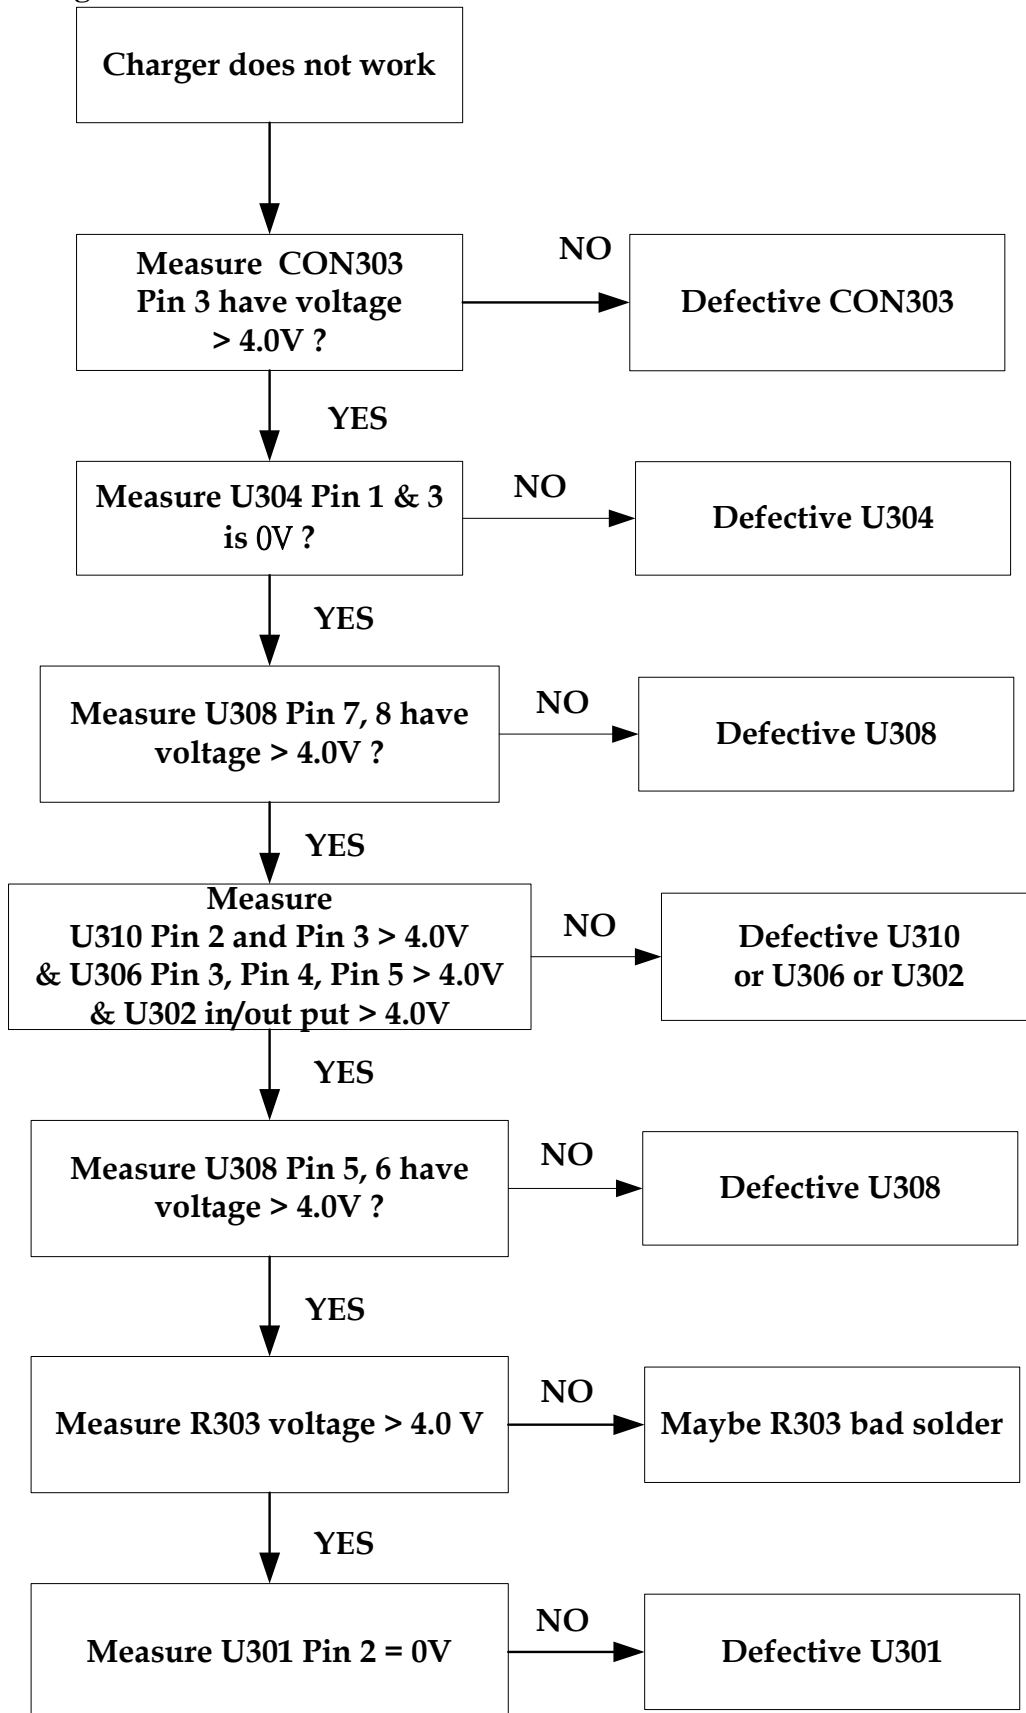

1. Debug guide	3
<i>1.1 Baseband circuit Debug guide</i>	3
1.1.1 Phone is Dead	3
1.1.2 SIM Card Detection Error	4
1.1.3 Audio Fail	5
1.1.3.1 Headset Fail	5
1.1.3.2 Speaker Fail	6
1.1.3.3 Handset Microphone Fail	7
1.1.3.4 Earphone Speaker Fail	8
1.1.4 LCM Fail	8
1.1.5 Charger Fail	9
1.1.6 Vibrator Fail.....	10
1.1.7 FM function Fail	10
<i>1.2 Radio Frequency circuit troubleshooting</i>	11
1.2.1 26MHz System clock fail	11
1.2.2 RF signal diagram in GSM900 Tx mode.....	12
1.2.3 RF signal diagram in DCS1800 TX mode.....	13
1.2.4 RF signal diagram in GSM900 Rx mode	14
1.2.5 RF signal diagram in DCS1800 RX mode.....	15

1. Debug guide

1.1 Baseband circuit Debug guide

1.1.1 Phone is Dead

Faulting Finding Chart of “Phone is Dead”

1.1.2 SIM Card Detection Error

Fault Finding Chart of "SIM Card Error"

1.1.3 Audio Fail

1.1.3.1 Headset Fail

Fault Finding Chart of "Headset fail"

1.1.3.2 Speaker Fail

Faulting Finding Chart of "Speaker fail"

1.1.3.3 Handset Microphone Fail

Faulting Finding Chart of "Microphone fail"

1.1.3.4 Earphone Speaker Fail

Faulting Finding Chart of "Receiver fail"

1.1.4 LCM Fail

Faulting Finding Chart of "LCD fail"

1.1.5 Charger Fail

Faulting Finding Chart of “Charger fail”

1.1.6 Vibrator Fail

Faulting Finding Chart of "Vibrator failed"