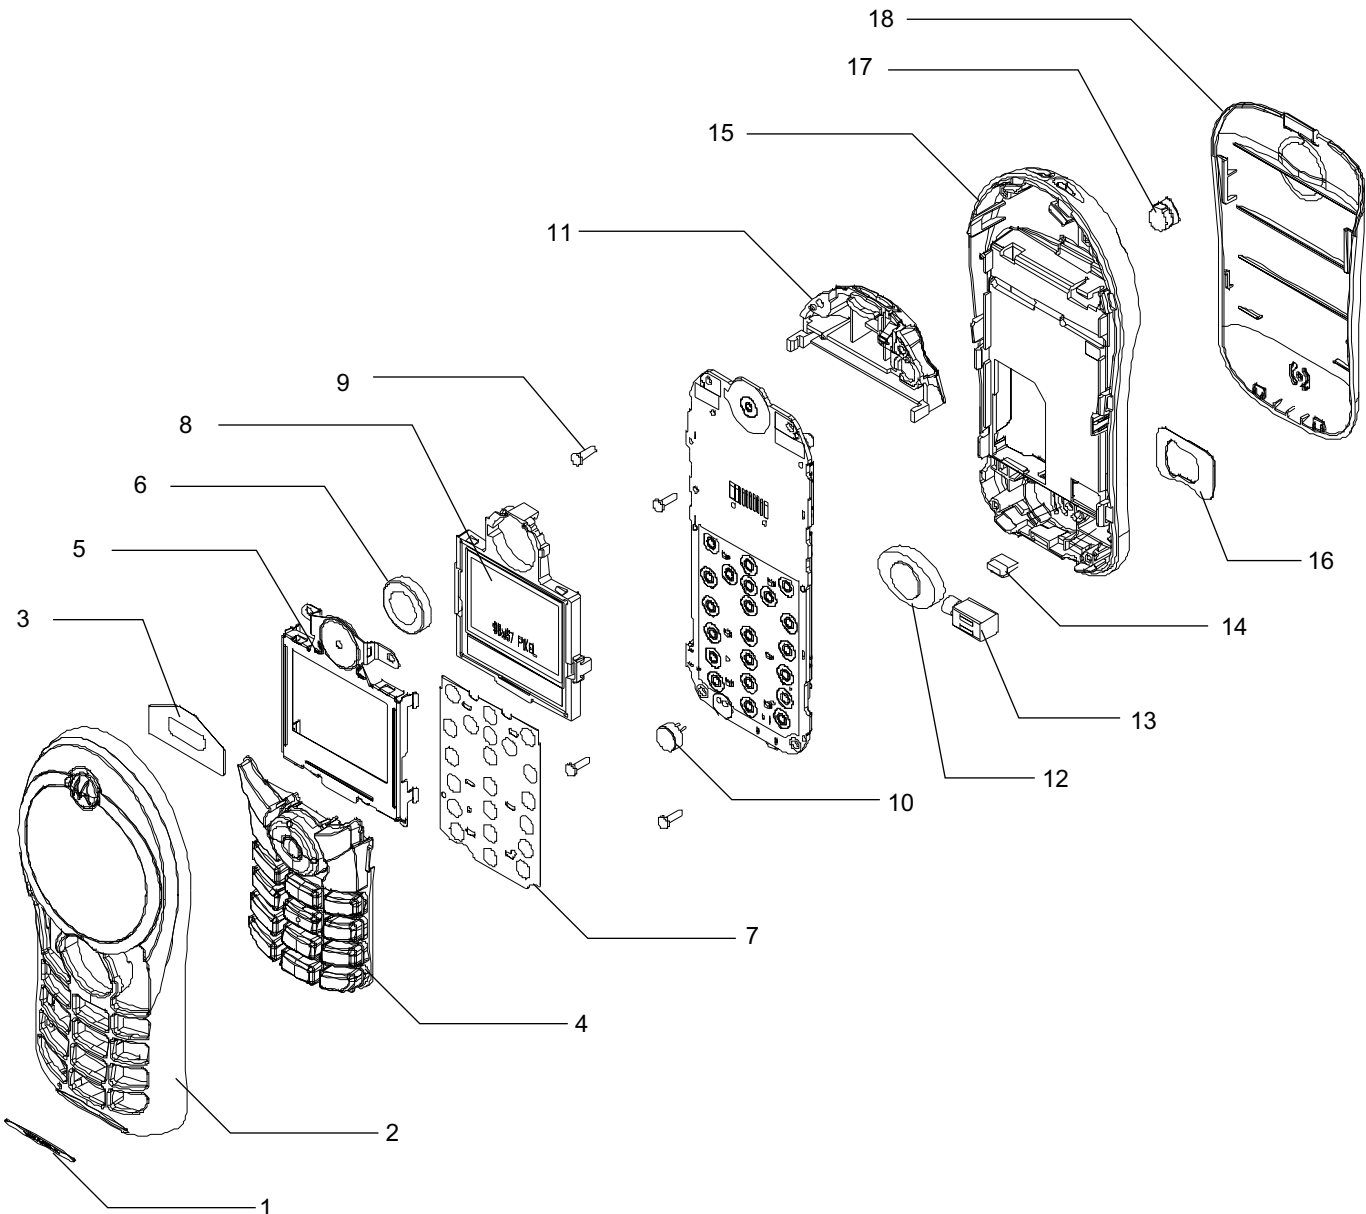

C155

Item No.	Motorola Part No.	Description
1	3062E99001W	Escutcheon
2	2511E99001W	Front Housing
3	303FE98001W	Felt Speaker
4	3101E99014W	Keypad
5	3012E99001W	Bracket
6	2241332001W	Speaker
7	3109E99001W	Mylar
8	76300906D1W	Display assy
9	3501760102W	Screw
10	2220602201W	Microphone
11	23A1E99002W	Antenna

Item No.	Motorola Part No.	Description
12	2250131802W	Alert
13	3930408010W	Vibrator
14	2541E99002W	LED Lens
15	2523E99001W	Rear Housing
16	302FE99002W	Gasket Alert
17	3028E99001W	RF Grommet
18	252AE99001W	Battery Door
-	SNN5749A	Battery
-	AAPN4064A	Charger Euro
-	AAPN4065A	Charger UK