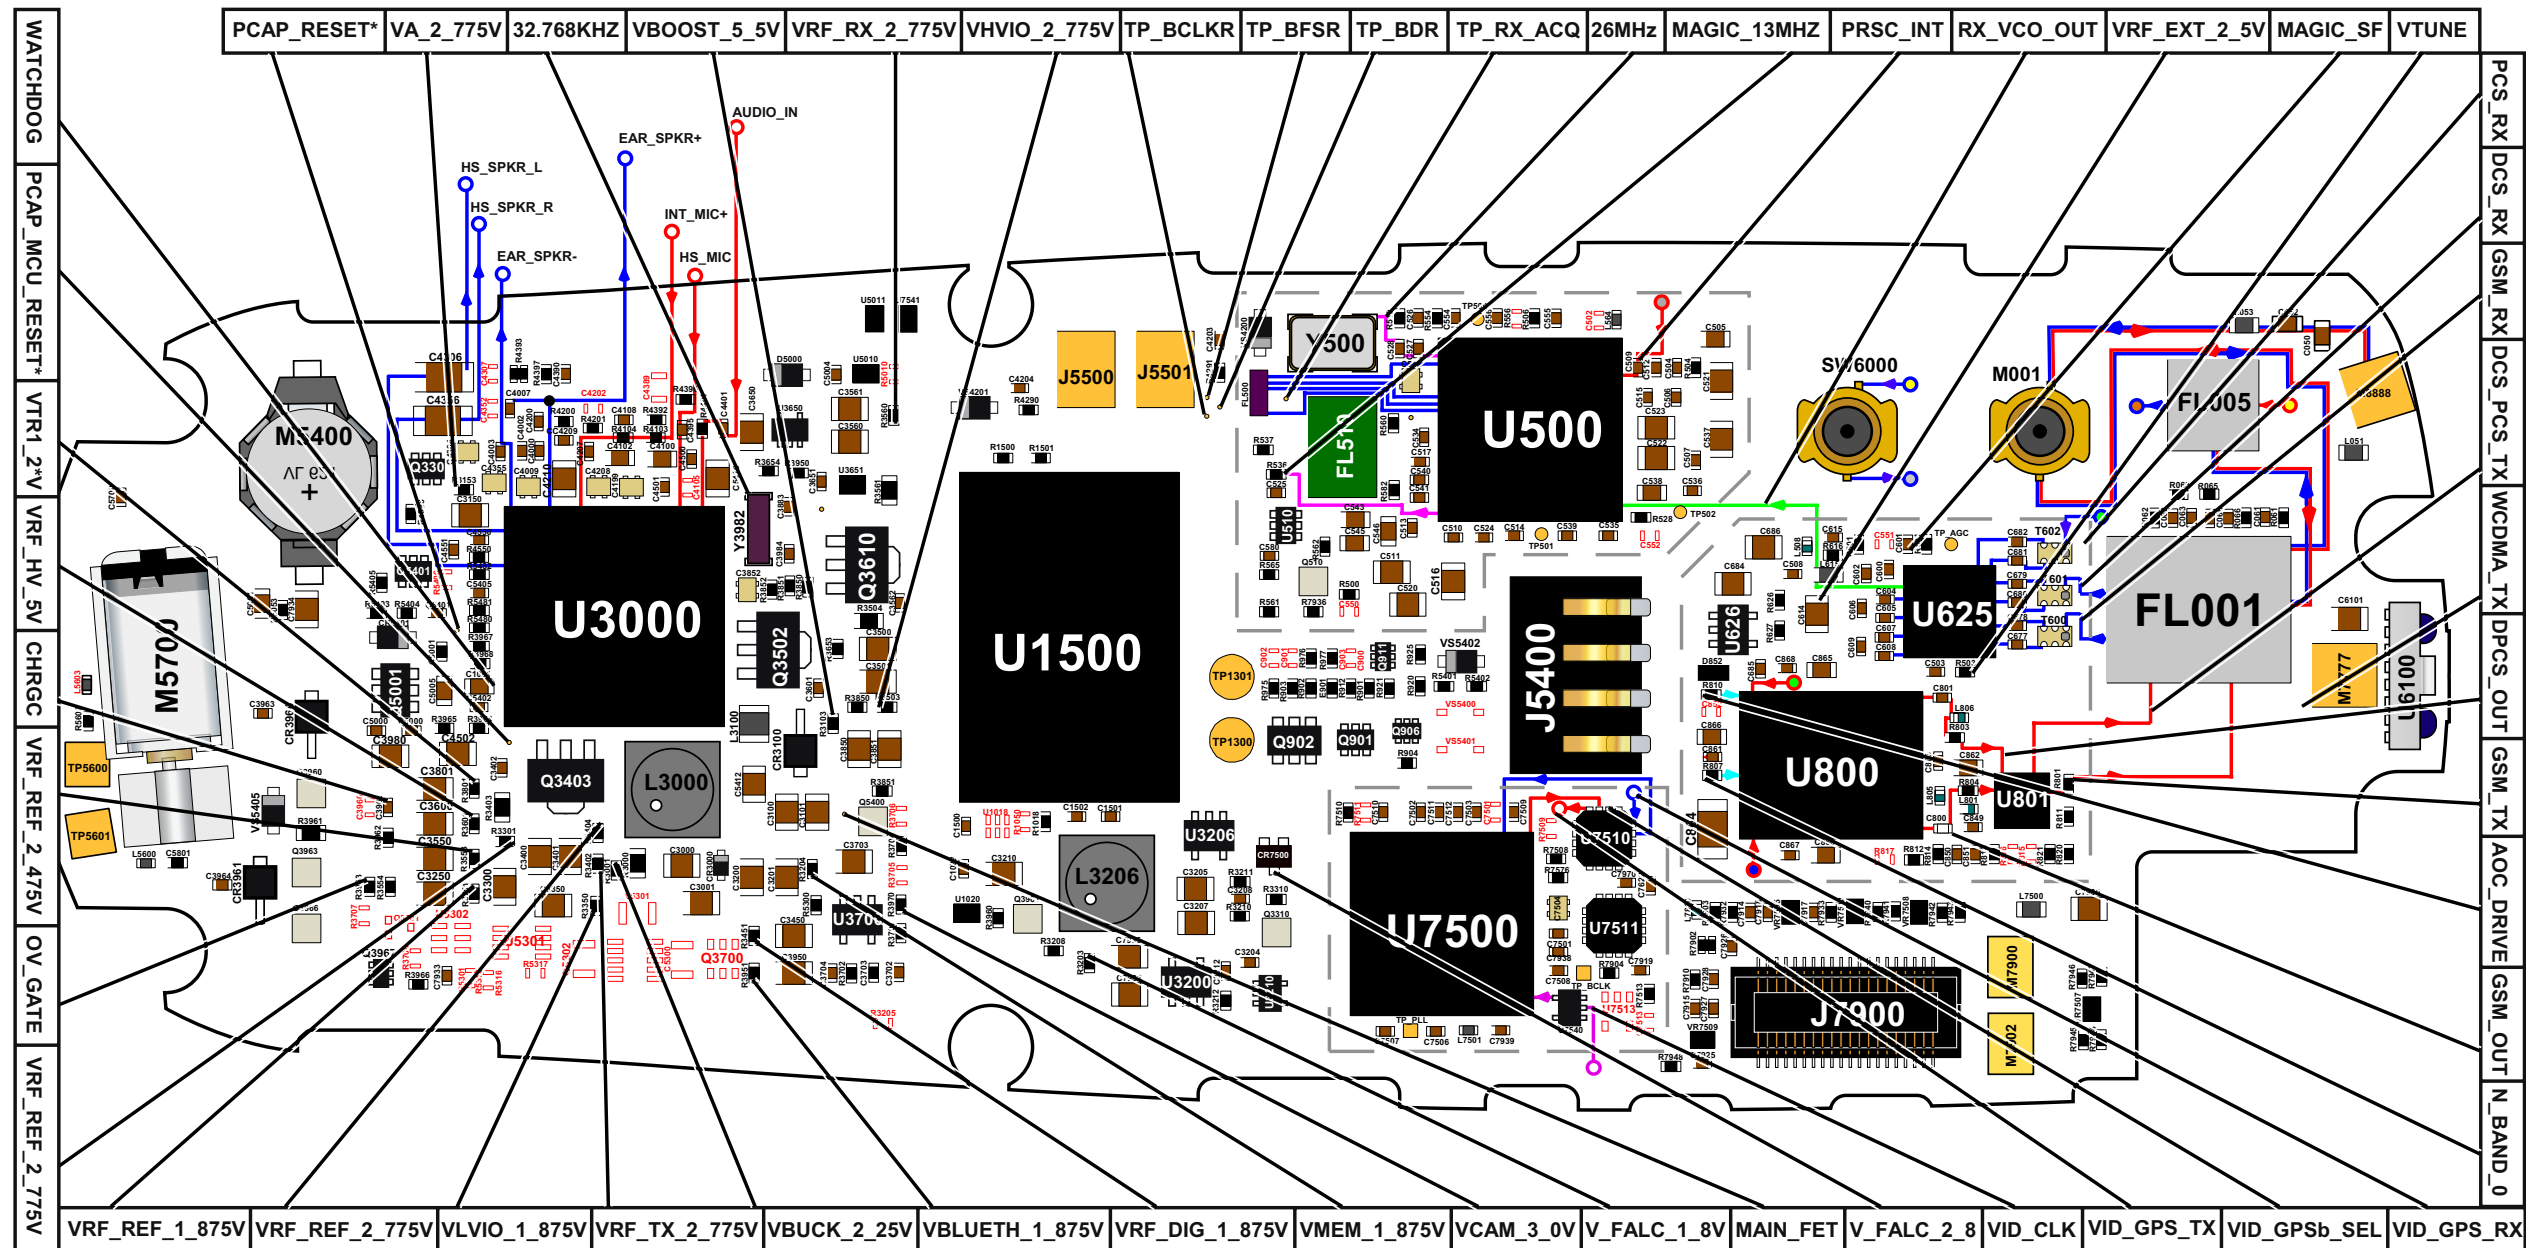

A845: Side 2 Layout (Iss0)

Motorola Confidential Proprietary

Board: 8489804N05_Iss0