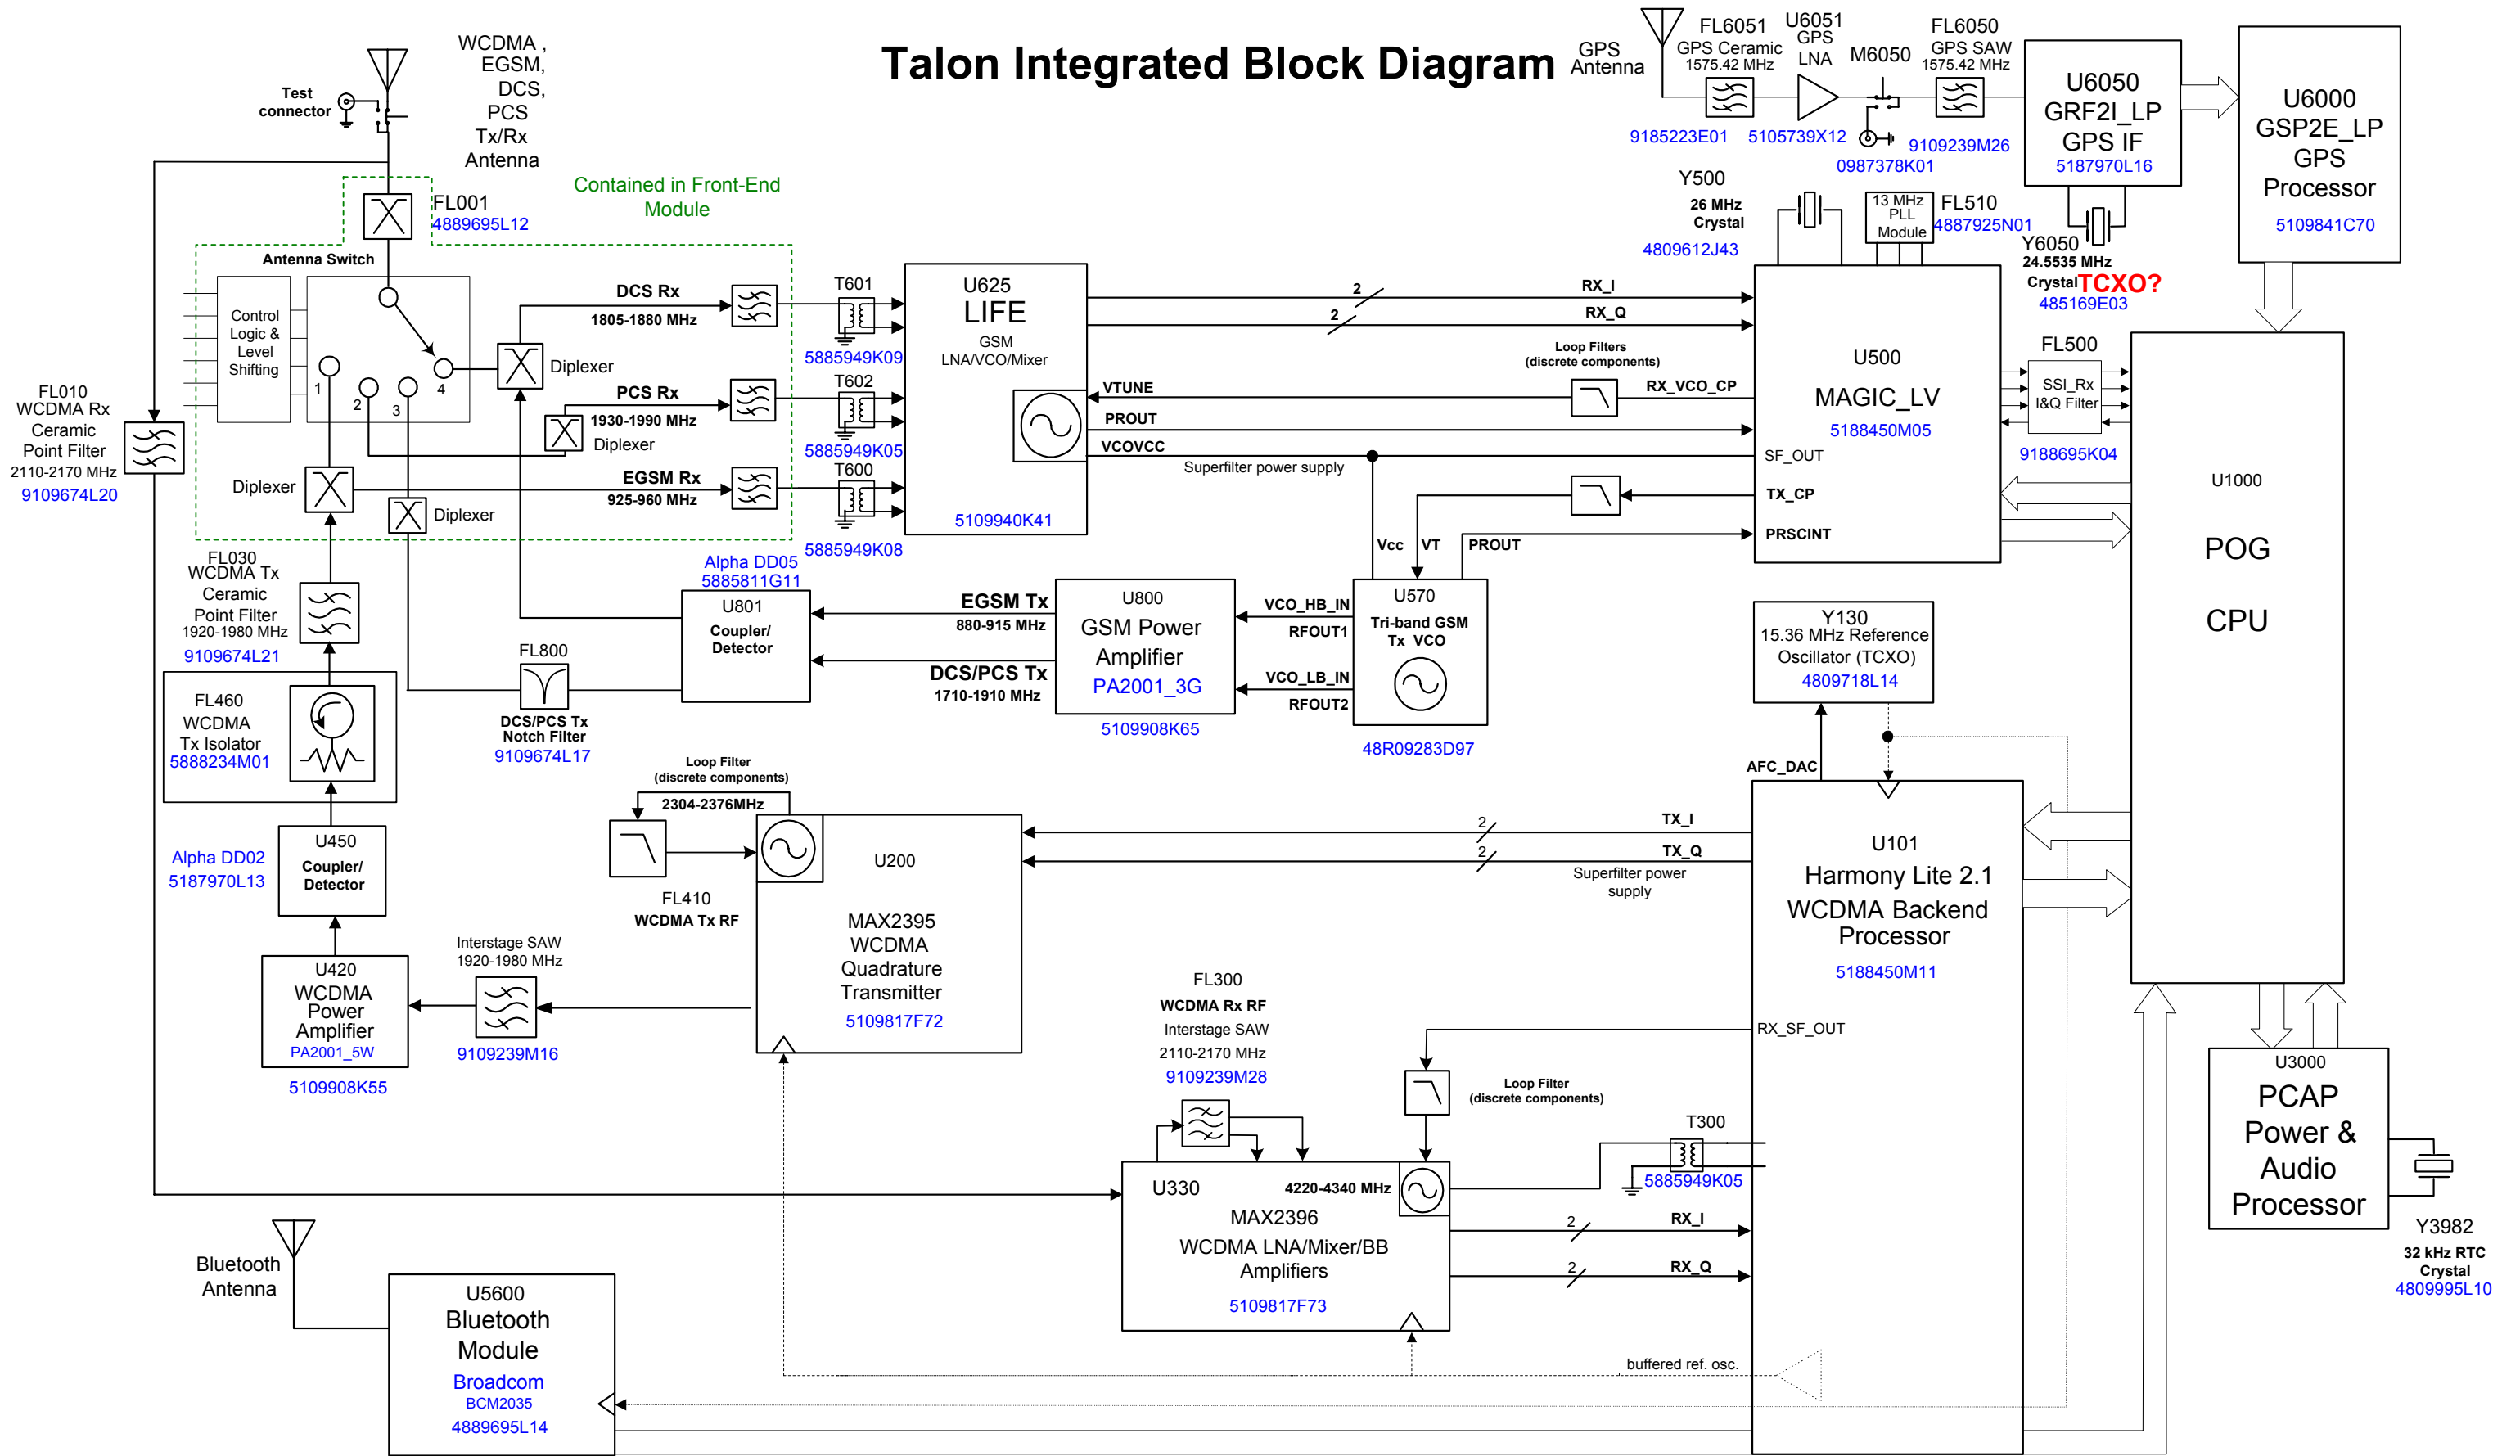

Talon Integrated Block Diagram

Revision Page

Rev 1.0	2/19/03	Chris Leyh Initial revision
Rev 1.1	2/20/03	Ross Lahlum corrected pn on FEM and WCDMA Rx filter