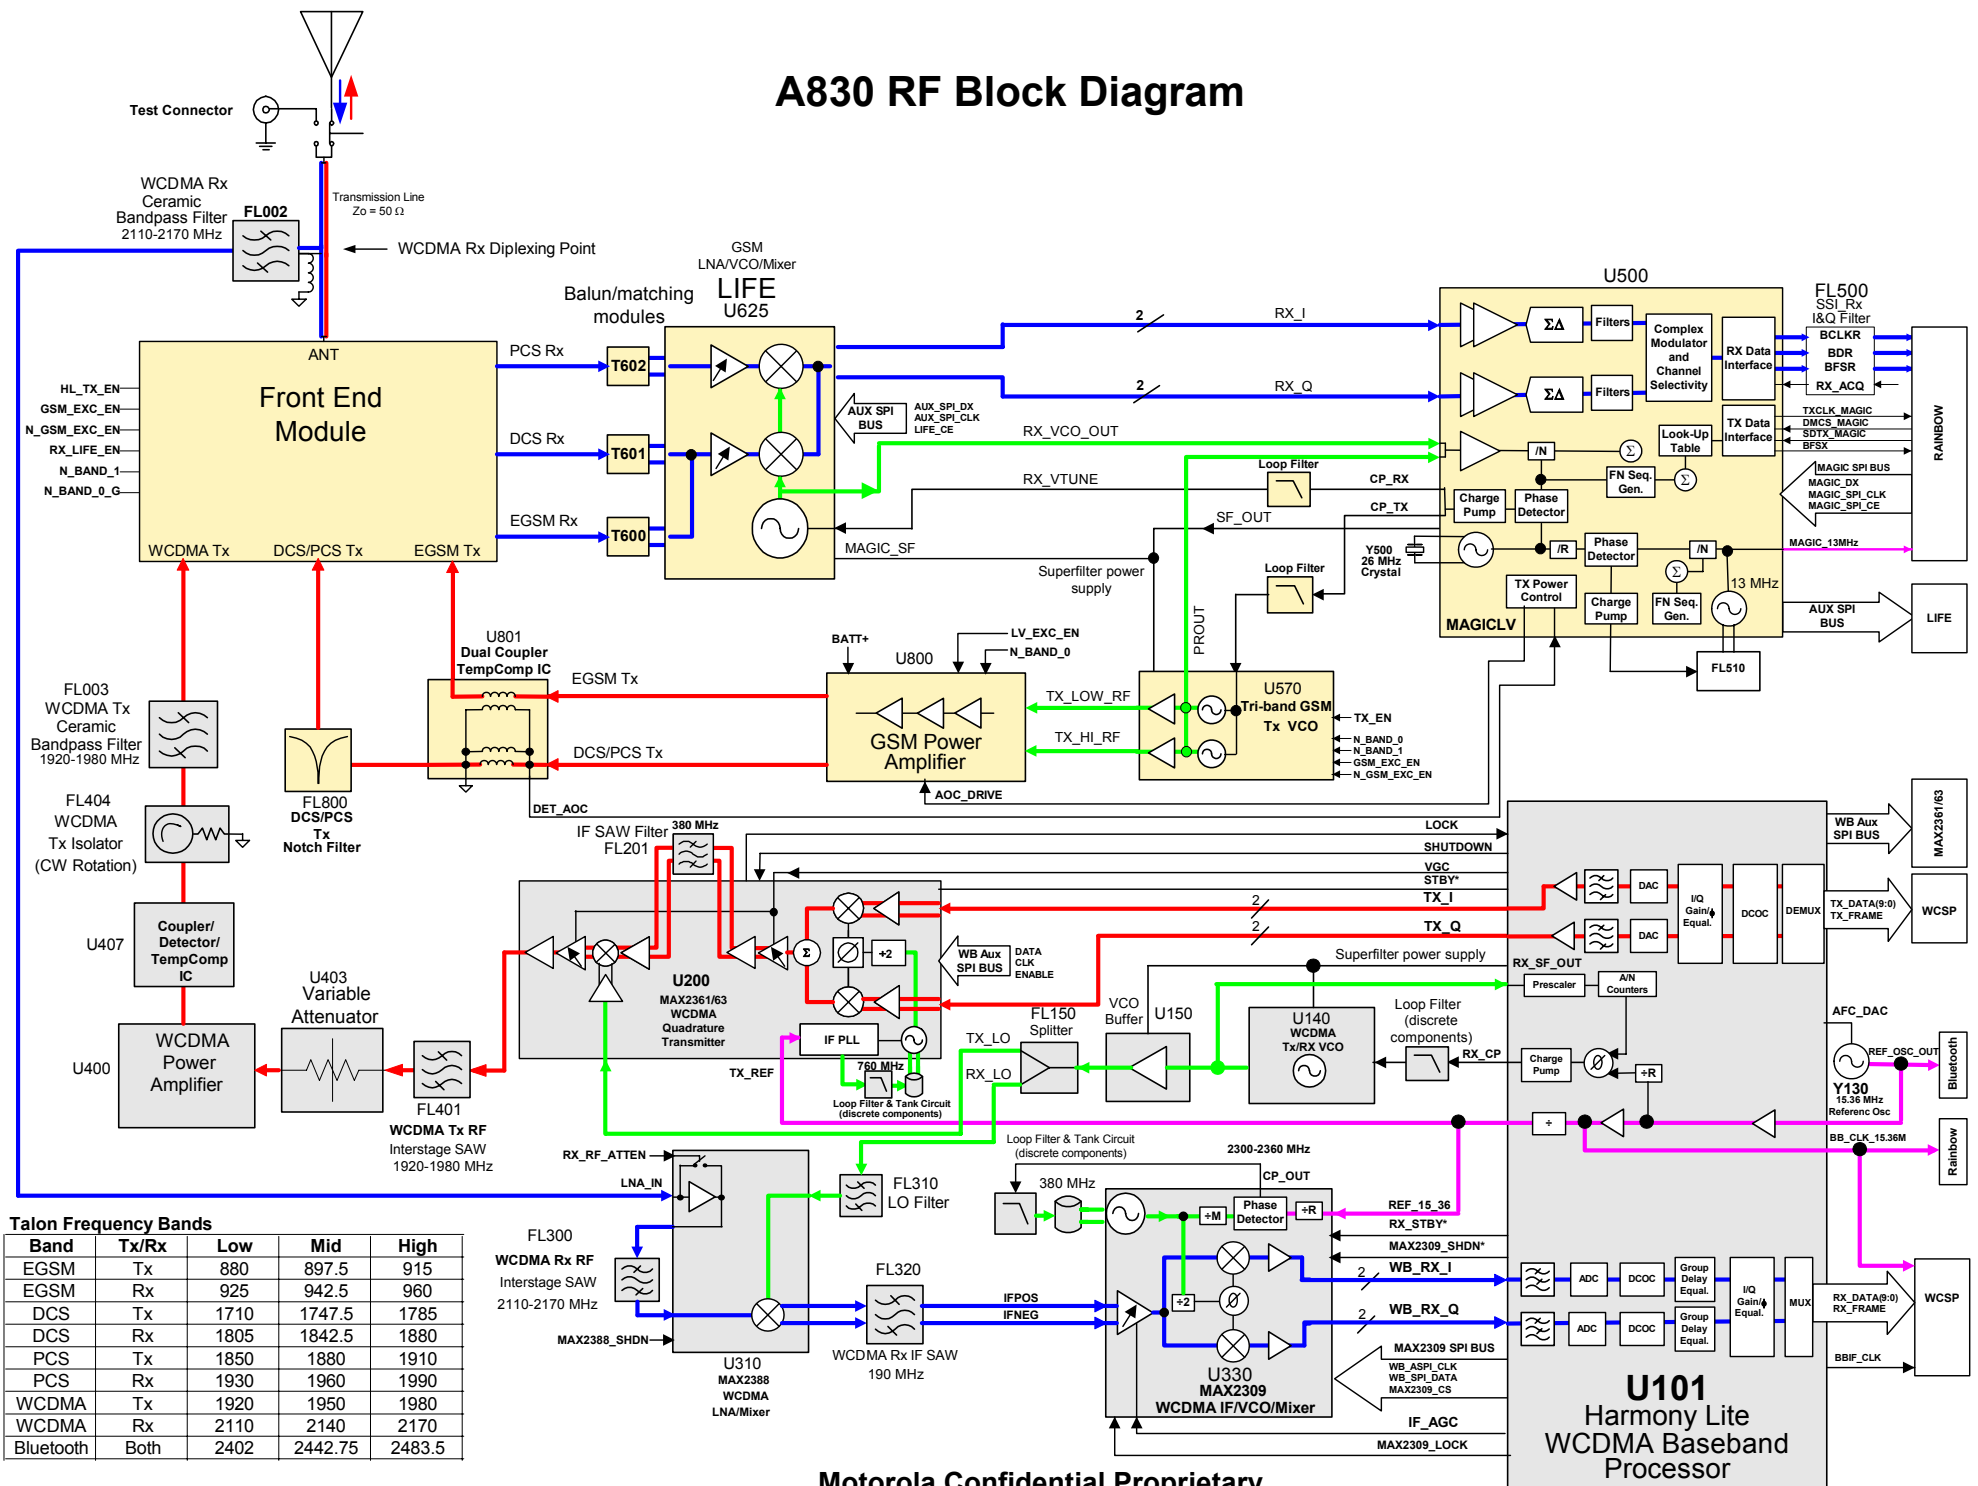

A830 RF Block Diagram

Talon Frequency Bands

Band	Tx/Rx	Low	Mid	High
EGSM	Tx	880	897.5	915
EGSM	Rx	925	942.5	960
DCS	Tx	1710	1747.5	1785
DCS	Rx	1805	1842.5	1880
PCS	Tx	1850	1880	1910
PCS	Rx	1930	1960	1990
WCDMA	Tx	1920	1950	1980
WCDMA	Rx	2110	2140	2170
Bluetooth	Both	2402	2442.75	2483.5