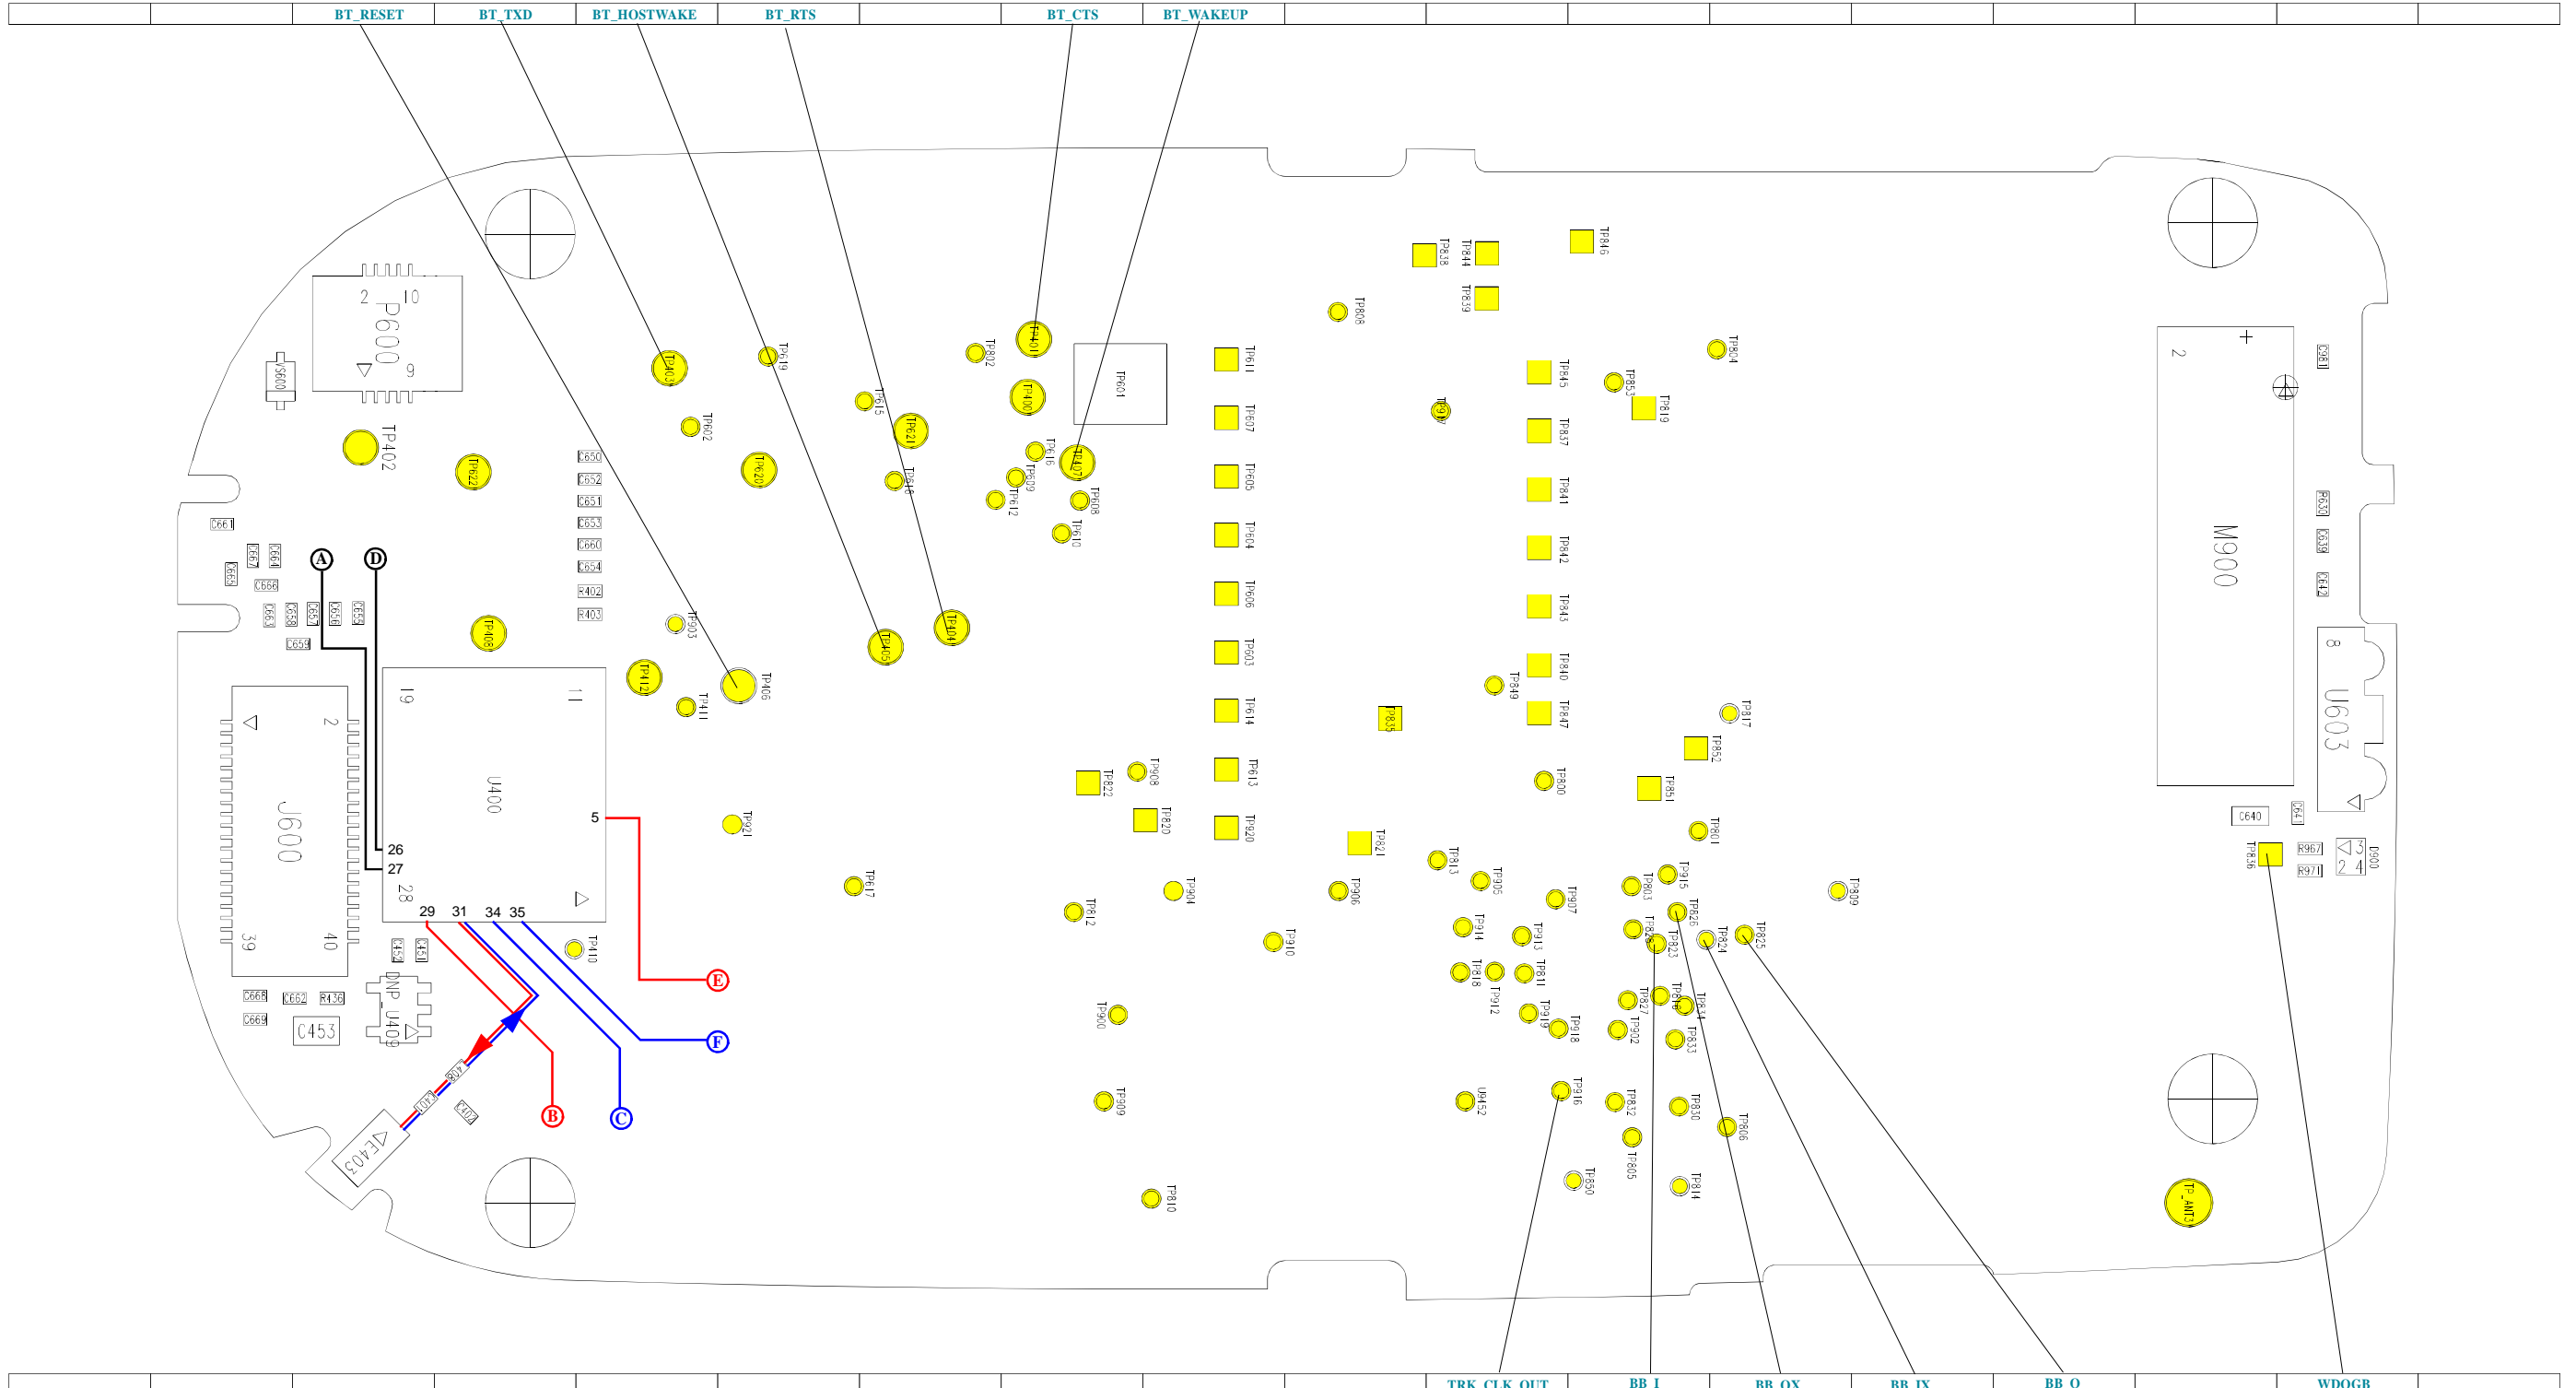

A 768 Signal Flow

- A SC2A (BB Audio Bus)
- B SRDA (BB Audio Bus)
- C STDA (BB Audio Bus)
- D SCKA (BB Audio Bus)
- E BT_TXD
- F BT_RXD
- G EAR_SPKR-
- H EAR_SPKR+

REVISIONS	
GSM SERVICE SUPPORT GROUP	2004.01.16
Level 3 Signal Flow	Rev. 1.0
A 768	8488047Z02_A
Alexander Buchler, Michael Hansen	Page 1 of 2

A 768 Signal Flow

- A SC2A (BB Audio Bus)
- B SRDA (BB Audio Bus)
- C STDA (BB Audio Bus)
- D SCKA (BB Audio Bus)
- E BT_TXD
- F BT_RXD
- G EAR_SPKR-
- H EAR_SPKR+

REVISIONS

GSM SERVICE SUPPORT GROUP	2004.01.16
Level 3 Signal Flow	Rev. 1.0
A 768	8488047Z02_A
Alexander Buehler, Michael Hansen	Page 2 of 2