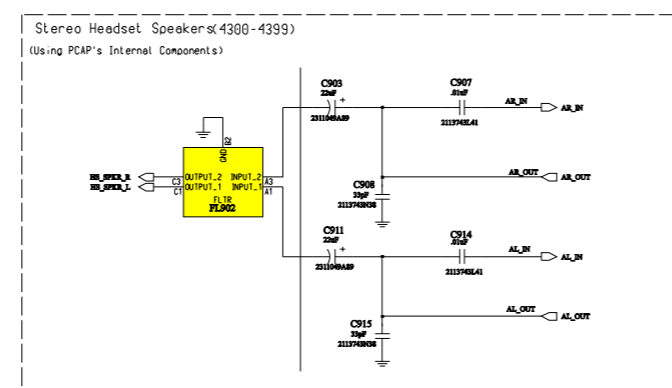

MOTOROLA INTERNAL USE ONLY

Engineer:	Colin Li	MOTOROLA INC.	Size:	11x17
Drawn by:	Katharina		TITLE:	PCAP Schematic 8404678R01_0
R&D CHK:		REV:	Drawing Number:	Page: 4 Of: 5
DOC CTRL CHK:		Date:	16/July/2003	Time:
MFG CTRL CHK:				10:55
QA CHK:				
Changed by:				

GSM Service Support Level 3 Authorized

A760 8404678R01_Rev0

REVISIONS

GSM SERVICE SUPPORT GROUP	2003.08.07
Level 3 Schematics	Rev. 1.0
A760	8404678R01_R0
Michael Hansen, Alexander Bühler	Page 1 of 1