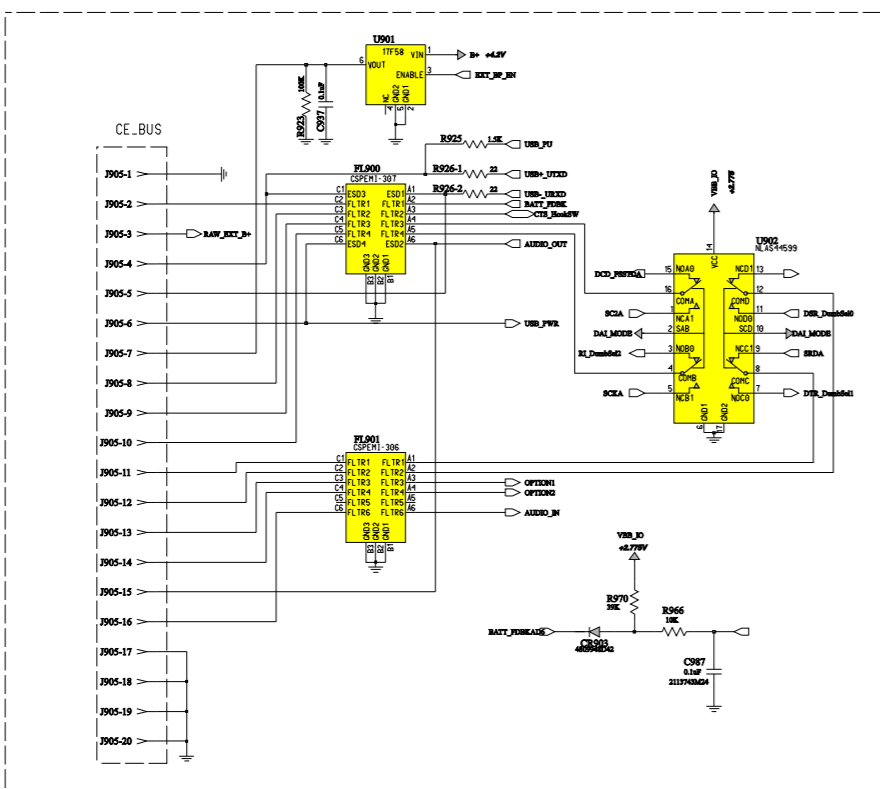

MOTOROLA INTERNAL USE ONLY

Engineer:	Colin Li	MOTOROLA INC.	Size:	11x17
Drawn by:	Katharina		TITLE:	PCAP Schematic 8404678R01_0
R&D CHK:		REV:	Drawing Number:	Page: 4 Of: 5
DOC CTRL CHK:		Date:	16/July/2003	Time:
MFG CTRL CHK:				10:55
QA CHK:				
Changed by:				

GSM Service Support Level 3 Authorized

A760 8404678R01_Rev0

REVISIONS

GSM SERVICE SUPPORT GROUP	2003.08.07
Level 3 Schematics	Rev. 1.0
A760	8404678R01_R0
Michael Hansen, Alexander Bühler	Page 1 of 1