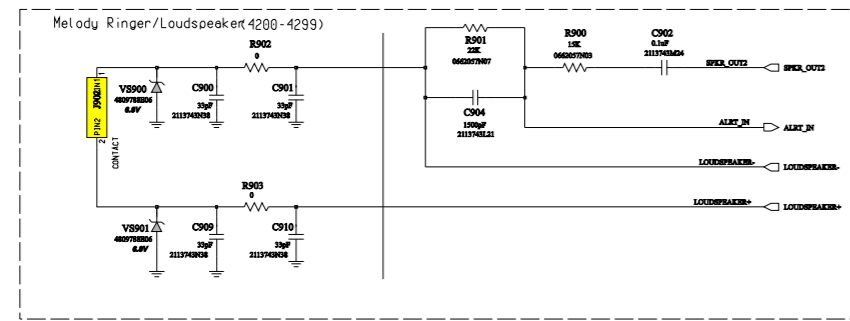

MOTOROLA INTERNAL USE ONLY

Engineer:	Colin Li	MOTOROLA INC.	Size:	11x17
Drawn by:	Katharina		TITLE:	PCAP Schematic 8404678R01_0
R&D CHK:		REV:	Drawing Number:	Page: 4 Of: 5
DOC CTRL CHK:		Date:	16/July/2003	Time:
MFG CTRL CHK:				10:55
QA CHK:				
Changed by:				