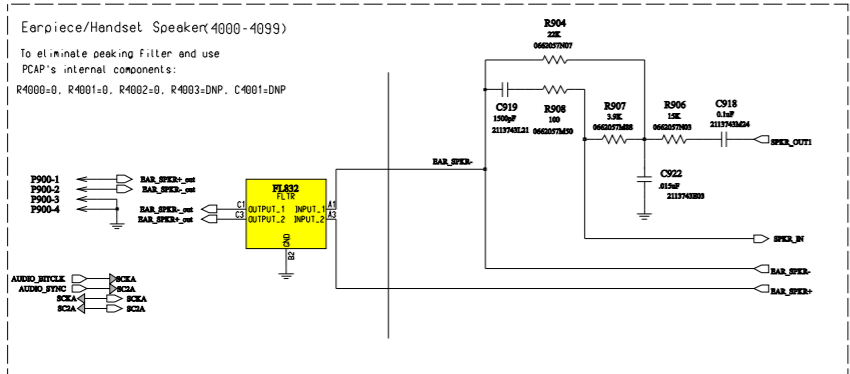

MOTOROLA INTERNAL USE ONLY

Engineer:	Colin Li	MOTOROLA INC.	Size:	11x17
Drawn by:	Katharina		TITLE:	PCAP Schematic 8404678R01_0
R&D CHK:		REV:	Drawing Number:	Page: 4 Of: 5
DOC CTRL CHK:		Date:	16/July/2003	Time:
MFG CTRL CHK:				10:55
QA CHK:				
Changed by:				

GSM Service Support Level 3 Authorized

A760 8404678R01_Rev0

REVISIONS

GSM SERVICE SUPPORT GROUP	2003.08.07
Level 3 Schematics	Rev. 1.0
A760	8404678R01_R0
Michael Hansen, Alexander Bühler	Page 1 of 1