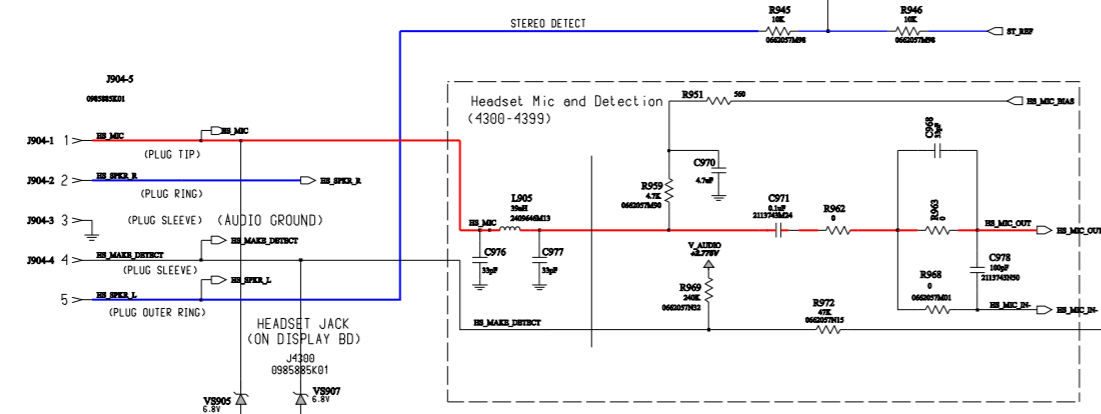

MOTOROLA INTERNAL USE ONLY

Engineer:	Colin Li	MOTOROLA INC.	Size:	11x17
Drawn by:	Katharina		TITLE:	PCAP Schematic 8404678R01_0
R&D CHK:		REV:	Drawing Number:	Page: 4 Of: 5
DOC CTRL CHK:		Date:	16/July/2003	Time:
MFG CTRL CHK:				10:55
QA CHK:				
Changed by:				

GSM Service Support Level 3 Authorized

A760 8404678R01_Rev0

REVISIONS

GSM SERVICE SUPPORT GROUP	2003.08.07
Level 3 Schematics	Rev. 1.0
A760	8404678R01_R0
Michael Hansen, Alexander Bühler	Page 1 of 1