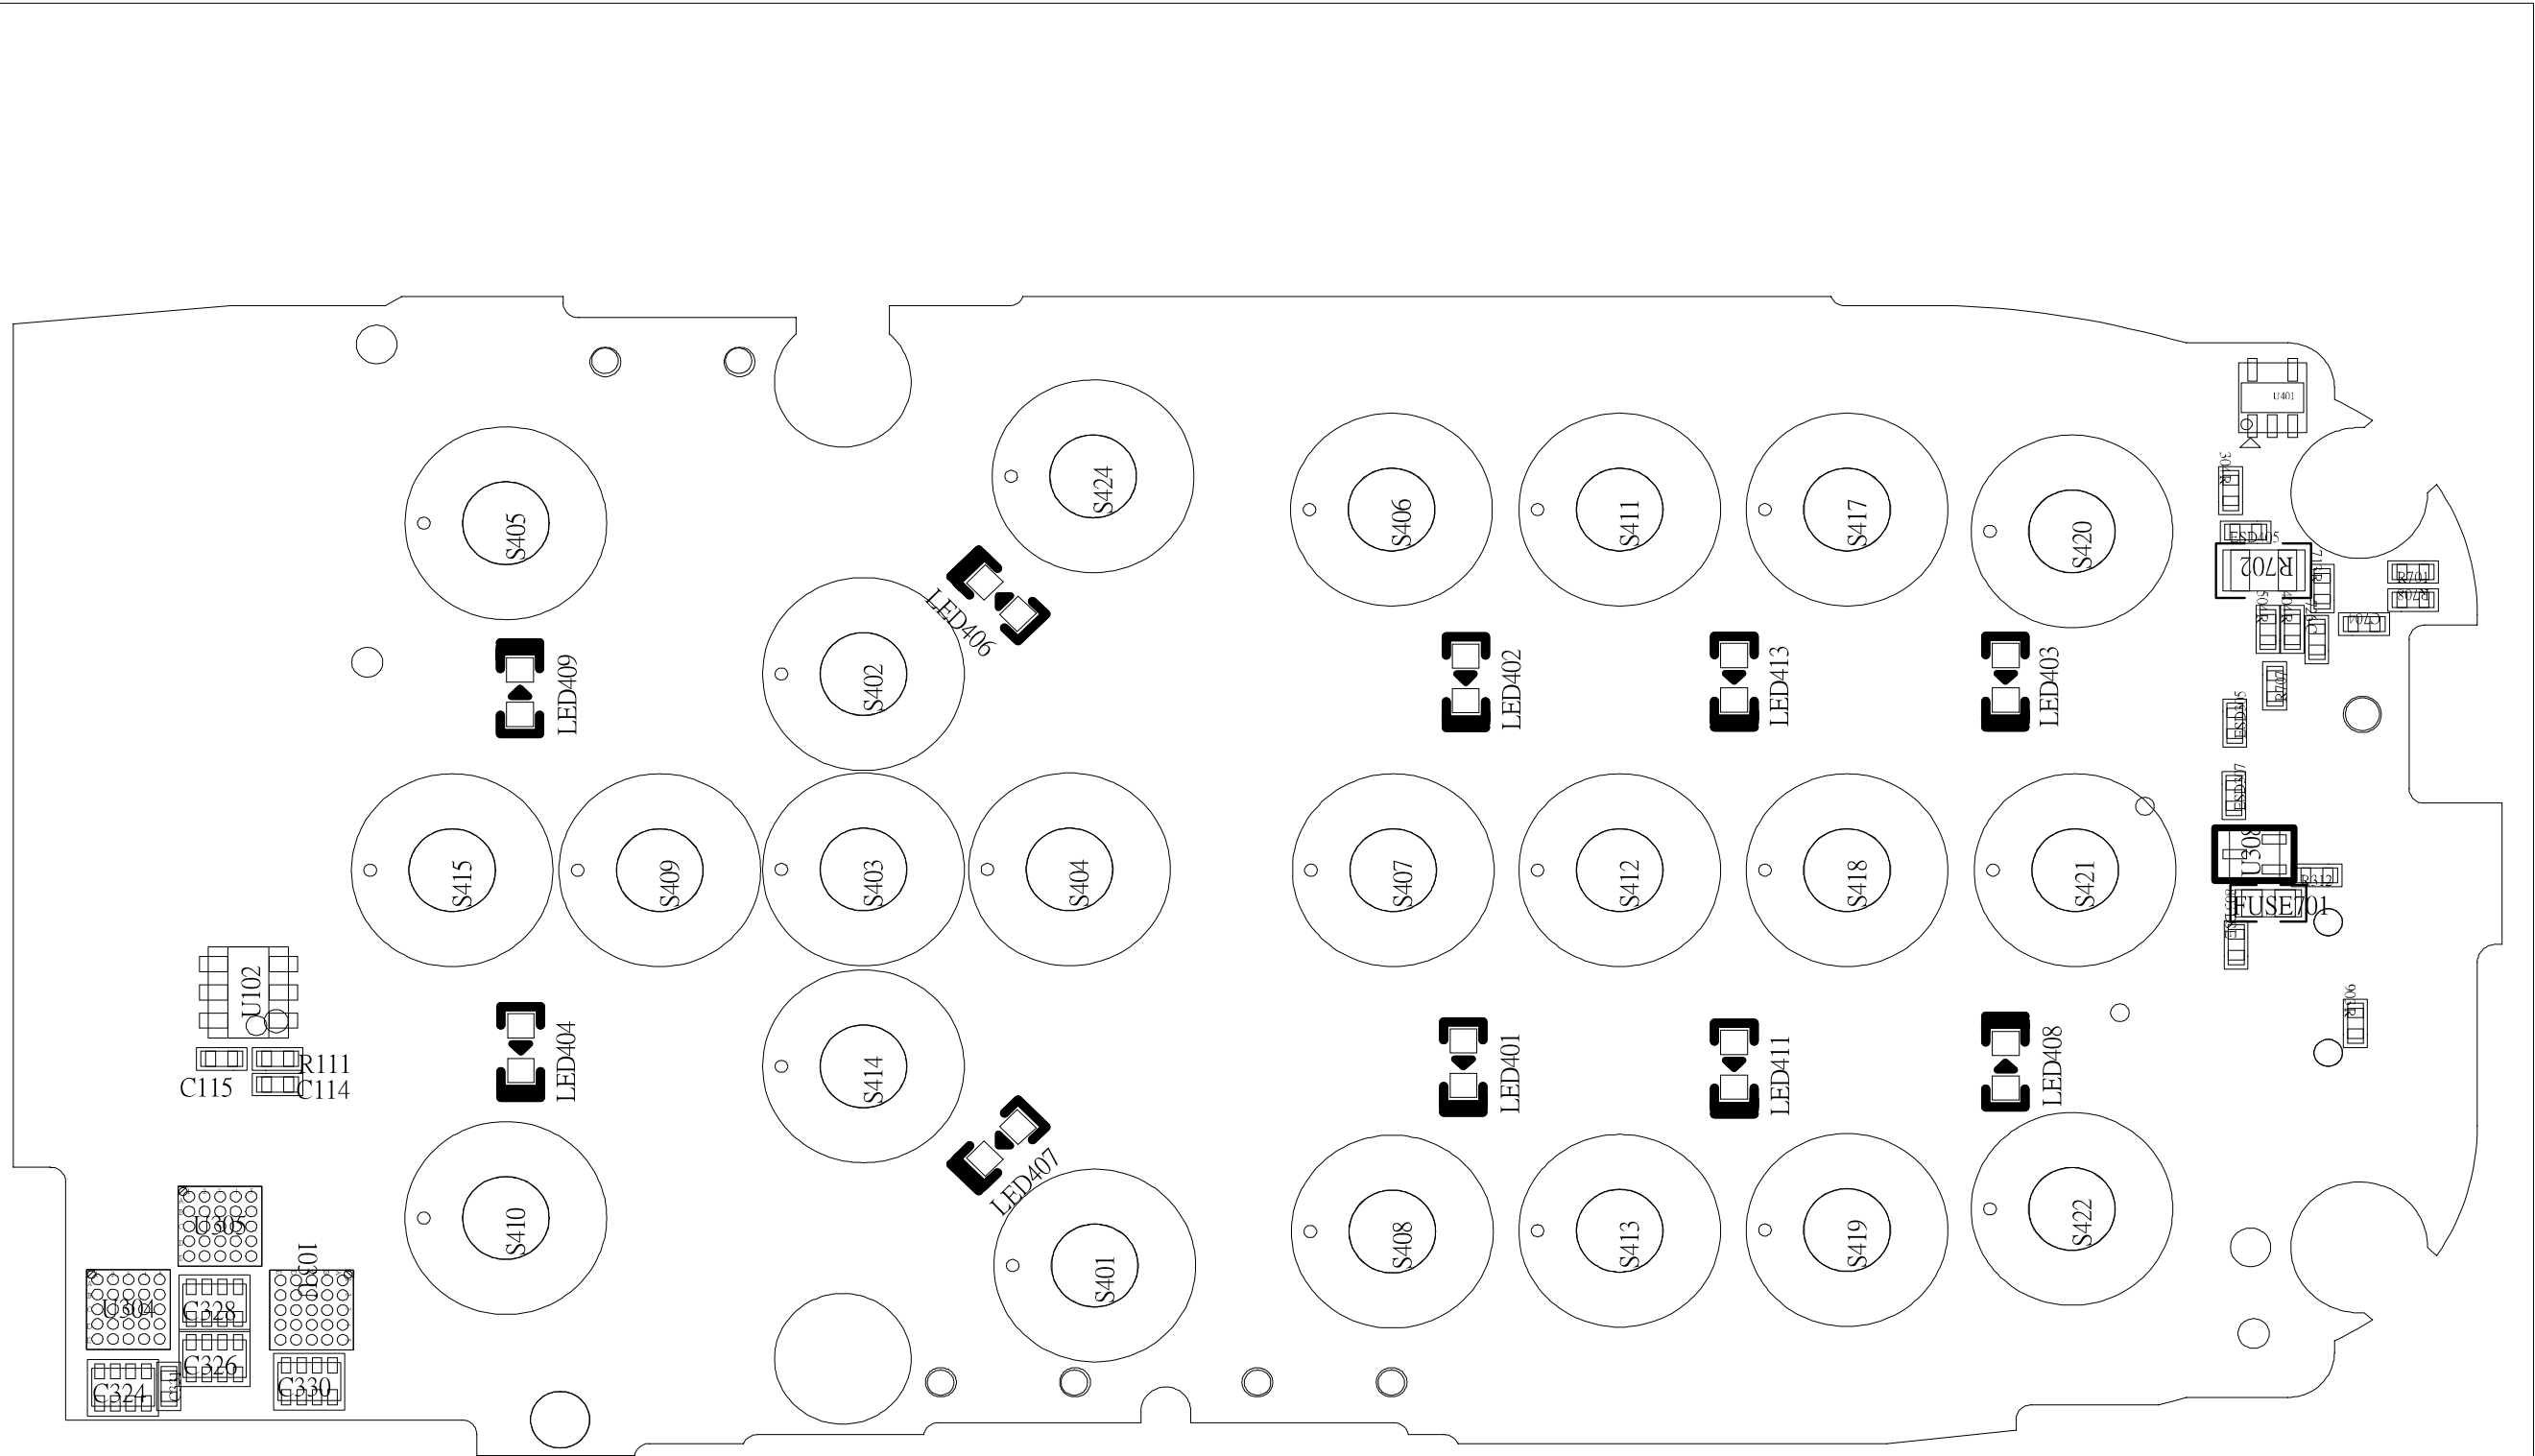

REVISIONS	
Service Engineering & Optimization	2004.10.11
Level 3 Board Layout	Rev. 1.0
A 668	
Alexander Buchler, Michael Hansen	Page 1 of 4

REVISIONS	
Service Engineering & Optimization	2004.10.11
Level 3 Board Layout	Rev. 1.0
A 668	
Alexander Buehler, Michael Hansen	Page 3 of 4

REVISIONS

Service Engineering & Optimization	2004.10.11
Level 3 Board Layout	Rev. L0
A 668	
Alexander Buehler, Michael Hansen	Page 4 of 4