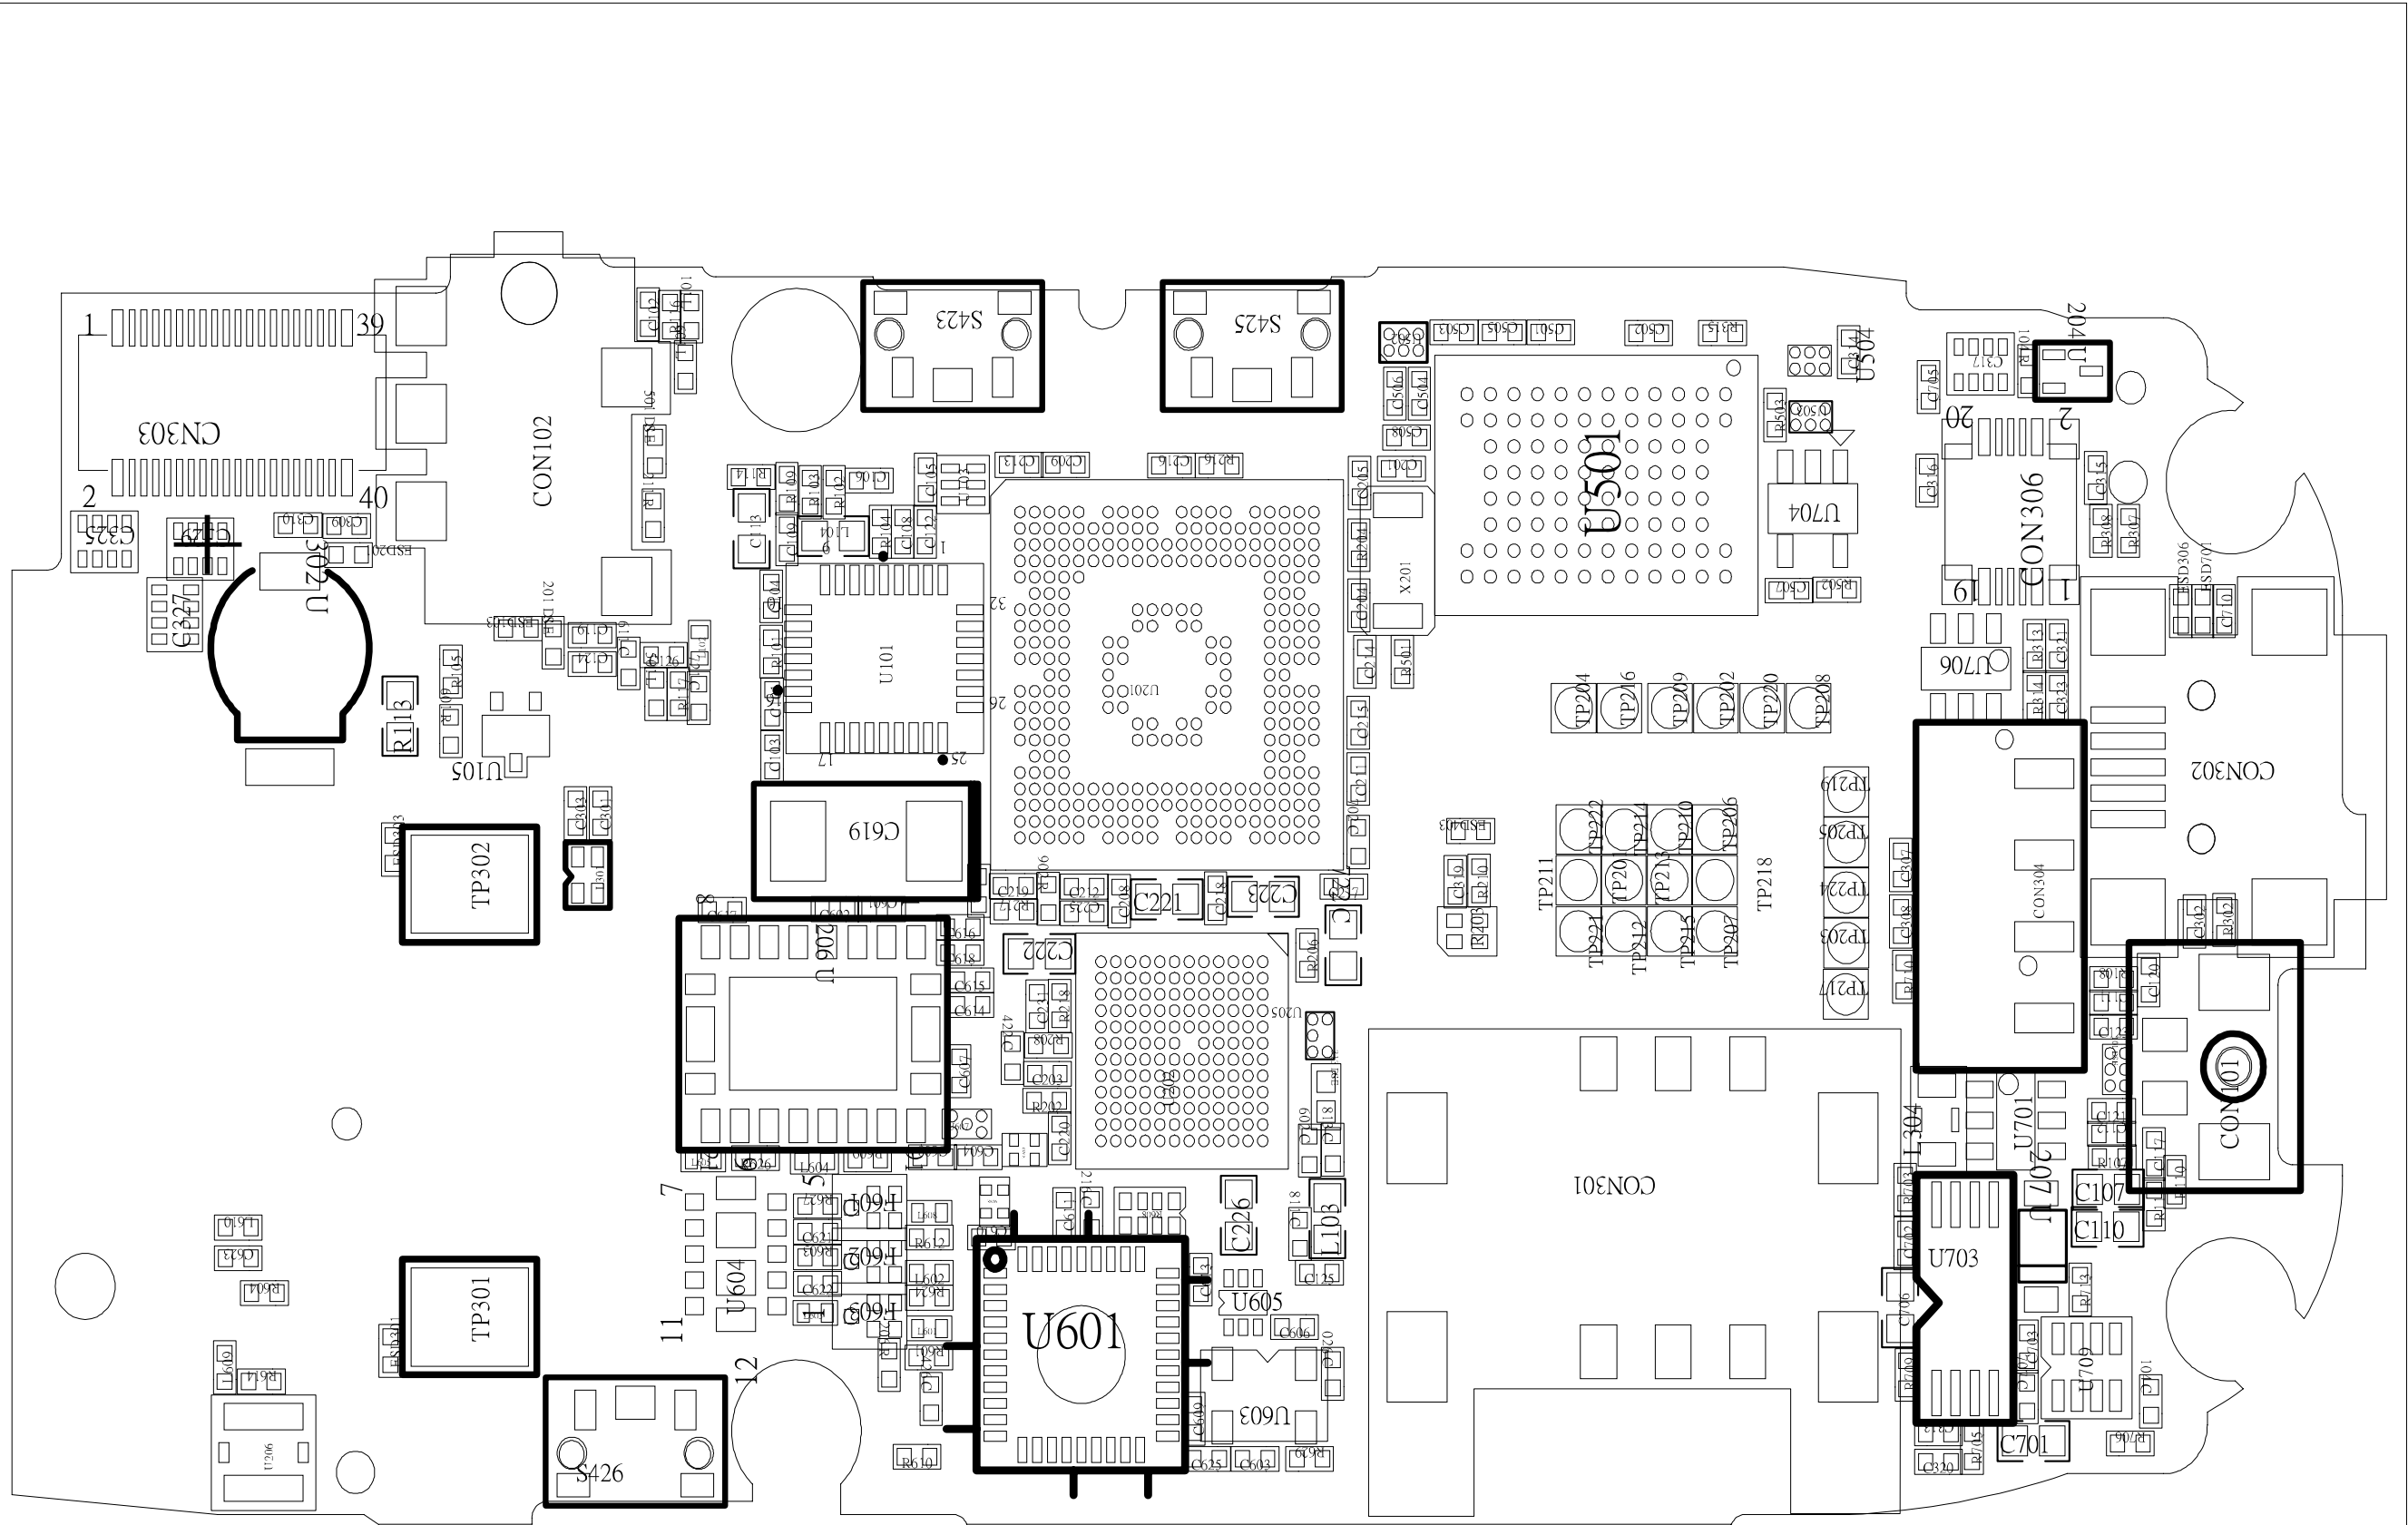

REVISIONS	
Service Engineering & Optimization	2004.10.11
Level 3 Board Layout	Rev. 1.0
A 668	
Alexander Buchler, Michael Hansen	Page 1 of 4

REVISIONS	
Service Engineering & Optimization	2004.10.11
Level 3 Board Layout	Rev. 1.0
A 668	
Alexander Buehler, Michael Hansen	Page 3 of 4

REVISIONS

Service Engineering & Optimization	2004.10.11
Level 3 Board Layout	Rev. L0
A 668	
Alexander Buehler, Michael Hansen	Page 4 of 4