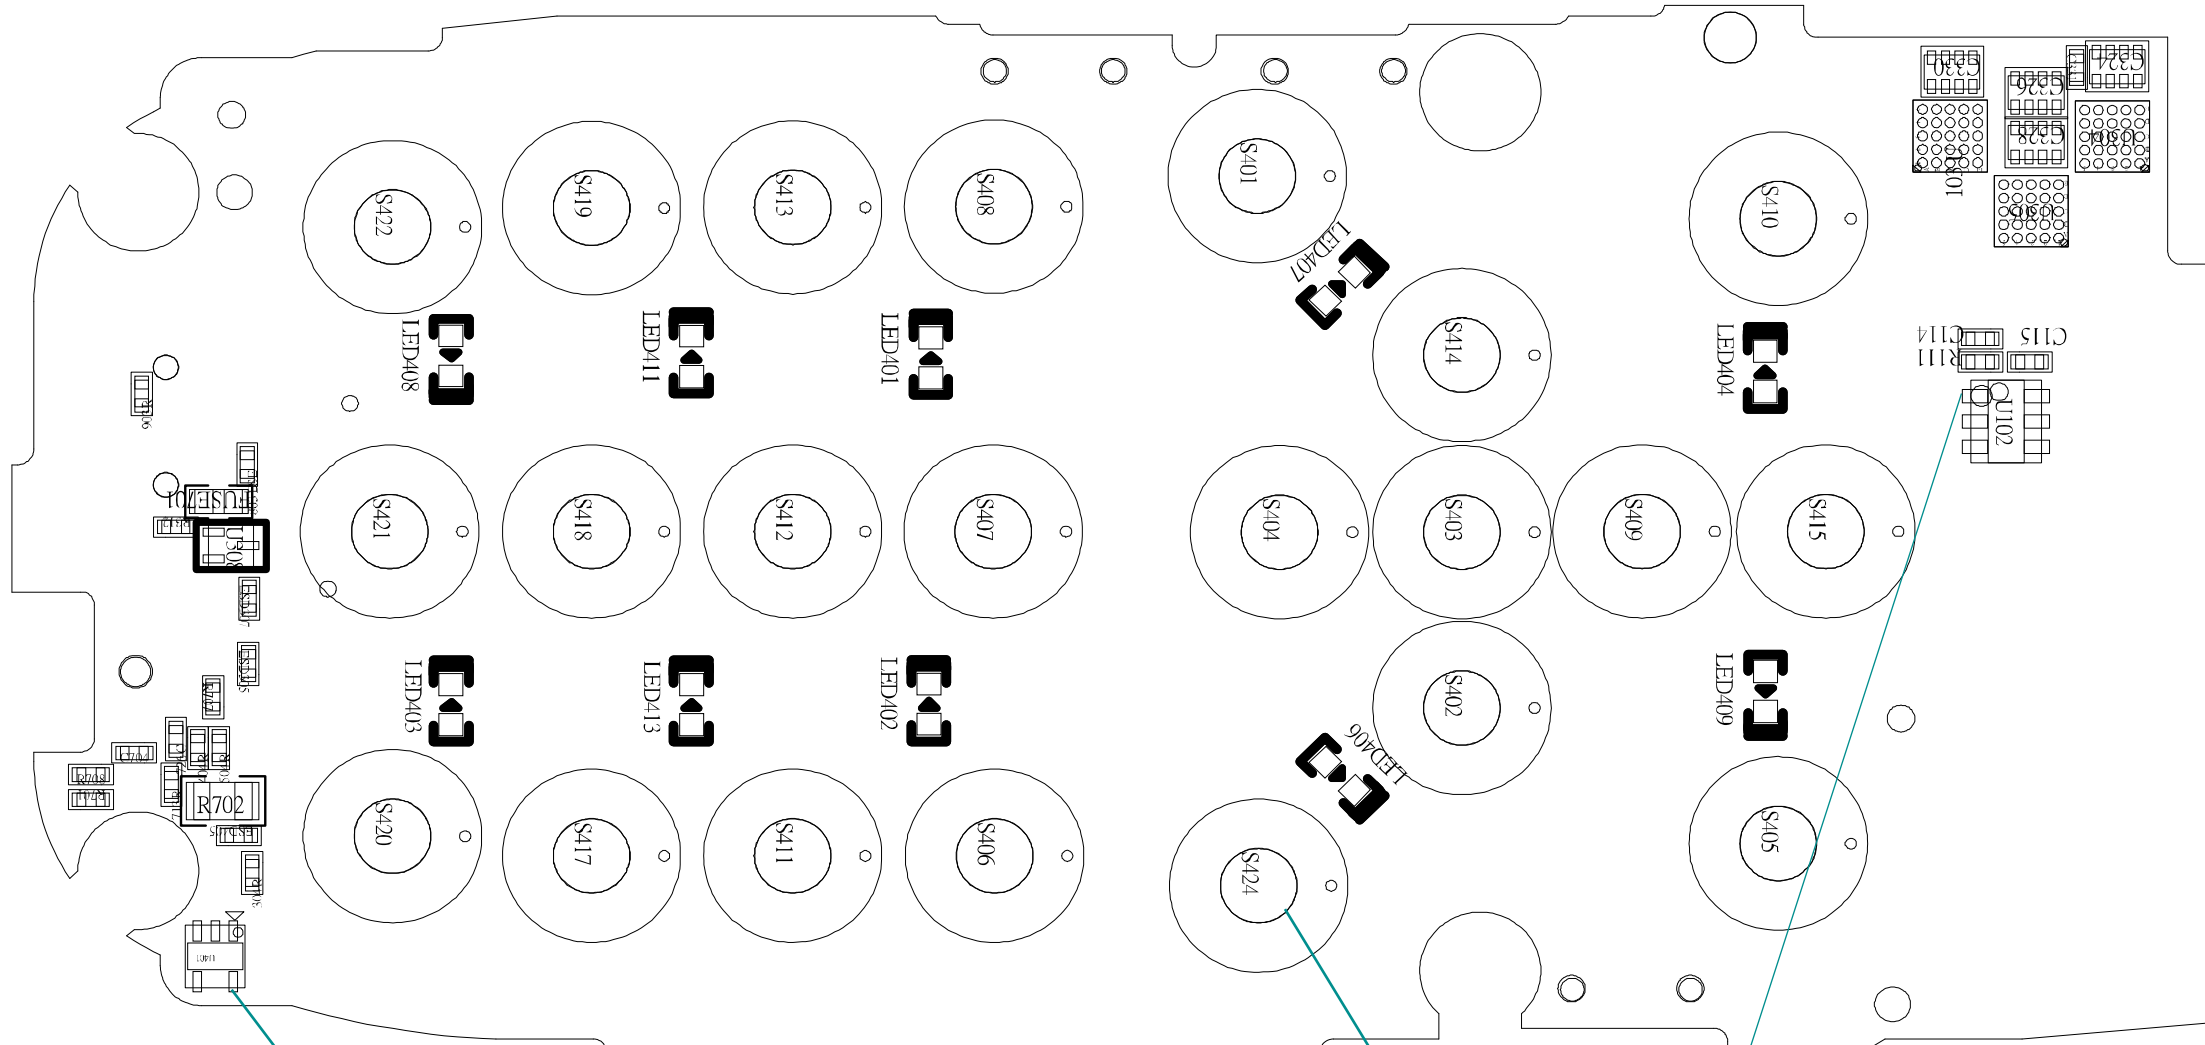

■ Clocks   
 ■ Test Point   
 ■ Finger Writing Signal   
 ■ RF Receiving Signal Flow  
 Audio signal to receiver, speaker and handfree receiver   
 ■ RF Transmitting Signal Flow  
 Audio signal from mic. and handfree mic.

A668

**REVISIONS**

GSM SERVICE SUPPORT GROUP	2004.11.01
Level 3 Signal Flow	Rev. 1.0
<b>A668</b>	
	Page 1 of 2

Light Sensor

PWON

Hall Sensor

**REVISIONS**

GSM SERVICE SUPPORT GROUP	2004.11.01
Level 3 Signal Flow	Rev.1.0
A668	
	Page2of 2