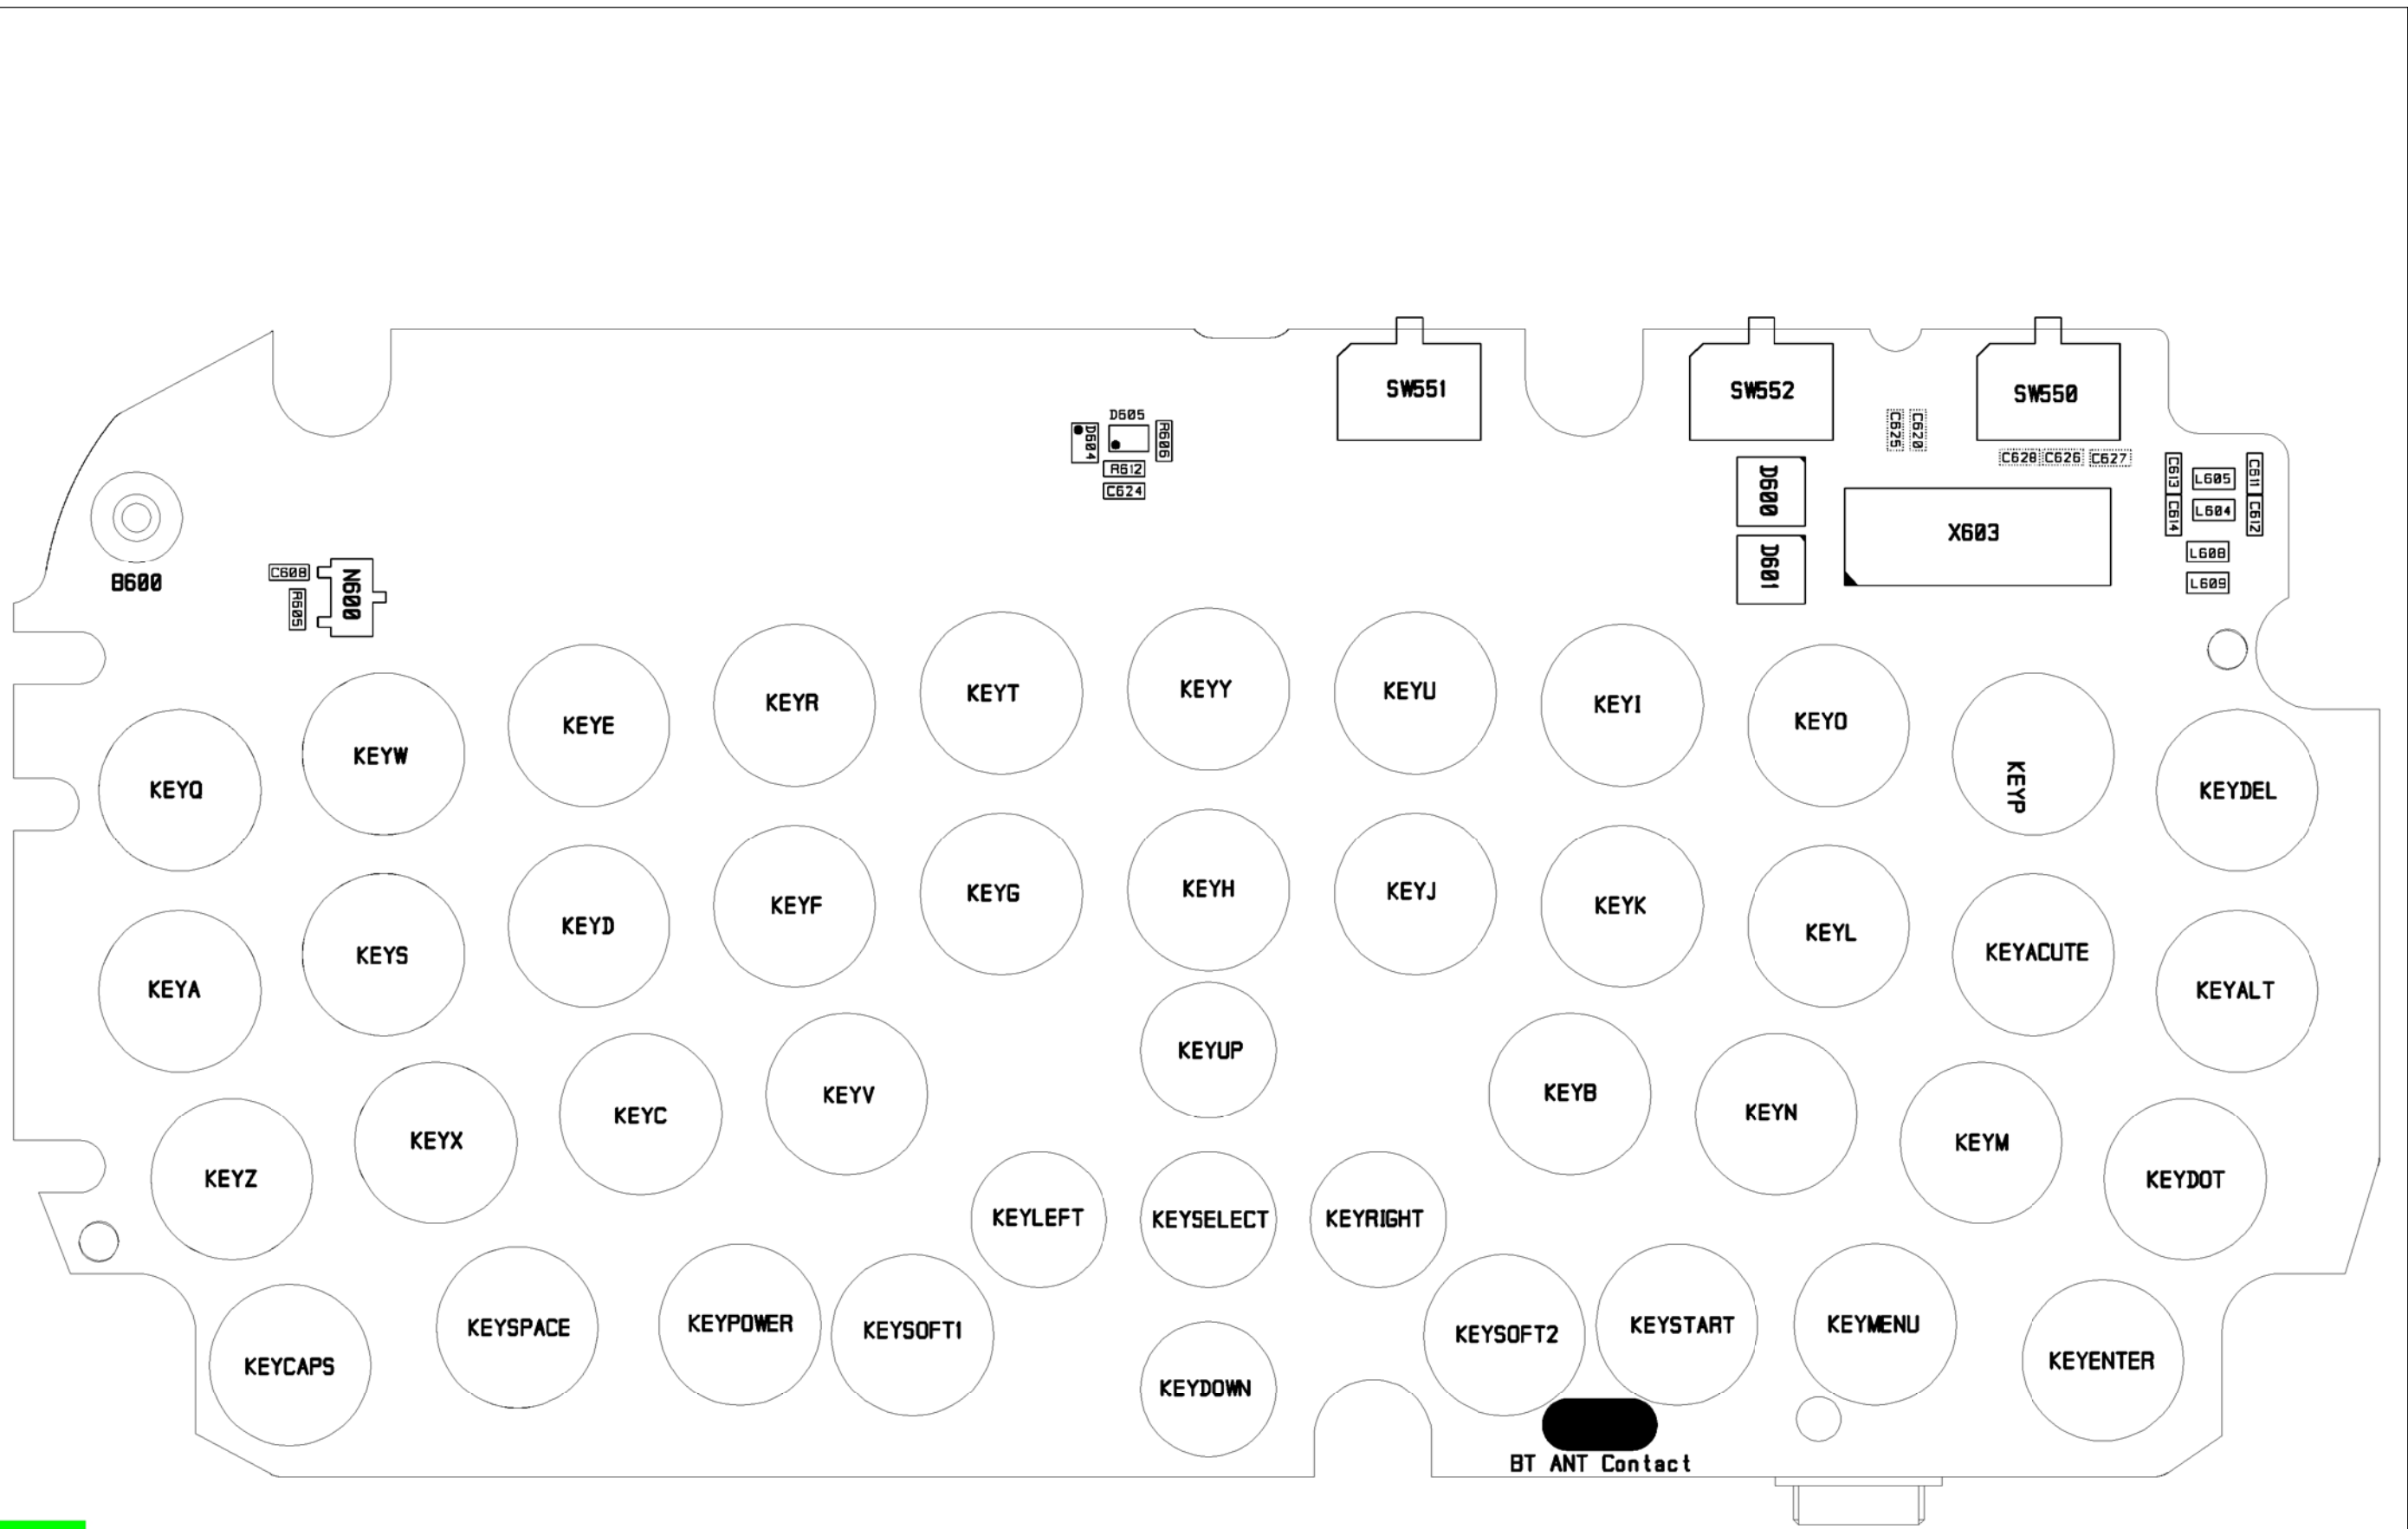

A 630

Service Engineering & Optimization  
Level 3 Authorized

REVISIONS	
Service Engineering & Optimization	2004.06.07
Level 3 Board Layout	Rev. 1.0
A 630	
Alexander Boehler, Michael Hansen	Page 1 of 2

REVISIONS		
Service Engineering & Optimization	2004.06.07	
Level 3 Board Layout		
A630		
Alexander Duhler, Michael Hansen		Page 2 of 2