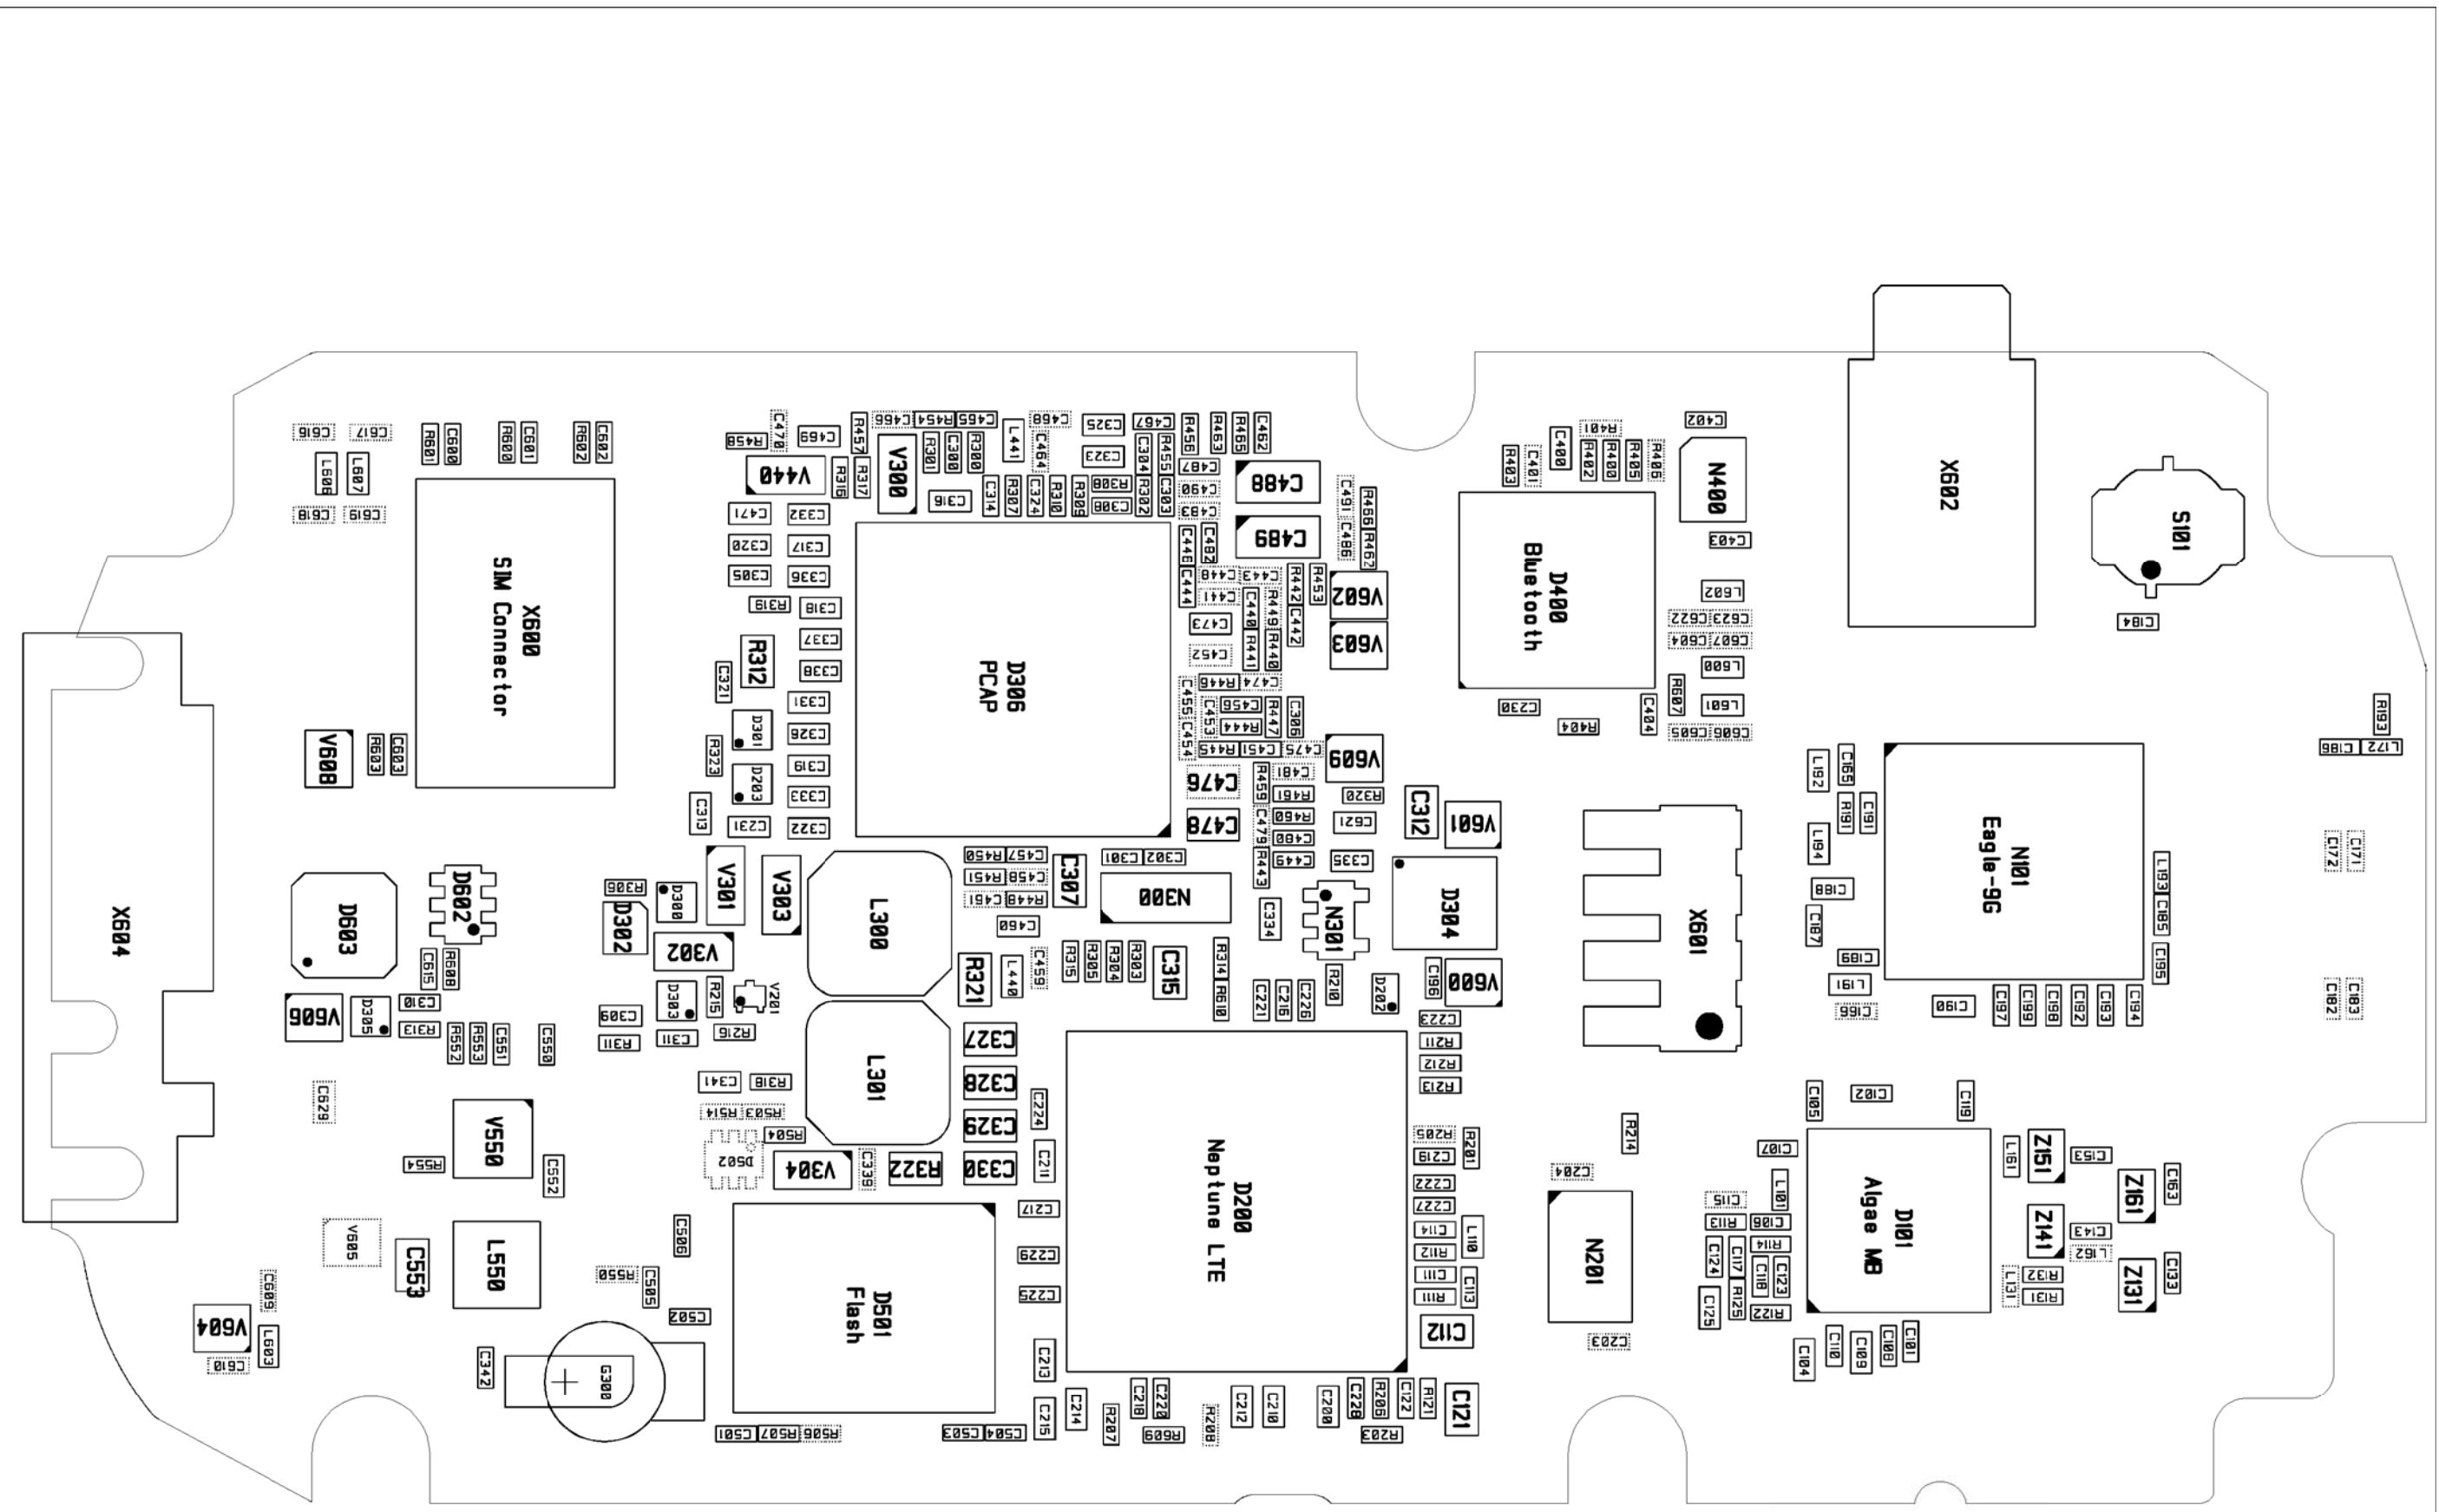

A 630

Service Engineering & Optimization  
Level 3 Authorized

REVISIONS	
Service Engineering & Optimization	2004.06.07
Level 3 Board Layout	Rev. 1.0
A 630	
Alexander Boehler, Michael Hansen	Page 1 of 2

REVISIONS		
Service Engineering & Optimization	2004.06.07	
Level 3 Board Layout		
A630		
Alexander Duhler, Michael Hansen		Page 2 of 2

Service Engineering & Optimization  
Level 3 Authorized