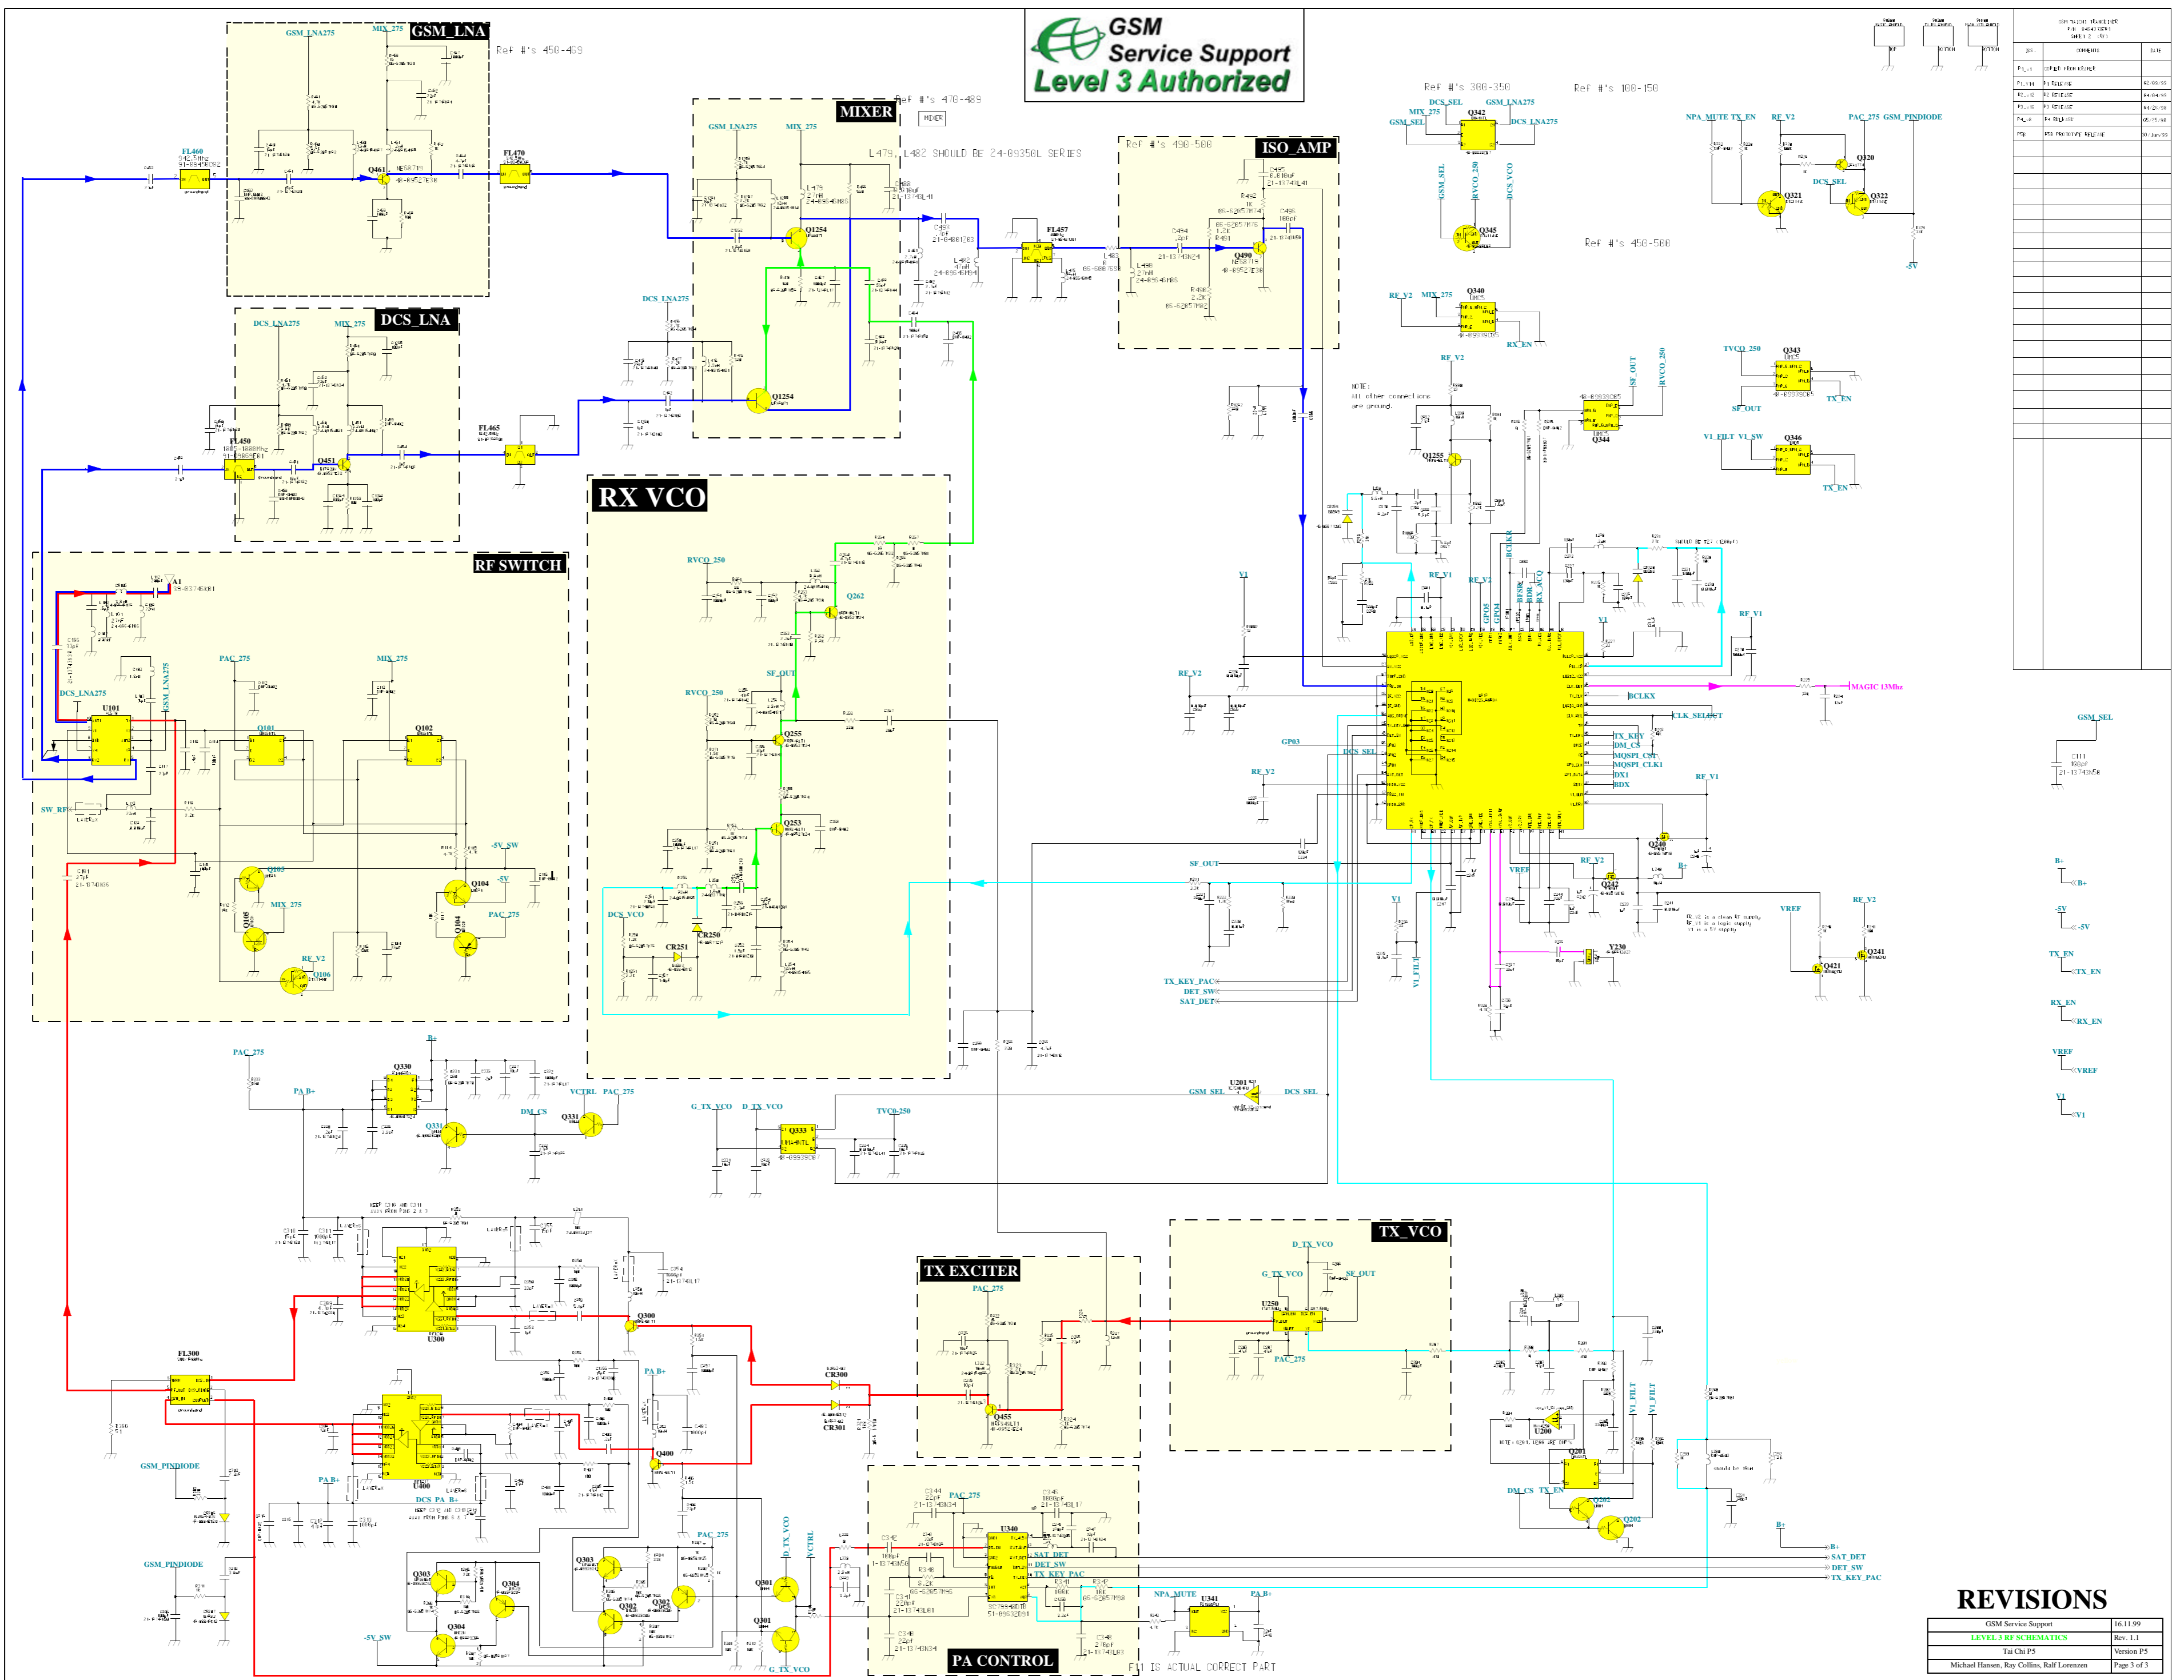

RX SIGNAL PATH  
 TX SIGNAL PATH  
 MAIN VCO SIGNAL PATH  
 TUNING VOLTAGE  
 DATA BUS  
 ADDRESS BUS  
 TEXT  
 REFERENCE SIGNALS

REV	DESCRIPTION	DATE
Rev. 1	REVISED	02-04-99
Rev. 2	REVISED	04-04-99
Rev. 3	REVISED	04-12-99
Rev. 4	REVISED	05-15-99
Rev. 5	REVISED	06-20-99

TAI CHI - ORGANISER P5.0

REVISIONS	
GSM Service Support	16.11.99
LEVEL 3 RF SCHEMATICS	Rev. 1.1
Tai Chi P5	Version P5
Michael Hansen, Ray Collins, Ralf Lorenzen	Page 3 of 3