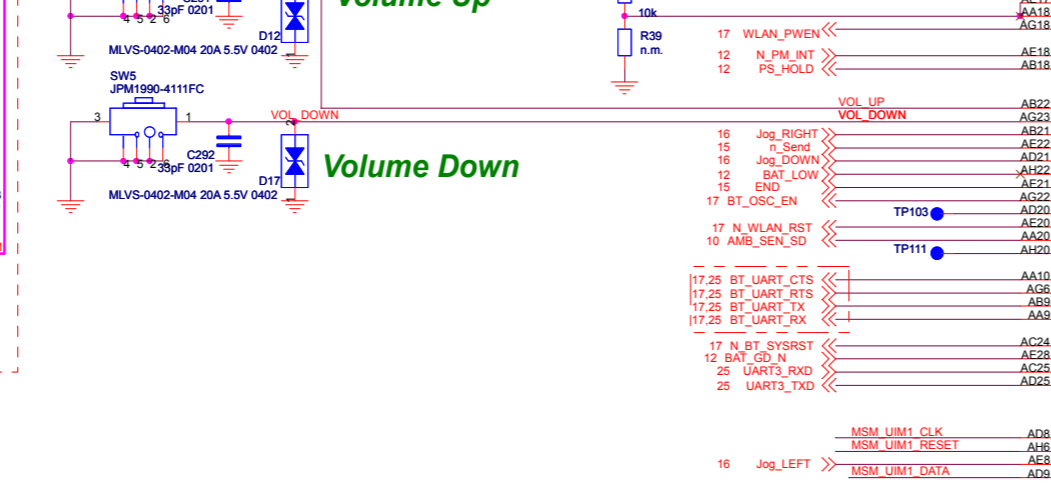

MODE1[1:0]	MSM7201 OPERATING MODE
0000	Normal
0001	Normal
0010	Normal
0011	Normal
0100	Normal
0101	Normal
0110	Normal
0111	Normal

A3100

Repair Optimization Service Training Level 3 Authorized

Repair Optimization Service Training	2009.01.16
Level 3 Schematics	Rev. 1.0
A3100	
	Page 1 of 6

PA STATE	PA_ON_2
OFF	L
ON	H

POWER MODE	PA_R0	PA_R1
LOW POWER	H	H
MEDIUM POWER	L	H
HIGH POWER	L	L

PRIMARY ANTENNA & SWITCHPLEXER

MODE	ANT_SEL0	ANT_SEL1	ANT_SEL2	ANT_SEL3
GSM850/EGSM TX	H	H	L	L
DCS/PCS TX	H	L	L	L
GSM850 RX	L	L	H	L
EGSM900 RX	L	H	H	L
DCS1800 RX	L	L	H	L
PCS1900 RX	L	L	L	L
WCDMA_1700 (S)	H	H	H	H
WCDMA_800 (D)	H	L	H	L
WCDMA_2100 (S)	H	H	H	L
WCDMA_1900 (D)	H	L	H	H

Repair Optimization Service Training	2009.01.16
Level 3 Schematics	Rev. 1.0
A3100	Page 5 of 6

RED Green Blue

Touch panel

left led = white
right led = white

- JB1_10 JOG_2.85V
- JB1_2 JOG_RIGHT 6
- JB1_6 JOG_DOWN 6
- JB1_11 JOG_LEFT 6
- JB1_13 JOG_UP 6
- JB1_5 JOG_PUSH 6
- JB1_12 JB1_1
- JB1_17 JB1_4
- JB1_18 JB1_7
- JB1_19 JB1_8
- JB1_20 JB1_9
- JB1_3 VREG_5V
- JB1_3 VREG_MSMP_2.6V