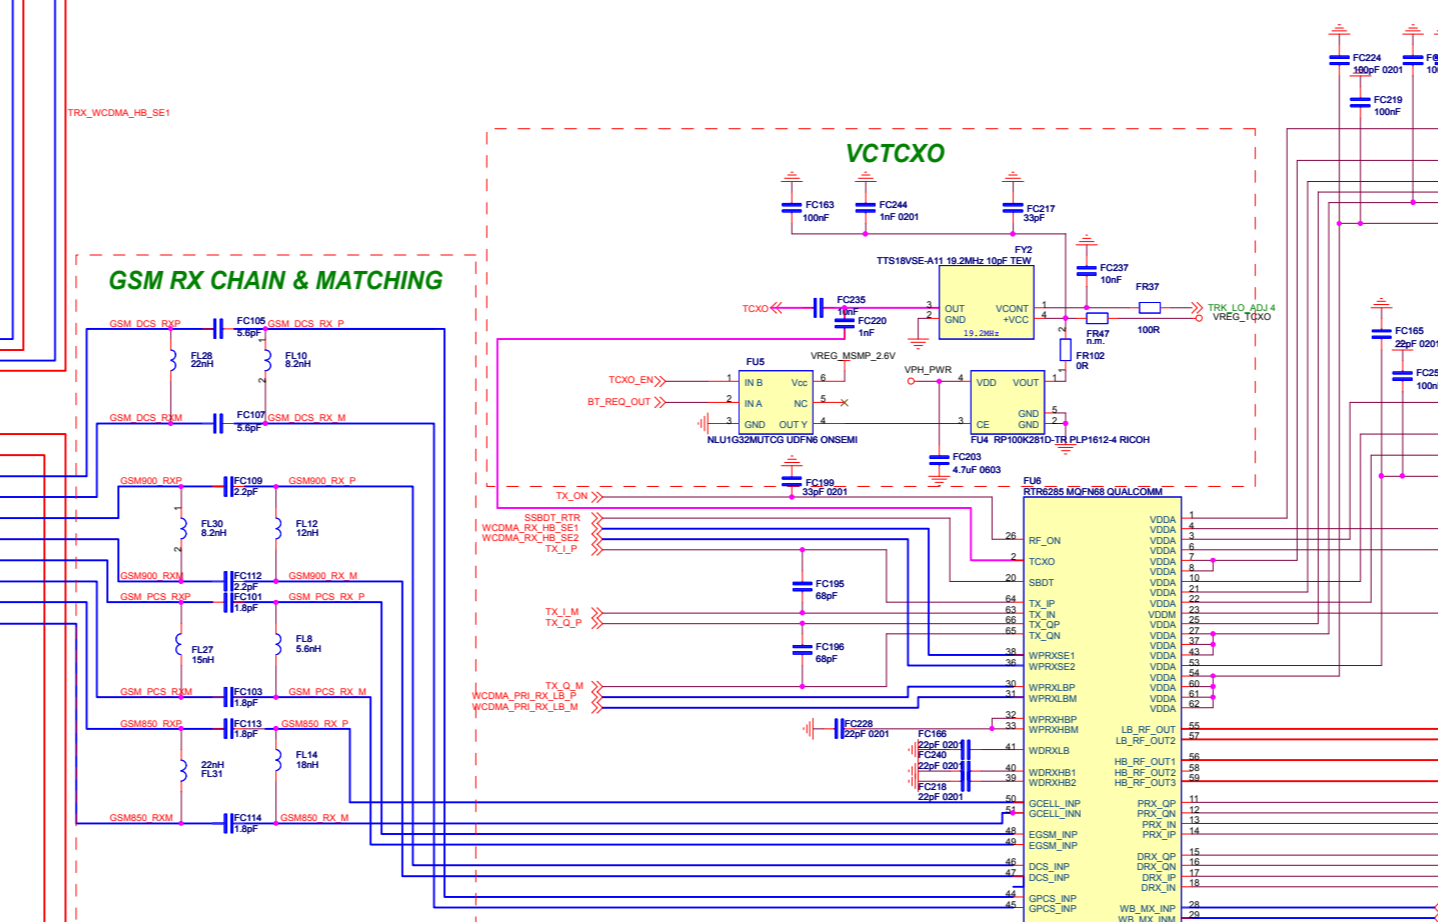

MODE1[1:0]	MSM7201 OPERATING MODE
0000	Normal
0001	Normal
0010	Normal
0011	Normal
0100	Normal
0101	Normal
0110	Normal
0111	Normal

A3100

Repair Optimization Service Training Level 3 Authorized

Repair Optimization Service Training	2009.01.16
Level 3 Schematics	Rev. 1.0
A3100	
	Page 1 of 6

PA STATE	PA_ON_2
OFF	L
ON	H

POWER MODE	PA_R0	PA_R1
LOW POWER	H	H
MEDIUM POWER	L	H
HIGH POWER	L	L

PRIMARY ANTENNA & SWITCHPLEXER

MODE	ANT_SEL0	ANT_SEL1	ANT_SEL2	ANT_SEL3
GSM850/EGSM TX	H	H	L	L
DCS/PCS TX	H	L	L	L
GSM850 RX	L	L	H	L
EGSM900 RX	L	H	H	L
DCS1800 RX	L	L	H	L
PCS1900 RX	L	L	L	L
WCDMA_1700 (S)	H	H	H	H
WCDMA_800 (D)	H	L	H	L
WCDMA_2100 (S)	H	H	H	L
WCDMA_1900 (D)	H	L	H	H

A3100

Repair Optimization Service Training
Level 3 Authorized

Repair Optimization Service Training	2009.01.16
Level 3 Schematics	Rev. 1.0
A3100	
	Page 4 of 6

A3100

Repair Optimization Service Training
Level 3 Authorized

Repair Optimization Service Training	2009.01.16
Level 3 Schematics	Rev. 1.0
A3100	Page 5 of 6

RED Green Blue

Touch panel

left led = white
right led = white

- JB1_10 JOG_2.85V
- JB1_2 JOG_RIGHT 6
- JB1_6 JOG_DOWN 6
- JB1_11 JOG_LEFT 6
- JB1_13 JOG_UP 6
- JB1_5 JOG_PUSH 6
- JB1_12 JB1_1
- JB1_17 JB1_4
- JB1_18 JB1_7
- JB1_19 JB1_8
- JB1_20 JB1_9
- JB1_3 VREG_5V
- JB1_3 VREG_MSMP_2.6V