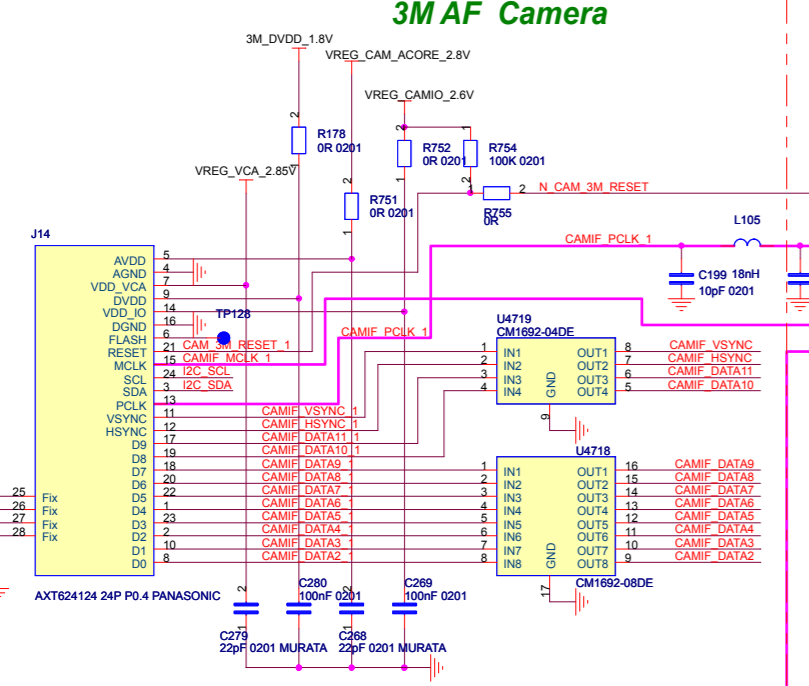

MODE1[1:0]	MSM7201 OPERATING MODE
0000	Normal
0001	Normal
0010	Normal
0011	Normal
0100	Normal
0101	Normal
0110	Normal
0111	Normal

A3100

Repair Optimization Service Training Level 3 Authorized

Repair Optimization Service Training	2009.01.16
Level 3 Schematics	Rev. 1.0
A3100	
	Page 1 of 6

PA STATE	PA_ON_2
OFF	L
ON	H

POWER MODE	PA_R0	PA_R1
LOW POWER	H	H
MEDIUM POWER	L	H
HIGH POWER	L	L

PRIMARY ANTENNA & SWITCHPLEXER

MODE	ANT_SEL0	ANT_SEL1	ANT_SEL2	ANT_SEL3
GSM850/EGSM TX	H	H	L	L
DCS/PCS TX	H	L	L	L
GSM850 RX	L	L	H	L
EGSM900 RX	L	H	H	L
DCS1800 RX	L	L	H	L
PCS1900 RX	L	L	L	L
WCDMA_1700 (S)	H	H	H	H
WCDMA_800 (D)	H	L	H	L
WCDMA_2100 (S)	H	H	H	L
WCDMA_1900 (D)	H	L	H	H

Repair Optimization Service Training	2009.01.16
Level 3 Schematics	Rev. 1.0
A3100	Page 5 of 6

RED Green Blue

Touch panel

left led = white
right led = white

- JB1_10 JOG_2.85V
- JB1_2 JOG_RIGHT 6
- JB1_6 JOG_DOWN 6
- JB1_11 JOG_LEFT 6
- JB1_13 JOG_UP 6
- JB1_5 JOG_PUSH 6
- JB1_12 JB1_1
- JB1_17 JB1_4
- JB1_18 JB1_7
- JB1_19 JB1_8
- JB1_20 JB1_9
- JB1_3 VREG_5V
- JB1_3 VREG_MSMP_2.6V