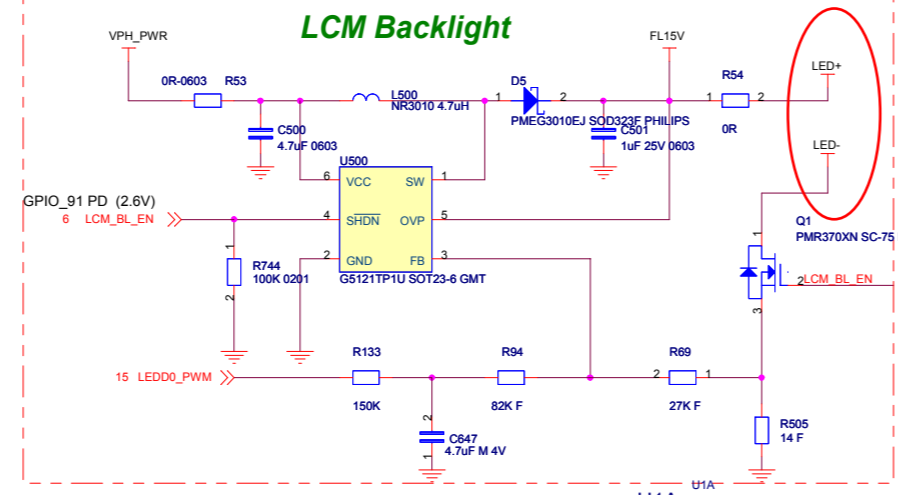

MODE1[1:0]	MSM7201 OPERATING MODE
0000	Normal
0001	Normal
0010	Normal
0011	Normal
0100	Normal
0101	Normal
0110	Normal
0111	Normal

A3100

Repair Optimization Service Training Level 3 Authorized

Repair Optimization Service Training	2009.01.16
Level 3 Schematics	Rev. 1.0
A3100	
	Page 1 of 6

PA STATE	PA_ON_2
OFF	L
ON	H

POWER MODE	PA_R0	PA_R1
LOW POWER	H	H
MEDIUM POWER	L	H
HIGH POWER	L	L

PRIMARY ANTENNA & SWITCHPLEXER

MODE	ANT_SEL0	ANT_SEL1	ANT_SEL2	ANT_SEL3
GSM850/EGSM TX	H	H	L	L
DCS/PCS TX	H	L	L	L
GSM850 RX	L	L	H	L
EGSM900 RX	L	H	H	L
DCS1800 RX	L	L	H	L
PCS1900 RX	L	L	L	L
WCDMA_1700 (S)	H	H	H	H
WCDMA_800 (D)	H	L	H	L
WCDMA_2100 (S)	H	H	H	L
WCDMA_1900 (D)	H	L	H	H

Repair Optimization Service Training	2009.01.16
Level 3 Schematics	Rev. 1.0
A3100	Page 5 of 6

RED Green Blue

Touch panel

left led = white
right led = white

- JB1_10 JOG_2.85V
- JB1_2 JOG_RIGHT 6
- JB1_6 JOG_DOWN 6
- JB1_11 JOG_LEFT 6
- JB1_13 JOG_UP 6
- JB1_5 JOG_PUSH 6
- JB1_12 JB1_1
- JB1_17 JB1_4
- JB1_18 JB1_7
- JB1_19 JB1_8
- JB1_20 JB1_9
- JB1_3 VREG_5V
- JB1_3 VREG_MSMP_2.6V