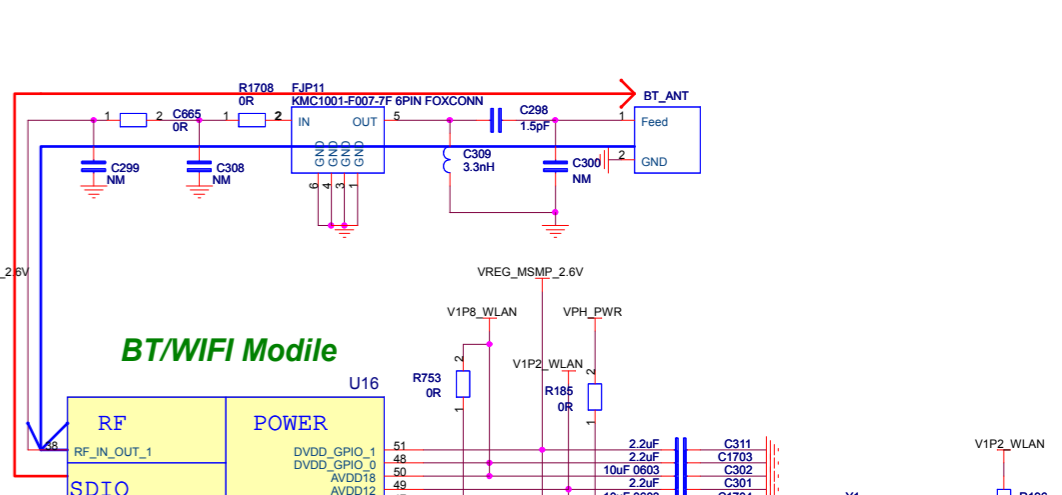

MODE1[1:0]	MSM7201 OPERATING MODE
0000	Normal
0001	Normal
0010	Normal
0011	Normal
0100	Normal
0101	Normal
0110	Normal
0111	Normal

A3100

Repair Optimization Service Training Level 3 Authorized

Repair Optimization Service Training	2009.01.16
Level 3 Schematics	Rev. 1.0
A3100	
	Page 1 of 6

PA STATE	PA_ON_2
OFF	L
ON	H

POWER MODE	PA_R0	PA_R1
LOW POWER	H	H
MEDIUM POWER	L	H
HIGH POWER	L	L

PRIMARY ANTENNA & SWITCHPLEXER

MODE	ANT_SEL0	ANT_SEL1	ANT_SEL2	ANT_SEL3
GSM850/EGSM TX	H	H	L	L
DCS/PCS TX	H	L	L	L
GSM850 RX	L	L	H	L
EGSM900 RX	L	H	H	L
DCS1800 RX	L	L	H	L
PCS1900 RX	L	L	L	L
WCDMA_1700 (S)	H	H	H	H
WCDMA_800 (D)	H	L	H	L
WCDMA_2100 (S)	H	H	H	L
WCDMA_1900 (D)	H	L	H	H

Repair Optimization Service Training	2009.01.16
Level 3 Schematics	Rev. 1.0
A3100	Page 5 of 6

RED Green Blue

Touch panel

left led = white
right led = white

- JB1_10 JOG_2.85V
- JB1_2 JOG_RIGHT 6
- JB1_6 JOG_DOWN 6
- JB1_11 JOG_LEFT 6
- JB1_13 JOG_UP 6
- JB1_5 JOG_PUSH 6
- JB1_12 JB1_1
- JB1_17 JB1_4
- JB1_18 JB1_7
- JB1_19 JB1_8
- JB1_20 JB1_9
- JB1_3 VREG_5V
- JB1_3 VREG_MSMP_2.6V