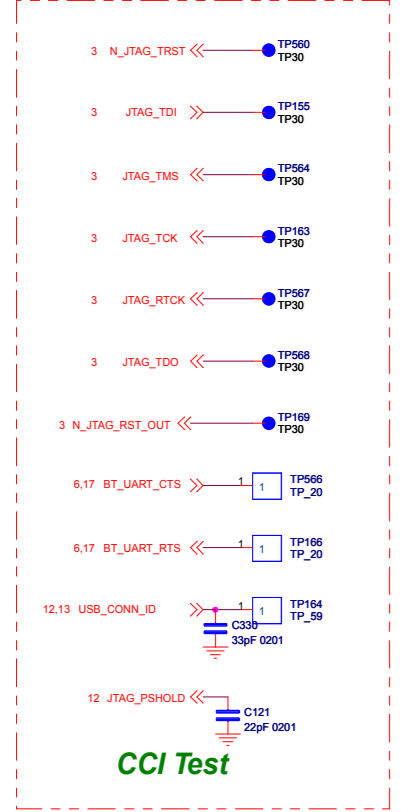

PA STATE	PA_ON_2
OFF	L
ON	H

POWER MODE	PA_R0	PA_R1
LOW POWER	H	H
MEDIUM POWER	L	H
HIGH POWER	L	L

PRIMARY ANTENNA & SWITCHPLEXER

MODE	ANT_SEL0	ANT_SEL1	ANT_SEL2	ANT_SEL3
GSM850/EGSM TX	H	H	L	L
DCS/PCS TX	H	L	L	L
GSM850 RX	L	L	H	L
EGSM900 RX	L	H	H	L
DCS1800 RX	L	L	H	L
PCS1900 RX	L	L	L	L
WCDMA_1700 (S)	H	H	H	H
WCDMA_800 (D)	H	L	H	L
WCDMA_2100 (S)	H	H	H	L
WCDMA_1900 (D)	H	L	H	H

Repair Optimization Service Training	2009.01.16
Level 3 Schematics	Rev. 1.0
A3100	Page 5 of 6

RED Green Blue

Touch panel

left led = white
right led = white

- JB1_10 JOG_2.85V
- JB1_2 JOG_RIGHT 6
- JB1_6 JOG_DOWN 6
- JB1_11 JOG_LEFT 6
- JB1_13 JOG_UP 6
- JB1_5 JOG_PUSH 6
- JB1_12 JB1_1
- JB1_17 JB1_4
- JB1_18 JB1_7
- JB1_19 JB1_8
- JB1_20 JB1_9
- JB1_3 VREG_5V
- JB1_3 VREG_MSMP_2.6V