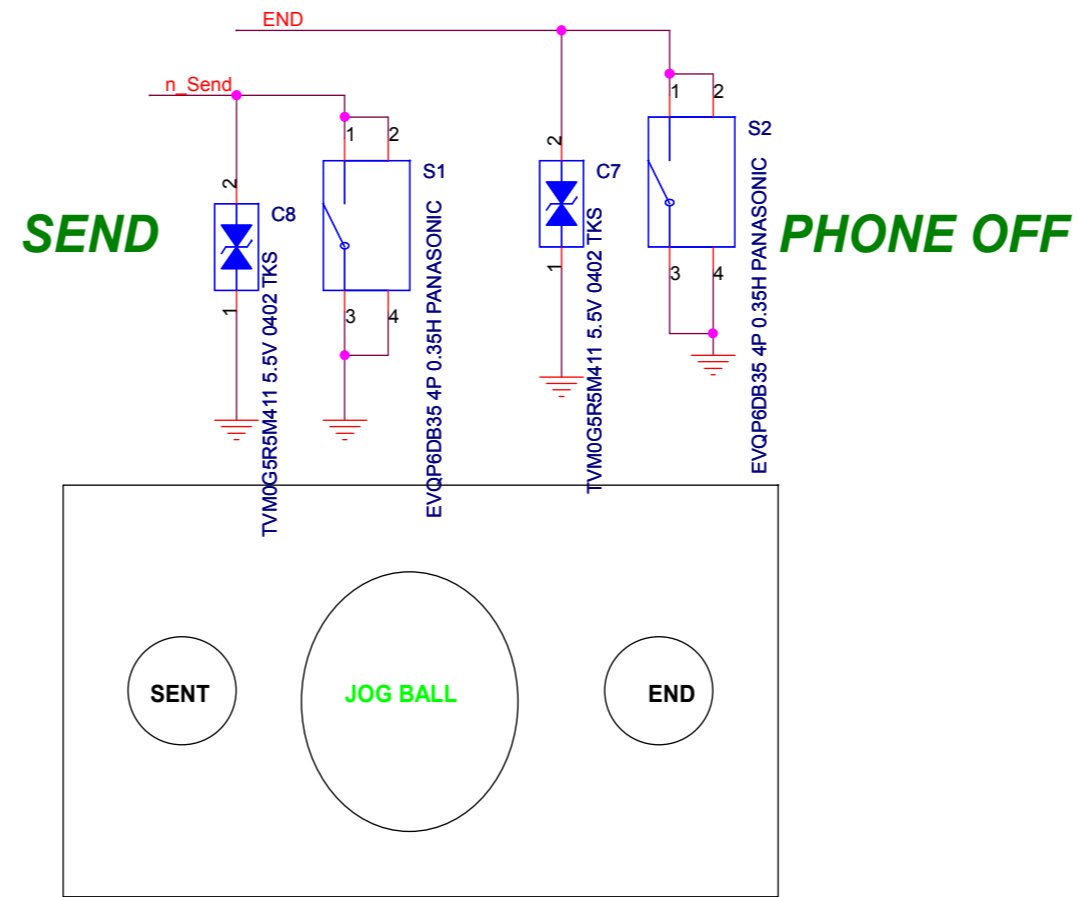

A3100

Repair Optimization Service Training
Level 3 Authorized

Repair Optimization Service Training	2009.01.16
Level 3 Schematics	Rev. 1.0
A3100	
	Page 4 of 6

A3100

Repair Optimization Service Training
Level 3 Authorized

Repair Optimization Service Training	2009.01.16
Level 3 Schematics	Rev. 1.0
A3100	Page 5 of 6

RED Green Blue

Touch panel

left led = white
right led = white

- JB1_10 JOG_2.85V
- JB1_2 JOG_RIGHT 6
- JB1_6 JOG_DOWN 6
- JB1_11 JOG_LEFT 6
- JB1_13 JOG_UP 6
- JB1_5 JOG_PUSH 6
- JB1_12 JB1_1
- JB1_17 JB1_4
- JB1_18 JB1_7
- JB1_19 JB1_8
- JB1_20 JB1_9
- JB1_3 VREG_5V
- JB1_3 VREG_MSMP_2.6V