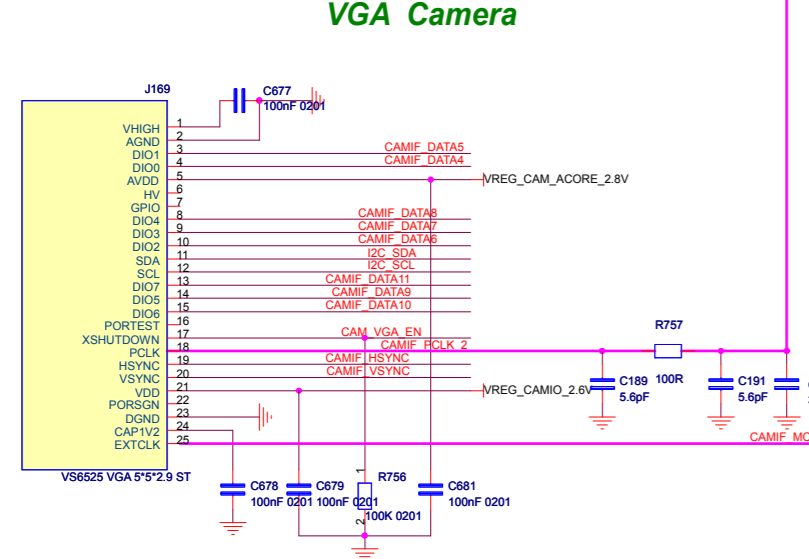

MODE1[1:0]	MSM7201 OPERATING MODE
0000	Normal
0001	Normal
0010	Normal
0011	Normal
0100	Normal
0101	Normal
0110	Normal
0111	Normal

A3100

Repair Optimization Service Training Level 3 Authorized

Repair Optimization Service Training	2009.01.16
Level 3 Schematics	Rev. 1.0
A3100	
	Page 1 of 6

PA STATE	PA_ON_2
OFF	L
ON	H

POWER MODE	PA_R0	PA_R1
LOW POWER	H	H
MEDIUM POWER	L	H
HIGH POWER	L	L

PRIMARY ANTENNA & SWITCHPLEXER

MODE	ANT_SEL0	ANT_SEL1	ANT_SEL2	ANT_SEL3
GSM850/EGSM TX	H	H	L	L
DCS/PCS TX	H	L	L	L
GSM850 RX	L	L	H	L
EGSM900 RX	L	H	H	L
DCS1800 RX	L	L	H	L
PCS1900 RX	L	L	L	L
WCDMA_1700 (S)	H	H	H	H
WCDMA_800 (D)	H	L	H	L
WCDMA_2100 (S)	H	H	H	L
WCDMA_1900 (D)	H	L	H	H

Repair Optimization Service Training	2009.01.16
Level 3 Schematics	Rev. 1.0
A3100	Page 5 of 6

RED Green Blue

Touch panel

left led = white
right led = white

- JB1_10 JOG_2.85V
- JB1_2 JOG_RIGHT 6
- JB1_6 JOG_DOWN 6
- JB1_11 JOG_LEFT 6
- JB1_13 JOG_UP 6
- JB1_5 JOG_PUSH 6
- JB1_12 JB1_1
- JB1_17 JB1_4
- JB1_18 JB1_7
- JB1_19 JB1_8
- JB1_20 JB1_9
- JB1_3 VREG_5V
- JB1_3 VREG_MSMP_2.6V