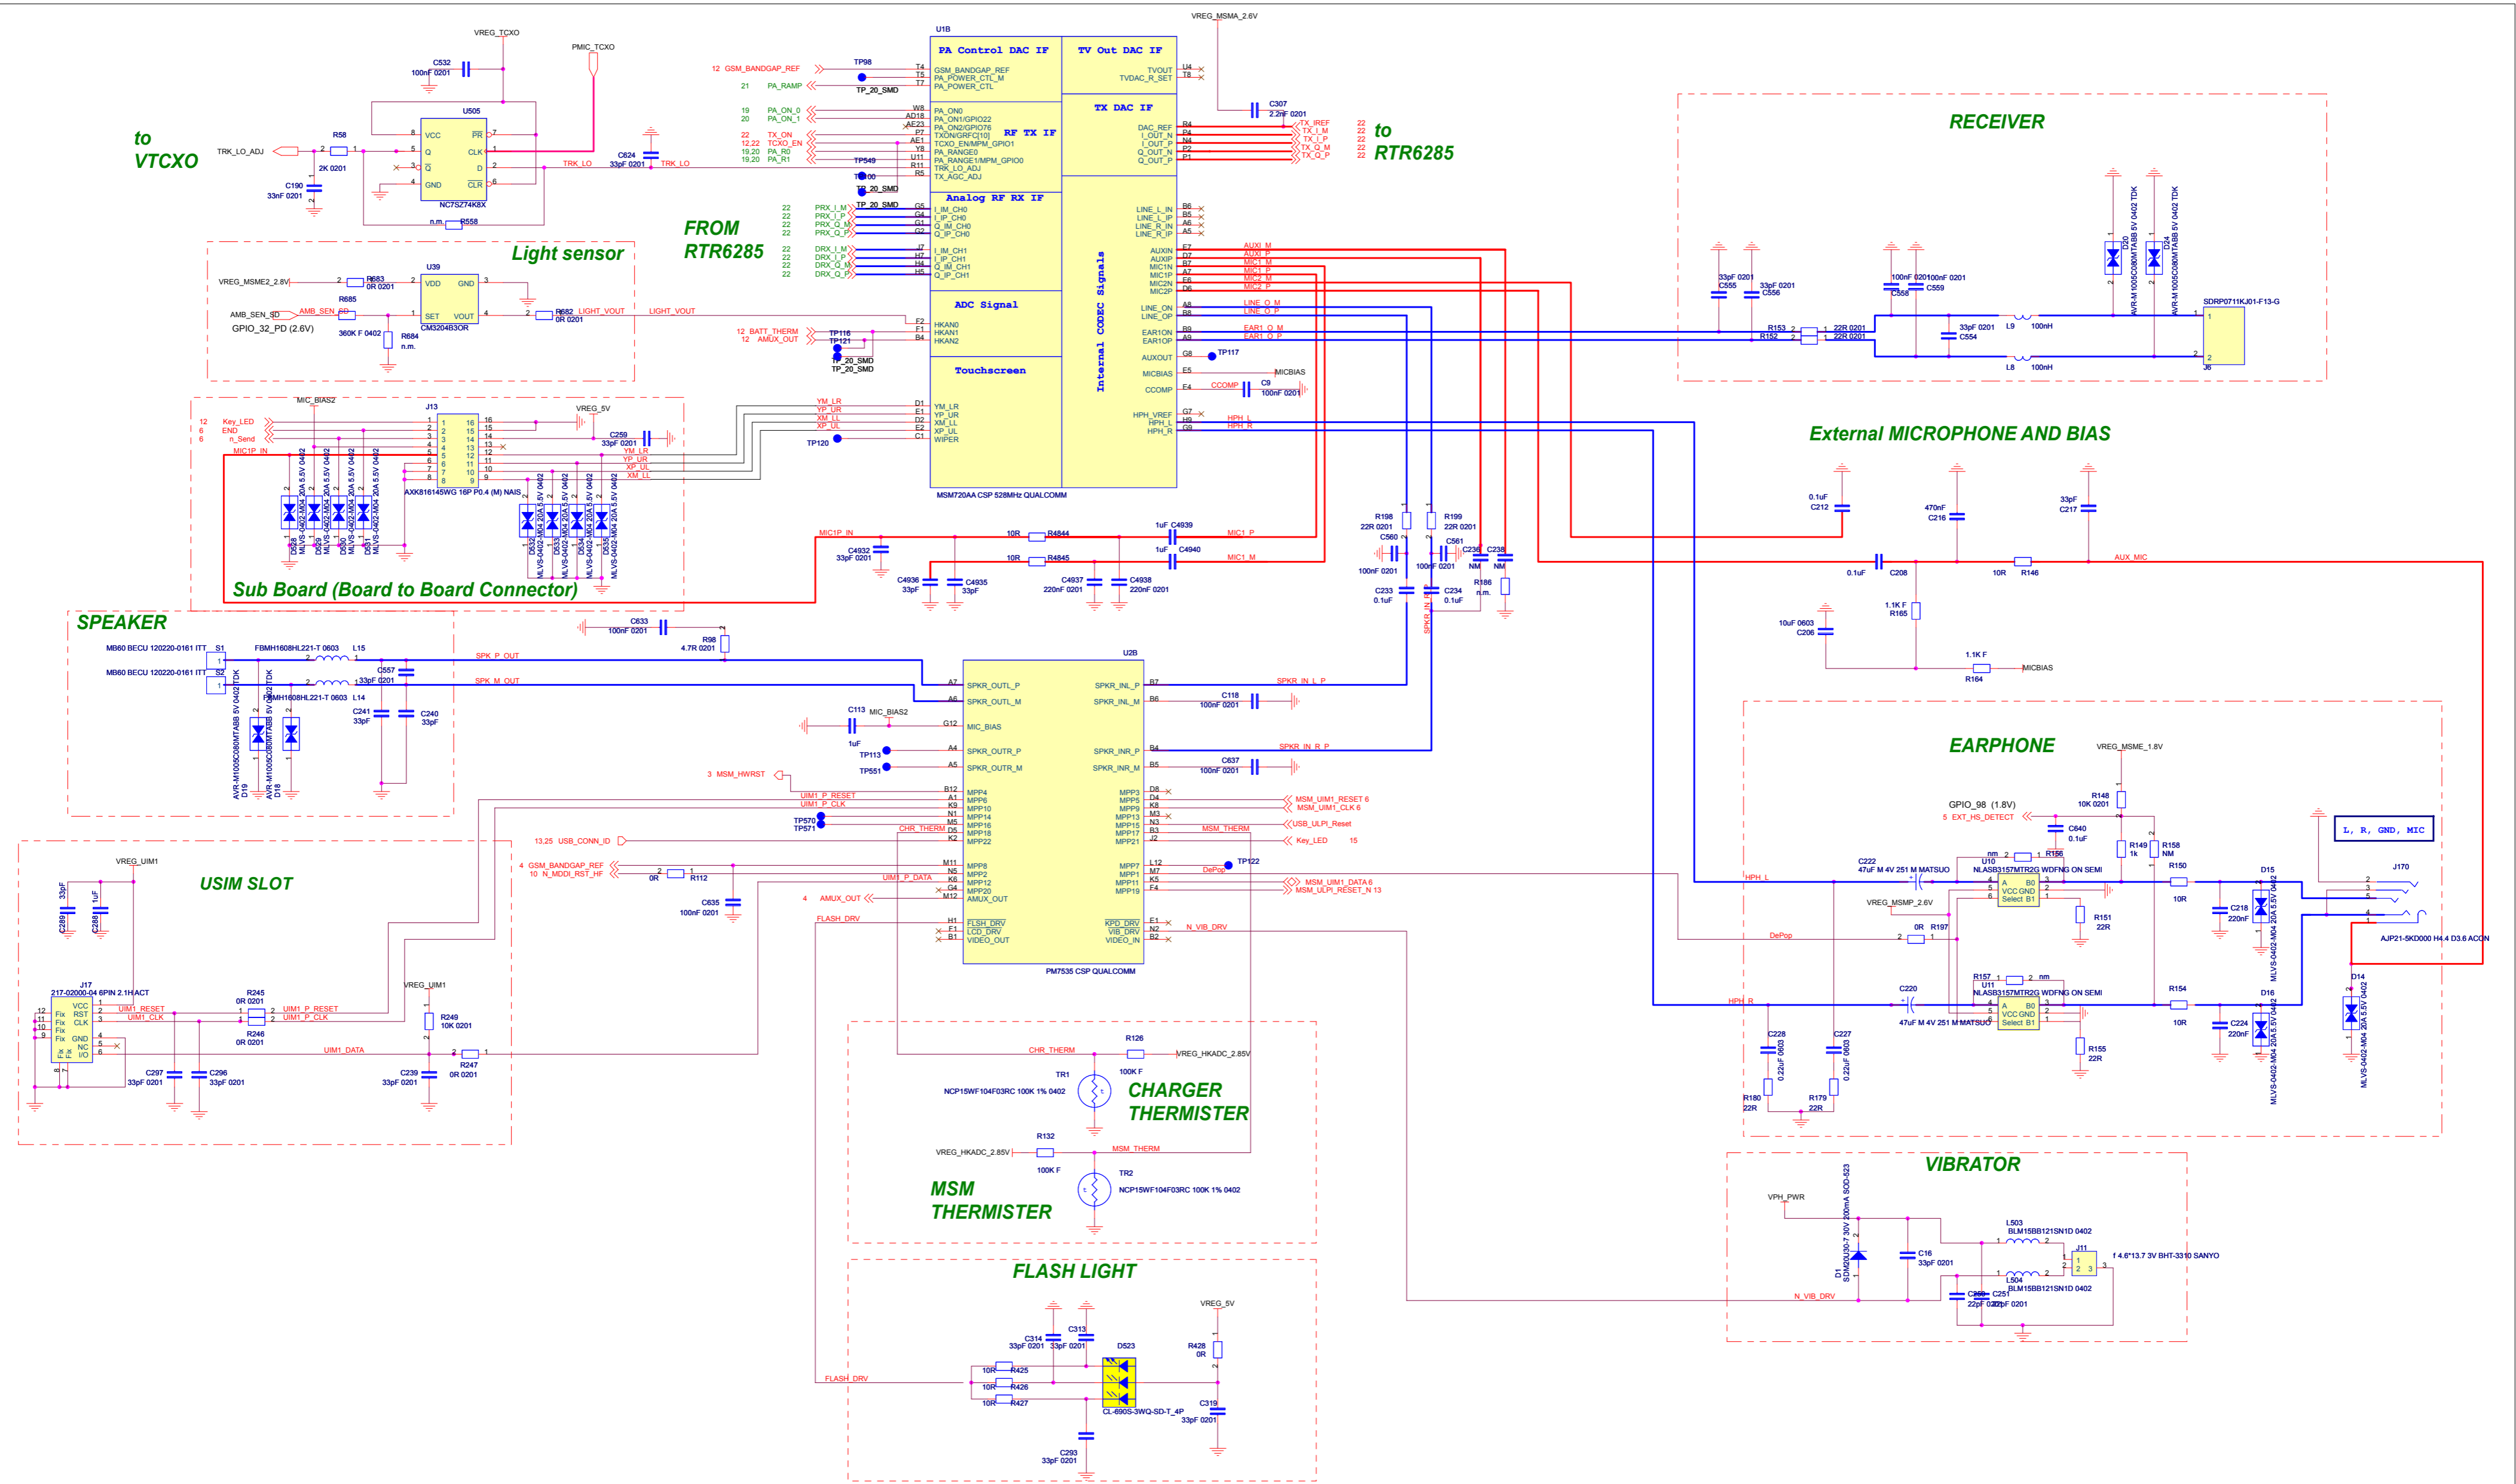

MODE1[1:0]	MSM7201 OPERATING MODE
0000	Normal
0001	Normal
0010	Normal
0011	Normal
0100	Normal
0101	Normal
0110	Normal
0111	Normal

A3100

Repair Optimization Service Training Level 3 Authorized

Repair Optimization Service Training	2009.01.16
Level 3 Schematics	Rev. 1.0
A3100	
	Page 1 of 6

PA STATE	PA_ON_2
OFF	L
ON	H

POWER MODE	PA_R0	PA_R1
LOW POWER	H	H
MEDIUM POWER	L	H
HIGH POWER	L	L

PRIMARY ANTENNA & SWITCHPLEXER

MODE	ANT_SEL0	ANT_SEL1	ANT_SEL2	ANT_SEL3
GSM850/EGSM TX	H	H	L	L
DCS/PCS TX	H	L	L	L
GSM850 RX	L	L	H	L
EGSM900 RX	L	H	H	L
DCS1800 RX	L	L	H	L
PCS1900 RX	L	L	L	L
WCDMA_1700 (S)	H	H	H	H
WCDMA_800 (D)	H	L	H	L
WCDMA_2100 (S)	H	H	H	L
WCDMA_1900 (D)	H	L	H	H

A3100

Repair Optimization Service Training
Level 3 Authorized

Repair Optimization Service Training	2009.01.16
Level 3 Schematics	Rev. 1.0
A3100	
	Page 4 of 6

A3100

Repair Optimization Service Training
Level 3 Authorized

Repair Optimization Service Training	2009.01.16
Level 3 Schematics	Rev. 1.0
A3100	Page 5 of 6

RED Green Blue

Touch panel

left led = white
right led = white

- JB1_10 JOG_2.85V
- JB1_2 JOG_RIGHT 6
- JB1_6 JOG_DOWN 6
- JB1_11 JOG_LEFT 6
- JB1_13 JOG_UP 6
- JB1_5 JOG_PUSH 6
- JB1_12 JB1_1
- JB1_17 JB1_4
- JB1_18 JB1_7
- JB1_19 JB1_8
- JB1_20 JB1_9
- JB1_3 VREG_5V
- JB1_3 VREG_MSMP_2.6V