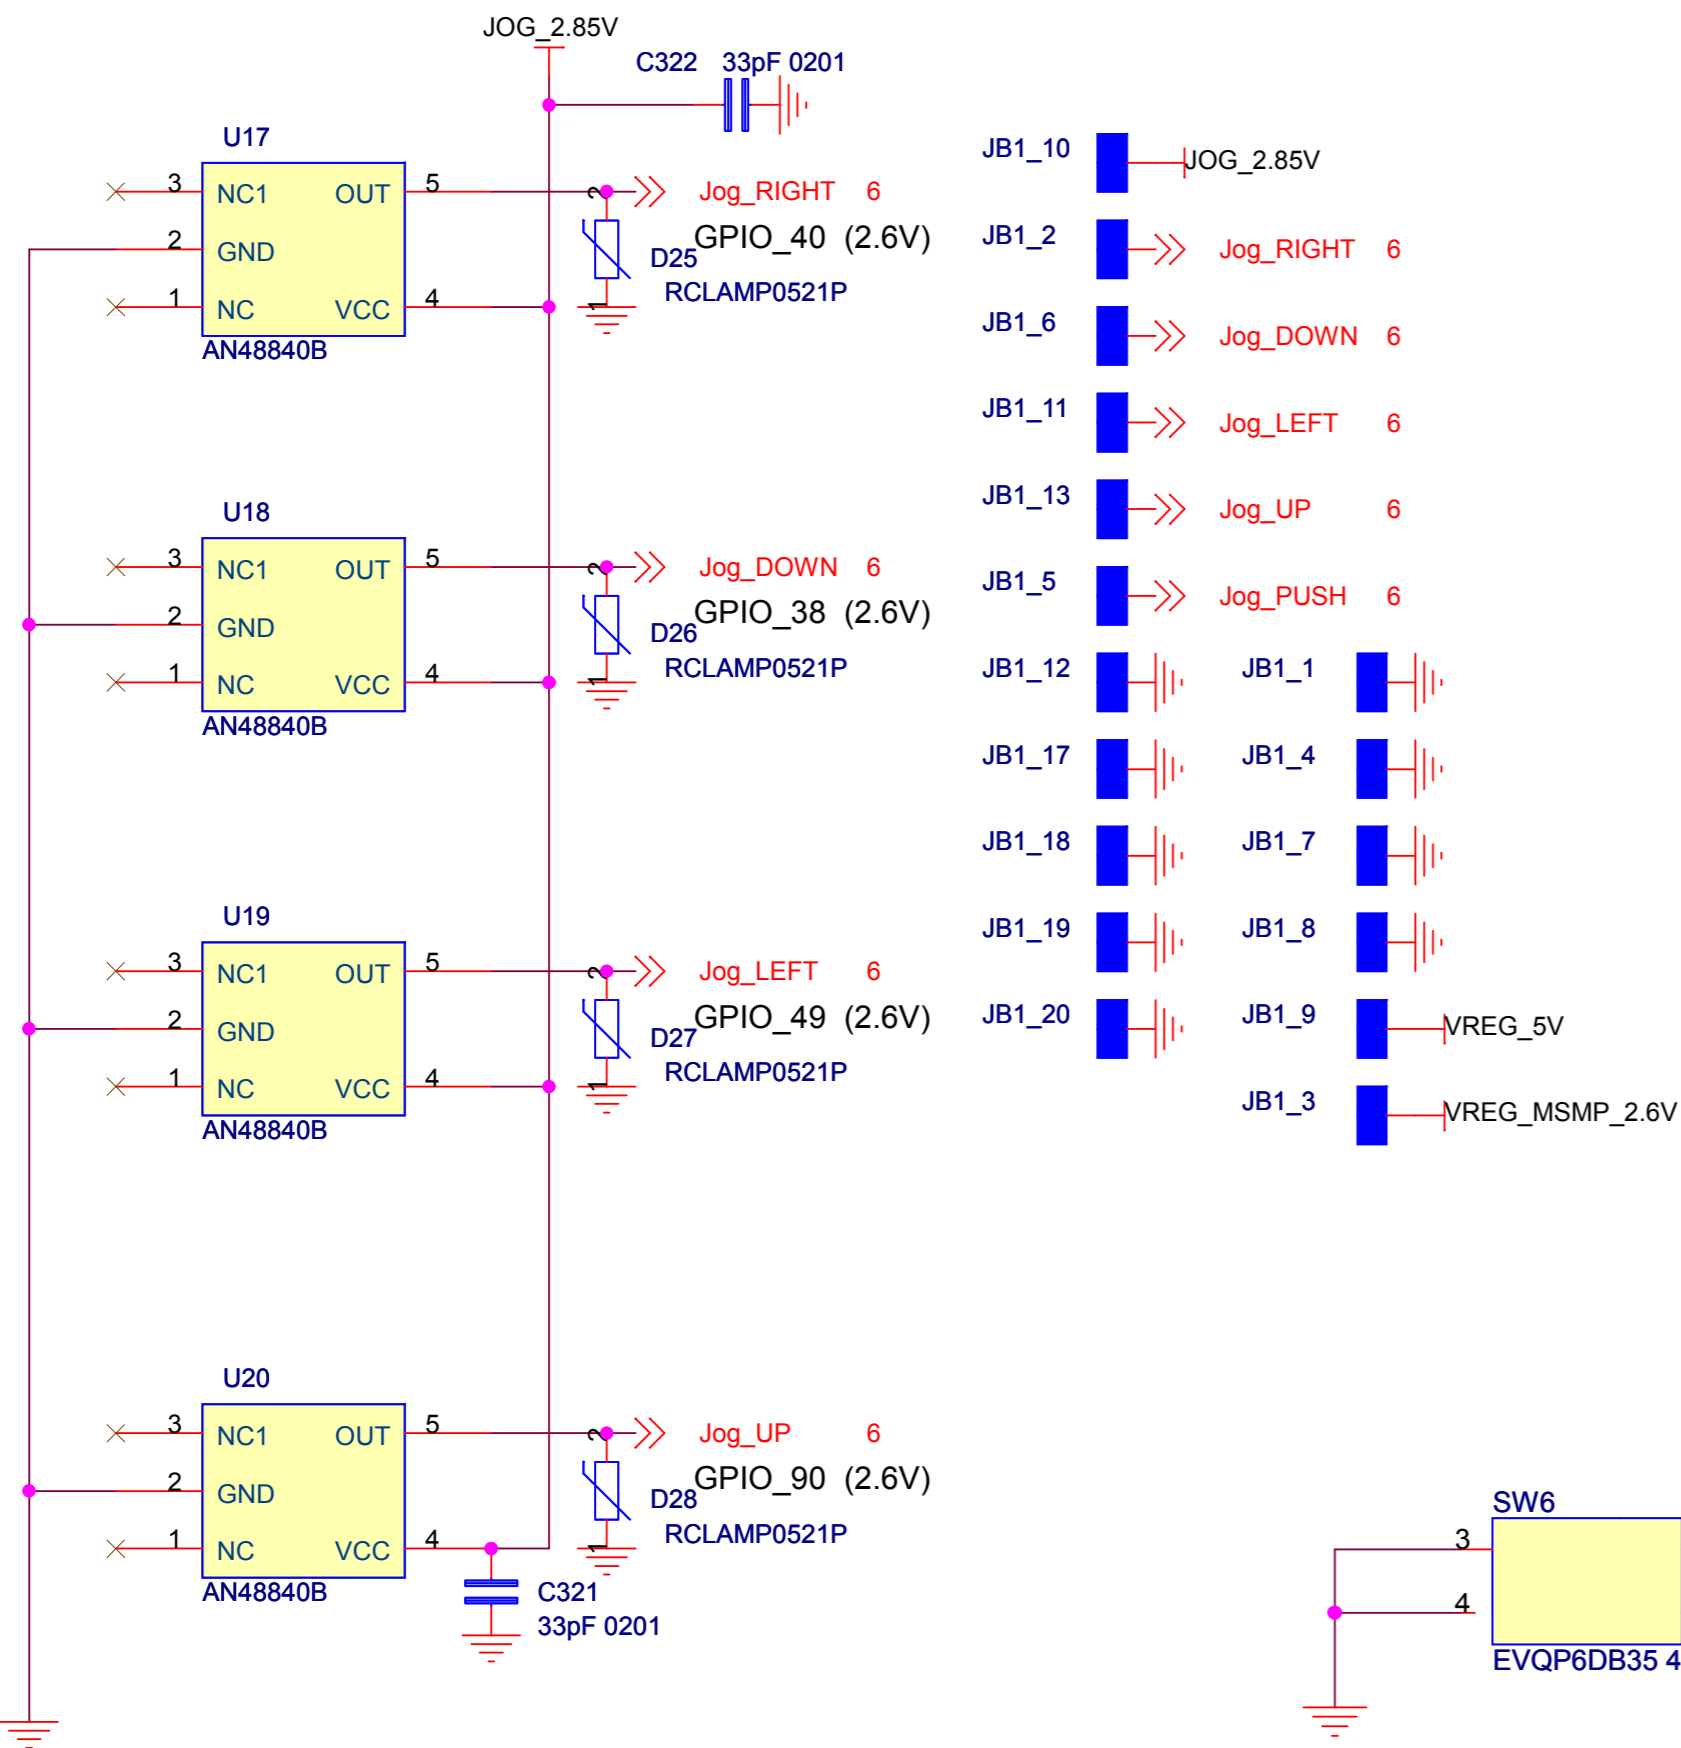

Repair Optimization Service Training	2009.01.16
Level 3 Schematics	Rev. 1.0
A3100	Page 5 of 6

RED Green Blue

Touch panel

left led = white
right led = white

- JB1_10 JOG_2.85V
- JB1_2 JOG_RIGHT 6
- JB1_6 JOG_DOWN 6
- JB1_11 JOG_LEFT 6
- JB1_13 JOG_UP 6
- JB1_5 JOG_PUSH 6
- JB1_12 JB1_1
- JB1_17 JB1_4
- JB1_18 JB1_7
- JB1_19 JB1_8
- JB1_20 JB1_9
- JB1_3 VREG_5V
- JB1_3 VREG_MSMP_2.6V

MICROPHONE

A3100

Repair Optimization
Service Training
Level 3 Authorized

Repair Optimization Service Training	2009.01.16
Level 3 Schematics	Rev. 1.0
A3100	Page 6 of 6