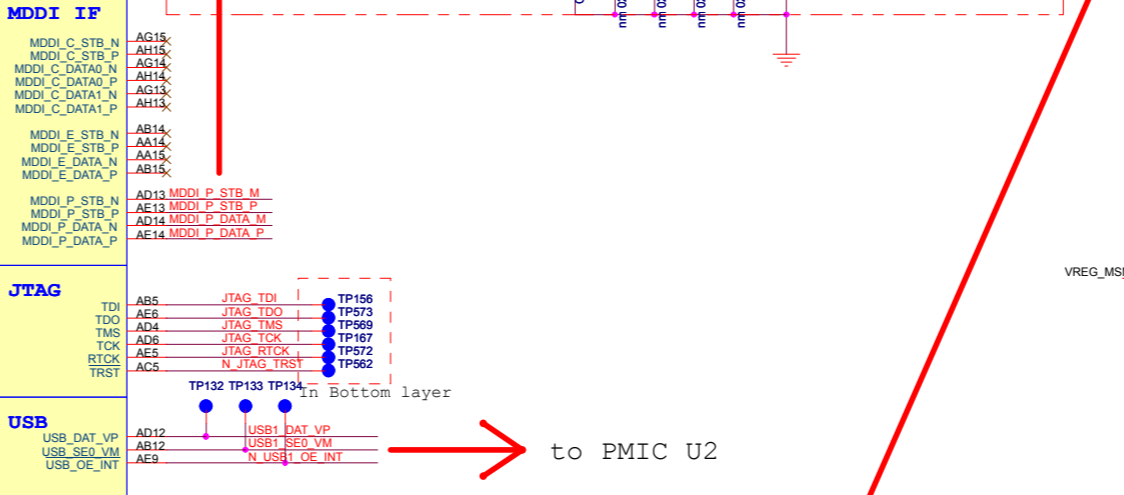

MODE1[1:0]	MSM7201 OPERATING MODE
0000	Normal
0001	Normal
0010	Normal
0011	Normal
0100	Normal
0101	Normal
0110	Normal
0111	Normal

A3100

Repair Optimization Service Training Level 3 Authorized

Repair Optimization Service Training	2009.01.16
Level 3 Schematics	Rev. 1.0
A3100	
	Page 1 of 6

PA STATE	PA_ON_2
OFF	L
ON	H

POWER MODE	PA_R0	PA_R1
LOW POWER	H	H
MEDIUM POWER	L	H
HIGH POWER	L	L

PRIMARY ANTENNA & SWITCHPLEXER

MODE	ANT_SEL0	ANT_SEL1	ANT_SEL2	ANT_SEL3
GSM850/EGSM TX	H	H	L	L
DCS/PCS TX	H	L	L	L
GSM850 RX	L	L	H	L
EGSM900 RX	L	H	H	L
DCS1800 RX	L	L	H	L
PCS1900 RX	L	L	L	L
WCDMA_1700 (S)	H	H	H	H
WCDMA_800 (D)	H	L	H	L
WCDMA_2100 (S)	H	H	H	L
WCDMA_1900 (D)	H	L	H	H

Repair Optimization Service Training	2009.01.16
Level 3 Schematics	Rev. 1.0
A3100	Page 5 of 6

RED Green Blue

Touch panel

left led = white
right led = white

- JB1_10 JOG_2.85V
- JB1_2 JOG_RIGHT 6
- JB1_6 JOG_DOWN 6
- JB1_11 JOG_LEFT 6
- JB1_13 JOG_UP 6
- JB1_5 JOG_PUSH 6
- JB1_12 JB1_1
- JB1_17 JB1_4
- JB1_18 JB1_7
- JB1_19 JB1_8
- JB1_20 JB1_9
- JB1_3 VREG_5V
- JB1_3 VREG_MSMP_2.6V