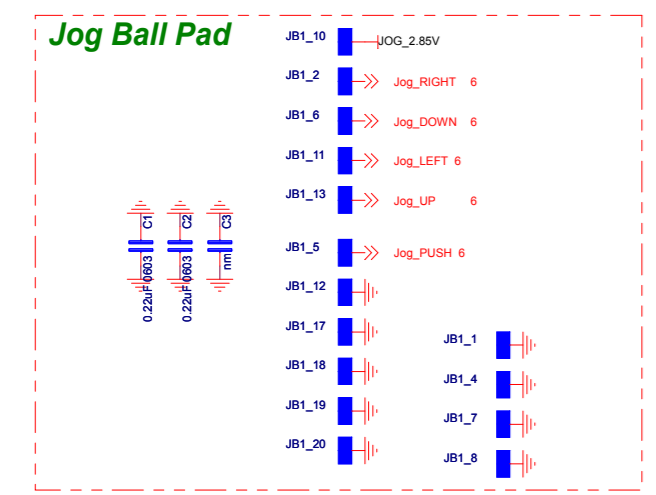

MODE1[1:0]	MSM7201 OPERATING MODE
0000	Normal
0001	Normal
0010	Normal
0011	Normal
0100	Normal
0101	Normal
0110	Normal
0111	Normal

A3100

Repair Optimization Service Training Level 3 Authorized

Repair Optimization Service Training	2009.01.16
Level 3 Schematics	Rev. 1.0
A3100	
	Page 1 of 6

PA STATE	PA_ON_2
OFF	L
ON	H

POWER MODE	PA_R0	PA_R1
LOW POWER	H	H
MEDIUM POWER	L	H
HIGH POWER	L	L

PRIMARY ANTENNA & SWITCHPLEXER

MODE	ANT_SEL0	ANT_SEL1	ANT_SEL2	ANT_SEL3
GSM850/EGSM TX	H	H	L	L
DCS/PCS TX	H	L	L	L
GSM850 RX	L	L	H	L
EGSM900 RX	L	H	H	L
DCS1800 RX	L	L	H	L
PCS1900 RX	L	L	L	L
WCDMA_1700 (S)	H	H	H	H
WCDMA_800 (D)	H	L	H	L
WCDMA_2100 (S)	H	H	H	L
WCDMA_1900 (D)	H	L	H	H

Repair Optimization Service Training	2009.01.16
Level 3 Schematics	Rev. 1.0
A3100	Page 5 of 6

RED Green Blue

Touch panel

left led = white
right led = white

- JB1_10 JOG_2.85V
- JB1_2 JOG_RIGHT 6
- JB1_6 JOG_DOWN 6
- JB1_11 JOG_LEFT 6
- JB1_13 JOG_UP 6
- JB1_5 JOG_PUSH 6
- JB1_12 JB1_1
- JB1_17 JB1_4
- JB1_18 JB1_7
- JB1_19 JB1_8
- JB1_20 JB1_9
- JB1_3 VREG_5V
- JB1_3 VREG_MSMP_2.6V