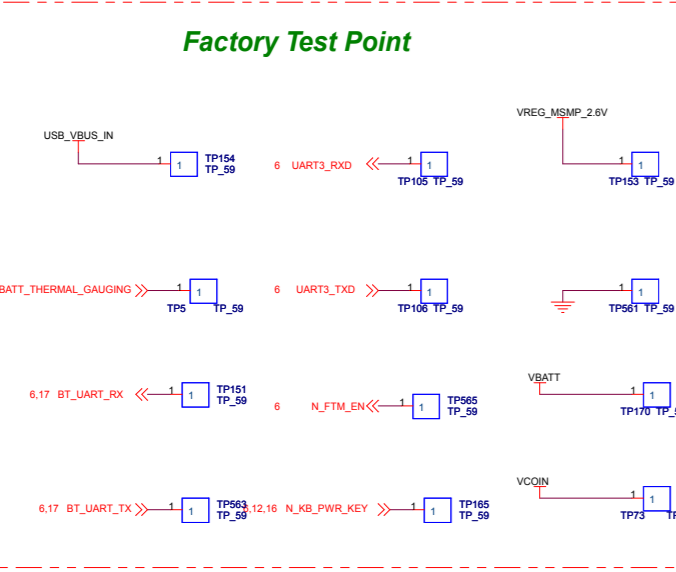

PA STATE	PA_ON_2
OFF	L
ON	H

POWER MODE	PA_R0	PA_R1
LOW POWER	H	H
MEDIUM POWER	L	H
HIGH POWER	L	L

PRIMARY ANTENNA & SWITCHPLEXER

MODE	ANT_SEL0	ANT_SEL1	ANT_SEL2	ANT_SEL3
GSM850/EGSM TX	H	H	L	L
DCS/PCS TX	H	L	L	L
GSM850 RX	L	L	H	L
EGSM900 RX	L	H	H	L
DCS1800 RX	L	L	H	L
PCS1900 RX	L	L	L	L
WCDMA_1700 (S)	H	H	H	H
WCDMA_800 (D)	H	L	H	L
WCDMA_2100 (S)	H	H	H	L
WCDMA_1900 (D)	H	L	H	H

Repair Optimization Service Training	2009.01.16
Level 3 Schematics	Rev. 1.0
A3100	Page 5 of 6

RED Green Blue

Touch panel

left led = white
right led = white

- JB1_10 JOG_2.85V
- JB1_2 JOG_RIGHT 6
- JB1_6 JOG_DOWN 6
- JB1_11 JOG_LEFT 6
- JB1_13 JOG_UP 6
- JB1_5 JOG_PUSH 6
- JB1_12 JB1_1
- JB1_17 JB1_4
- JB1_18 JB1_7
- JB1_19 JB1_8
- JB1_20 JB1_9
- JB1_3 VREG_5V
- JB1_3 VREG_MSMP_2.6V