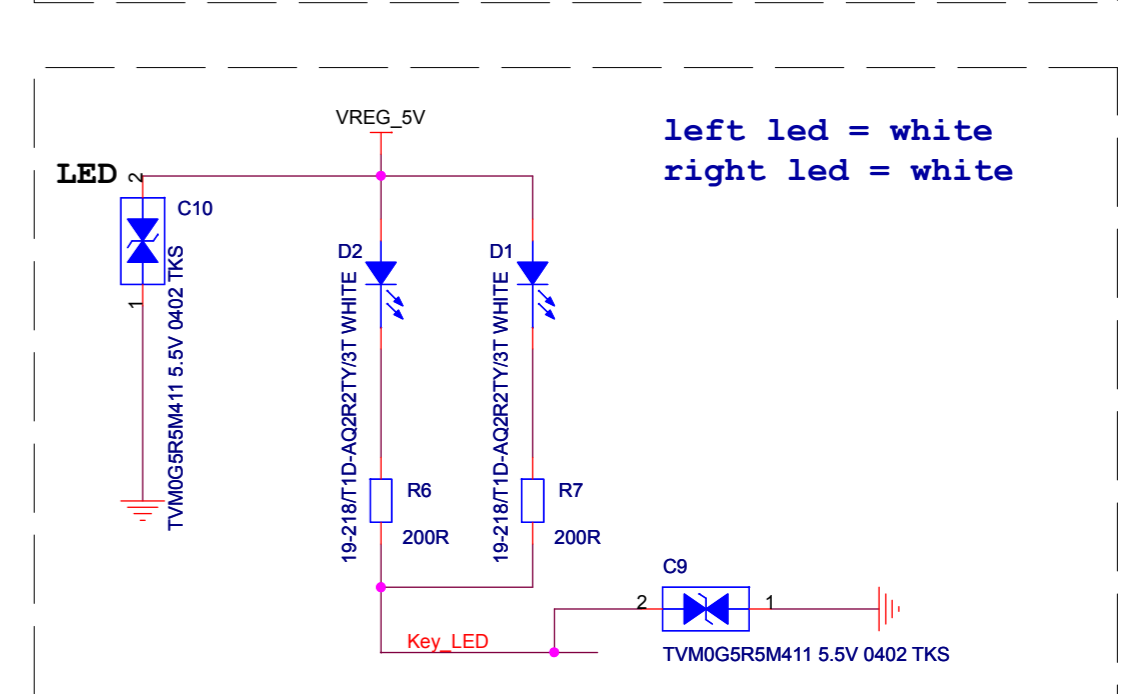

A3100

Repair Optimization Service Training
Level 3 Authorized

Repair Optimization Service Training	2009.01.16
Level 3 Schematics	Rev. 1.0
A3100	
	Page 4 of 6

A3100

Repair Optimization Service Training
Level 3 Authorized

Repair Optimization Service Training	2009.01.16
Level 3 Schematics	Rev. 1.0
A3100	Page 5 of 6

RED Green Blue

Touch panel

left led = white
right led = white

- JB1_10 JOG_2.85V
- JB1_2 JOG_RIGHT 6
- JB1_6 JOG_DOWN 6
- JB1_11 JOG_LEFT 6
- JB1_13 JOG_UP 6
- JB1_5 JOG_PUSH 6
- JB1_12 JB1_1
- JB1_17 JB1_4
- JB1_18 JB1_7
- JB1_19 JB1_8
- JB1_20 JB1_9
- JB1_3 VREG_5V
- JB1_3 VREG_MSMP_2.6V