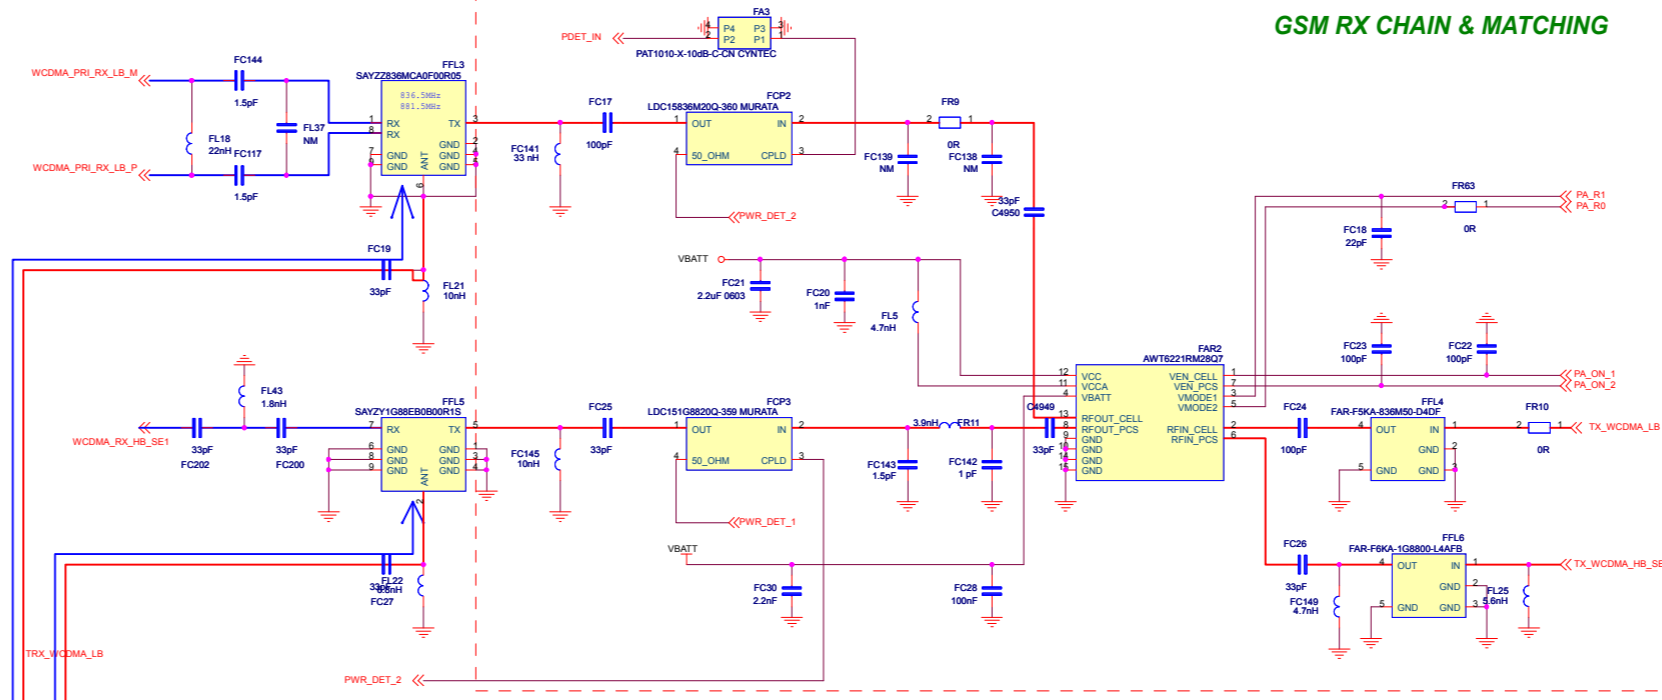

MODE1[1:0]	MSM7201 OPERATING MODE
0000	Normal
0001	Normal
0010	Normal
0011	Normal
0100	Normal
0101	Normal
0110	Normal
0111	Normal

A3100

Repair Optimization Service Training Level 3 Authorized

Repair Optimization Service Training	2009.01.16
Level 3 Schematics	Rev. 1.0
A3100	
	Page 1 of 6

PA STATE	PA_ON_2
OFF	L
ON	H

POWER MODE	PA_R0	PA_R1
LOW POWER	H	H
MEDIUM POWER	L	H
HIGH POWER	L	L

PRIMARY ANTENNA & SWITCHPLEXER

MODE	ANT_SEL0	ANT_SEL1	ANT_SEL2	ANT_SEL3
GSM850/EGSM TX	H	H	L	L
DCS/PCS TX	H	L	L	L
GSM850 RX	L	L	H	L
EGSM900 RX	L	H	H	L
DCS1800 RX	L	L	H	L
PCS1900 RX	L	L	L	L
WCDMA_1700 (S)	H	H	H	H
WCDMA_800 (D)	H	L	H	L
WCDMA_2100 (S)	H	H	H	L
WCDMA_1900 (D)	H	L	H	H

A3100

Repair Optimization Service Training
Level 3 Authorized

Repair Optimization Service Training	2009.01.16
Level 3 Schematics	Rev. 1.0
A3100	
	Page 4 of 6

A3100

Repair Optimization Service Training
Level 3 Authorized

Repair Optimization Service Training	2009.01.16
Level 3 Schematics	Rev. 1.0
A3100	Page 5 of 6

RED Green Blue

Touch panel

left led = white
right led = white

- JB1_10 JOG_2.85V
- JB1_2 JOG_RIGHT 6
- JB1_6 JOG_DOWN 6
- JB1_11 JOG_LEFT 6
- JB1_13 JOG_UP 6
- JB1_5 JOG_PUSH 6
- JB1_12 JB1_1
- JB1_17 JB1_4
- JB1_18 JB1_7
- JB1_19 JB1_8
- JB1_20 JB1_9
- JB1_3 VREG_5V
- JB1_3 VREG_MSMP_2.6V