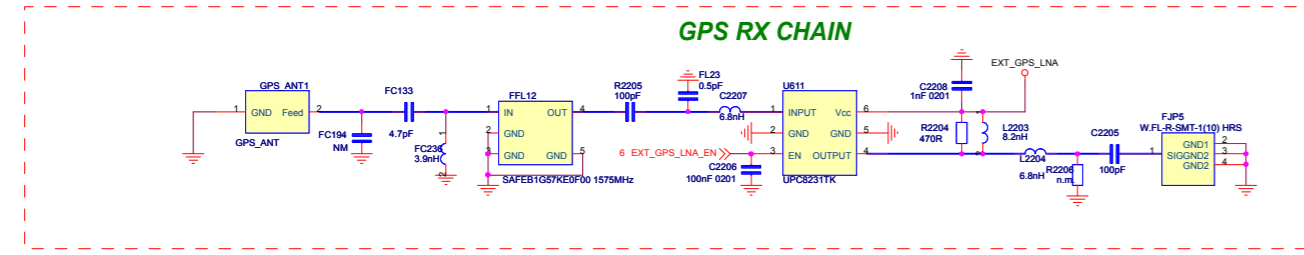

MODE1[1:0]	MSM7201 OPERATING MODE
0000	Normal
0001	Normal
0010	Normal
0011	Normal
0100	Normal
0101	Normal
0110	Normal
0111	Normal

A3100

Repair Optimization Service Training Level 3 Authorized

Repair Optimization Service Training	2009.01.16
Level 3 Schematics	Rev. 1.0
A3100	
	Page 1 of 6

PA STATE	PA_ON_2
OFF	L
ON	H

POWER MODE	PA_R0	PA_R1
LOW POWER	H	H
MEDIUM POWER	L	H
HIGH POWER	L	L

PRIMARY ANTENNA & SWITCHPLEXER

MODE	ANT_SEL0	ANT_SEL1	ANT_SEL2	ANT_SEL3
GSM850/EGSM TX	H	H	L	L
DCS/PCS TX	H	L	L	L
GSM850 RX	L	L	H	L
EGSM900 RX	L	H	H	L
DCS1800 RX	L	L	H	L
PCS1900 RX	L	L	L	L
WCDMA_1700 (S)	H	H	H	H
WCDMA_800 (D)	H	L	H	L
WCDMA_2100 (S)	H	H	H	L
WCDMA_1900 (D)	H	L	H	H

Repair Optimization Service Training	2009.01.16
Level 3 Schematics	Rev. 1.0
A3100	Page 5 of 6

RED Green Blue

Touch panel

left led = white
right led = white

- JB1_10 JOG_2.85V
- JB1_2 JOG_RIGHT 6
- JB1_6 JOG_DOWN 6
- JB1_11 JOG_LEFT 6
- JB1_13 JOG_UP 6
- JB1_5 JOG_PUSH 6
- JB1_12 JB1_1
- JB1_17 JB1_4
- JB1_18 JB1_7
- JB1_19 JB1_8
- JB1_20 JB1_9
- JB1_3 VREG_5V
- JB1_3 VREG_MSMP_2.6V