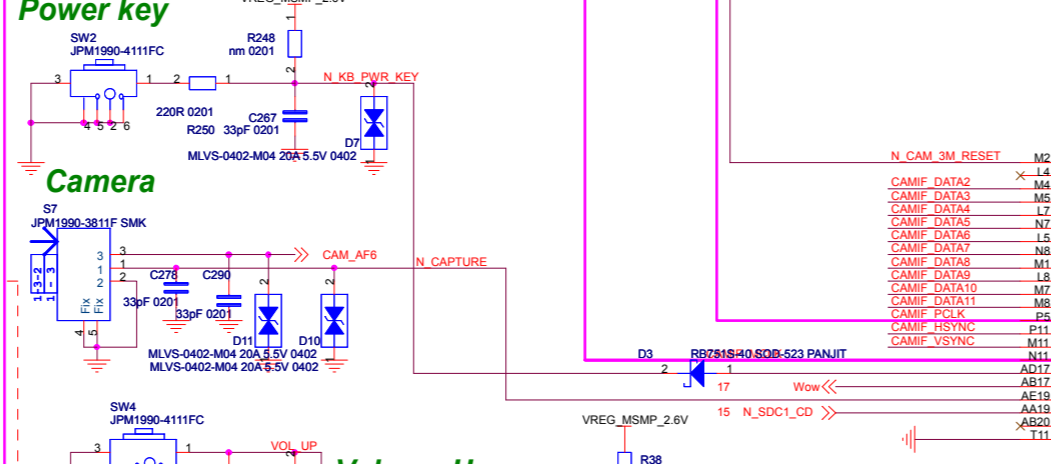

MODE1[1:0]	MSM7201 OPERATING MODE
0000	Normal
0001	Normal
0010	Normal
0011	Normal
0100	Normal
0101	Normal
0110	Normal
0111	Normal

A3100

Repair Optimization Service Training Level 3 Authorized

Repair Optimization Service Training	2009.01.16
Level 3 Schematics	Rev. 1.0
A3100	
	Page 1 of 6

PA STATE	PA_ON_2
OFF	L
ON	H

POWER MODE	PA_R0	PA_R1
LOW POWER	H	H
MEDIUM POWER	L	H
HIGH POWER	L	L

PRIMARY ANTENNA & SWITCHPLEXER

MODE	ANT_SEL0	ANT_SEL1	ANT_SEL2	ANT_SEL3
GSM850/EGSM TX	H	H	L	L
DCS/PCS TX	H	L	L	L
GSM850 RX	L	L	H	L
EGSM900 RX	L	H	H	L
DCS1800 RX	L	L	H	L
PCS1900 RX	L	L	L	L
WCDMA_1700 (S)	H	H	H	H
WCDMA_800 (D)	H	L	H	L
WCDMA_2100 (S)	H	H	H	L
WCDMA_1900 (D)	H	L	H	H

Repair Optimization Service Training	2009.01.16
Level 3 Schematics	Rev. 1.0
A3100	Page 5 of 6

RED Green Blue

Touch panel

left led = white
right led = white

- JB1_10 JOG_2.85V
- JB1_2 JOG_RIGHT 6
- JB1_6 JOG_DOWN 6
- JB1_11 JOG_LEFT 6
- JB1_13 JOG_UP 6
- JB1_5 JOG_PUSH 6
- JB1_12 JB1_1
- JB1_17 JB1_4
- JB1_18 JB1_7
- JB1_19 JB1_8
- JB1_20 JB1_9
- JB1_3 VREG_5V
- JB1_3 VREG_MSMP_2.6V