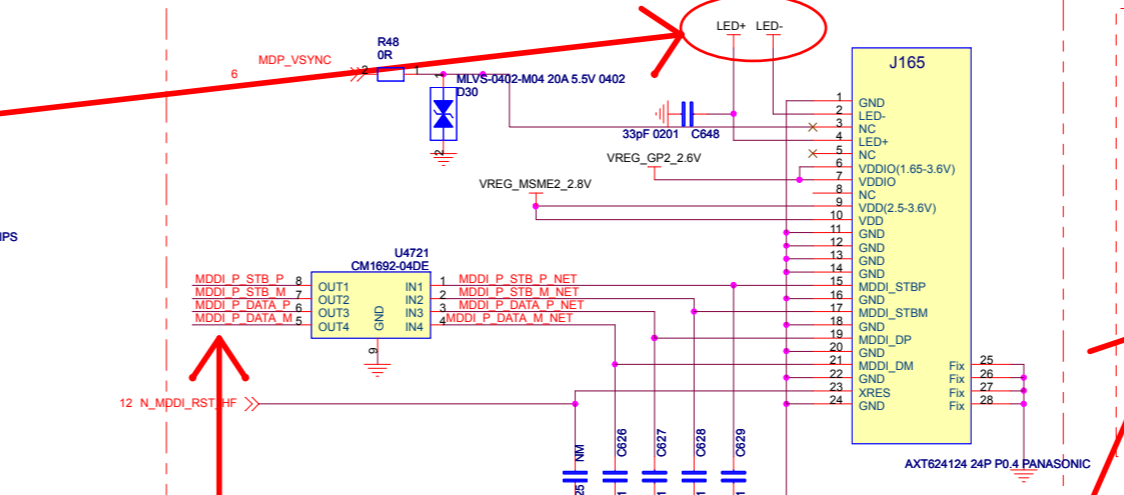

MODE1[1:0]	MSM7201 OPERATING MODE
0000	Normal
0001	Normal
0010	Normal
0011	Normal
0100	Normal
0101	Normal
0110	Normal
0111	Normal

A3100

Repair Optimization Service Training Level 3 Authorized

Repair Optimization Service Training	2009.01.16
Level 3 Schematics	Rev. 1.0
A3100	
	Page 1 of 6

PA STATE	PA_ON_2
OFF	L
ON	H

POWER MODE	PA_R0	PA_R1
LOW POWER	H	H
MEDIUM POWER	L	H
HIGH POWER	L	L

PRIMARY ANTENNA & SWITCHPLEXER

MODE	ANT_SEL0	ANT_SEL1	ANT_SEL2	ANT_SEL3
GSM850/EGSM TX	H	H	L	L
DCS/PCS TX	H	L	L	L
GSM850 RX	L	L	H	L
EGSM900 RX	L	H	H	L
DCS1800 RX	L	L	H	L
PCS1900 RX	L	L	L	L
WCDMA_1700 (S)	H	H	H	H
WCDMA_800 (D)	H	L	H	L
WCDMA_2100 (S)	H	H	H	L
WCDMA_1900 (D)	H	L	H	H

Repair Optimization Service Training	2009.01.16
Level 3 Schematics	Rev. 1.0
A3100	Page 5 of 6

RED Green Blue

Touch panel

left led = white
right led = white

- JB1_10 JOG_2.85V
- JB1_2 JOG_RIGHT 6
- JB1_6 JOG_DOWN 6
- JB1_11 JOG_LEFT 6
- JB1_13 JOG_UP 6
- JB1_5 JOG_PUSH 6
- JB1_12 JB1_1
- JB1_17 JB1_4
- JB1_18 JB1_7
- JB1_19 JB1_8
- JB1_20 JB1_9
- JB1_3 VREG_5V
- JB1_3 VREG_MSMP_2.6V