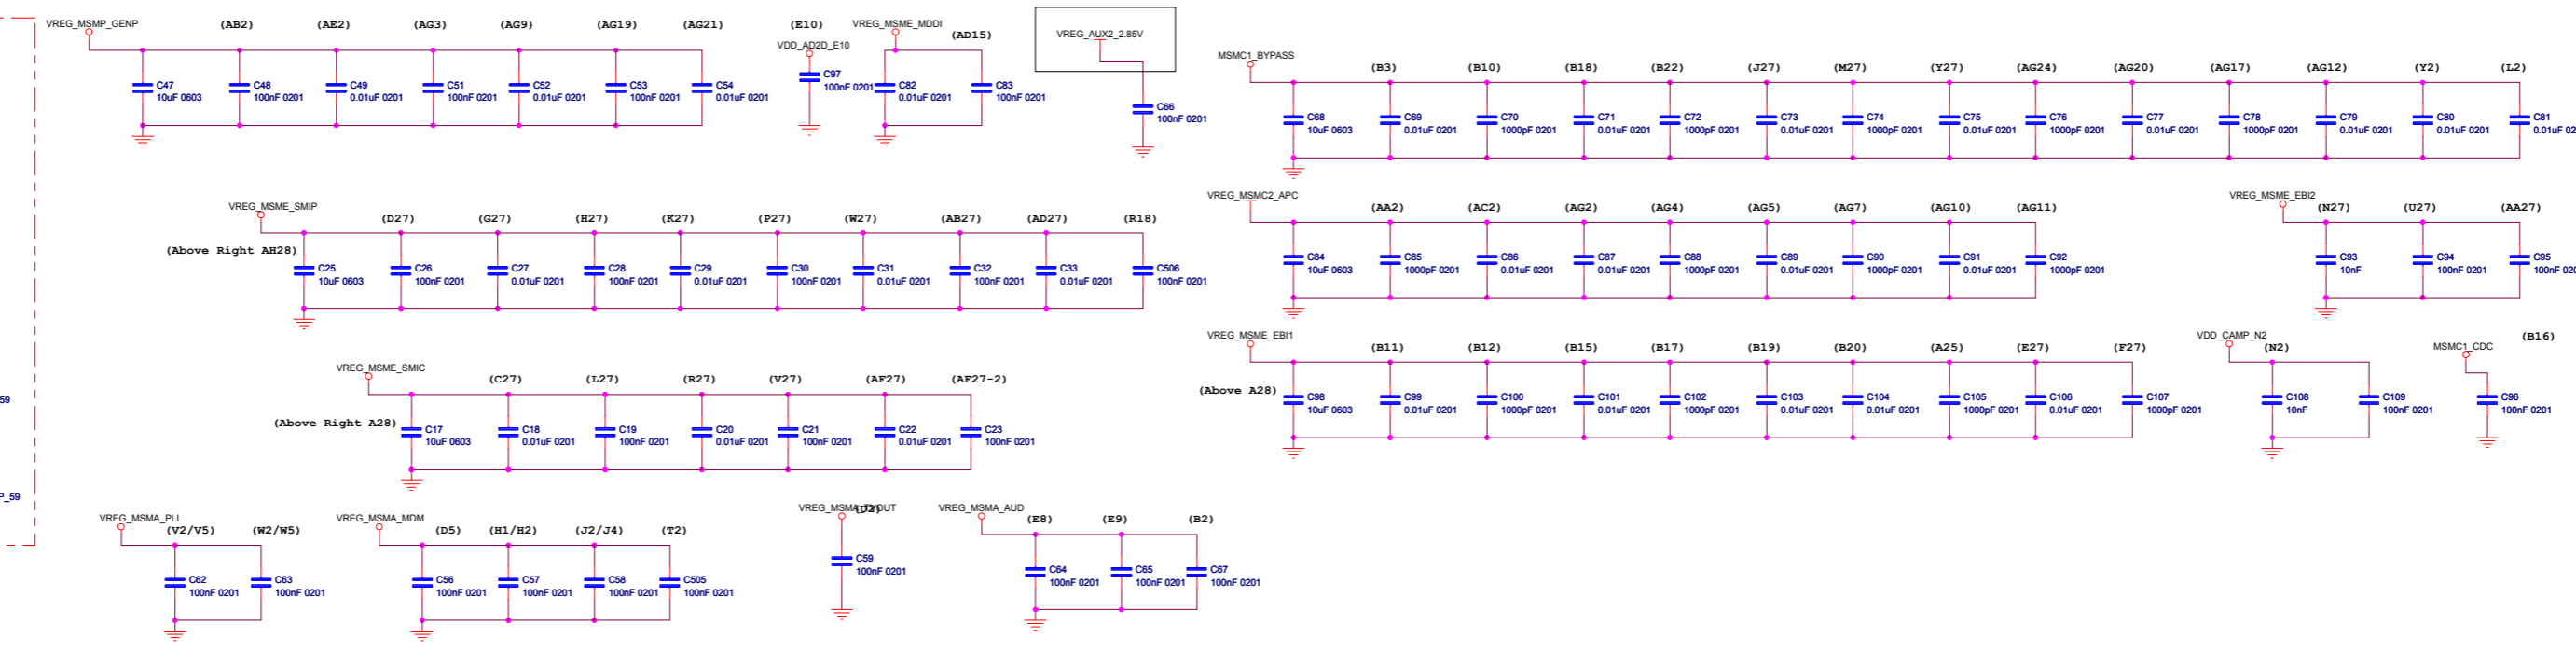

MODE1[1:0]	MSM7201 OPERATING MODE
0000	Normal
0001	Normal
0010	Normal
0011	Normal
0100	Normal
0101	Normal
0110	Normal
0111	Normal

A3100

Repair Optimization Service Training Level 3 Authorized

Repair Optimization Service Training	2009.01.16
Level 3 Schematics	Rev. 1.0
A3100	
	Page 1 of 6

PA STATE	PA_ON_2
OFF	L
ON	H

POWER MODE	PA_R0	PA_R1
LOW POWER	H	H
MEDIUM POWER	L	H
HIGH POWER	L	L

PRIMARY ANTENNA & SWITCHPLEXER

MODE	ANT_SEL0	ANT_SEL1	ANT_SEL2	ANT_SEL3
GSM850/EGSM TX	H	H	L	L
DCS/PCS TX	H	L	L	L
GSM850 RX	L	L	H	L
EGSM900 RX	L	H	H	L
DCS1800 RX	L	L	H	L
PCS1900 RX	L	L	L	L
WCDMA_1700 (S)	H	H	H	H
WCDMA_800 (D)	H	L	H	L
WCDMA_2100 (S)	H	H	H	L
WCDMA_1900 (D)	H	L	H	H

A3100

Repair Optimization Service Training
Level 3 Authorized

Repair Optimization Service Training	2009.01.16
Level 3 Schematics	Rev. 1.0
A3100	
	Page 4 of 6

A3100

Repair Optimization Service Training
Level 3 Authorized

Repair Optimization Service Training	2009.01.16
Level 3 Schematics	Rev. 1.0
A3100	Page 5 of 6

RED Green Blue

Touch panel

left led = white
right led = white

- JB1_10 JOG_2.85V
- JB1_2 JOG_RIGHT 6
- JB1_6 JOG_DOWN 6
- JB1_11 JOG_LEFT 6
- JB1_13 JOG_UP 6
- JB1_5 JOG_PUSH 6
- JB1_12 JB1_1
- JB1_17 JB1_4
- JB1_18 JB1_7
- JB1_19 JB1_8
- JB1_20 JB1_9
- JB1_3 VREG_5V
- JB1_3 VREG_MSMP_2.6V