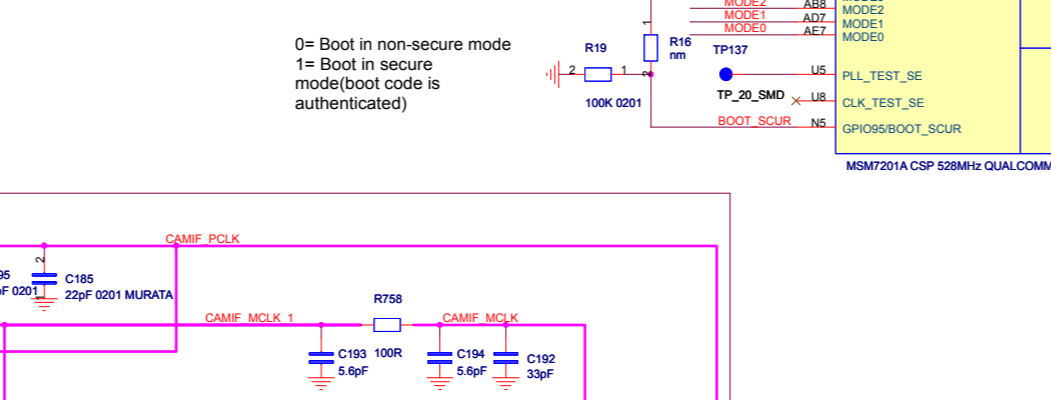

MODE1[1:0]	MSM7201 OPERATING MODE
0000	Normal
0001	Normal
0010	Normal
0011	Normal
0100	Normal
0101	Normal
0110	Normal
0111	Normal

A3100

Repair Optimization Service Training Level 3 Authorized

Repair Optimization Service Training	2009.01.16
Level 3 Schematics	Rev. 1.0
A3100	
	Page 1 of 6

PA STATE	PA_ON_2
OFF	L
ON	H

POWER MODE	PA_R0	PA_R1
LOW POWER	H	H
MEDIUM POWER	L	H
HIGH POWER	L	L

PRIMARY ANTENNA & SWITCHPLEXER

MODE	ANT_SEL0	ANT_SEL1	ANT_SEL2	ANT_SEL3
GSM850/EGSM TX	H	H	L	L
DCS/PCS TX	H	L	L	L
GSM850 RX	L	L	H	L
EGSM900 RX	L	H	H	L
DCS1800 RX	L	L	H	L
PCS1900 RX	L	L	L	L
WCDMA_1700 (S)	H	H	H	H
WCDMA_800 (D)	H	L	H	L
WCDMA_2100 (S)	H	H	H	L
WCDMA_1900 (D)	H	L	H	H

Repair Optimization Service Training	2009.01.16
Level 3 Schematics	Rev. 1.0
A3100	Page 5 of 6

RED Green Blue

Touch panel

left led = white
right led = white

- JB1_10 JOG_2.85V
- JB1_2 JOG_RIGHT 6
- JB1_6 JOG_DOWN 6
- JB1_11 JOG_LEFT 6
- JB1_13 JOG_UP 6
- JB1_5 JOG_PUSH 6
- JB1_12 JB1_1
- JB1_17 JB1_4
- JB1_18 JB1_7
- JB1_19 JB1_8
- JB1_20 JB1_9
- JB1_3 VREG_5V
- JB1_3 VREG_MSMP_2.6V