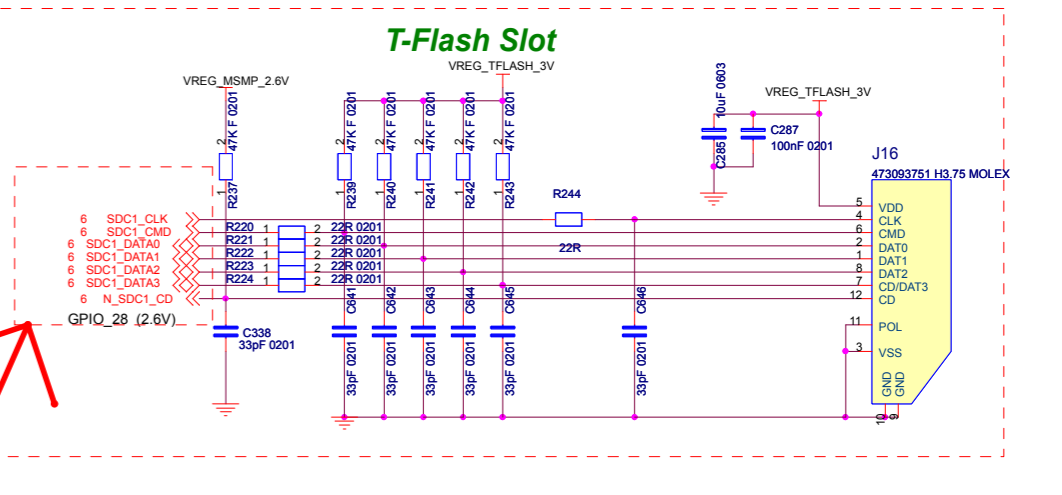

MODE1[1:0]	MSM7201 OPERATING MODE
0000	Normal
0001	Normal
0010	Normal
0011	Normal
0100	Normal
0101	Normal
0110	Normal
0111	Normal

A3100

Repair Optimization Service Training Level 3 Authorized

Repair Optimization Service Training	2009.01.16
Level 3 Schematics	Rev. 1.0
A3100	
	Page 1 of 6

PA STATE	PA_ON_2
OFF	L
ON	H

POWER MODE	PA_R0	PA_R1
LOW POWER	H	H
MEDIUM POWER	L	H
HIGH POWER	L	L

PRIMARY ANTENNA & SWITCHPLEXER

MODE	ANT_SEL0	ANT_SEL1	ANT_SEL2	ANT_SEL3
GSM850/EGSM TX	H	H	L	L
DCS/PCS TX	H	L	L	L
GSM850 RX	L	L	H	L
EGSM900 RX	L	H	H	L
DCS1800 RX	L	L	H	L
PCS1900 RX	L	L	L	L
WCDMA_1700 (S)	H	H	H	H
WCDMA_800 (D)	H	L	H	L
WCDMA_2100 (S)	H	H	H	L
WCDMA_1900 (D)	H	L	H	H

Repair Optimization Service Training	2009.01.16
Level 3 Schematics	Rev. 1.0
A3100	Page 5 of 6

RED Green Blue

Touch panel

left led = white
right led = white

- JB1_10 JOG_2.85V
- JB1_2 JOG_RIGHT 6
- JB1_6 JOG_DOWN 6
- JB1_11 JOG_LEFT 6
- JB1_13 JOG_UP 6
- JB1_5 JOG_PUSH 6
- JB1_12 JB1_1
- JB1_17 JB1_4
- JB1_18 JB1_7
- JB1_19 JB1_8
- JB1_20 JB1_9
- JB1_3 VREG_5V
- JB1_3 VREG_MSMP_2.6V