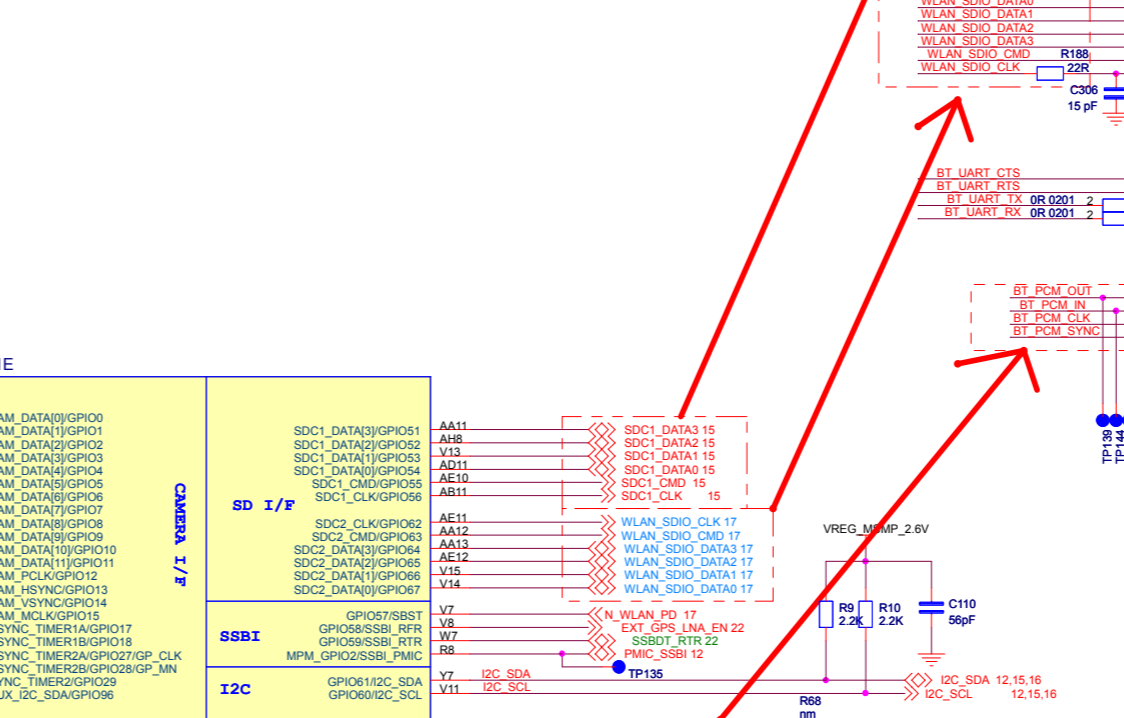

MODE1[1:0]	MSM7201 OPERATING MODE
0000	Normal
0001	Normal
0010	Normal
0011	Normal
0100	Normal
0101	Normal
0110	Normal
0111	Normal

A3100

Repair Optimization Service Training Level 3 Authorized

Repair Optimization Service Training	2009.01.16
Level 3 Schematics	Rev. 1.0
A3100	
	Page 1 of 6

PA STATE	PA_ON_2
OFF	L
ON	H

POWER MODE	PA_R0	PA_R1
LOW POWER	H	H
MEDIUM POWER	L	H
HIGH POWER	L	L

PRIMARY ANTENNA & SWITCHPLEXER

MODE	ANT_SEL0	ANT_SEL1	ANT_SEL2	ANT_SEL3
GSM850/EGSM TX	H	H	L	L
DCS/PCS TX	H	L	L	L
GSM850 RX	L	L	H	L
EGSM900 RX	L	H	H	L
DCS1800 RX	L	L	H	L
PCS1900 RX	L	L	L	L
WCDMA_1700 (S)	H	H	H	H
WCDMA_800 (D)	H	L	H	L
WCDMA_2100 (S)	H	H	H	L
WCDMA_1900 (D)	H	L	H	H

Repair Optimization Service Training	2009.01.16
Level 3 Schematics	Rev. 1.0
A3100	Page 5 of 6

RED Green Blue

Touch panel

left led = white
right led = white

- JB1_10 JOG_2.85V
- JB1_2 JOG_RIGHT 6
- JB1_6 JOG_DOWN 6
- JB1_11 JOG_LEFT 6
- JB1_13 JOG_UP 6
- JB1_5 JOG_PUSH 6
- JB1_12 JB1_1
- JB1_17 JB1_4
- JB1_18 JB1_7
- JB1_19 JB1_8
- JB1_20 JB1_9
- JB1_3 VREG_5V
- JB1_3 VREG_MSMP_2.6V