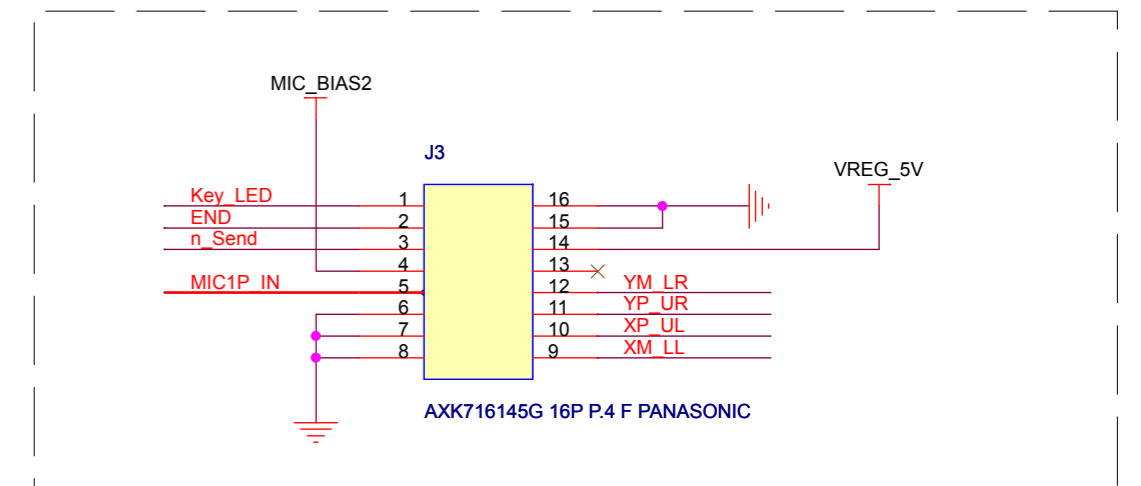

PA STATE	PA_ON_2
OFF	L
ON	H

POWER MODE	PA_R0	PA_R1
LOW POWER	H	H
MEDIUM POWER	L	H
HIGH POWER	L	L

PRIMARY ANTENNA & SWITCHPLEXER

MODE	ANT_SEL0	ANT_SEL1	ANT_SEL2	ANT_SEL3
GSM850/EGSM TX	H	H	L	L
DCS/PCS TX	H	L	L	L
GSM850 RX	L	L	H	L
EGSM900 RX	L	H	H	L
DCS1800 RX	L	L	H	L
PCS1900 RX	L	L	L	L
WCDMA_1700 (S)	H	H	H	H
WCDMA_800 (D)	H	L	H	L
WCDMA_2100 (S)	H	H	H	L
WCDMA_1900 (D)	H	L	H	H

A3100

Repair Optimization Service Training
Level 3 Authorized

Repair Optimization Service Training	2009.01.16
Level 3 Schematics	Rev. 1.0
A3100	
	Page 4 of 6

A3100

Repair Optimization Service Training
Level 3 Authorized

Repair Optimization Service Training	2009.01.16
Level 3 Schematics	Rev. 1.0
A3100	Page 5 of 6

RED Green Blue

Touch panel

left led = white
right led = white

- JB1_10 JOG_2.85V
- JB1_2 JOG_RIGHT 6
- JB1_6 JOG_DOWN 6
- JB1_11 JOG_LEFT 6
- JB1_13 JOG_UP 6
- JB1_5 JOG_PUSH 6
- JB1_12 JB1_1
- JB1_17 JB1_4
- JB1_18 JB1_7
- JB1_19 JB1_8
- JB1_20 JB1_9
- JB1_3 VREG_5V
- JB1_3 VREG_MSMP_2.6V