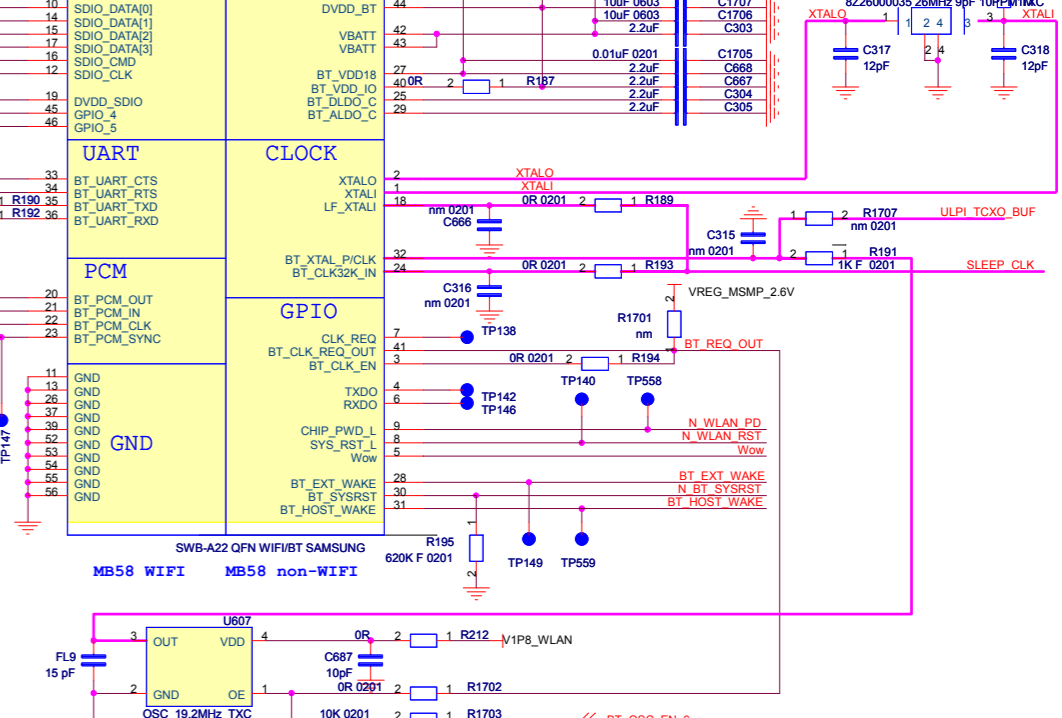

MODE1[1:0]	MSM7201 OPERATING MODE
0000	Normal
0001	Normal
0010	Normal
0011	Normal
0100	Normal
0101	Normal
0110	Normal
0111	Normal

A3100

Repair Optimization Service Training Level 3 Authorized

Repair Optimization Service Training	2009.01.16
Level 3 Schematics	Rev. 1.0
A3100	
	Page 1 of 6

PA STATE	PA_ON_2
OFF	L
ON	H

POWER MODE	PA_R0	PA_R1
LOW POWER	H	H
MEDIUM POWER	L	H
HIGH POWER	L	L

PRIMARY ANTENNA & SWITCHPLEXER

MODE	ANT_SEL0	ANT_SEL1	ANT_SEL2	ANT_SEL3
GSM850/EGSM TX	H	H	L	L
DCS/PCS TX	H	L	L	L
GSM850 RX	L	L	H	L
EGSM900 RX	L	H	H	L
DCS1800 RX	L	L	H	L
PCS1900 RX	L	L	L	L
WCDMA_1700 (S)	H	H	H	H
WCDMA_800 (D)	H	L	H	L
WCDMA_2100 (S)	H	H	H	L
WCDMA_1900 (D)	H	L	H	H

A3100

Repair Optimization Service Training
Level 3 Authorized

Repair Optimization Service Training	2009.01.16
Level 3 Schematics	Rev. 1.0
A3100	
	Page 4 of 6

A3100

Repair Optimization Service Training
Level 3 Authorized

Repair Optimization Service Training	2009.01.16
Level 3 Schematics	Rev. 1.0
A3100	Page 5 of 6

RED Green Blue

Touch panel

left led = white
right led = white

- JB1_10 JOG_2.85V
- JB1_2 JOG_RIGHT 6
- JB1_6 JOG_DOWN 6
- JB1_11 JOG_LEFT 6
- JB1_13 JOG_UP 6
- JB1_5 JOG_PUSH 6
- JB1_12 JB1_1
- JB1_17 JB1_4
- JB1_18 JB1_7
- JB1_19 JB1_8
- JB1_20 JB1_9
- JB1_3 VREG_5V
- JB1_3 VREG_MSMP_2.6V