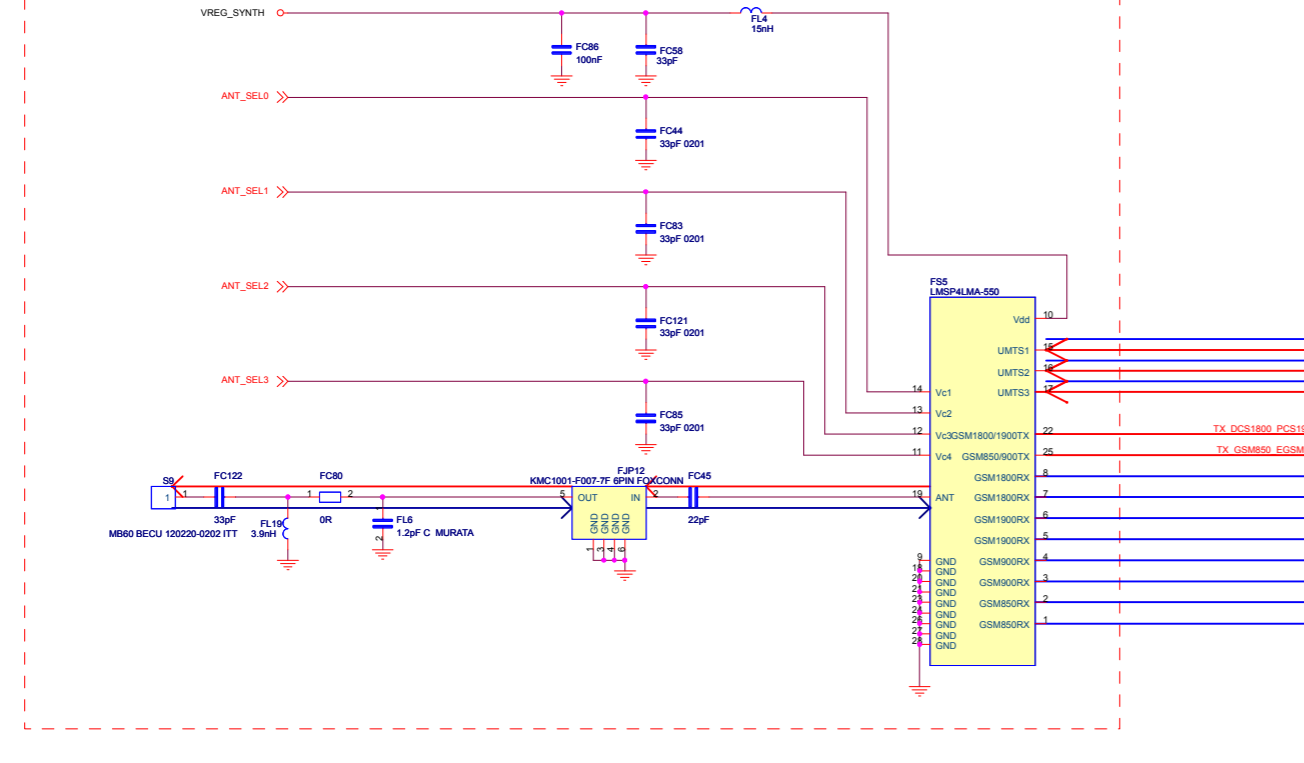

MODE1[1:0]	MSM7201 OPERATING MODE
0000	Normal
0001	Normal
0010	Normal
0011	Normal
0100	Normal
0101	Normal
0110	Normal
0111	Normal

A3100

Repair Optimization Service Training Level 3 Authorized

Repair Optimization Service Training	2009.01.16
Level 3 Schematics	Rev. 1.0
A3100	
	Page 1 of 6

PA STATE	PA_ON_2
OFF	L
ON	H

POWER MODE	PA_R0	PA_R1
LOW POWER	H	H
MEDIUM POWER	L	H
HIGH POWER	L	L

PRIMARY ANTENNA & SWITCHPLEXER

MODE	ANT_SEL0	ANT_SEL1	ANT_SEL2	ANT_SEL3
GSM850/EGSM TX	H	H	L	L
DCS/PCS TX	H	L	L	L
GSM850 RX	L	L	H	L
EGSM900 RX	L	H	H	L
DCS1800 RX	L	L	H	L
PCS1900 RX	L	L	L	L
WCDMA_1700 (S)	H	H	H	H
WCDMA_800 (D)	H	L	H	L
WCDMA_2100 (S)	H	H	H	L
WCDMA_1900 (D)	H	L	H	H

A3100

Repair Optimization Service Training
Level 3 Authorized

Repair Optimization Service Training	2009.01.16
Level 3 Schematics	Rev. 1.0
A3100	
	Page 4 of 6

A3100

Repair Optimization Service Training
Level 3 Authorized

Repair Optimization Service Training	2009.01.16
Level 3 Schematics	Rev. 1.0
A3100	Page 5 of 6

RED Green Blue

Touch panel

left led = white
right led = white

- JB1_10 JOG_2.85V
- JB1_2 JOG_RIGHT 6
- JB1_6 JOG_DOWN 6
- JB1_11 JOG_LEFT 6
- JB1_13 JOG_UP 6
- JB1_5 JOG_PUSH 6
- JB1_12 JB1_1
- JB1_17 JB1_4
- JB1_18 JB1_7
- JB1_19 JB1_8
- JB1_20 JB1_9
- JB1_3 VREG_5V
- JB1_3 VREG_MSMP_2.6V