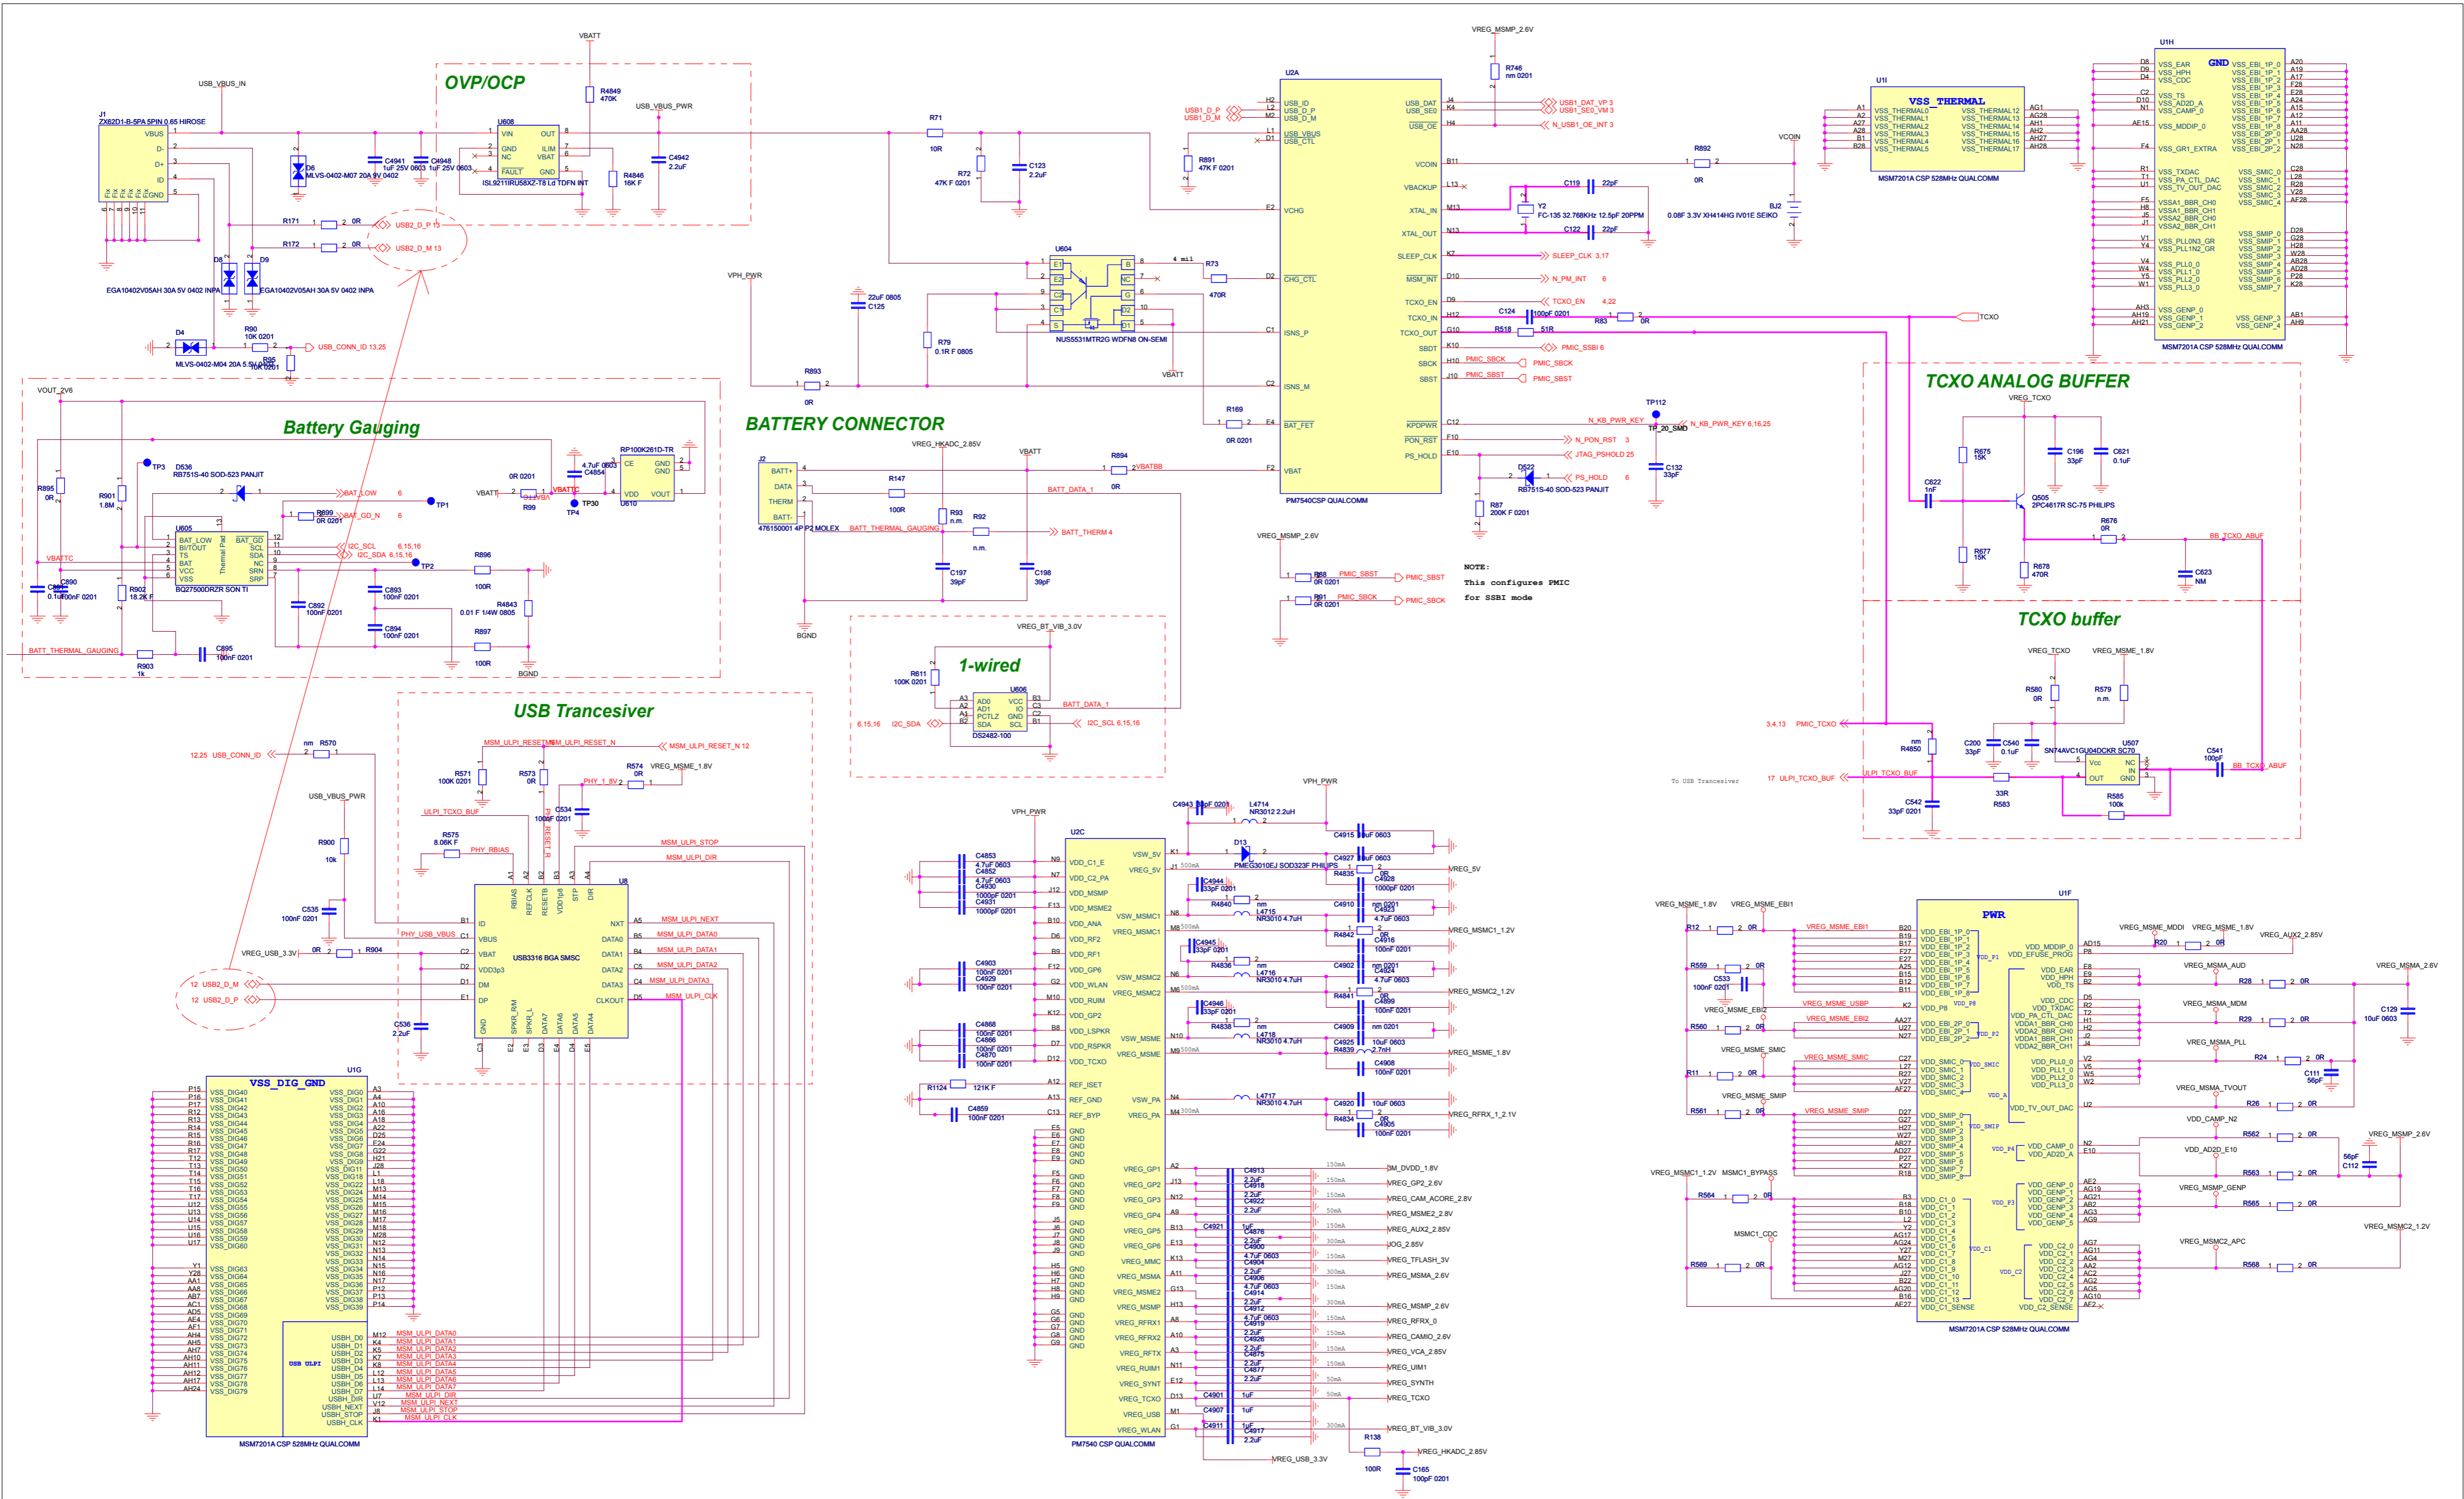

MODE1[1:0]	MSM7201 OPERATING MODE
0000	Normal
0001	Normal
0010	Normal
0011	Normal
0100	Normal
0101	Normal
0110	Normal
0111	Normal

A3100

Repair Optimization Service Training Level 3 Authorized

Repair Optimization Service Training	2009.01.16
Level 3 Schematics	Rev. 1.0
A3100	
	Page 1 of 6

PA STATE	PA_ON_2
OFF	L
ON	H

POWER MODE	PA_R0	PA_R1
LOW POWER	H	H
MEDIUM POWER	L	H
HIGH POWER	L	L

PRIMARY ANTENNA & SWITCHPLEXER

MODE	ANT_SEL0	ANT_SEL1	ANT_SEL2	ANT_SEL3
GSM850/EGSM TX	H	H	L	L
DCS/PCS TX	H	L	L	L
GSM850 RX	L	L	H	L
EGSM900 RX	L	H	H	L
DCS1800 RX	L	L	H	L
PCS1900 RX	L	L	L	L
WCDMA_1700 (S)	H	H	H	H
WCDMA_800 (D)	H	L	H	L
WCDMA_2100 (S)	H	H	H	L
WCDMA_1900 (D)	H	L	H	H

A3100

Repair Optimization Service Training
Level 3 Authorized

Repair Optimization Service Training	2009.01.16
Level 3 Schematics	Rev. 1.0
A3100	
	Page 4 of 6

A3100

Repair Optimization Service Training
Level 3 Authorized

Repair Optimization Service Training	2009.01.16
Level 3 Schematics	Rev. 1.0
A3100	Page 5 of 6

RED Green Blue

Touch panel

left led = white
right led = white

- JB1_10 JOG_2.85V
- JB1_2 JOG_RIGHT 6
- JB1_6 JOG_DOWN 6
- JB1_11 JOG_LEFT 6
- JB1_13 JOG_UP 6
- JB1_5 JOG_PUSH 6
- JB1_12 JB1_1
- JB1_17 JB1_4
- JB1_18 JB1_7
- JB1_19 JB1_8
- JB1_20 JB1_9
- JB1_3 VREG_5V
- JB1_3 VREG_MSMP_2.6V