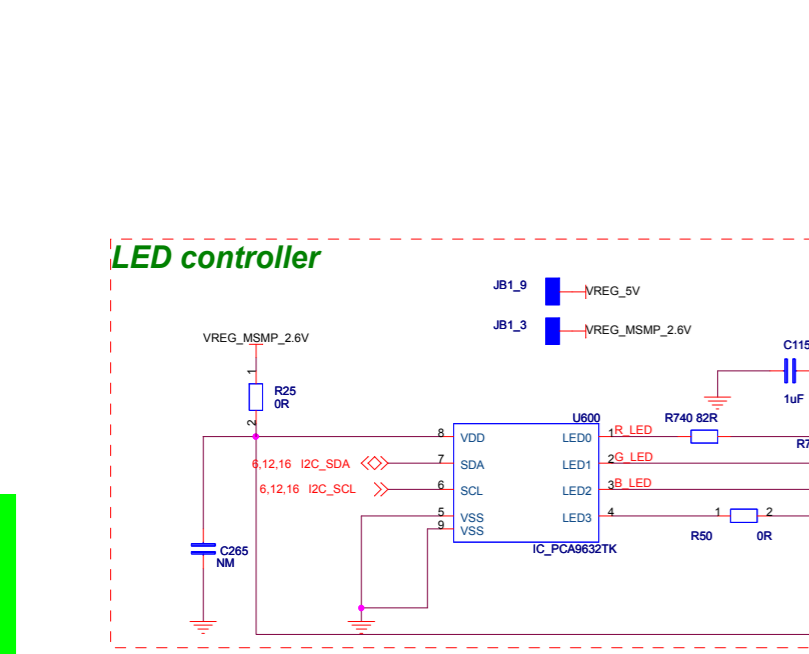

MODE1[1:0]	MSM7201 OPERATING MODE
0000	Normal
0001	Normal
0010	Normal
0011	Normal
0100	Normal
0101	Normal
0110	Normal
0111	Normal

A3100

Repair Optimization Service Training Level 3 Authorized

Repair Optimization Service Training	2009.01.16
Level 3 Schematics	Rev. 1.0
A3100	
	Page 1 of 6

PA STATE	PA_ON_2
OFF	L
ON	H

POWER MODE	PA_R0	PA_R1
LOW POWER	H	H
MEDIUM POWER	L	H
HIGH POWER	L	L

PRIMARY ANTENNA & SWITCHPLEXER

MODE	ANT_SEL0	ANT_SEL1	ANT_SEL2	ANT_SEL3
GSM850/EGSM TX	H	H	L	L
DCS/PCS TX	H	L	L	L
GSM850 RX	L	L	H	L
EGSM900 RX	L	H	H	L
DCS1800 RX	L	L	H	L
PCS1900 RX	L	L	L	L
WCDMA_1700 (S)	H	H	H	H
WCDMA_800 (D)	H	L	H	L
WCDMA_2100 (S)	H	H	H	L
WCDMA_1900 (D)	H	L	H	H

Repair Optimization Service Training	2009.01.16
Level 3 Schematics	Rev. 1.0
A3100	Page 5 of 6

RED Green Blue

Touch panel

left led = white
right led = white

- JB1_10 JOG_2.85V
- JB1_2 JOG_RIGHT 6
- JB1_6 JOG_DOWN 6
- JB1_11 JOG_LEFT 6
- JB1_13 JOG_UP 6
- JB1_5 JOG_PUSH 6
- JB1_12 JB1_1
- JB1_17 JB1_4
- JB1_18 JB1_7
- JB1_19 JB1_8
- JB1_20 JB1_9
- JB1_3 VREG_5V
- JB1_3 VREG_MSMP_2.6V