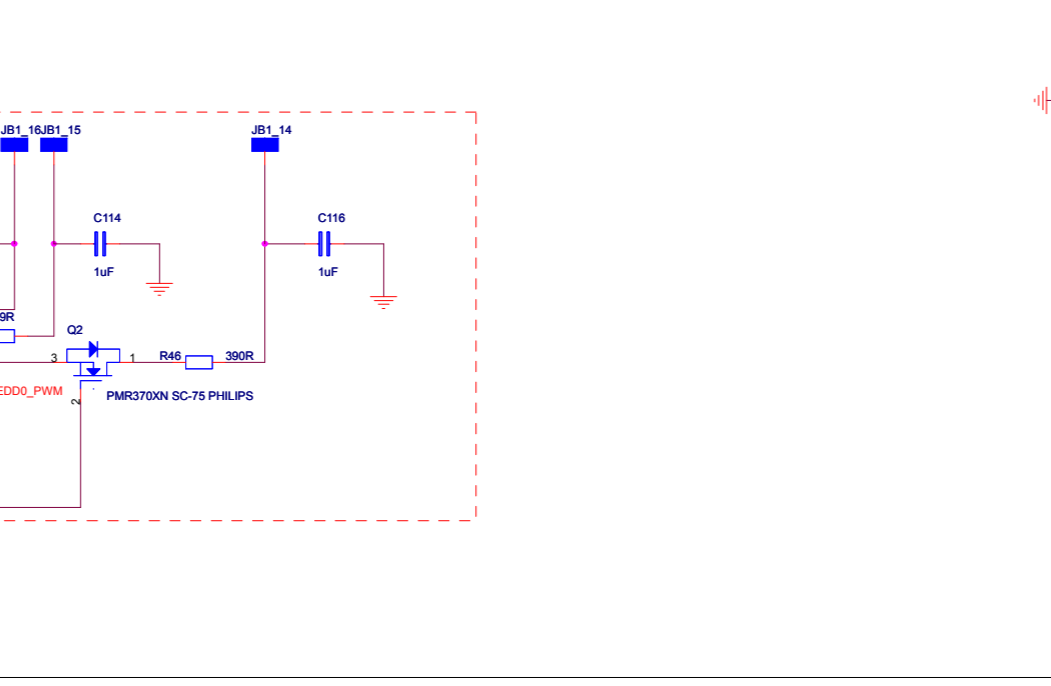

MODE1[1:0]	MSM7201 OPERATING MODE
0000	Normal
0001	Normal
0010	Normal
0011	Normal
0100	Normal
0101	Normal
0110	Normal
0111	Normal

A3100

Repair Optimization Service Training Level 3 Authorized

Repair Optimization Service Training	2009.01.16
Level 3 Schematics	Rev. 1.0
A3100	
	Page 1 of 6

PA STATE	PA_ON_2
OFF	L
ON	H

POWER MODE	PA_R0	PA_R1
LOW POWER	H	H
MEDIUM POWER	L	H
HIGH POWER	L	L

PRIMARY ANTENNA & SWITCHPLEXER

MODE	ANT_SEL0	ANT_SEL1	ANT_SEL2	ANT_SEL3
GSM850/EGSM TX	H	H	L	L
DCS/PCS TX	H	L	L	L
GSM850 RX	L	L	H	L
EGSM900 RX	L	H	H	L
DCS1800 RX	L	L	H	L
PCS1900 RX	L	L	L	L
WCDMA_1700 (S)	H	H	H	H
WCDMA_800 (D)	H	L	H	L
WCDMA_2100 (S)	H	H	H	L
WCDMA_1900 (D)	H	L	H	H

Repair Optimization Service Training	2009.01.16
Level 3 Schematics	Rev. 1.0
A3100	Page 5 of 6

RED Green Blue

Touch panel

left led = white
right led = white

- JB1_10 JOG_2.85V
- JB1_2 JOG_RIGHT 6
- JB1_6 JOG_DOWN 6
- JB1_11 JOG_LEFT 6
- JB1_13 JOG_UP 6
- JB1_5 JOG_PUSH 6
- JB1_12 JB1_1
- JB1_17 JB1_4
- JB1_18 JB1_7
- JB1_19 JB1_8
- JB1_20 JB1_9
- JB1_3 VREG_5V
- JB1_3 VREG_MSMP_2.6V