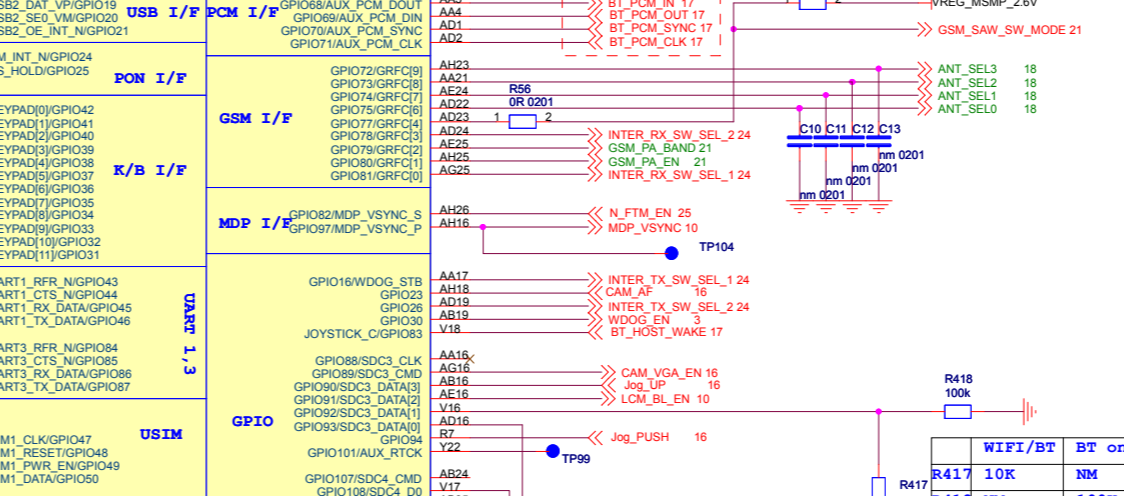

MODE1[1:0]	MSM7201 OPERATING MODE
0000	Normal
0001	Normal
0010	Normal
0011	Normal
0100	Normal
0101	Normal
0110	Normal
0111	Normal

A3100

Repair Optimization Service Training Level 3 Authorized

Repair Optimization Service Training	2009.01.16
Level 3 Schematics	Rev. 1.0
A3100	
	Page 1 of 6

PA STATE	PA_ON_2
OFF	L
ON	H

POWER MODE	PA_R0	PA_R1
LOW POWER	H	H
MEDIUM POWER	L	H
HIGH POWER	L	L

PRIMARY ANTENNA & SWITCHPLEXER

MODE	ANT_SEL0	ANT_SEL1	ANT_SEL2	ANT_SEL3
GSM850/EGSM TX	H	H	L	L
DCS/PCS TX	H	L	L	L
GSM850 RX	L	L	H	L
EGSM900 RX	L	H	H	L
DCS1800 RX	L	L	H	L
PCS1900 RX	L	L	L	L
WCDMA_1700 (S)	H	H	H	H
WCDMA_800 (D)	H	L	H	L
WCDMA_2100 (S)	H	H	H	L
WCDMA_1900 (D)	H	L	H	H

Repair Optimization Service Training	2009.01.16
Level 3 Schematics	Rev. 1.0
A3100	Page 5 of 6

RED Green Blue

Touch panel

left led = white
right led = white

- JB1_10 JOG_2.85V
- JB1_2 JOG_RIGHT 6
- JB1_6 JOG_DOWN 6
- JB1_11 JOG_LEFT 6
- JB1_13 JOG_UP 6
- JB1_5 JOG_PUSH 6
- JB1_12 JB1_1
- JB1_17 JB1_4
- JB1_18 JB1_7
- JB1_19 JB1_8
- JB1_20 JB1_9
- JB1_3 VREG_5V
- JB1_3 VREG_MSMP_2.6V