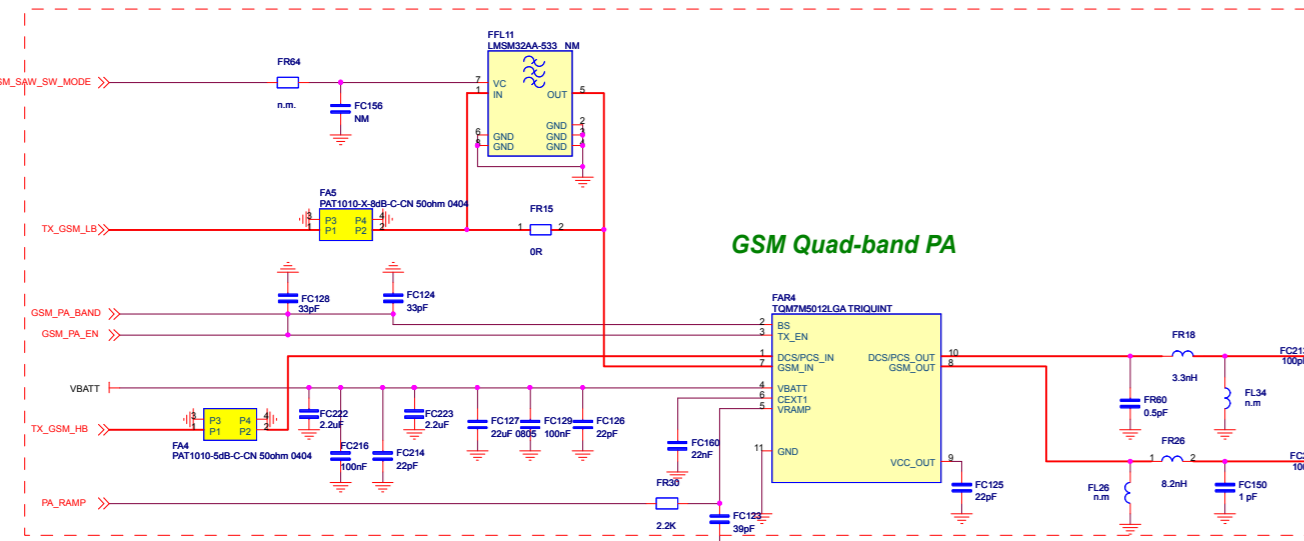

MODE1[1:0]	MSM7201 OPERATING MODE
0000	Normal
0001	Normal
0010	Normal
0011	Normal
0100	Normal
0101	Normal
0110	Normal
0111	Normal

A3100

Repair Optimization Service Training Level 3 Authorized

Repair Optimization Service Training	2009.01.16
Level 3 Schematics	Rev. 1.0
A3100	
	Page 1 of 6

PA STATE	PA_ON_2
OFF	L
ON	H

POWER MODE	PA_R0	PA_R1
LOW POWER	H	H
MEDIUM POWER	L	H
HIGH POWER	L	L

PRIMARY ANTENNA & SWITCHPLEXER

MODE	ANT_SEL0	ANT_SEL1	ANT_SEL2	ANT_SEL3
GSM850/EGSM TX	H	H	L	L
DCS/PCS TX	H	L	L	L
GSM850 RX	L	L	H	L
EGSM900 RX	L	H	H	L
DCS1800 RX	L	L	H	L
PCS1900 RX	L	L	L	L
WCDMA_1700 (S)	H	H	H	H
WCDMA_800 (D)	H	L	H	L
WCDMA_2100 (S)	H	H	H	L
WCDMA_1900 (D)	H	L	H	H

Repair Optimization Service Training	2009.01.16
Level 3 Schematics	Rev. 1.0
A3100	Page 5 of 6

RED Green Blue

Touch panel

left led = white
right led = white

- JB1_10 JOG_2.85V
- JB1_2 JOG_RIGHT 6
- JB1_6 JOG_DOWN 6
- JB1_11 JOG_LEFT 6
- JB1_13 JOG_UP 6
- JB1_5 JOG_PUSH 6
- JB1_12 JB1_1
- JB1_17 JB1_4
- JB1_18 JB1_7
- JB1_19 JB1_8
- JB1_20 JB1_9
- JB1_3 VREG_5V
- JB1_3 VREG_MSMP_2.6V