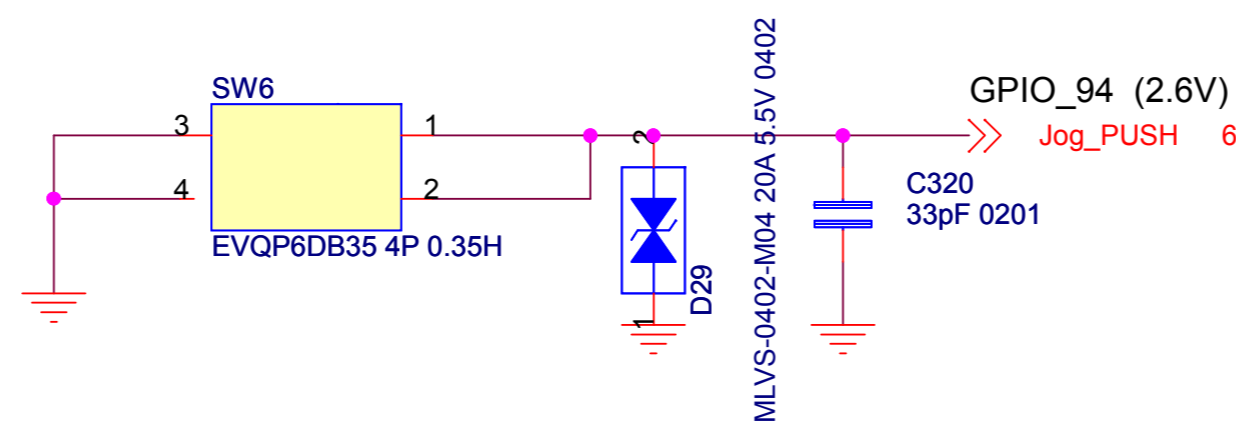

A3100

Repair Optimization
Service Training
Level 3 Authorized

Repair Optimization Service Training	2009.01.16
Level 3 Schematics	Rev. 1.0
A3100	Page 6 of 6