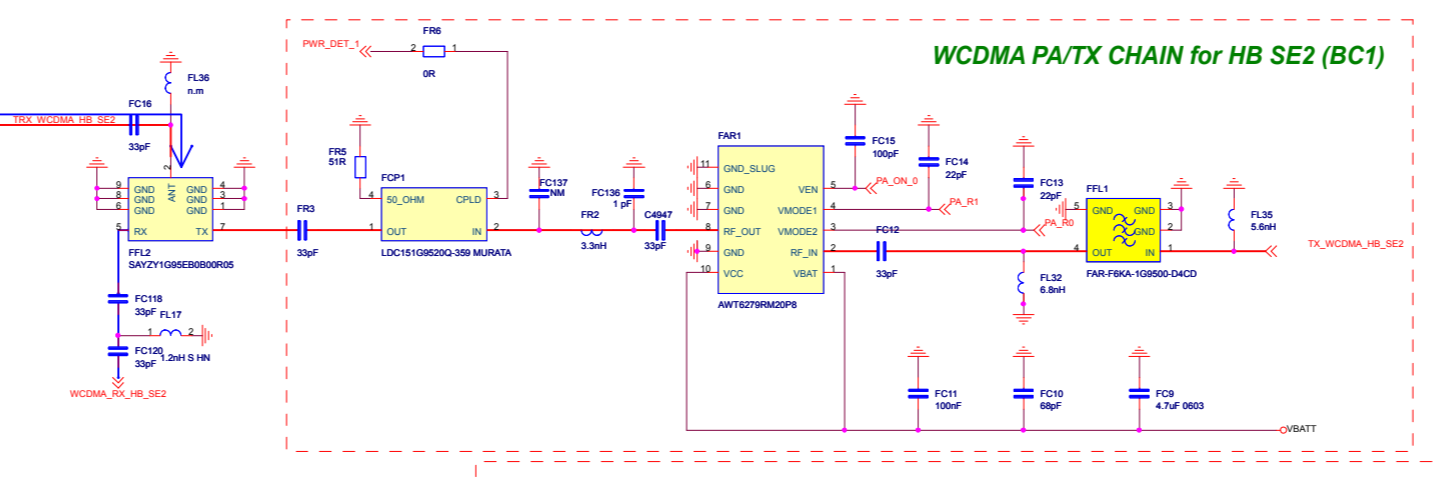

MODE1[1:0]	MSM7201 OPERATING MODE
0000	Normal
0001	Normal
0010	Normal
0011	Normal
0100	Normal
0101	Normal
0110	Normal
0111	Normal

A3100

Repair Optimization Service Training Level 3 Authorized

Repair Optimization Service Training	2009.01.16
Level 3 Schematics	Rev. 1.0
A3100	
	Page 1 of 6

PA STATE	PA_ON_2
OFF	L
ON	H

POWER MODE	PA_R0	PA_R1
LOW POWER	H	H
MEDIUM POWER	L	H
HIGH POWER	L	L

PRIMARY ANTENNA & SWITCHPLEXER

MODE	ANT_SEL0	ANT_SEL1	ANT_SEL2	ANT_SEL3
GSM850/EGSM TX	H	H	L	L
DCS/PCS TX	H	L	L	L
GSM850 RX	L	L	H	L
EGSM900 RX	L	H	H	L
DCS1800 RX	L	L	H	L
PCS1900 RX	L	L	L	L
WCDMA_1700 (S)	H	H	H	H
WCDMA_800 (D)	H	L	H	L
WCDMA_2100 (S)	H	H	H	L
WCDMA_1900 (D)	H	L	H	H

Repair Optimization Service Training	2009.01.16
Level 3 Schematics	Rev. 1.0
A3100	Page 5 of 6

RED Green Blue

Touch panel

left led = white
right led = white

- JB1_10 JOG_2.85V
- JB1_2 JOG_RIGHT 6
- JB1_6 JOG_DOWN 6
- JB1_11 JOG_LEFT 6
- JB1_13 JOG_UP 6
- JB1_5 JOG_PUSH 6
- JB1_12 JB1_1
- JB1_17 JB1_4
- JB1_18 JB1_7
- JB1_19 JB1_8
- JB1_20 JB1_9
- JB1_3 VREG_5V
- JB1_3 VREG_MSMP_2.6V