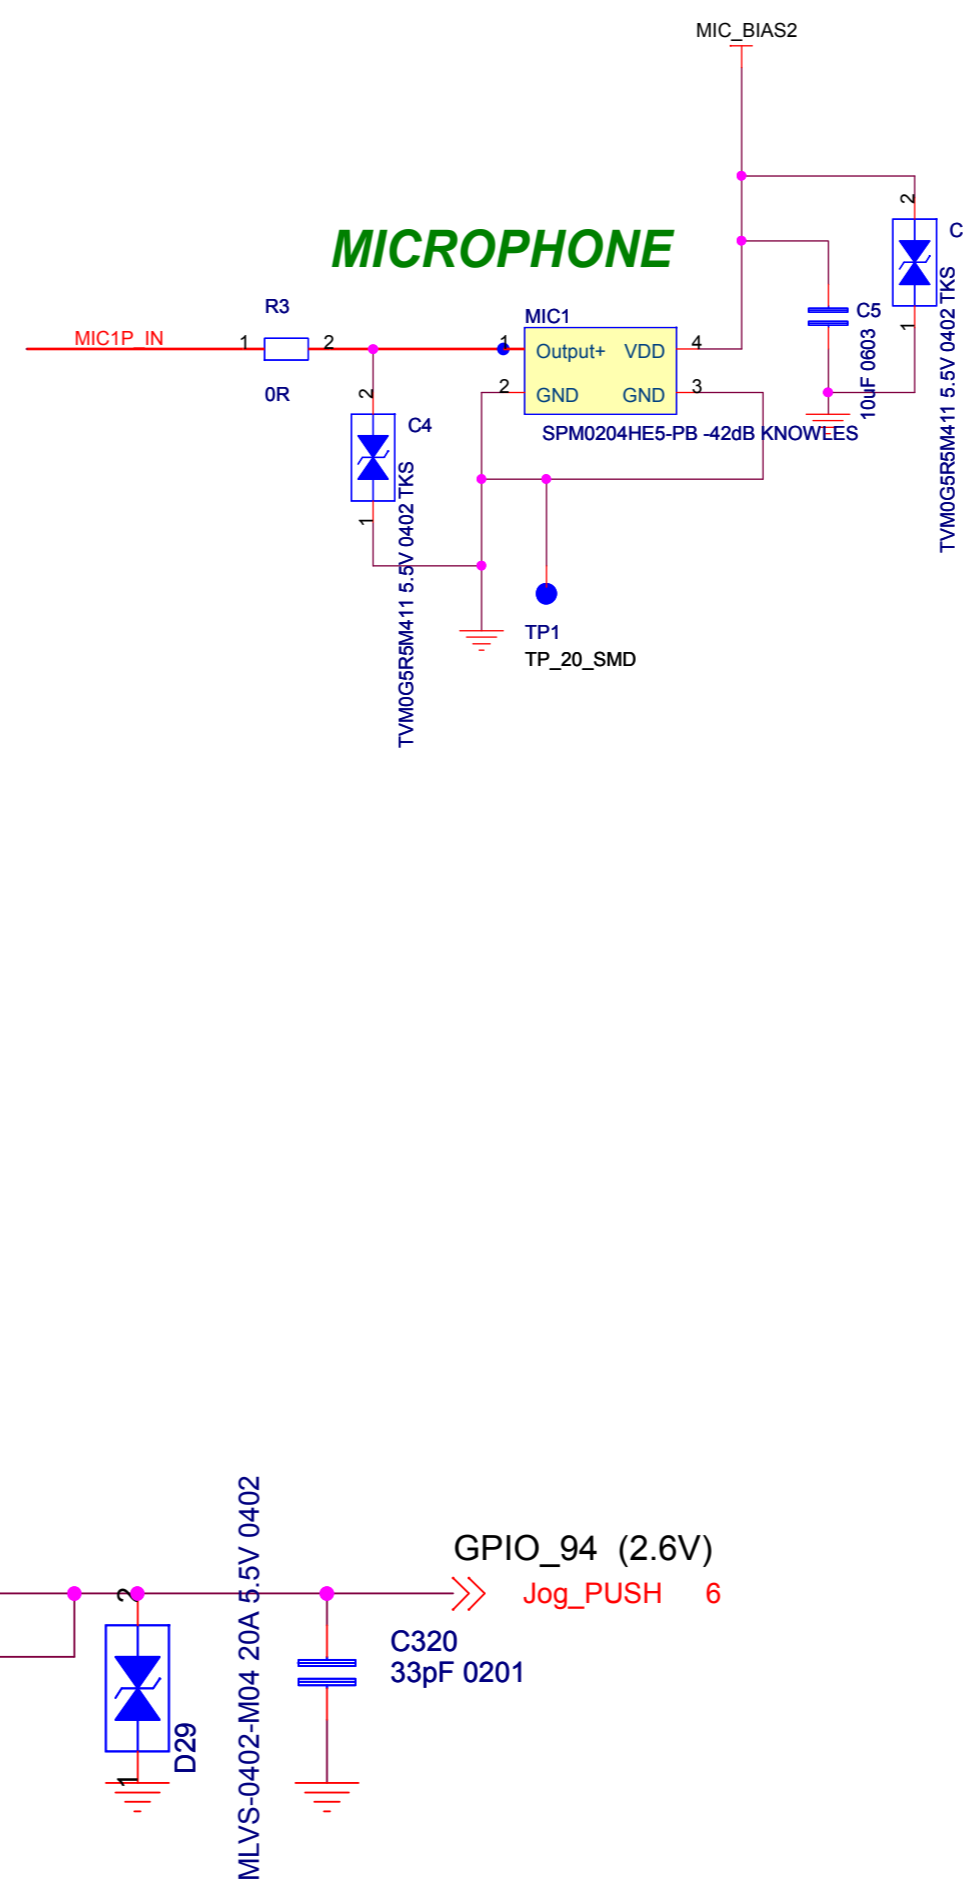

Repair Optimization Service Training	2009.01.16
Level 3 Schematics	Rev. 1.0
A3100	Page 5 of 6

RED Green Blue

Touch panel

left led = white
right led = white

- JB1_10 JOG_2.85V
- JB1_2 JOG_RIGHT 6
- JB1_6 JOG_DOWN 6
- JB1_11 JOG_LEFT 6
- JB1_13 JOG_UP 6
- JB1_5 JOG_PUSH 6
- JB1_12 JB1_1
- JB1_17 JB1_4
- JB1_18 JB1_7
- JB1_19 JB1_8
- JB1_20 JB1_9
- JB1_3 VREG_5V
- JB1_3 VREG_MSMP_2.6V