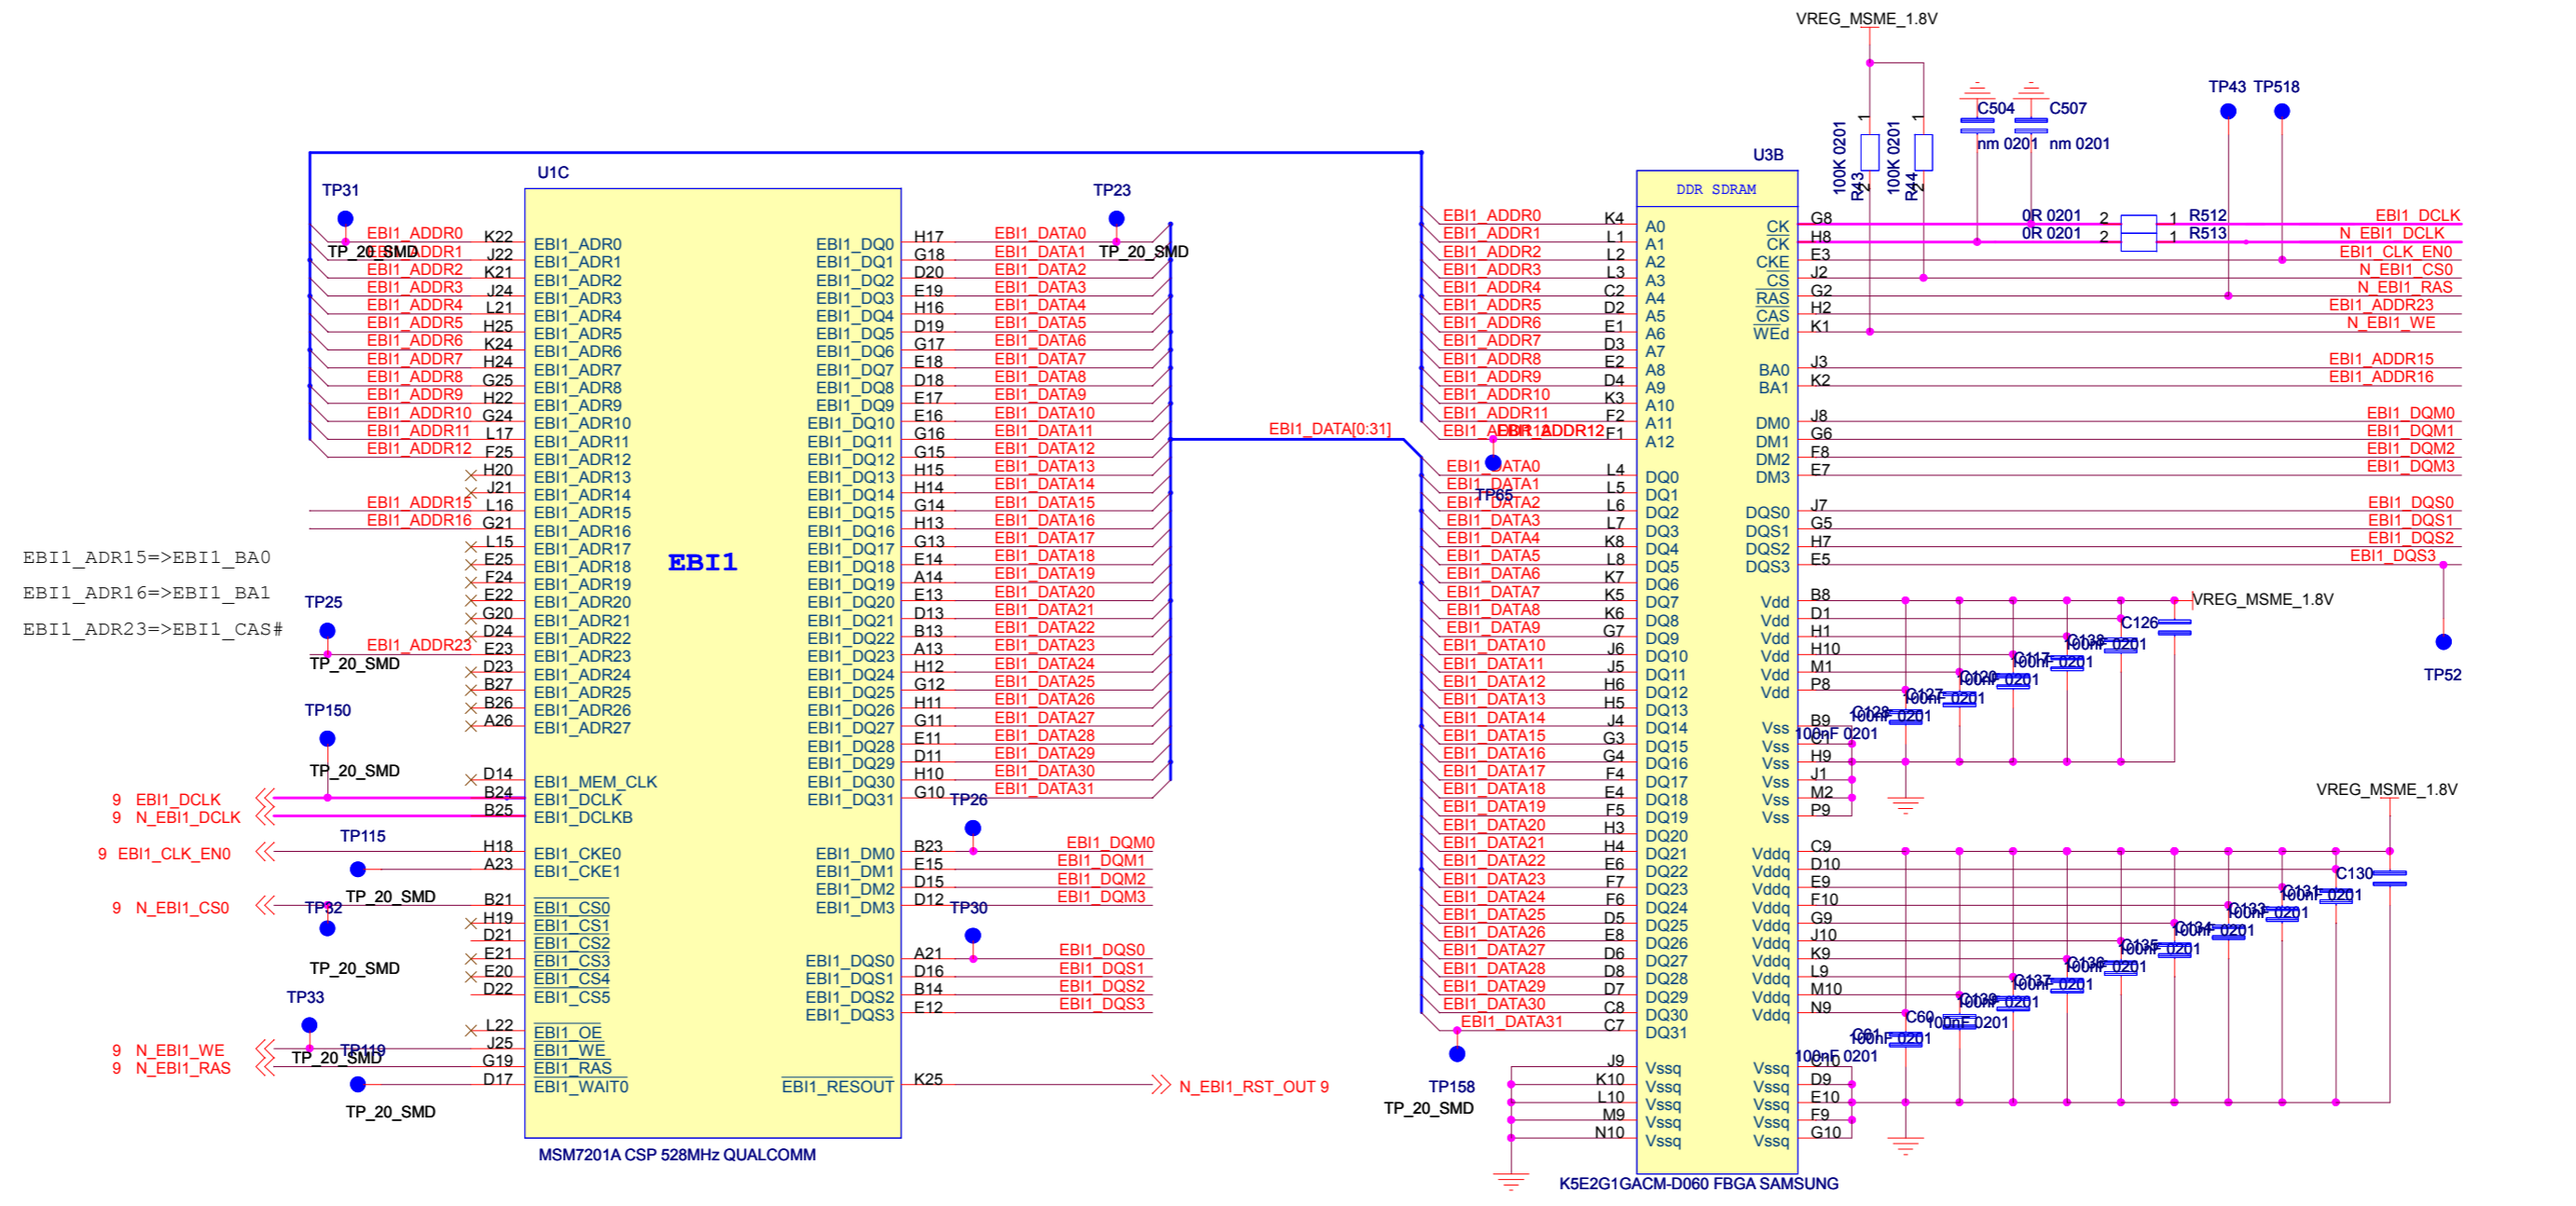

MODE1[1:0]	MSM7201 OPERATING MODE
0000	Normal
0001	Normal
0010	Normal
0011	Normal
0100	Normal
0101	Normal
0110	Normal
0111	Normal

A3100

Repair Optimization Service Training Level 3 Authorized

Repair Optimization Service Training	2009.01.16
Level 3 Schematics	Rev. 1.0
A3100	
	Page 1 of 6

PA STATE	PA_ON_2
OFF	L
ON	H

POWER MODE	PA_R0	PA_R1
LOW POWER	H	H
MEDIUM POWER	L	H
HIGH POWER	L	L

PRIMARY ANTENNA & SWITCHPLEXER

MODE	ANT_SEL0	ANT_SEL1	ANT_SEL2	ANT_SEL3
GSM850/EGSM TX	H	H	L	L
DCS/PCS TX	H	L	L	L
GSM850 RX	L	L	H	L
EGSM900 RX	L	H	H	L
DCS1800 RX	L	L	H	L
PCS1900 RX	L	L	L	L
WCDMA_1700 (S)	H	H	H	H
WCDMA_800 (D)	H	L	H	L
WCDMA_2100 (S)	H	H	H	L
WCDMA_1900 (D)	H	L	H	H

A3100

Repair Optimization Service Training
Level 3 Authorized

Repair Optimization Service Training	2009.01.16
Level 3 Schematics	Rev. 1.0
A3100	
	Page 4 of 6

A3100

Repair Optimization Service Training
Level 3 Authorized

Repair Optimization Service Training	2009.01.16
Level 3 Schematics	Rev. 1.0
A3100	Page 5 of 6

RED Green Blue

Touch panel

left led = white
right led = white

- JB1_10 JOG_2.85V
- JB1_2 JOG_RIGHT 6
- JB1_6 JOG_DOWN 6
- JB1_11 JOG_LEFT 6
- JB1_13 JOG_UP 6
- JB1_5 JOG_PUSH 6
- JB1_12 JB1_1
- JB1_17 JB1_4
- JB1_18 JB1_7
- JB1_19 JB1_8
- JB1_20 JB1_9
- JB1_3 VREG_5V
- JB1_3 VREG_MSMP_2.6V