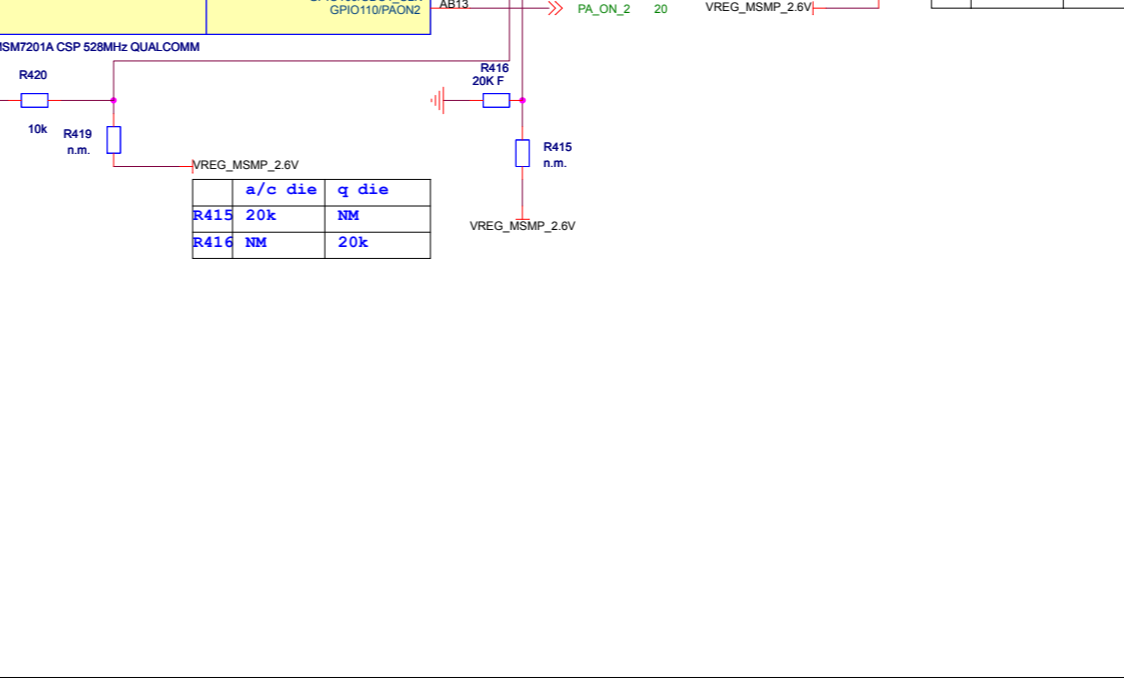

MODE1[1:0]	MSM7201 OPERATING MODE
0000	Normal
0001	Normal
0010	Normal
0011	Normal
0100	Normal
0101	Normal
0110	Normal
0111	Normal

A3100

Repair Optimization Service Training Level 3 Authorized

Repair Optimization Service Training	2009.01.16
Level 3 Schematics	Rev. 1.0
A3100	
	Page 1 of 6

PA STATE	PA_ON_2
OFF	L
ON	H

POWER MODE	PA_R0	PA_R1
LOW POWER	H	H
MEDIUM POWER	L	H
HIGH POWER	L	L

PRIMARY ANTENNA & SWITCHPLEXER

MODE	ANT_SEL0	ANT_SEL1	ANT_SEL2	ANT_SEL3
GSM850/EGSM TX	H	H	L	L
DCS/PCS TX	H	L	L	L
GSM850 RX	L	L	H	L
EGSM900 RX	L	H	H	L
DCS1800 RX	L	L	H	L
PCS1900 RX	L	L	L	L
WCDMA_1700 (S)	H	H	H	H
WCDMA_800 (D)	H	L	H	L
WCDMA_2100 (S)	H	H	H	L
WCDMA_1900 (D)	H	L	H	H

Repair Optimization Service Training	2009.01.16
Level 3 Schematics	Rev. 1.0
A3100	Page 5 of 6

RED Green Blue

Touch panel

left led = white
right led = white

- JB1_10 JOG_2.85V
- JB1_2 JOG_RIGHT 6
- JB1_6 JOG_DOWN 6
- JB1_11 JOG_LEFT 6
- JB1_13 JOG_UP 6
- JB1_5 JOG_PUSH 6
- JB1_12 JB1_1
- JB1_17 JB1_4
- JB1_18 JB1_7
- JB1_19 JB1_8
- JB1_20 JB1_9
- JB1_3 VREG_5V
- JB1_3 VREG_MSMP_2.6V