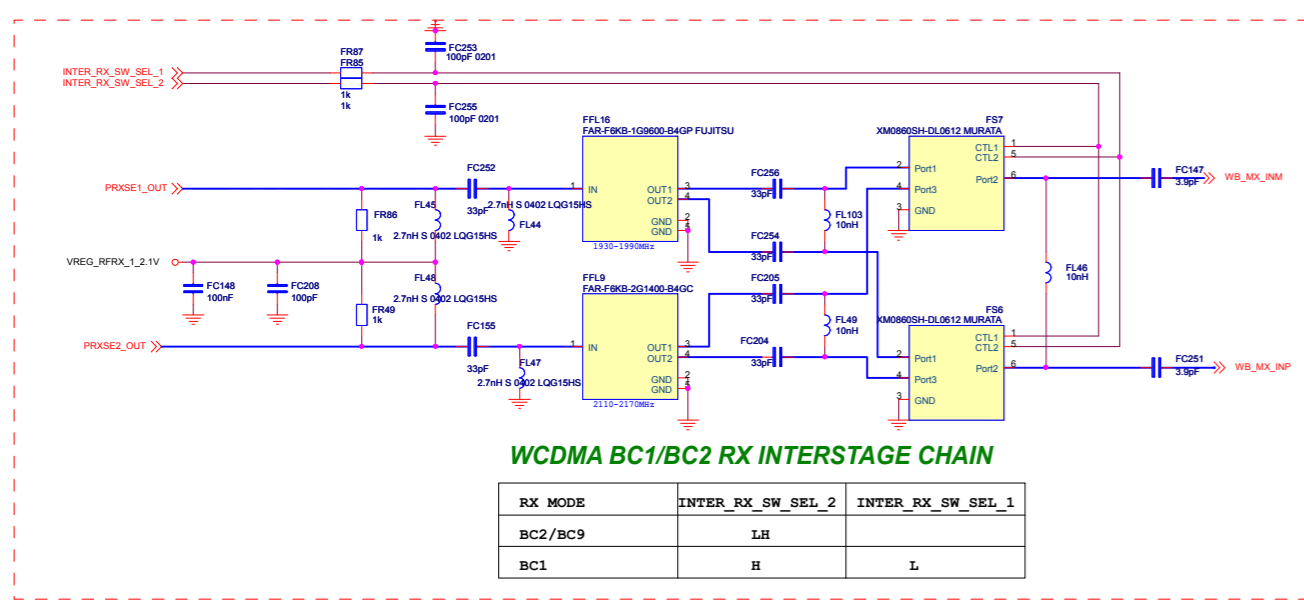

MODE1[1:0]	MSM7201 OPERATING MODE
0000	Normal
0001	Normal
0010	Normal
0011	Normal
0100	Normal
0101	Normal
0110	Normal
0111	Normal

A3100

Repair Optimization Service Training Level 3 Authorized

Repair Optimization Service Training	2009.01.16
Level 3 Schematics	Rev. 1.0
A3100	
	Page 1 of 6

PA STATE	PA_ON_2
OFF	L
ON	H

POWER MODE	PA_R0	PA_R1
LOW POWER	H	H
MEDIUM POWER	L	H
HIGH POWER	L	L

PRIMARY ANTENNA & SWITCHPLEXER

MODE	ANT_SEL0	ANT_SEL1	ANT_SEL2	ANT_SEL3
GSM850/EGSM TX	H	H	L	L
DCS/PCS TX	H	L	L	L
GSM850 RX	L	L	H	L
EGSM900 RX	L	H	H	L
DCS1800 RX	L	L	H	L
PCS1900 RX	L	L	L	L
WCDMA_1700 (S)	H	H	H	H
WCDMA_800 (D)	H	L	H	L
WCDMA_2100 (S)	H	H	H	L
WCDMA_1900 (D)	H	L	H	H

Repair Optimization Service Training	2009.01.16
Level 3 Schematics	Rev. 1.0
A3100	Page 5 of 6

RED Green Blue

Touch panel

left led = white
right led = white

- JB1_10 JOG_2.85V
- JB1_2 JOG_RIGHT 6
- JB1_6 JOG_DOWN 6
- JB1_11 JOG_LEFT 6
- JB1_13 JOG_UP 6
- JB1_5 JOG_PUSH 6
- JB1_12 JB1_1
- JB1_17 JB1_4
- JB1_18 JB1_7
- JB1_19 JB1_8
- JB1_20 JB1_9
- JB1_3 VREG_5V
- JB1_3 VREG_MSMP_2.6V