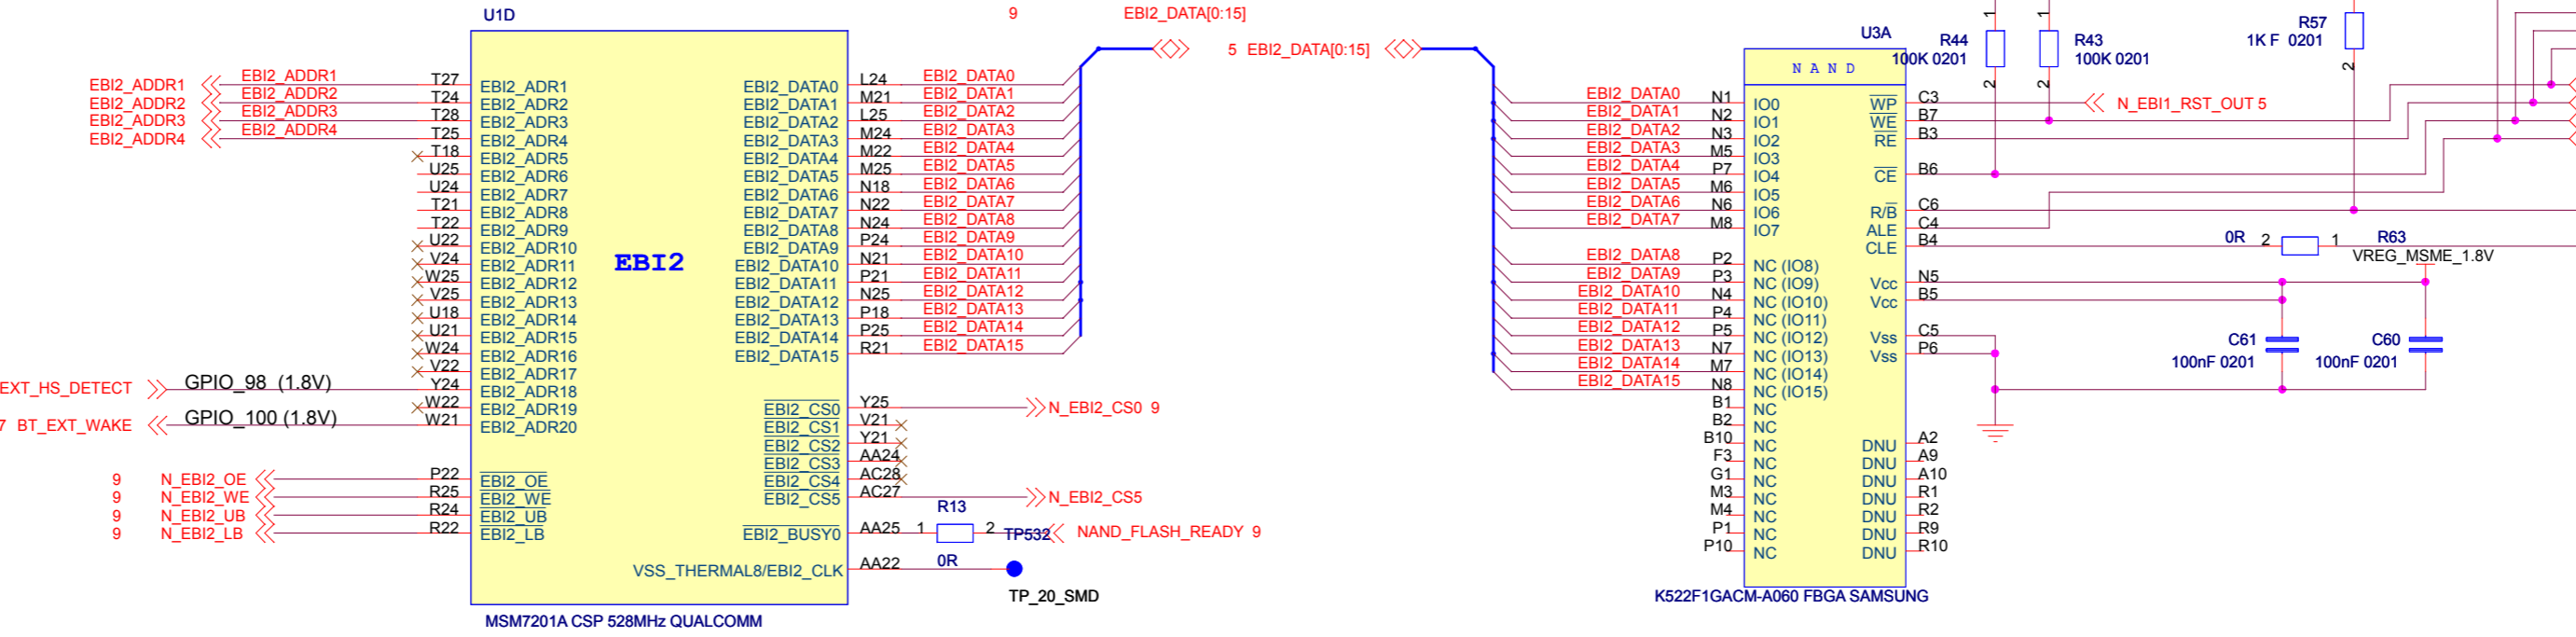

MODE1[1:0]	MSM7201 OPERATING MODE
0000	Normal
0001	Normal
0010	Normal
0011	Normal
0100	Normal
0101	Normal
0110	Normal
0111	Normal

A3100

Repair Optimization Service Training Level 3 Authorized

Repair Optimization Service Training	2009.01.16
Level 3 Schematics	Rev. 1.0
A3100	
	Page 1 of 6

PA STATE	PA_ON_2
OFF	L
ON	H

POWER MODE	PA_R0	PA_R1
LOW POWER	H	H
MEDIUM POWER	L	H
HIGH POWER	L	L

PRIMARY ANTENNA & SWITCHPLEXER

MODE	ANT_SEL0	ANT_SEL1	ANT_SEL2	ANT_SEL3
GSM850/EGSM TX	H	H	L	L
DCS/PCS TX	H	L	L	L
GSM850 RX	L	L	H	L
EGSM900 RX	L	H	H	L
DCS1800 RX	L	L	H	L
PCS1900 RX	L	L	L	L
WCDMA_1700 (S)	H	H	H	H
WCDMA_800 (D)	H	L	H	L
WCDMA_2100 (S)	H	H	H	L
WCDMA_1900 (D)	H	L	H	H

Repair Optimization Service Training	2009.01.16
Level 3 Schematics	Rev. 1.0
A3100	Page 5 of 6

RED Green Blue

Touch panel

left led = white
right led = white

- JB1_10 JOG_2.85V
- JB1_2 JOG_RIGHT 6
- JB1_6 JOG_DOWN 6
- JB1_11 JOG_LEFT 6
- JB1_13 JOG_UP 6
- JB1_5 JOG_PUSH 6
- JB1_12 JB1_1
- JB1_17 JB1_4
- JB1_18 JB1_7
- JB1_19 JB1_8
- JB1_20 JB1_9
- JB1_3 VREG_5V
- JB1_3 VREG_MSMP_2.6V