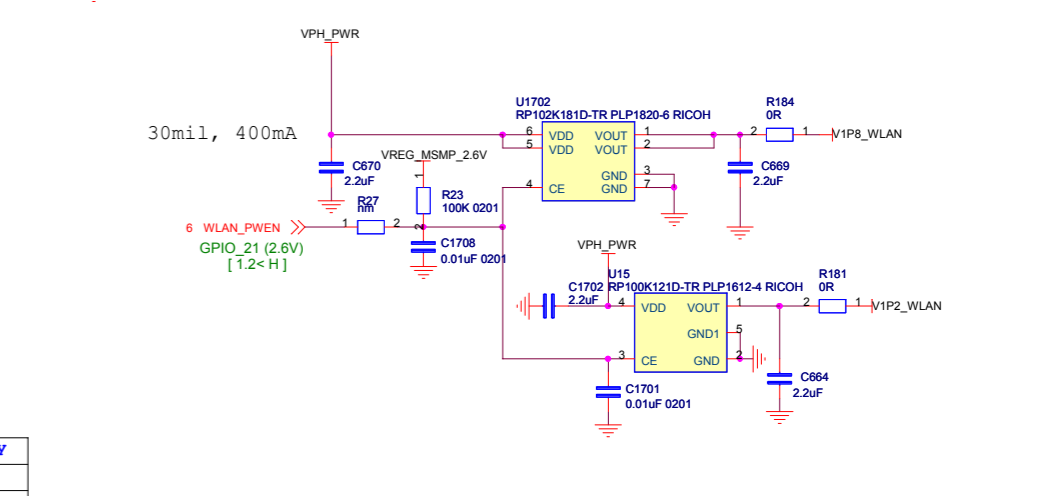

MODE1[1:0]	MSM7201 OPERATING MODE
0000	Normal
0001	Normal
0010	Normal
0011	Normal
0100	Normal
0101	Normal
0110	Normal
0111	Normal

A3100

Repair Optimization Service Training Level 3 Authorized

Repair Optimization Service Training	2009.01.16
Level 3 Schematics	Rev. 1.0
A3100	
	Page 1 of 6

PA STATE	PA_ON_2
OFF	L
ON	H

POWER MODE	PA_R0	PA_R1
LOW POWER	H	H
MEDIUM POWER	L	H
HIGH POWER	L	L

PRIMARY ANTENNA & SWITCHPLEXER

MODE	ANT_SEL0	ANT_SEL1	ANT_SEL2	ANT_SEL3
GSM850/EGSM TX	H	H	L	L
DCS/PCS TX	H	L	L	L
GSM850 RX	L	L	H	L
EGSM900 RX	L	H	H	L
DCS1800 RX	L	L	H	L
PCS1900 RX	L	L	L	L
WCDMA_1700 (S)	H	H	H	H
WCDMA_800 (D)	H	L	H	L
WCDMA_2100 (S)	H	H	H	L
WCDMA_1900 (D)	H	L	H	H

Repair Optimization Service Training	2009.01.16
Level 3 Schematics	Rev. 1.0
A3100	Page 5 of 6

RED Green Blue

Touch panel

left led = white
right led = white

- JB1_10 JOG_2.85V
- JB1_2 JOG_RIGHT 6
- JB1_6 JOG_DOWN 6
- JB1_11 JOG_LEFT 6
- JB1_13 JOG_UP 6
- JB1_5 JOG_PUSH 6
- JB1_12 JB1_1
- JB1_17 JB1_4
- JB1_18 JB1_7
- JB1_19 JB1_8
- JB1_20 JB1_9
- JB1_3 VREG_5V
- JB1_3 VREG_MSMP_2.6V