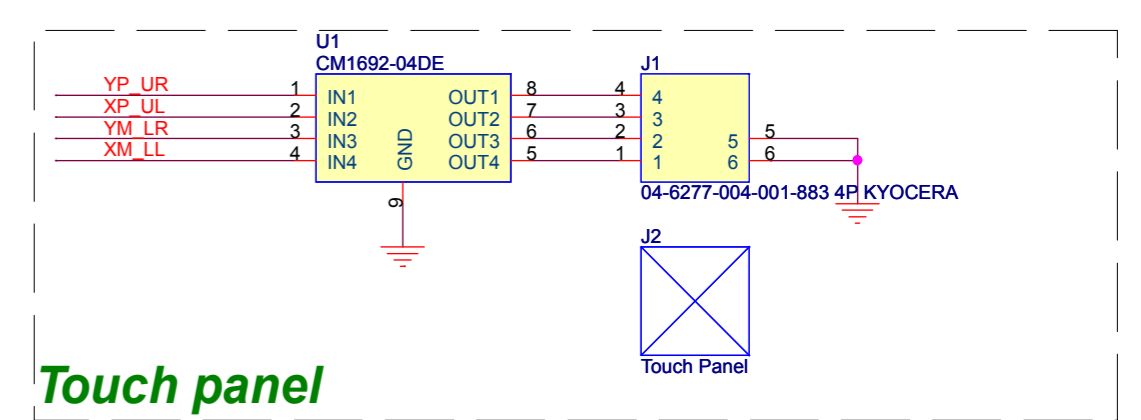

A3100

Repair Optimization Service Training
Level 3 Authorized

Repair Optimization Service Training	2009.01.16
Level 3 Schematics	Rev. 1.0
A3100	
	Page 4 of 6

A3100

Repair Optimization Service Training
Level 3 Authorized

Repair Optimization Service Training	2009.01.16
Level 3 Schematics	Rev. 1.0
A3100	Page 5 of 6

RED Green Blue

Touch panel

left led = white
right led = white

- JB1_10 JOG_2.85V
- JB1_2 JOG_RIGHT 6
- JB1_6 JOG_DOWN 6
- JB1_11 JOG_LEFT 6
- JB1_13 JOG_UP 6
- JB1_5 JOG_PUSH 6
- JB1_12 JB1_1
- JB1_17 JB1_4
- JB1_18 JB1_7
- JB1_19 JB1_8
- JB1_20 JB1_9
- JB1_3 VREG_5V
- JB1_3 VREG_MSMP_2.6V