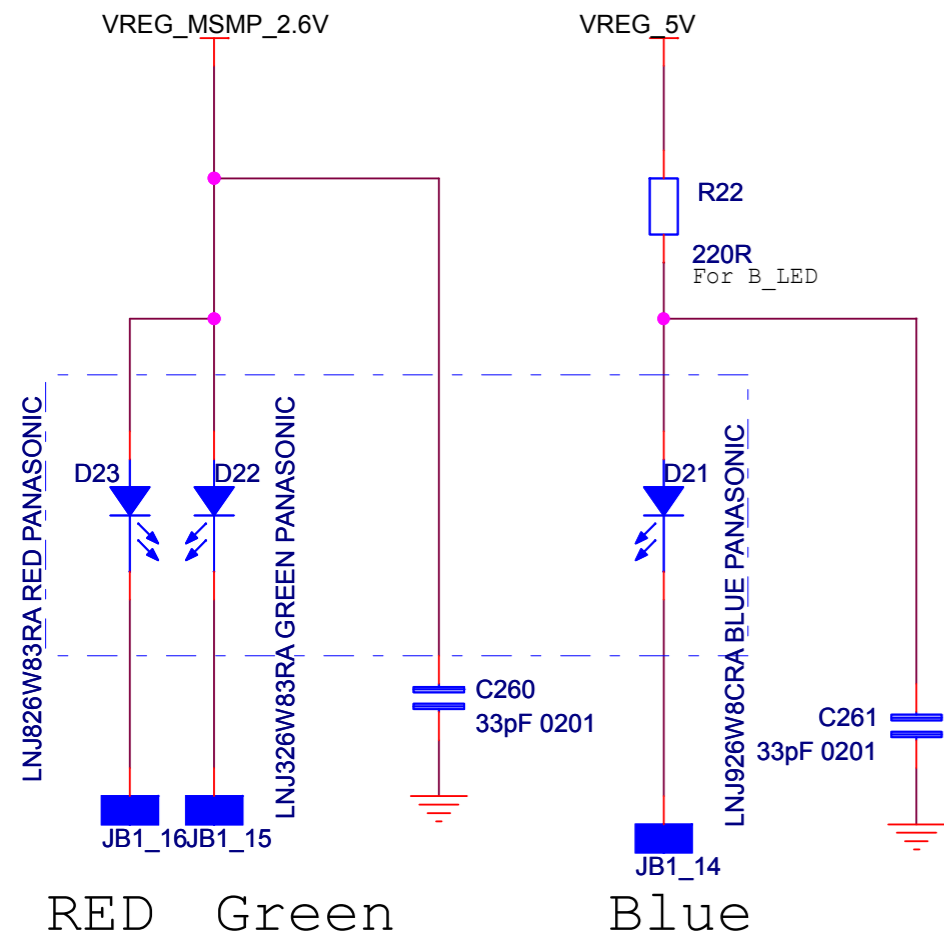

PA STATE	PA_ON_2
OFF	L
ON	H

POWER MODE	PA_R0	PA_R1
LOW POWER	H	H
MEDIUM POWER	L	H
HIGH POWER	L	L

PRIMARY ANTENNA & SWITCHPLEXER

MODE	ANT_SEL0	ANT_SEL1	ANT_SEL2	ANT_SEL3
GSM850/EGSM TX	H	H	L	L
DCS/PCS TX	H	L	L	L
GSM850 RX	L	L	H	L
EGSM900 RX	L	H	H	L
DCS1800 RX	L	L	H	L
PCS1900 RX	L	L	L	L
WCDMA_1700 (S)	H	H	H	H
WCDMA_800 (D)	H	L	H	L
WCDMA_2100 (S)	H	H	H	L
WCDMA_1900 (D)	H	L	H	H

A3100

Repair Optimization Service Training
Level 3 Authorized

Repair Optimization Service Training	2009.01.16
Level 3 Schematics	Rev. 1.0
A3100	
	Page 4 of 6

A3100

Repair Optimization Service Training
Level 3 Authorized

Repair Optimization Service Training	2009.01.16
Level 3 Schematics	Rev. 1.0
A3100	Page 5 of 6

RED Green Blue

Touch panel

left led = white
right led = white

- JB1_10 JOG_2.85V
- JB1_2 JOG_RIGHT 6
- JB1_6 JOG_DOWN 6
- JB1_11 JOG_LEFT 6
- JB1_13 JOG_UP 6
- JB1_5 JOG_PUSH 6
- JB1_12 JB1_1
- JB1_17 JB1_4
- JB1_18 JB1_7
- JB1_19 JB1_8
- JB1_20 JB1_9
- JB1_3 VREG_5V
- JB1_3 VREG_MSMP_2.6V