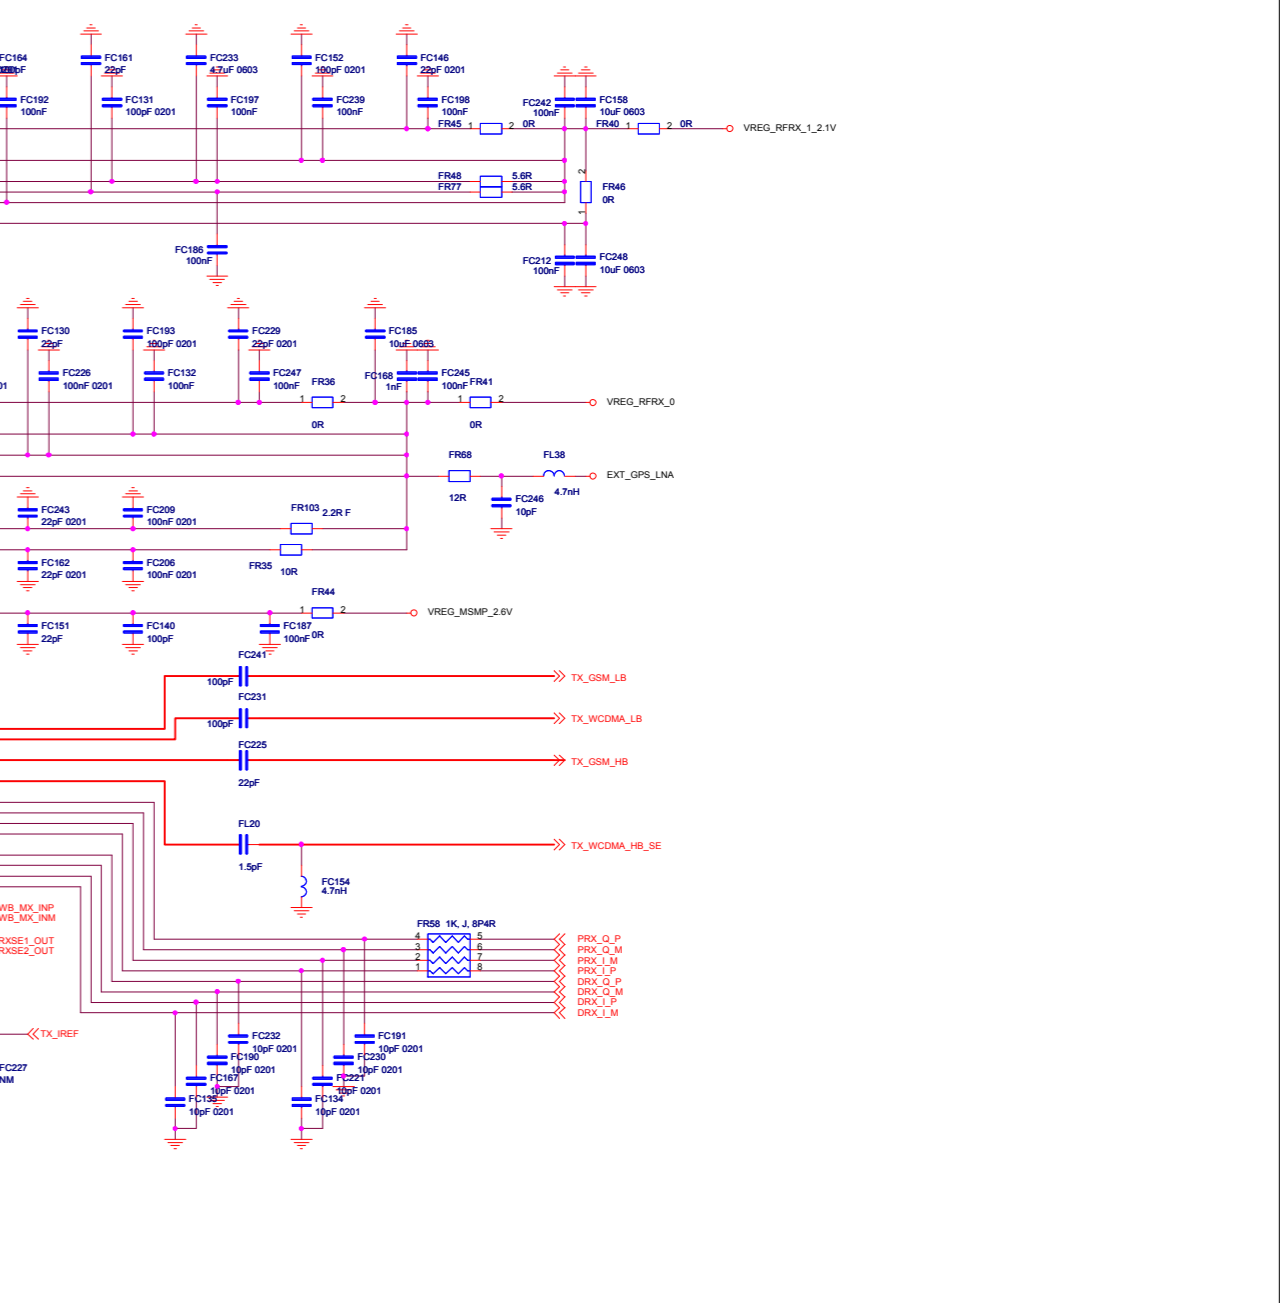

MODE1[1:0]	MSM7201 OPERATING MODE
0000	Normal
0001	Normal
0010	Normal
0011	Normal
0100	Normal
0101	Normal
0110	Normal
0111	Normal

A3100

Repair Optimization Service Training Level 3 Authorized

Repair Optimization Service Training	2009.01.16
Level 3 Schematics	Rev. 1.0
A3100	
	Page 1 of 6

PA STATE	PA_ON_2
OFF	L
ON	H

POWER MODE	PA_R0	PA_R1
LOW POWER	H	H
MEDIUM POWER	L	H
HIGH POWER	L	L

PRIMARY ANTENNA & SWITCHPLEXER

MODE	ANT_SEL0	ANT_SEL1	ANT_SEL2	ANT_SEL3
GSM850/EGSM TX	H	H	L	L
DCS/PCS TX	H	L	L	L
GSM850 RX	L	L	H	L
EGSM900 RX	L	H	H	L
DCS1800 RX	L	L	H	L
PCS1900 RX	L	L	L	L
WCDMA_1700 (S)	H	H	H	H
WCDMA_800 (D)	H	L	H	L
WCDMA_2100 (S)	H	H	H	L
WCDMA_1900 (D)	H	L	H	H

A3100

Repair Optimization Service Training
Level 3 Authorized

Repair Optimization Service Training	2009.01.16
Level 3 Schematics	Rev. 1.0
A3100	
	Page 4 of 6

A3100

Repair Optimization Service Training
Level 3 Authorized

Repair Optimization Service Training	2009.01.16
Level 3 Schematics	Rev. 1.0
A3100	Page 5 of 6

RED Green Blue

Touch panel

left led = white
right led = white

- JB1_10 JOG_2.85V
- JB1_2 JOG_RIGHT 6
- JB1_6 JOG_DOWN 6
- JB1_11 JOG_LEFT 6
- JB1_13 JOG_UP 6
- JB1_5 JOG_PUSH 6
- JB1_12 JB1_1
- JB1_17 JB1_4
- JB1_18 JB1_7
- JB1_19 JB1_8
- JB1_20 JB1_9
- JB1_3 VREG_5V
- JB1_3 VREG_MSMP_2.6V