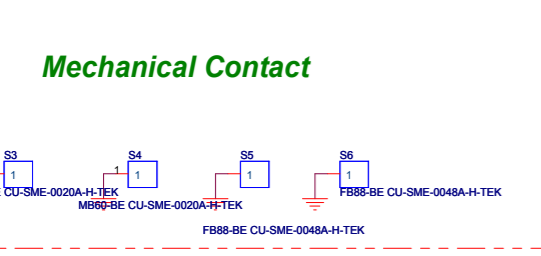

PA STATE	PA_ON_2
OFF	L
ON	H

POWER MODE	PA_R0	PA_R1
LOW POWER	H	H
MEDIUM POWER	L	H
HIGH POWER	L	L

PRIMARY ANTENNA & SWITCHPLEXER

MODE	ANT_SEL0	ANT_SEL1	ANT_SEL2	ANT_SEL3
GSM850/EGSM TX	H	H	L	L
DCS/PCS TX	H	L	L	L
GSM850 RX	L	L	H	L
EGSM900 RX	L	H	H	L
DCS1800 RX	L	L	H	L
PCS1900 RX	L	L	L	L
WCDMA_1700 (S)	H	H	H	H
WCDMA_800 (D)	H	L	H	L
WCDMA_2100 (S)	H	H	H	L
WCDMA_1900 (D)	H	L	H	H

Repair Optimization Service Training	2009.01.16
Level 3 Schematics	Rev. 1.0
A3100	Page 5 of 6

RED Green Blue

Touch panel

left led = white
right led = white

- JB1_10 JOG_2.85V
- JB1_2 JOG_RIGHT 6
- JB1_6 JOG_DOWN 6
- JB1_11 JOG_LEFT 6
- JB1_13 JOG_UP 6
- JB1_5 JOG_PUSH 6
- JB1_12 JB1_1
- JB1_17 JB1_4
- JB1_18 JB1_7
- JB1_19 JB1_8
- JB1_20 JB1_9
- JB1_3 VREG_5V
- JB1_3 VREG_MSMP_2.6V