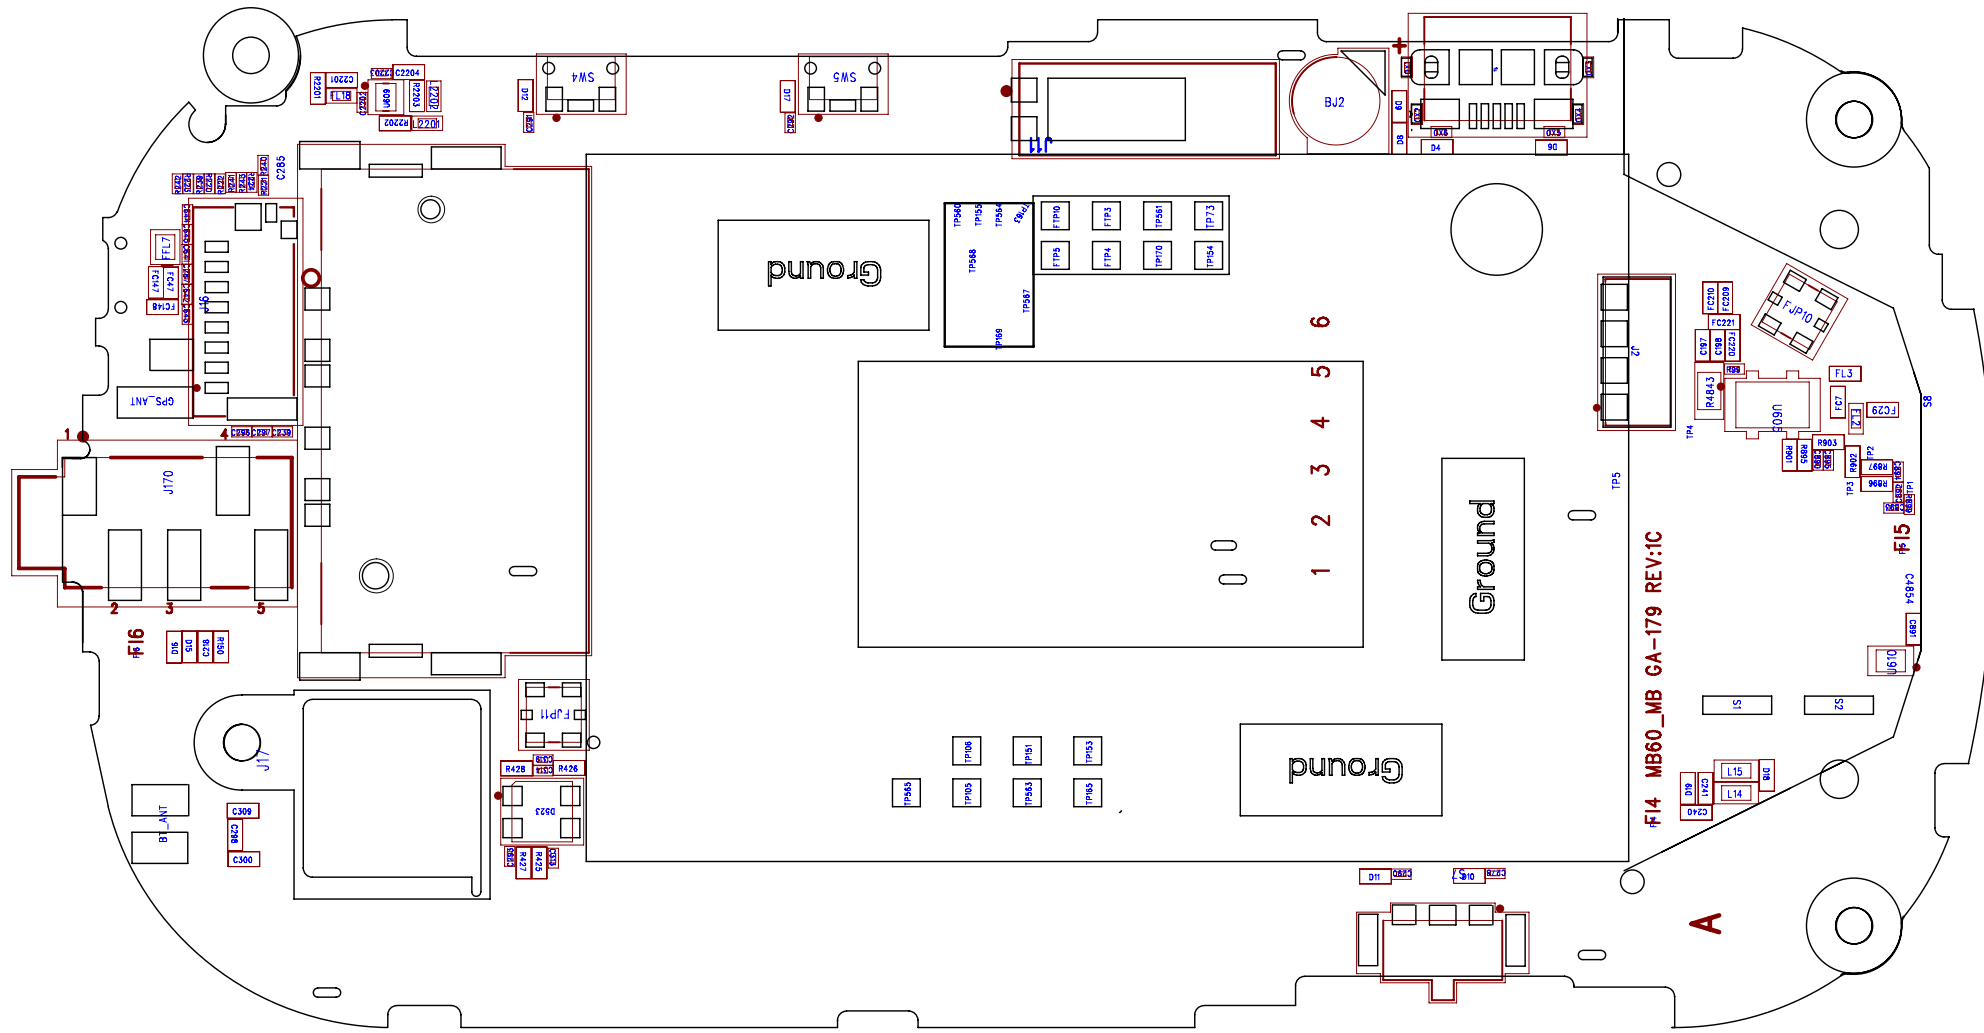

Service Engineering & Optimization	2009.01.16
Level 3 Schematics	Rev 1.0
A3100	
Service Training and Documentation	Page 1 of 4

Service Engineering & Optimization	2009.01.16
Level 3 Schematics	Rev 1.0
A3100	
Service Training and Documentation	Page 2 of 4