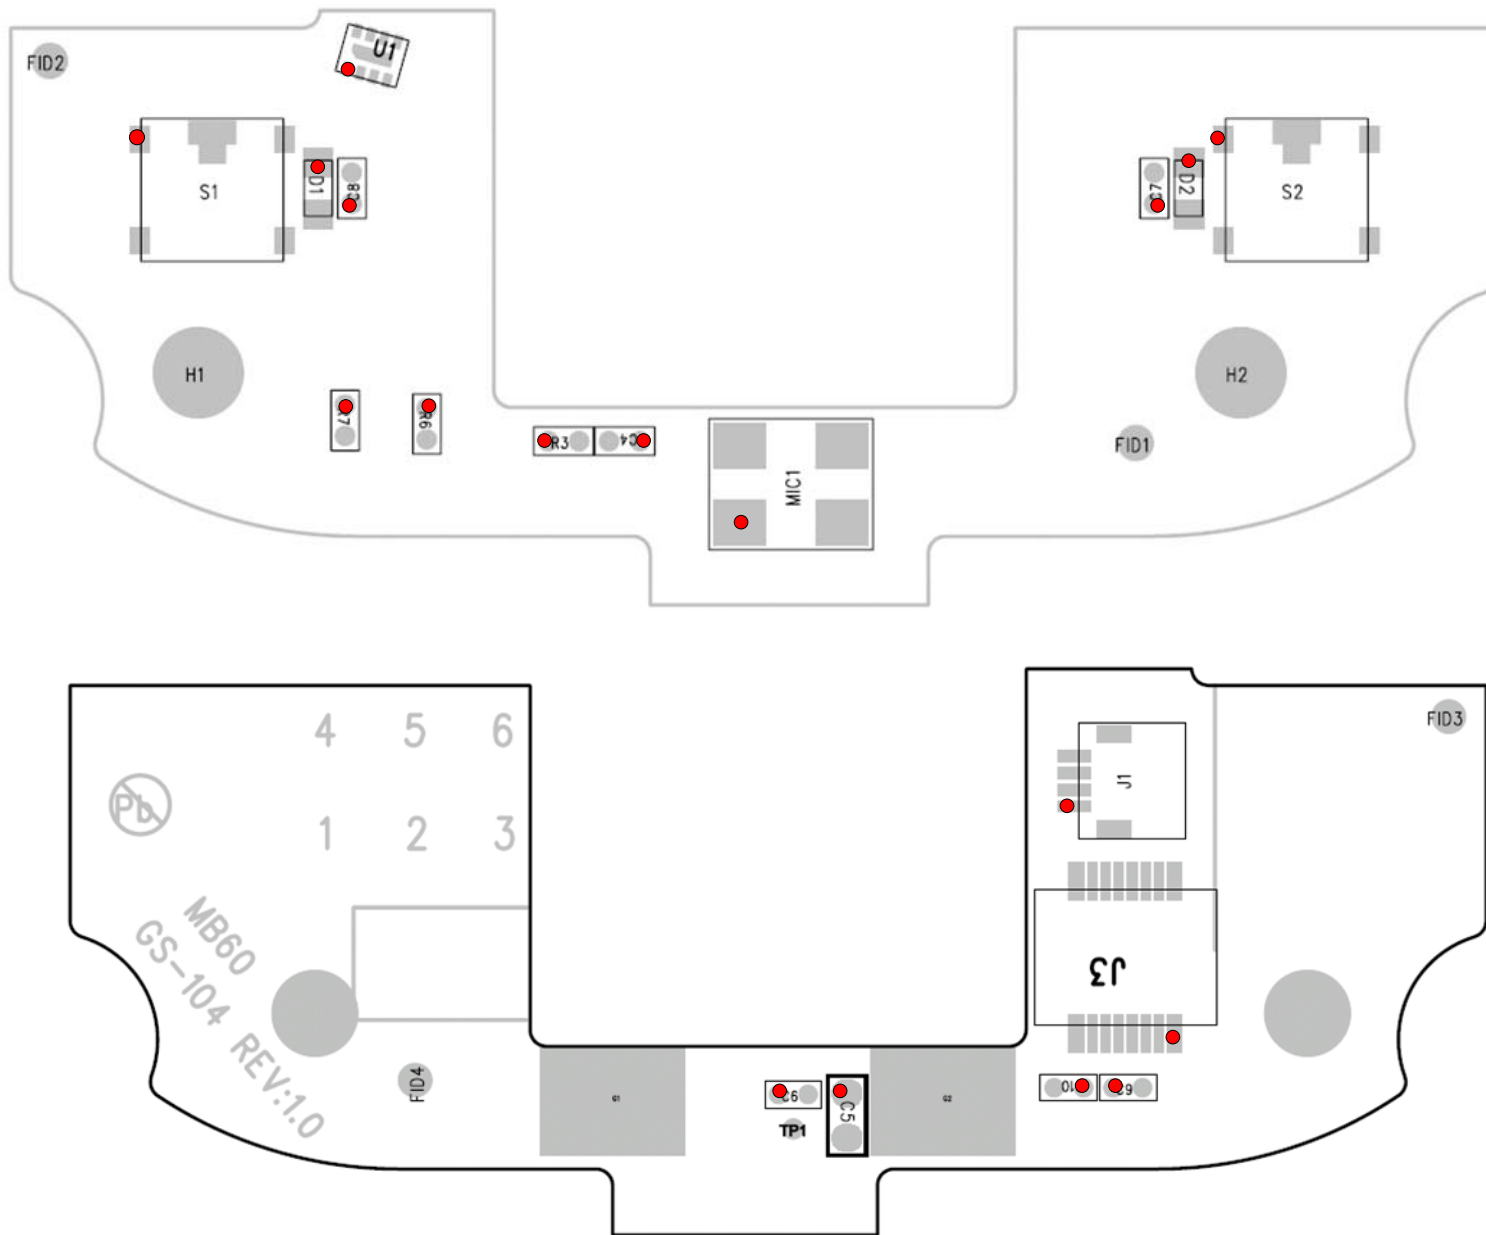

A3100

**Service Engineering
& Optimization**
Level 3 Authorized

Service Engineering & Optimization	2009.01.16
Level 3 Schematics	Rev 1.0
A3100	
Service Training and Documentation	Page 4 of 4