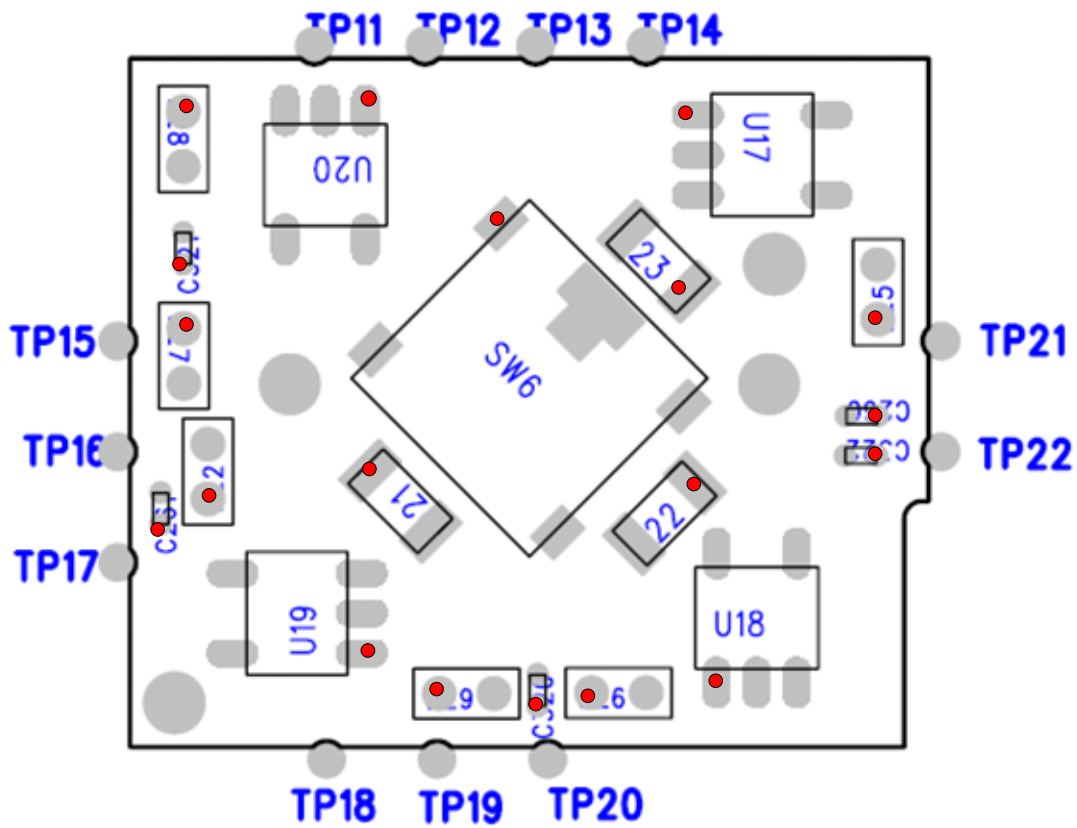

Service Engineering & Optimization	2009.01.16
Level 3 Schematics	Rev 1.0
A3100	
Service Training and Documentation	Page 1 of 4

Service Engineering & Optimization	2009.01.16
Level 3 Schematics	Rev 1.0
A3100	
Service Training and Documentation	Page 2 of 4