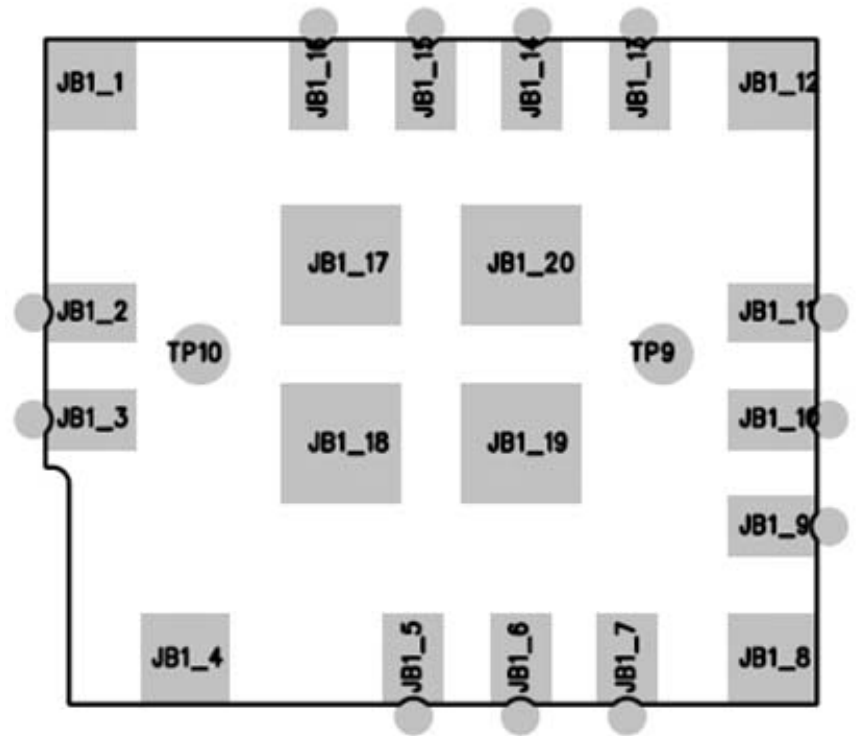

Service Engineering & Optimization	2009.01.16
Level 3 Schematics	Rev 1.0
A3100	
Service Training and Documentation	Page 1 of 4

Service Engineering & Optimization	2009.01.16
Level 3 Schematics	Rev 1.0
A3100	
Service Training and Documentation	Page 2 of 4