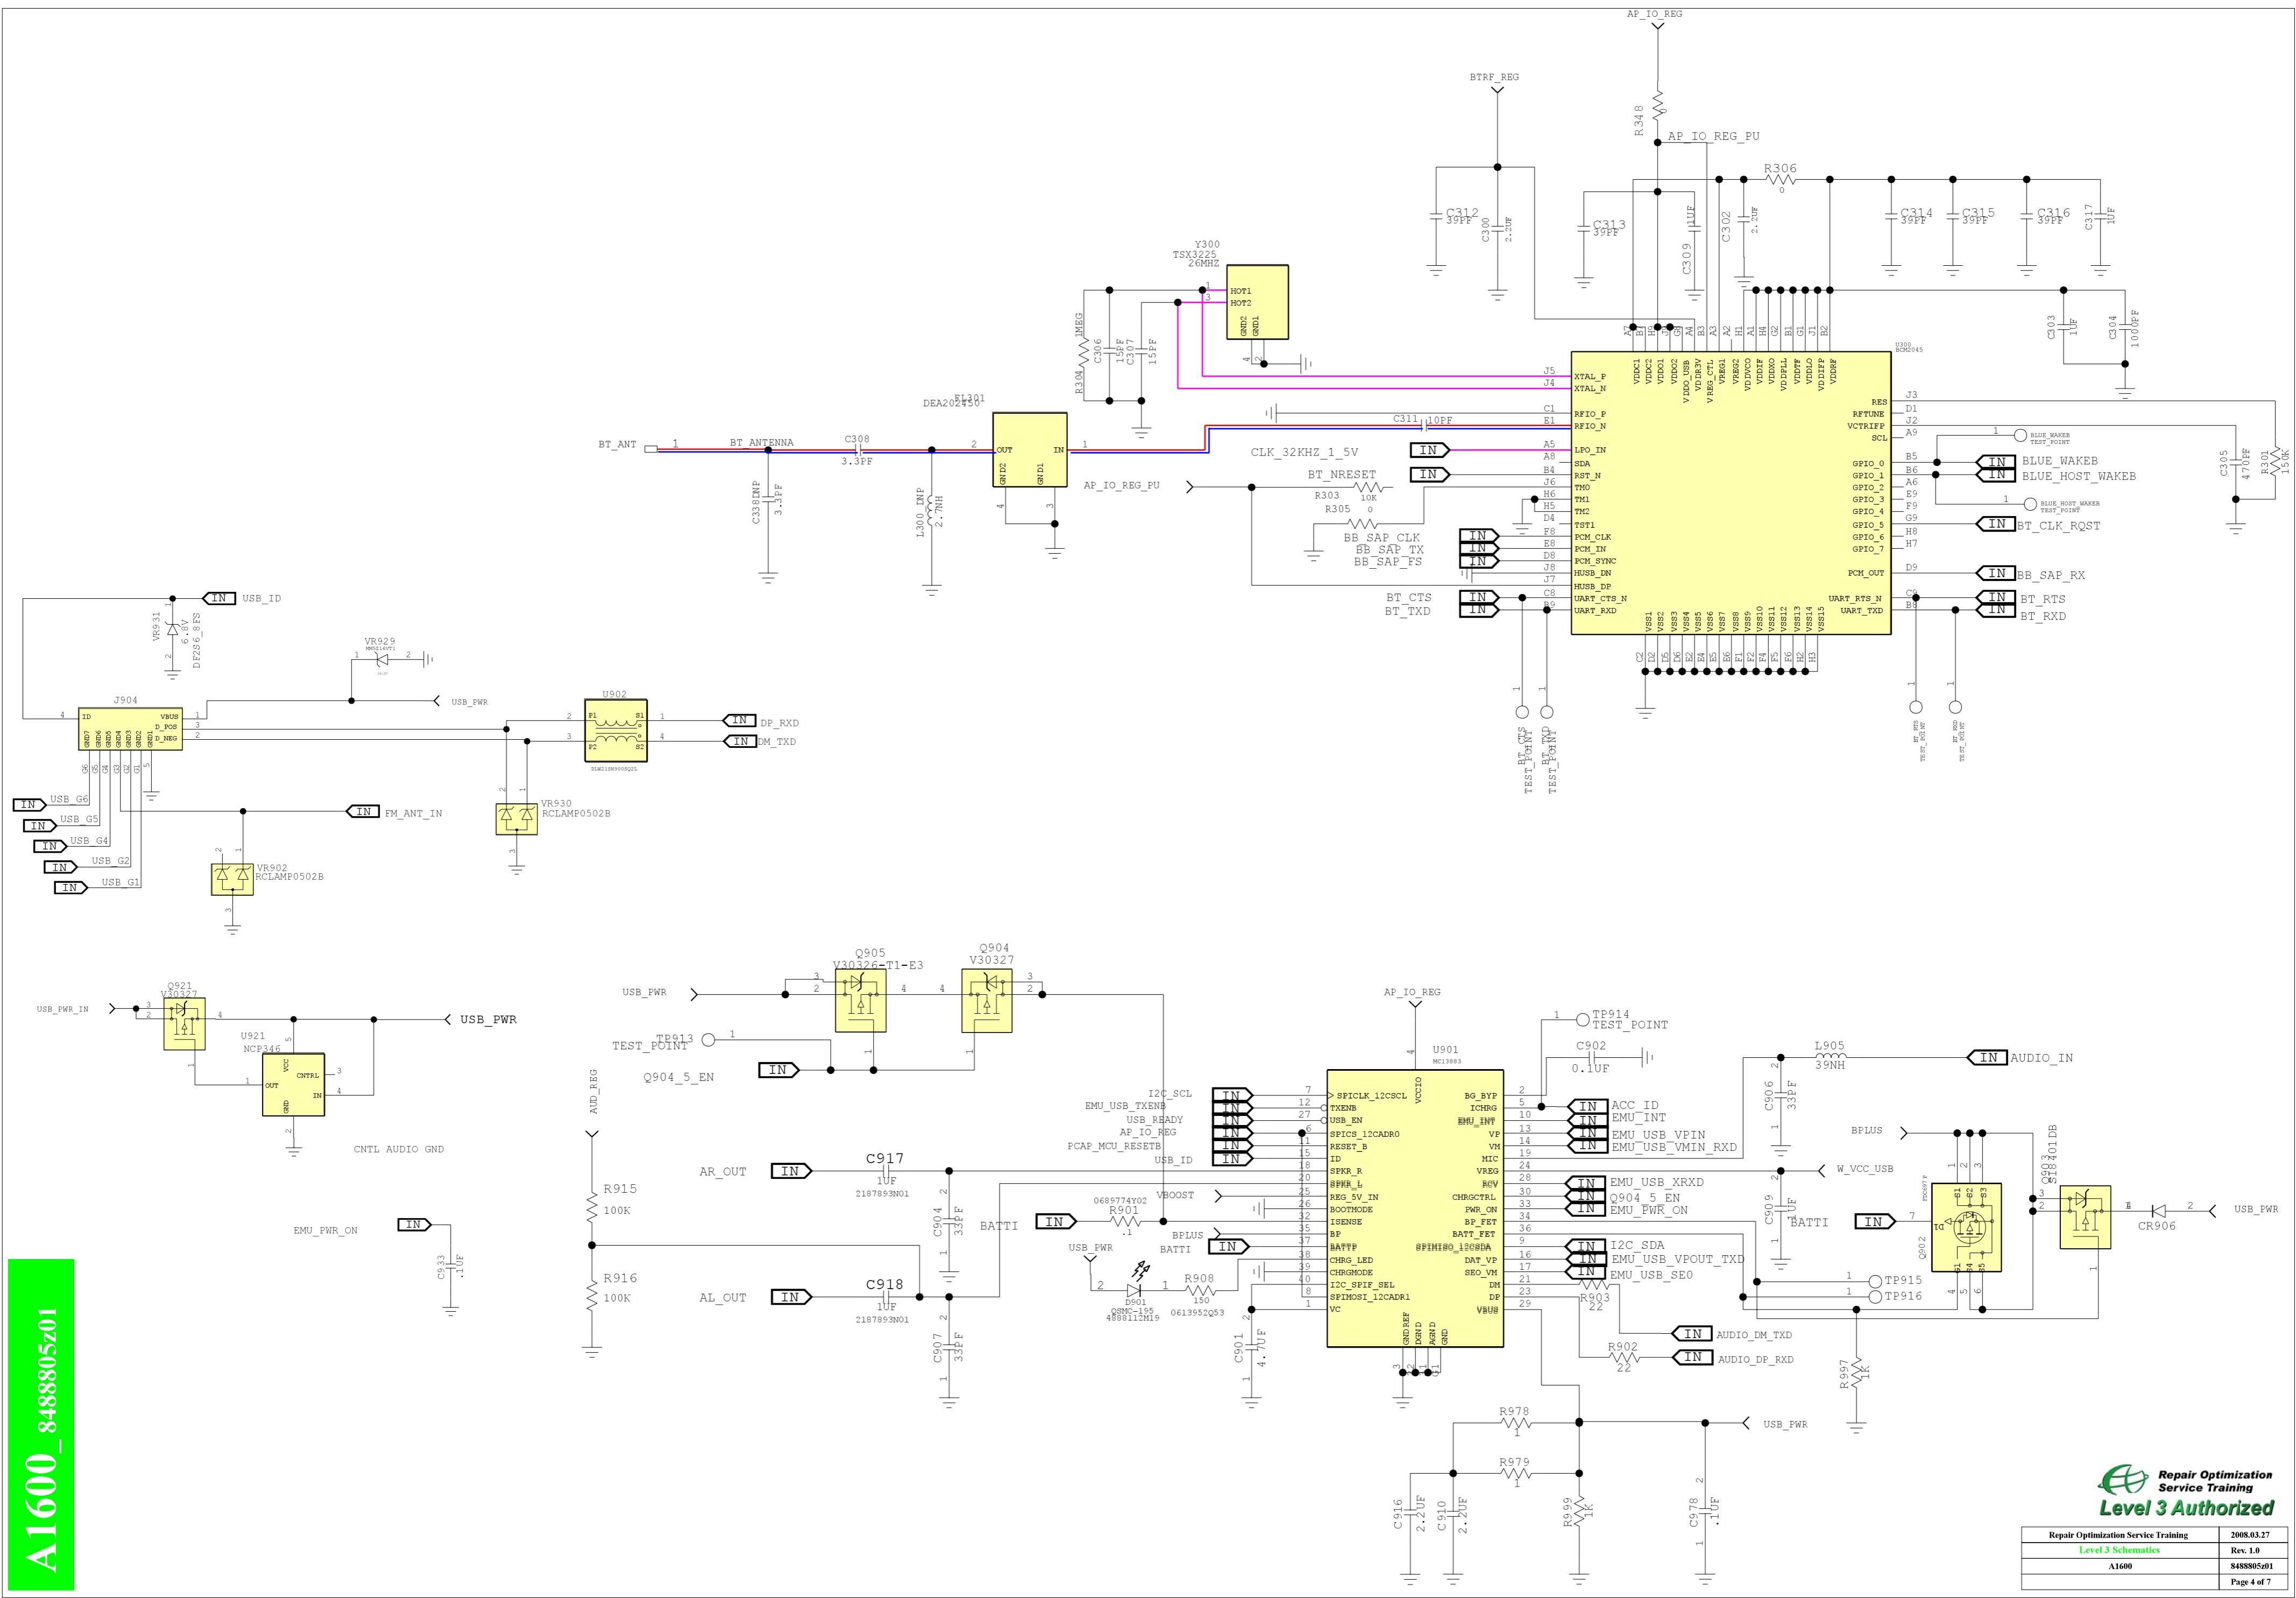

Repair Optimization Service Training	2008.03.27
Level 3 Schematics	Rev. 1.0
A1600	8488805z01
	Page 3 of 7

A1600\_8488805z01

Repair Optimization Service Training	2008.03.27
Level 3 Schematics	Rev. 1.0
A1600	848880501
	Page 4 of 7

A1600\_8488805z01

Repair Optimization Service Training  
Level 3 Authorized

Repair Optimization Service Training	2008.03.27
Level 3 Schematics	Rev. 1.0
A1600	8488805z01
	Page 5 of 7

**A1600\_8488805z01**

AGPS

CAMERA

A1600\_8488805z01

Repair Optimization Service Training	2008.03.27
Level 3 Schematics	Rev. 1.0
A1600	8488805z01
	Page 7 of 7