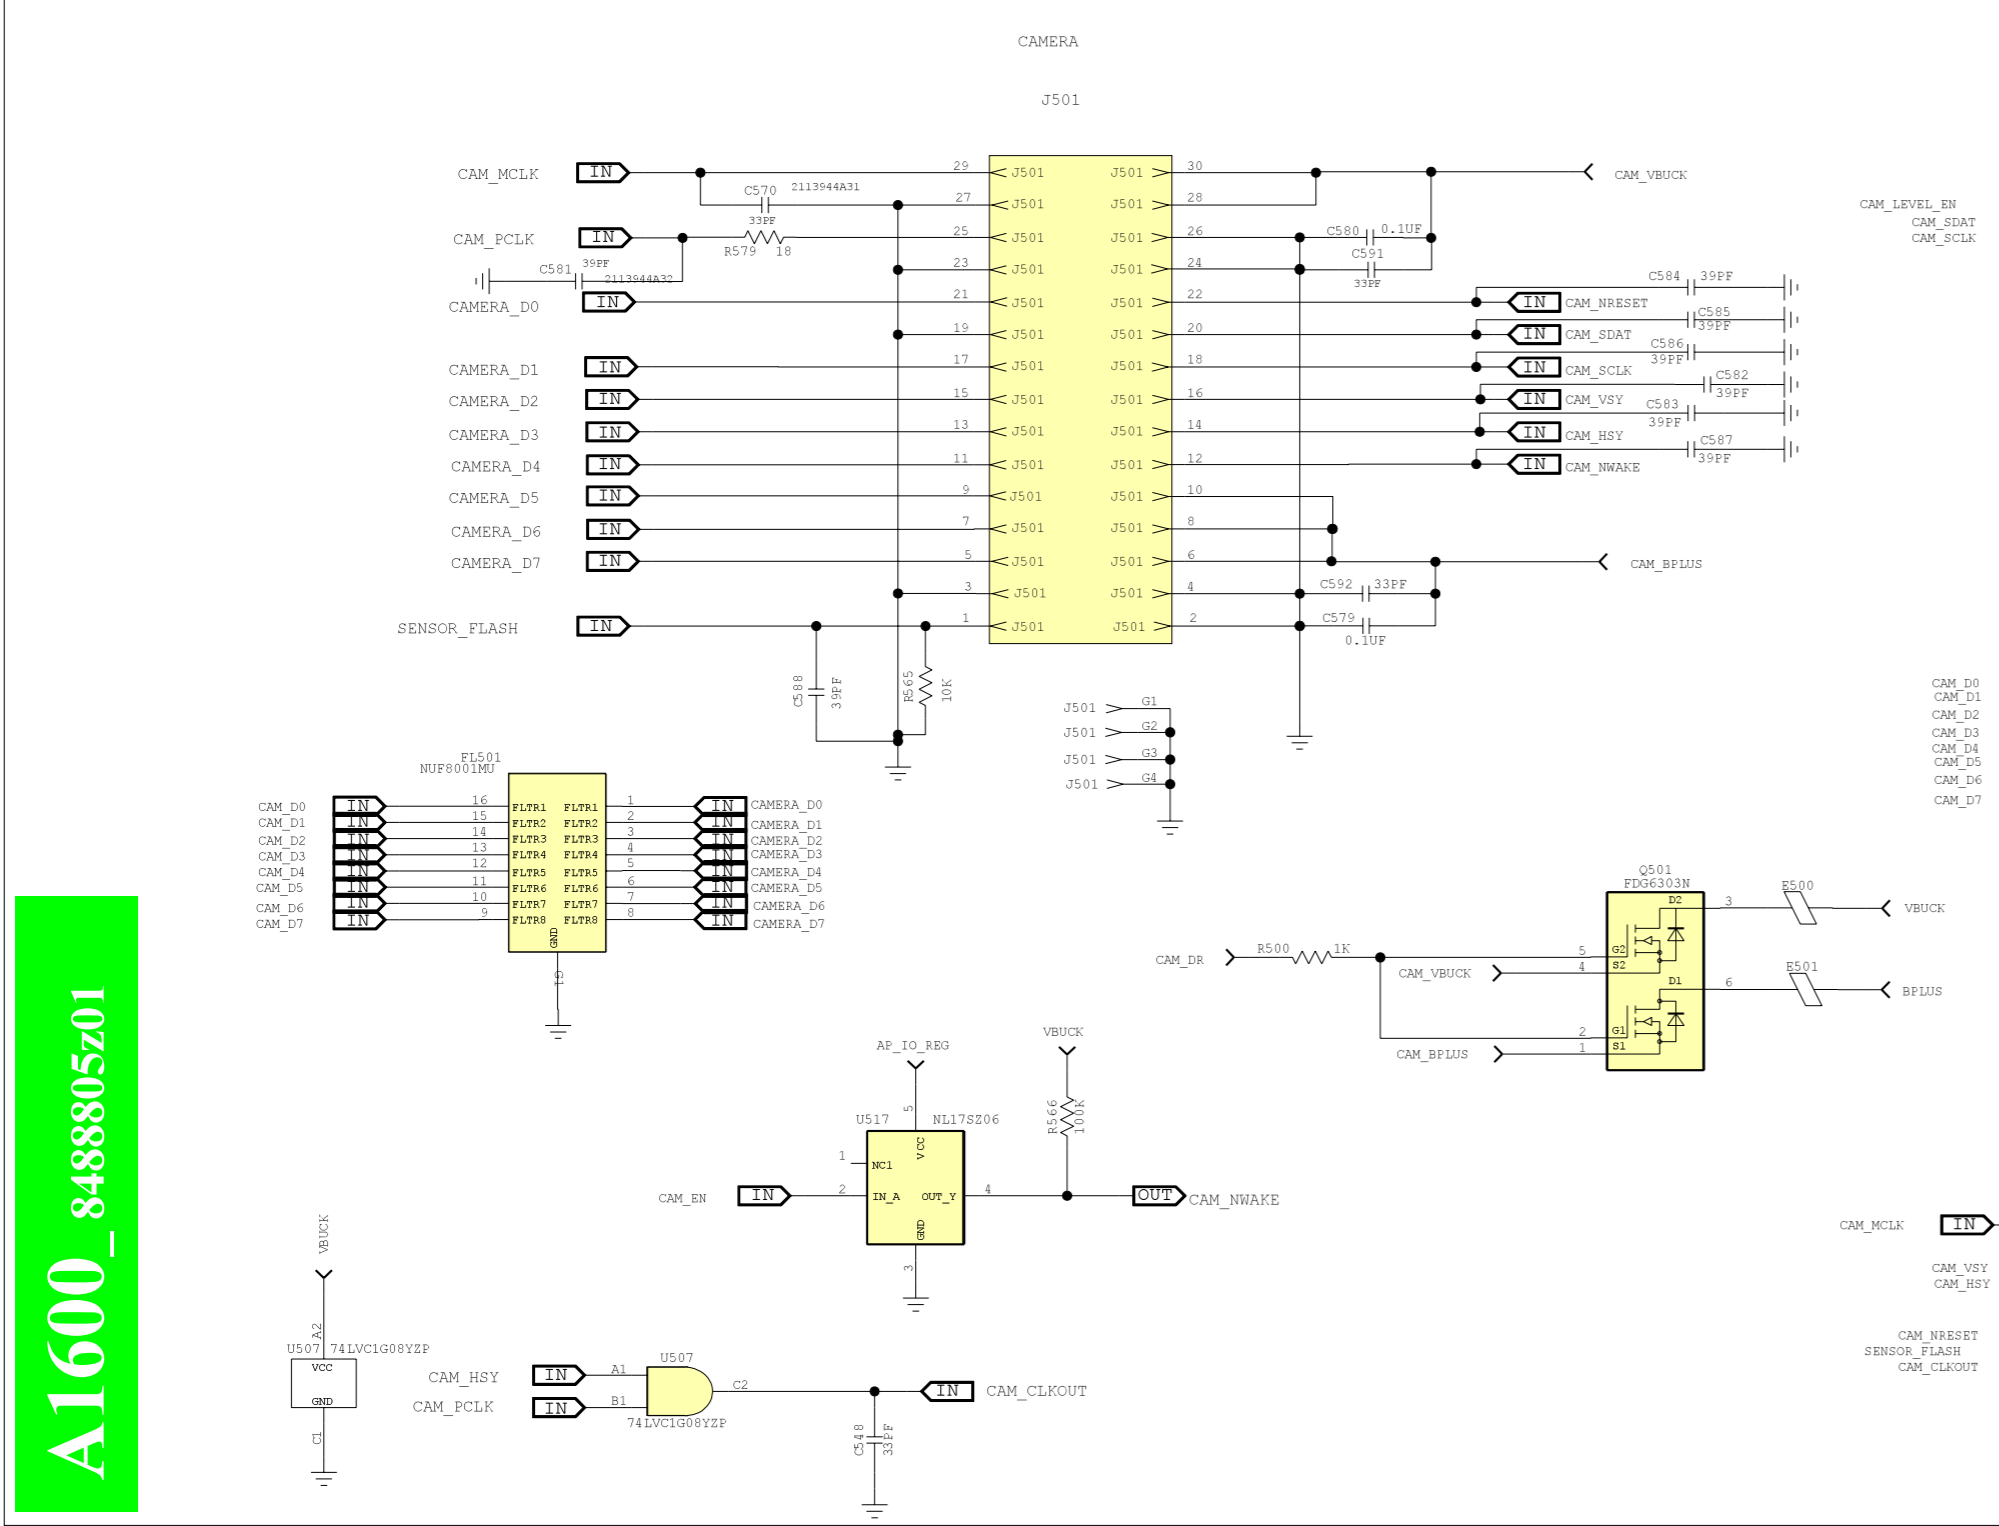

A1600\_8488805z01

Repair Optimization Service Training  
Level 3 Authorized

Repair Optimization Service Training	2008.03.27
Level 3 Schematics	Rev. 1.0
A1600	8488805z01
	Page 5 of 7

**A1600\_8488805z01**

AGPS

CAMERA

A1600\_8488805z01

Repair Optimization Service Training	2008.03.27
Level 3 Schematics	Rev. 1.0
A1600	8488805z01
	Page 7 of 7