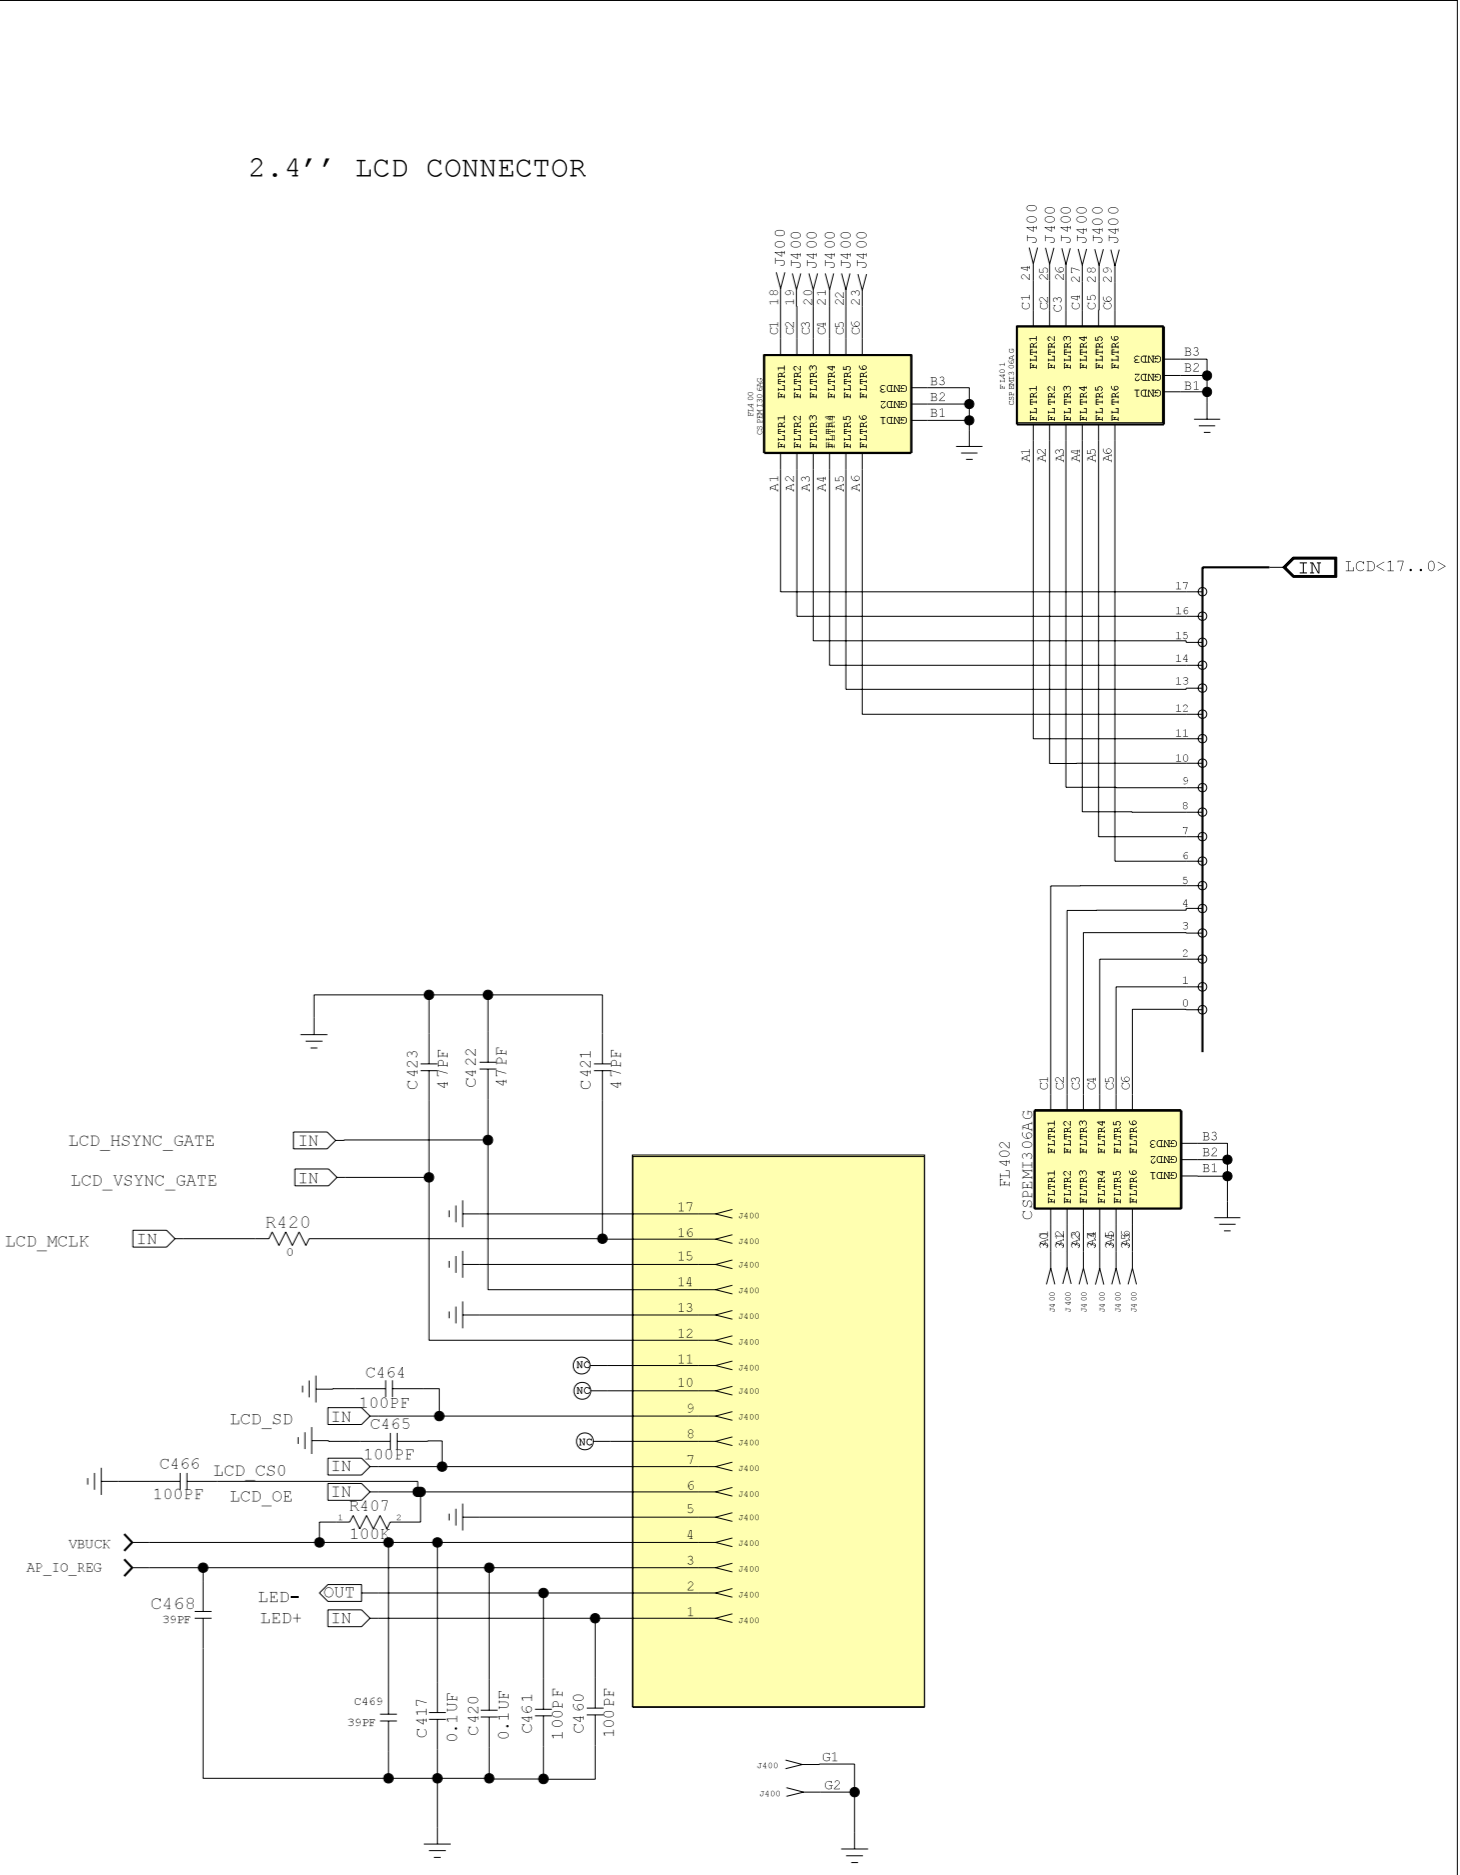

Repair Optimization Service Training	2008.03.27
Level 3 Schematics	Rev. 1.0
A1600	8488805z01
	Page 3 of 7

A1600\_8488805z01

Repair Optimization Service Training	2008.03.27
Level 3 Schematics	Rev. 1.0
A1600	848880501
	Page 4 of 7

A1600\_8488805z01

Repair Optimization Service Training  
Level 3 Authorized

Repair Optimization Service Training	2008.03.27
Level 3 Schematics	Rev. 1.0
A1600	8488805z01
	Page 5 of 7

**A1600\_8488805z01**

AGPS

CAMERA

A1600\_8488805z01

Repair Optimization Service Training	2008.03.27
Level 3 Schematics	Rev. 1.0
A1600	8488805z01
	Page 7 of 7