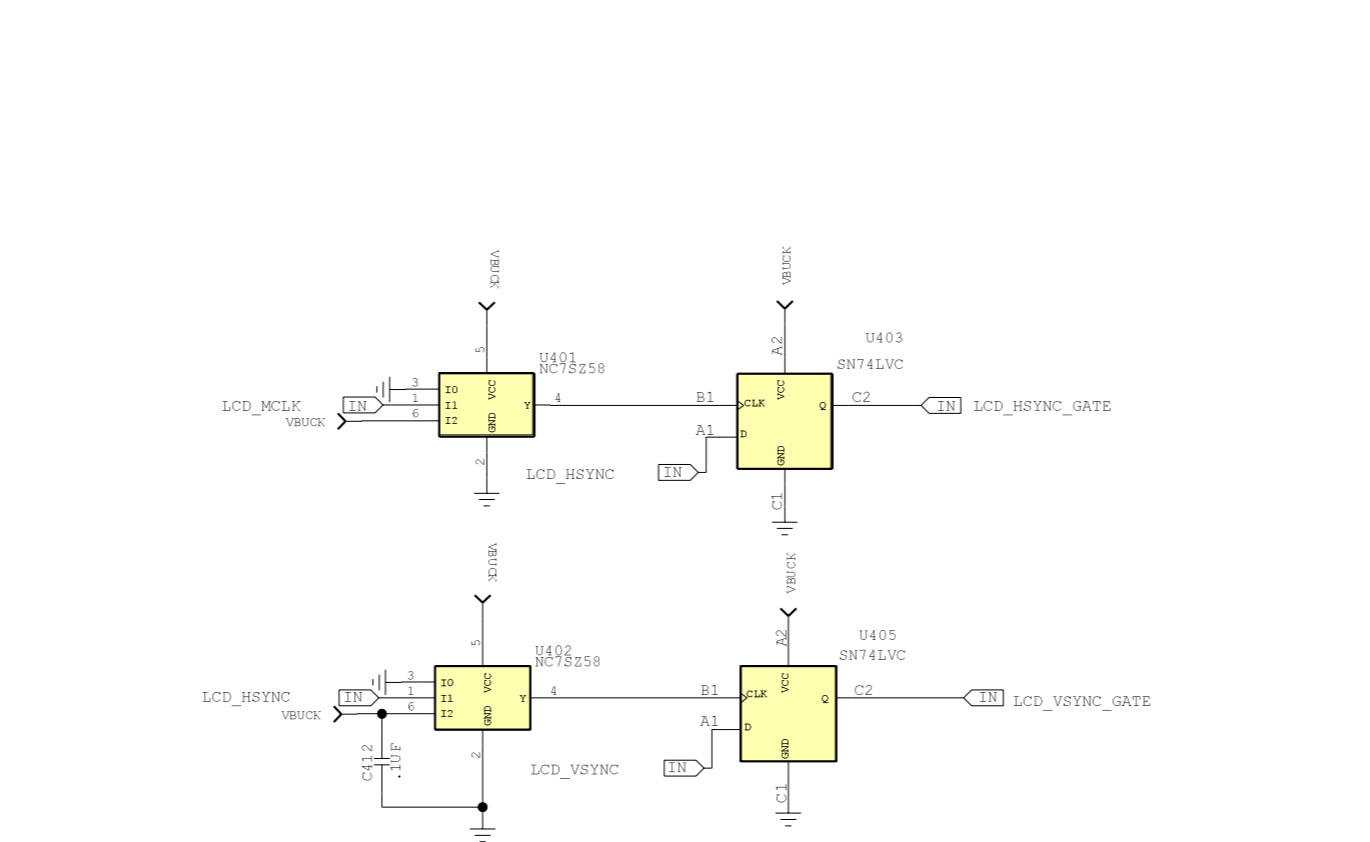

Repair Optimization Service Training	2008.03.27
Level 3 Schematics	Rev. 1.0
A1600	8488805z01
	Page 3 of 7

A1600\_8488805z01

Repair Optimization Service Training	2008.03.27
Level 3 Schematics	Rev. 1.0
A1600	848880501
	Page 4 of 7

A1600\_8488805z01

Repair Optimization Service Training  
Level 3 Authorized

Repair Optimization Service Training	2008.03.27
Level 3 Schematics	Rev. 1.0
A1600	8488805z01
	Page 5 of 7

**A1600\_8488805z01**

AGPS

CAMERA

A1600\_8488805z01

Repair Optimization Service Training	2008.03.27
Level 3 Schematics	Rev. 1.0
A1600	8488805z01
	Page 7 of 7