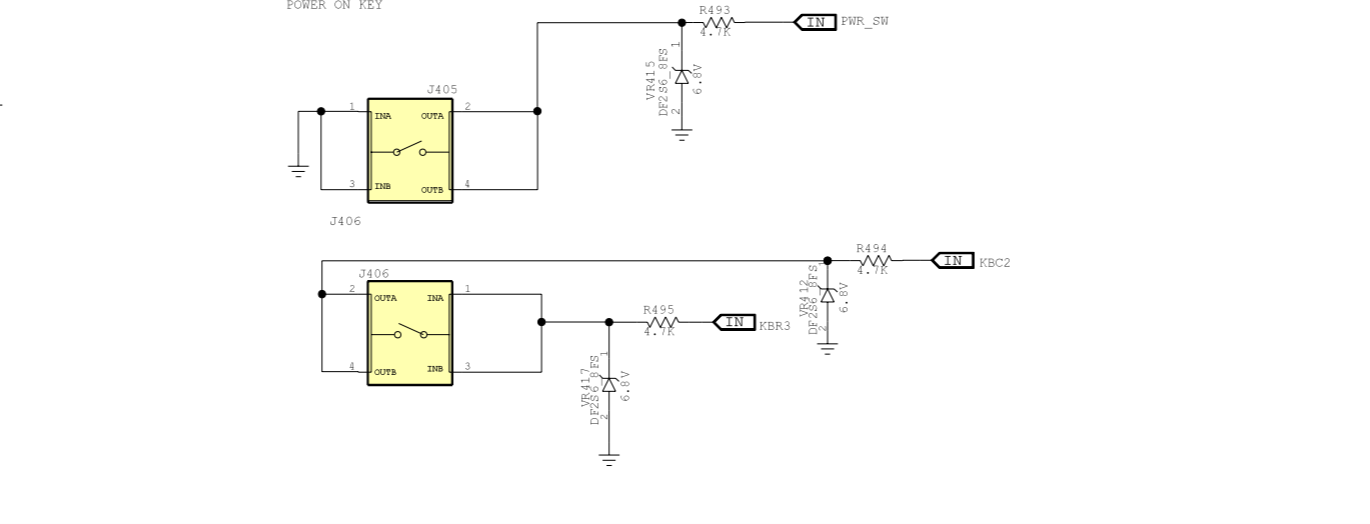

A1600_8488805z01