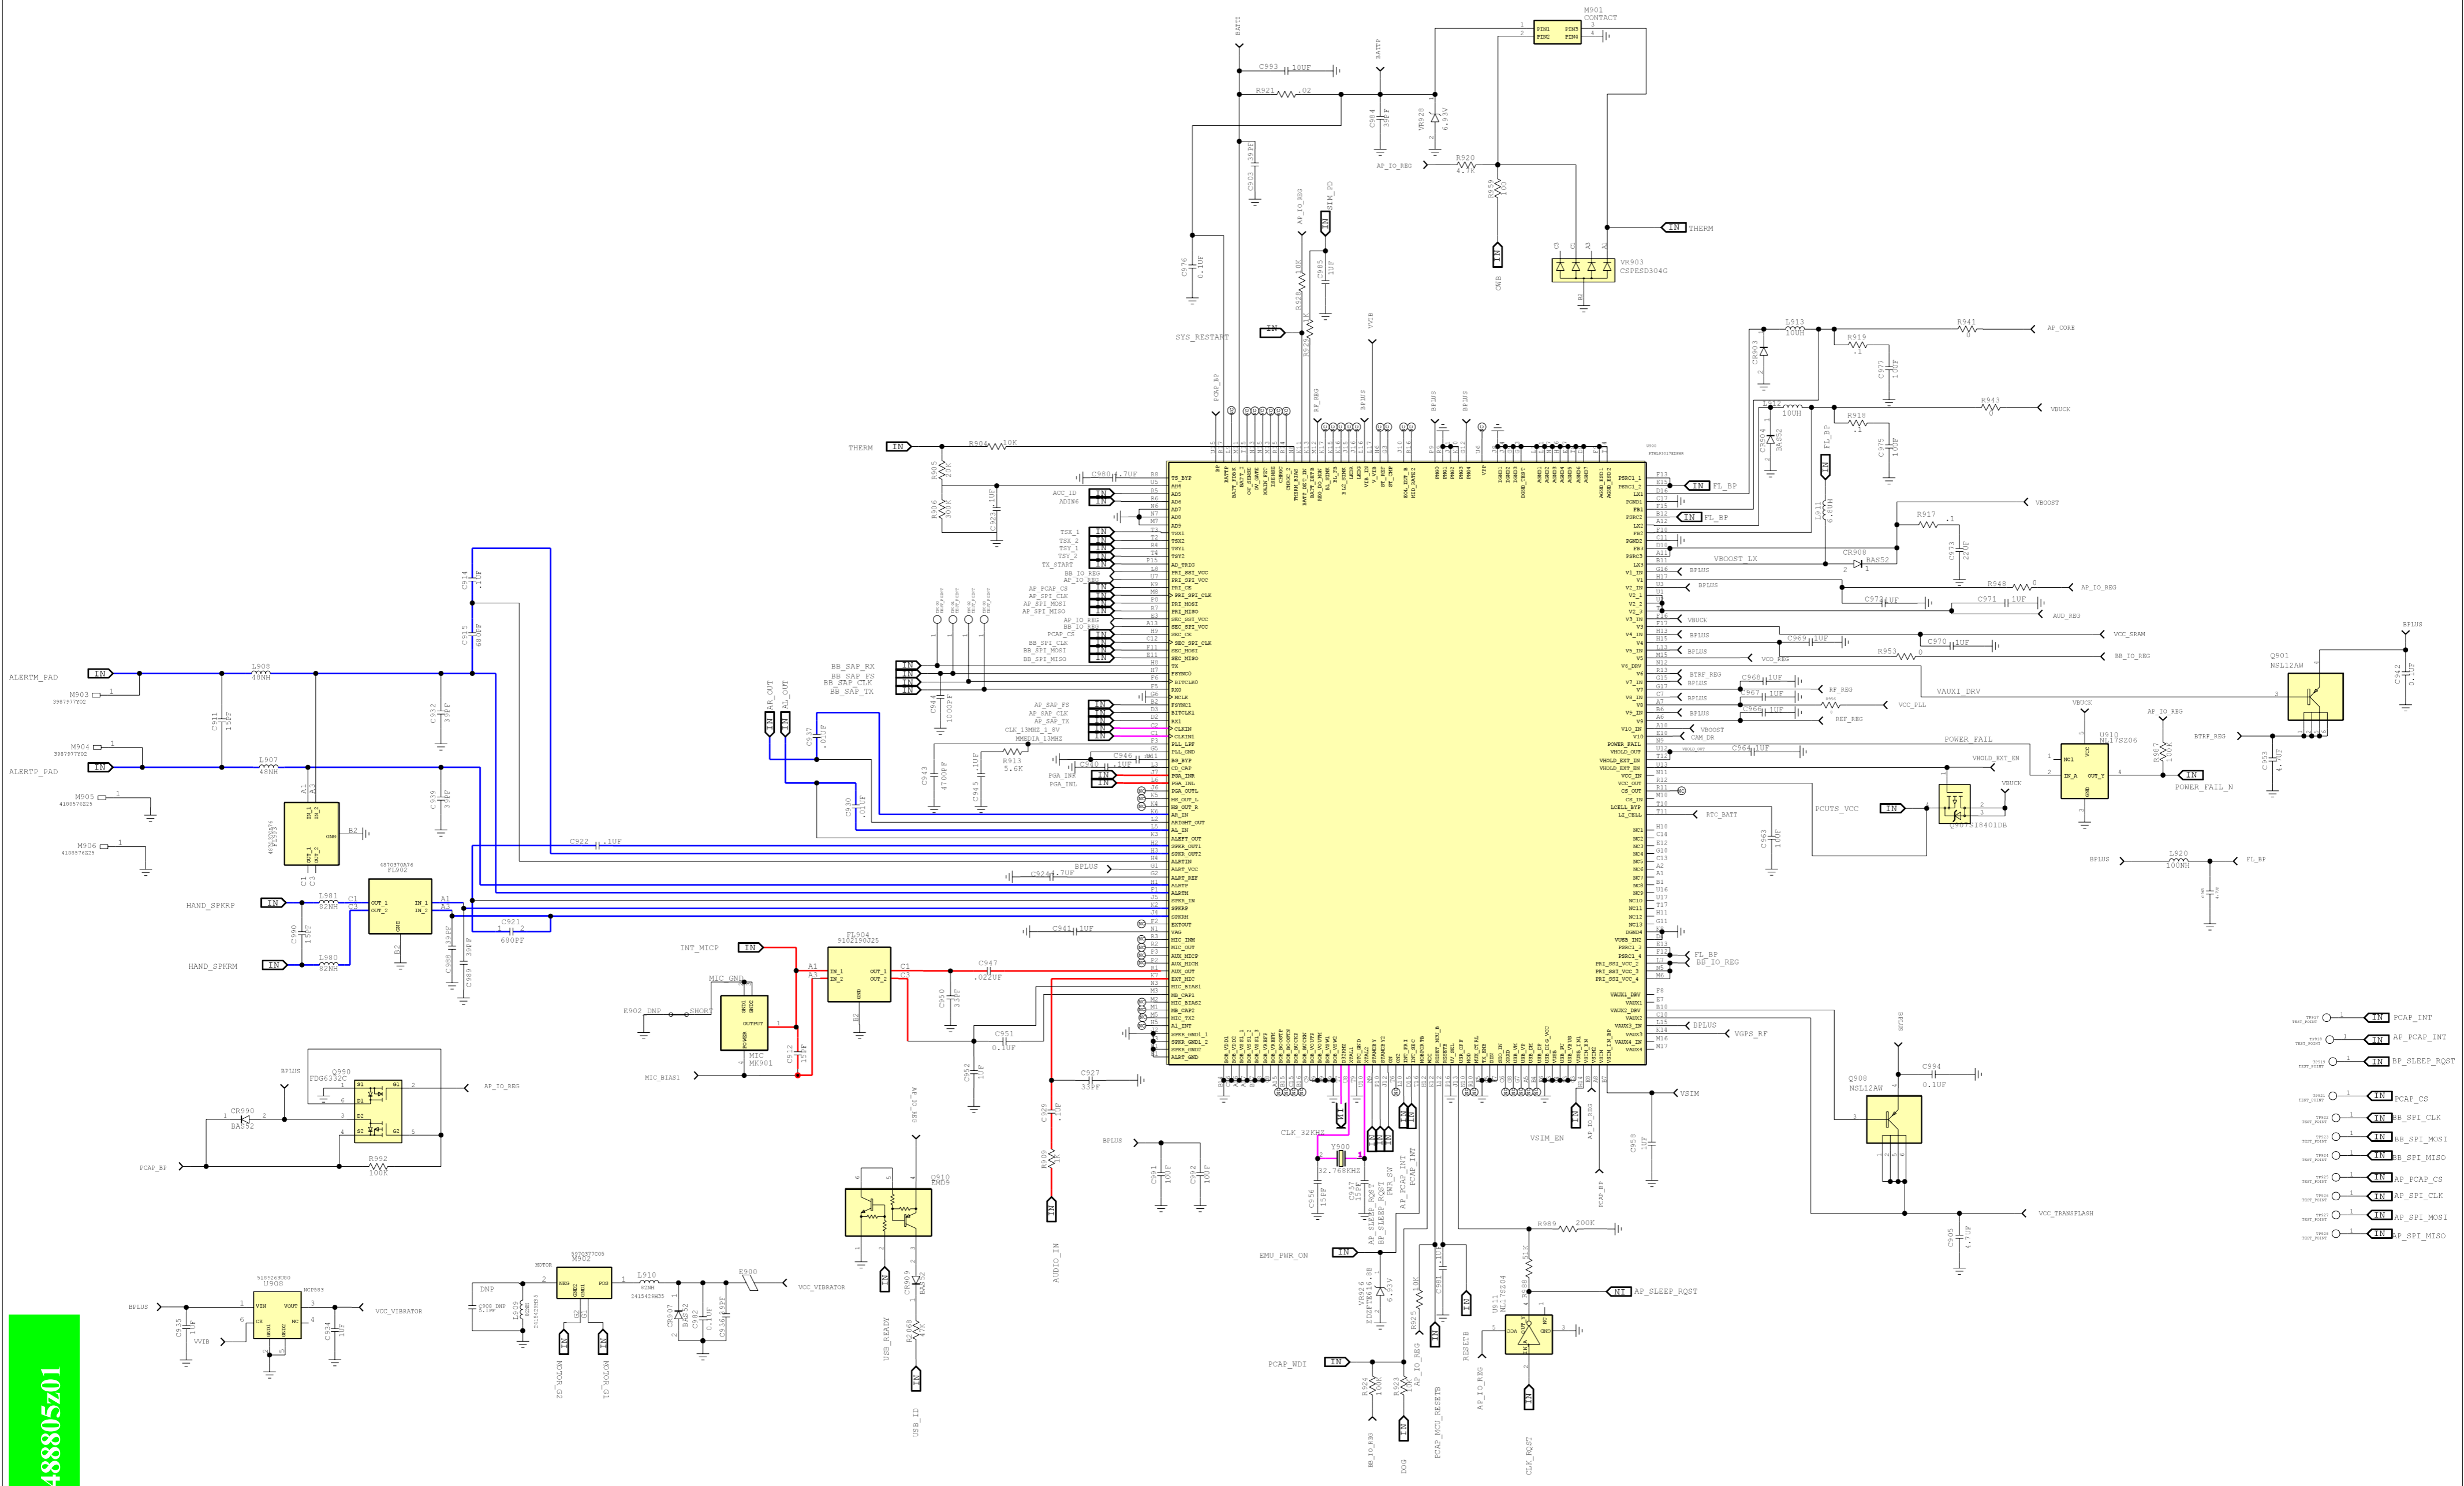

Repair Optimization Service Training	2008.03.27
Level 3 Schematics	Rev. 1.0
A1600	8488805z01
	Page 3 of 7

A1600\_8488805z01

Repair Optimization Service Training	2008.03.27
Level 3 Schematics	Rev. 1.0
A1600	848880501
	Page 4 of 7

A1600\_8488805z01

Repair Optimization Service Training  
Level 3 Authorized

Repair Optimization Service Training	2008.03.27
Level 3 Schematics	Rev. 1.0
A1600	8488805z01
	Page 5 of 7

**A1600\_8488805z01**

AGPS

CAMERA

A1600\_8488805z01

Repair Optimization Service Training	2008.03.27
Level 3 Schematics	Rev. 1.0
A1600	8488805z01
	Page 7 of 7