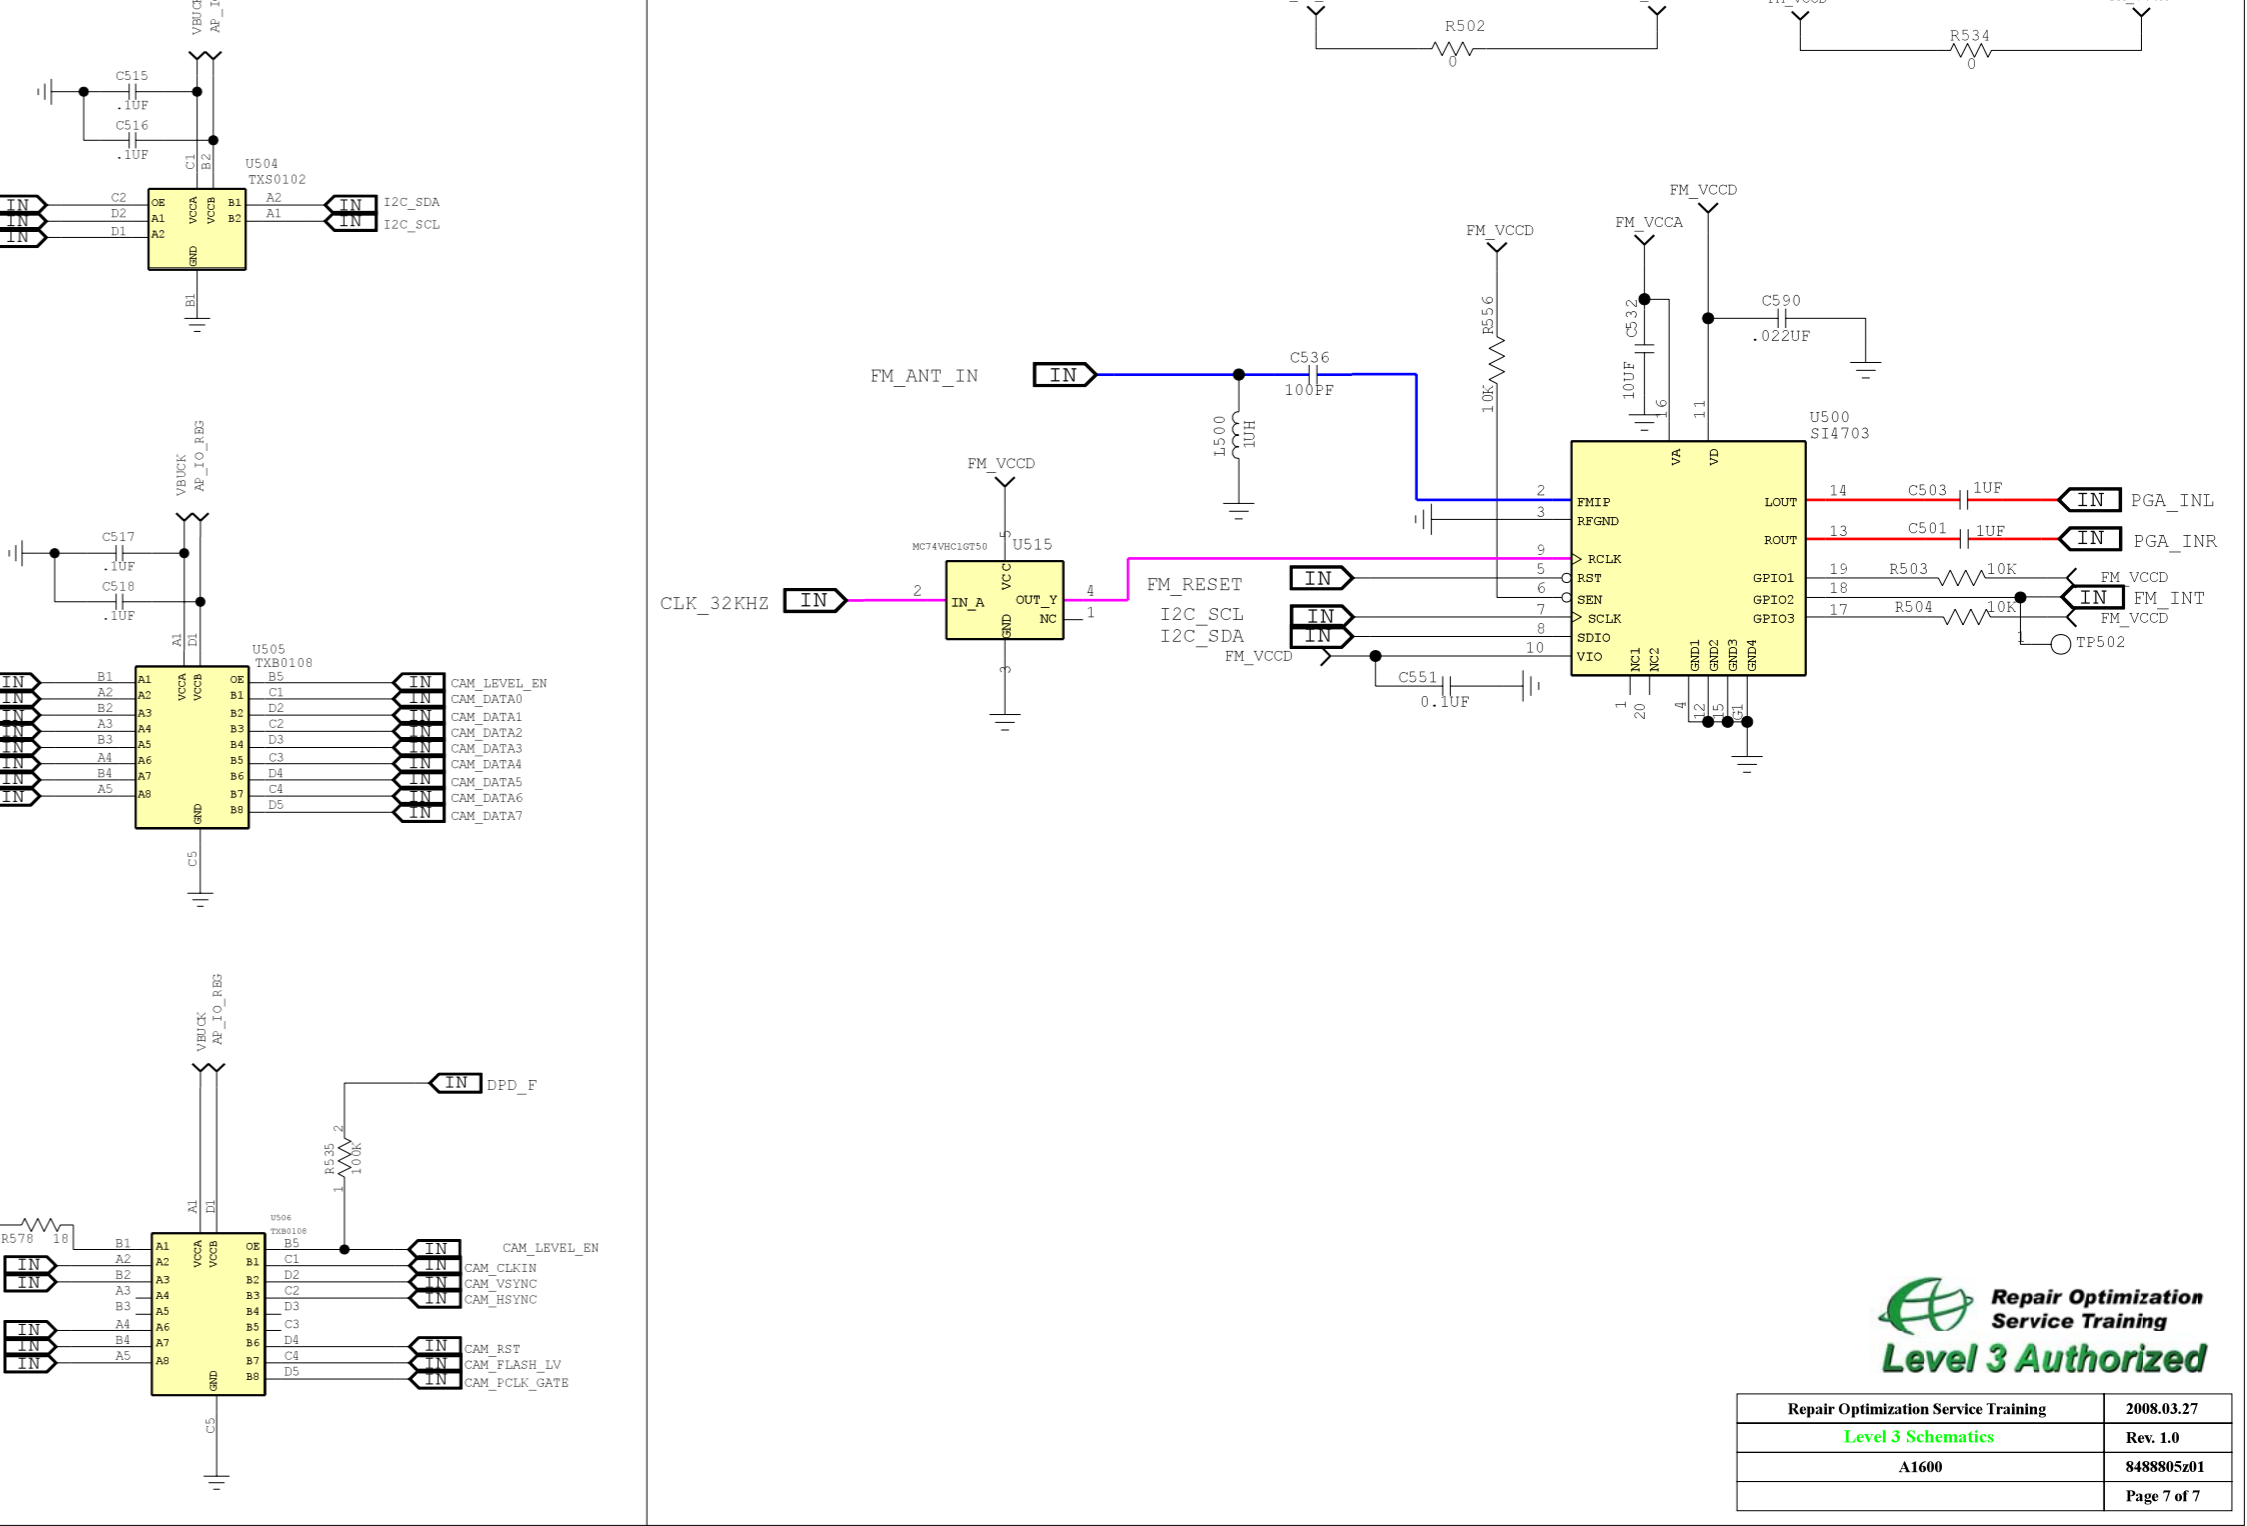

A1600\_8488805z01

Repair Optimization Service Training  
Level 3 Authorized

Repair Optimization Service Training	2008.03.27
Level 3 Schematics	Rev. 1.0
A1600	8488805z01
	Page 5 of 7

**A1600\_8488805z01**

AGPS

CAMERA

A1600\_8488805z01

Repair Optimization Service Training	2008.03.27
Level 3 Schematics	Rev. 1.0
A1600	8488805z01
	Page 7 of 7