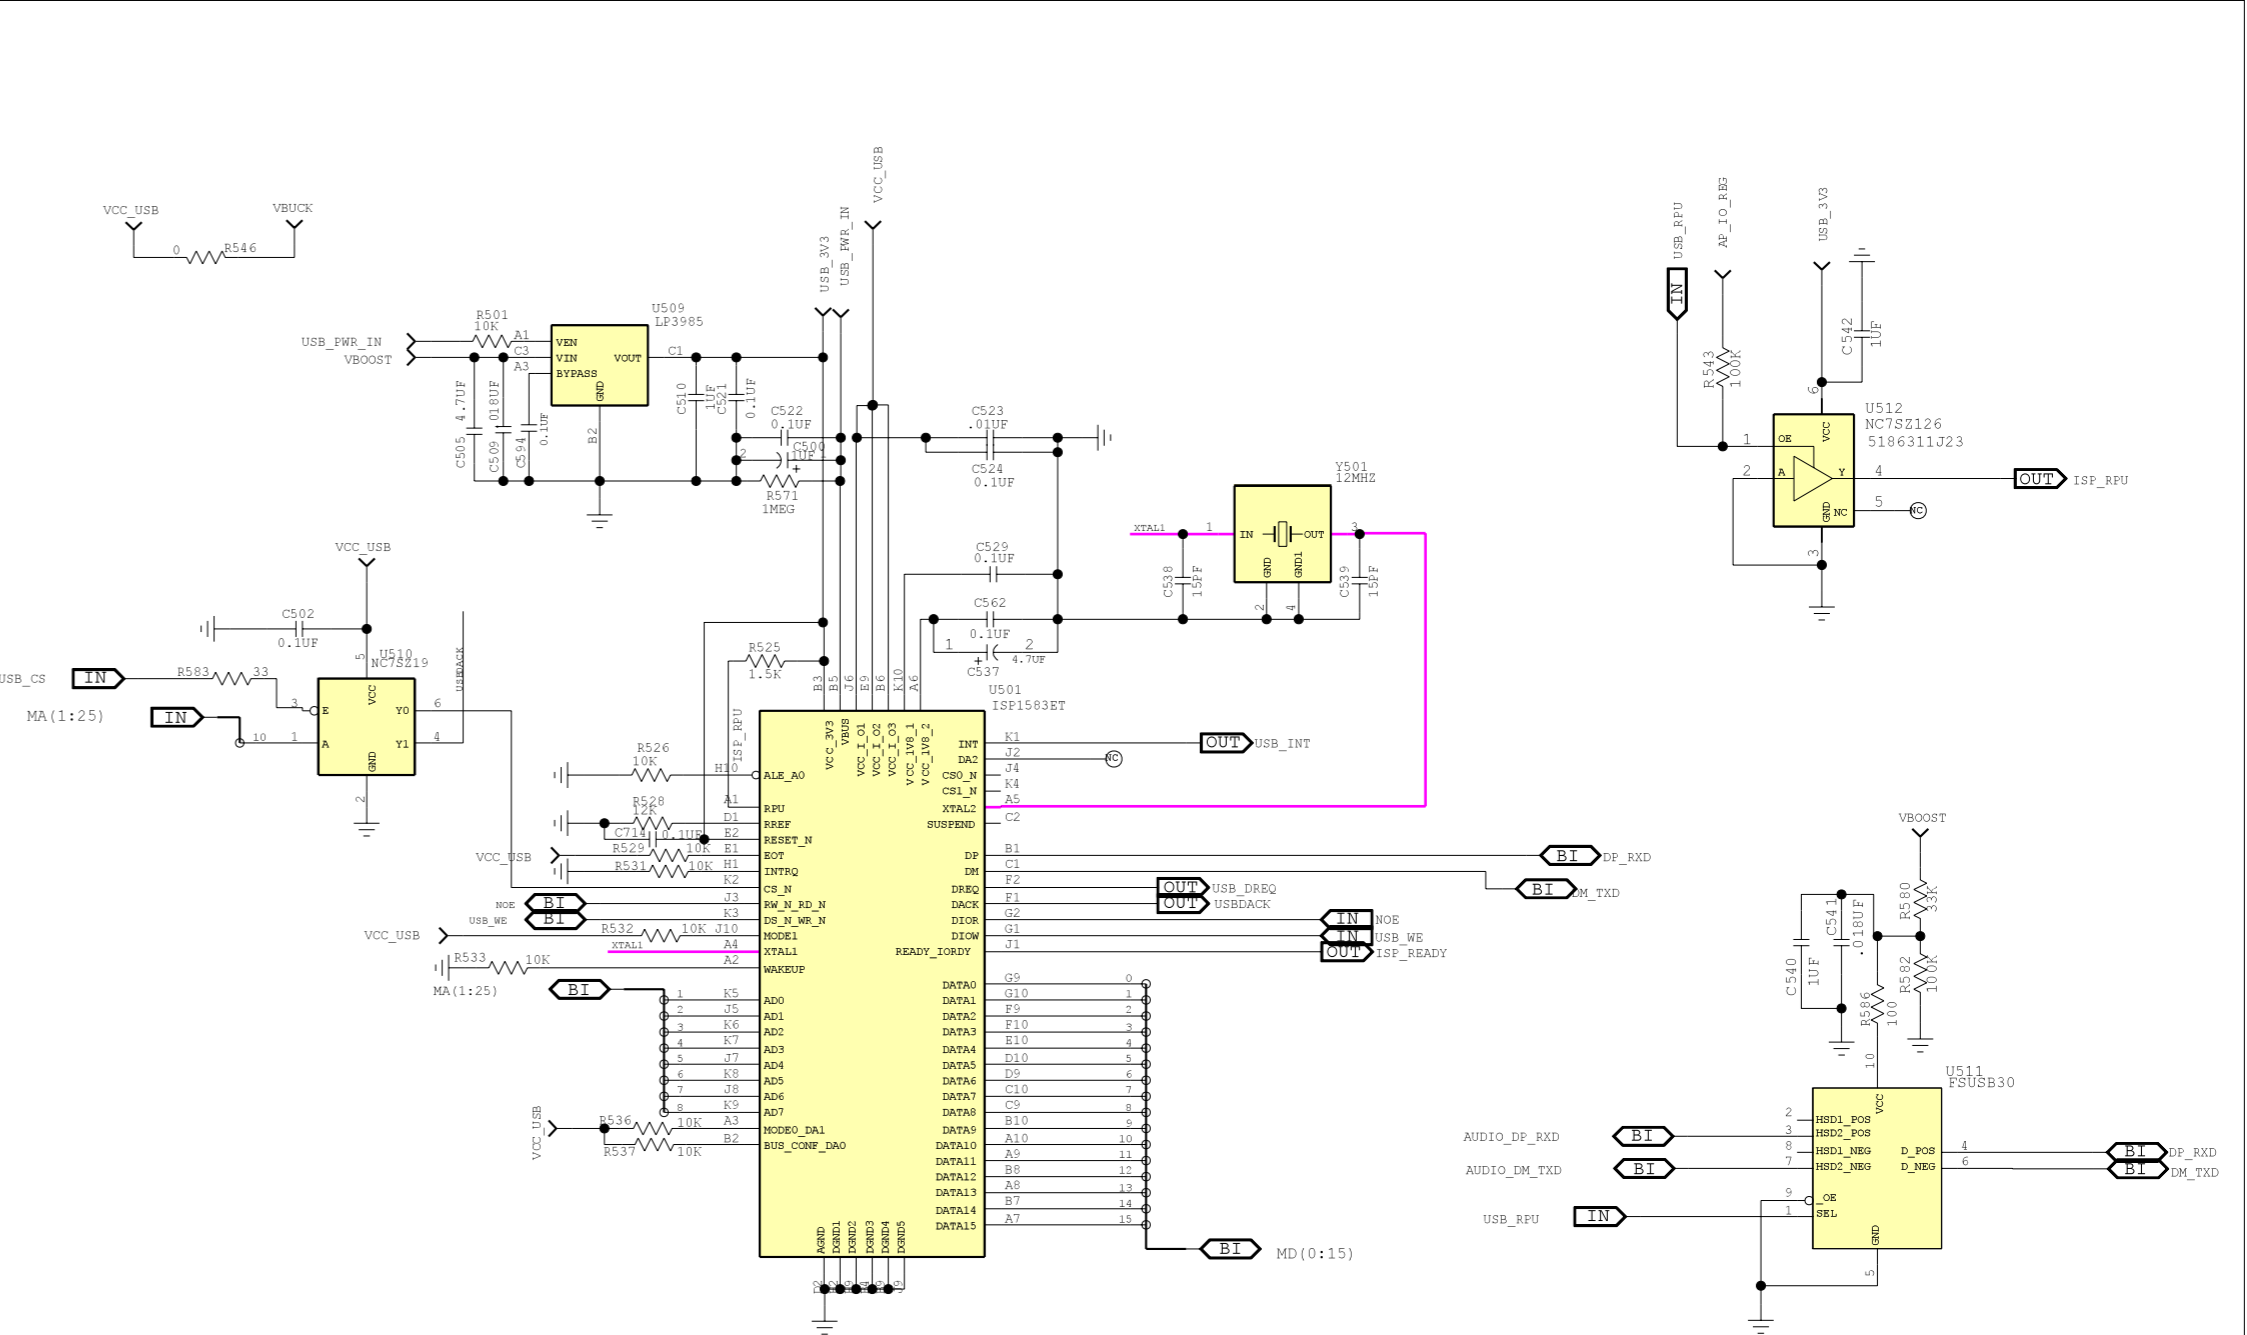

A1600\_8488805z01

Repair Optimization Service Training  
Level 3 Authorized

Repair Optimization Service Training	2008.03.27
Level 3 Schematics	Rev. 1.0
A1600	8488805z01
	Page 5 of 7

**A1600\_8488805z01**

AGPS

CAMERA

A1600\_8488805z01

Repair Optimization Service Training	2008.03.27
Level 3 Schematics	Rev. 1.0
A1600	8488805z01
	Page 7 of 7