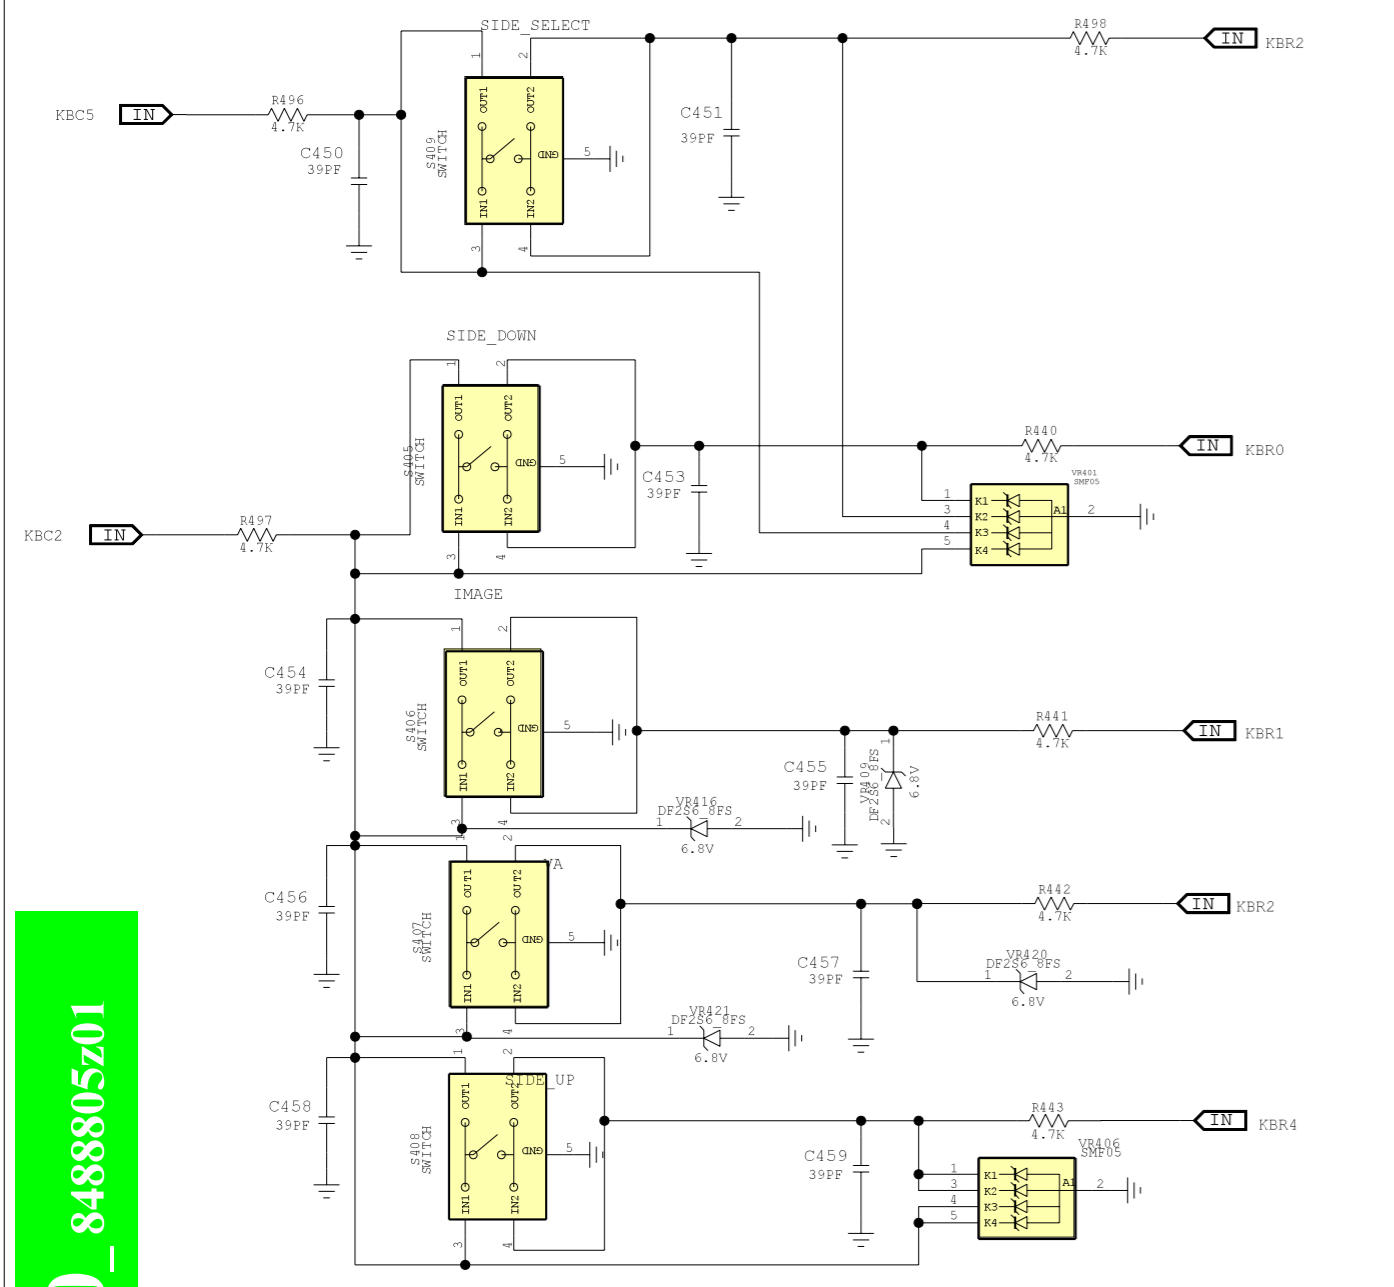

A1600_8488805z01