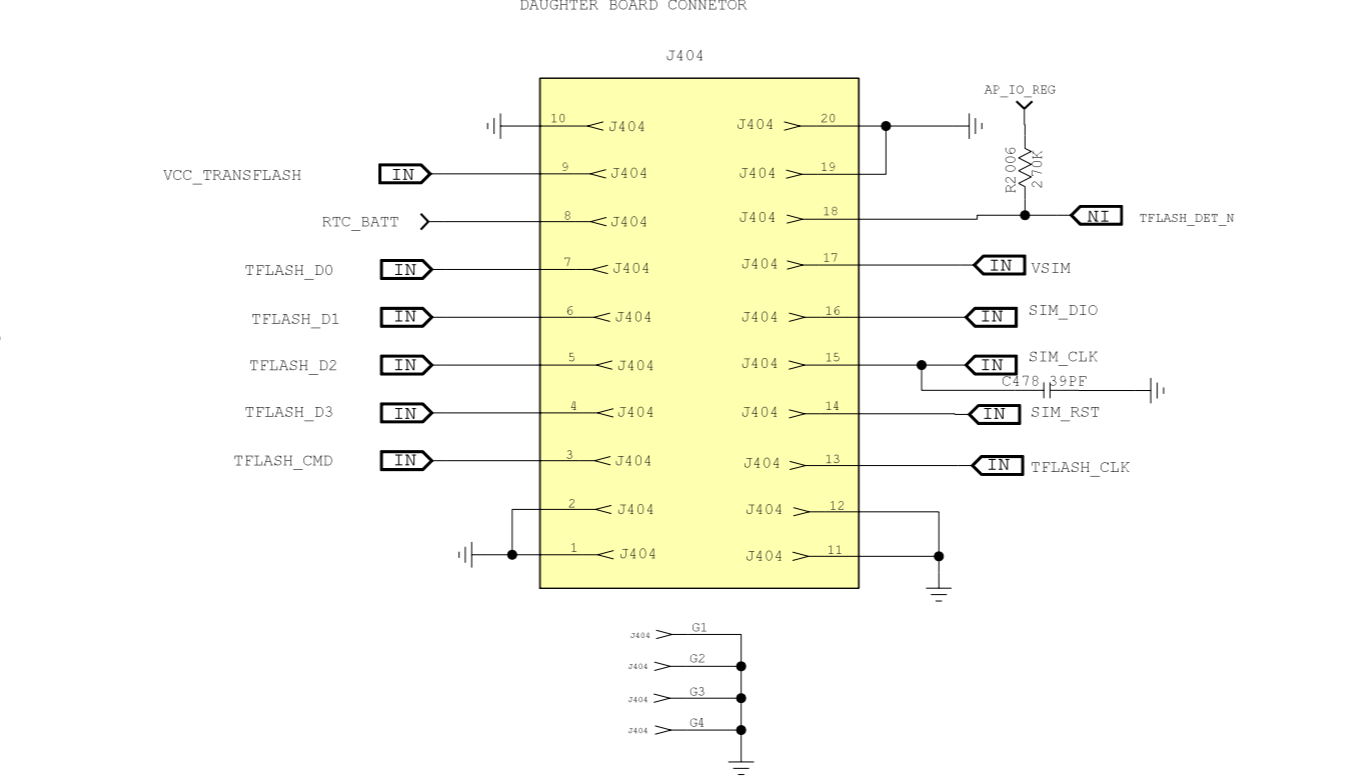

Repair Optimization Service Training	2008.03.27
Level 3 Schematics	Rev. 1.0
A1600	8488805z01
	Page 3 of 7

A1600\_8488805z01

Repair Optimization Service Training	2008.03.27
Level 3 Schematics	Rev. 1.0
A1600	848880501
	Page 4 of 7

A1600\_8488805z01

Repair Optimization Service Training  
Level 3 Authorized

Repair Optimization Service Training	2008.03.27
Level 3 Schematics	Rev. 1.0
A1600	8488805z01
	Page 5 of 7

**A1600\_8488805z01**