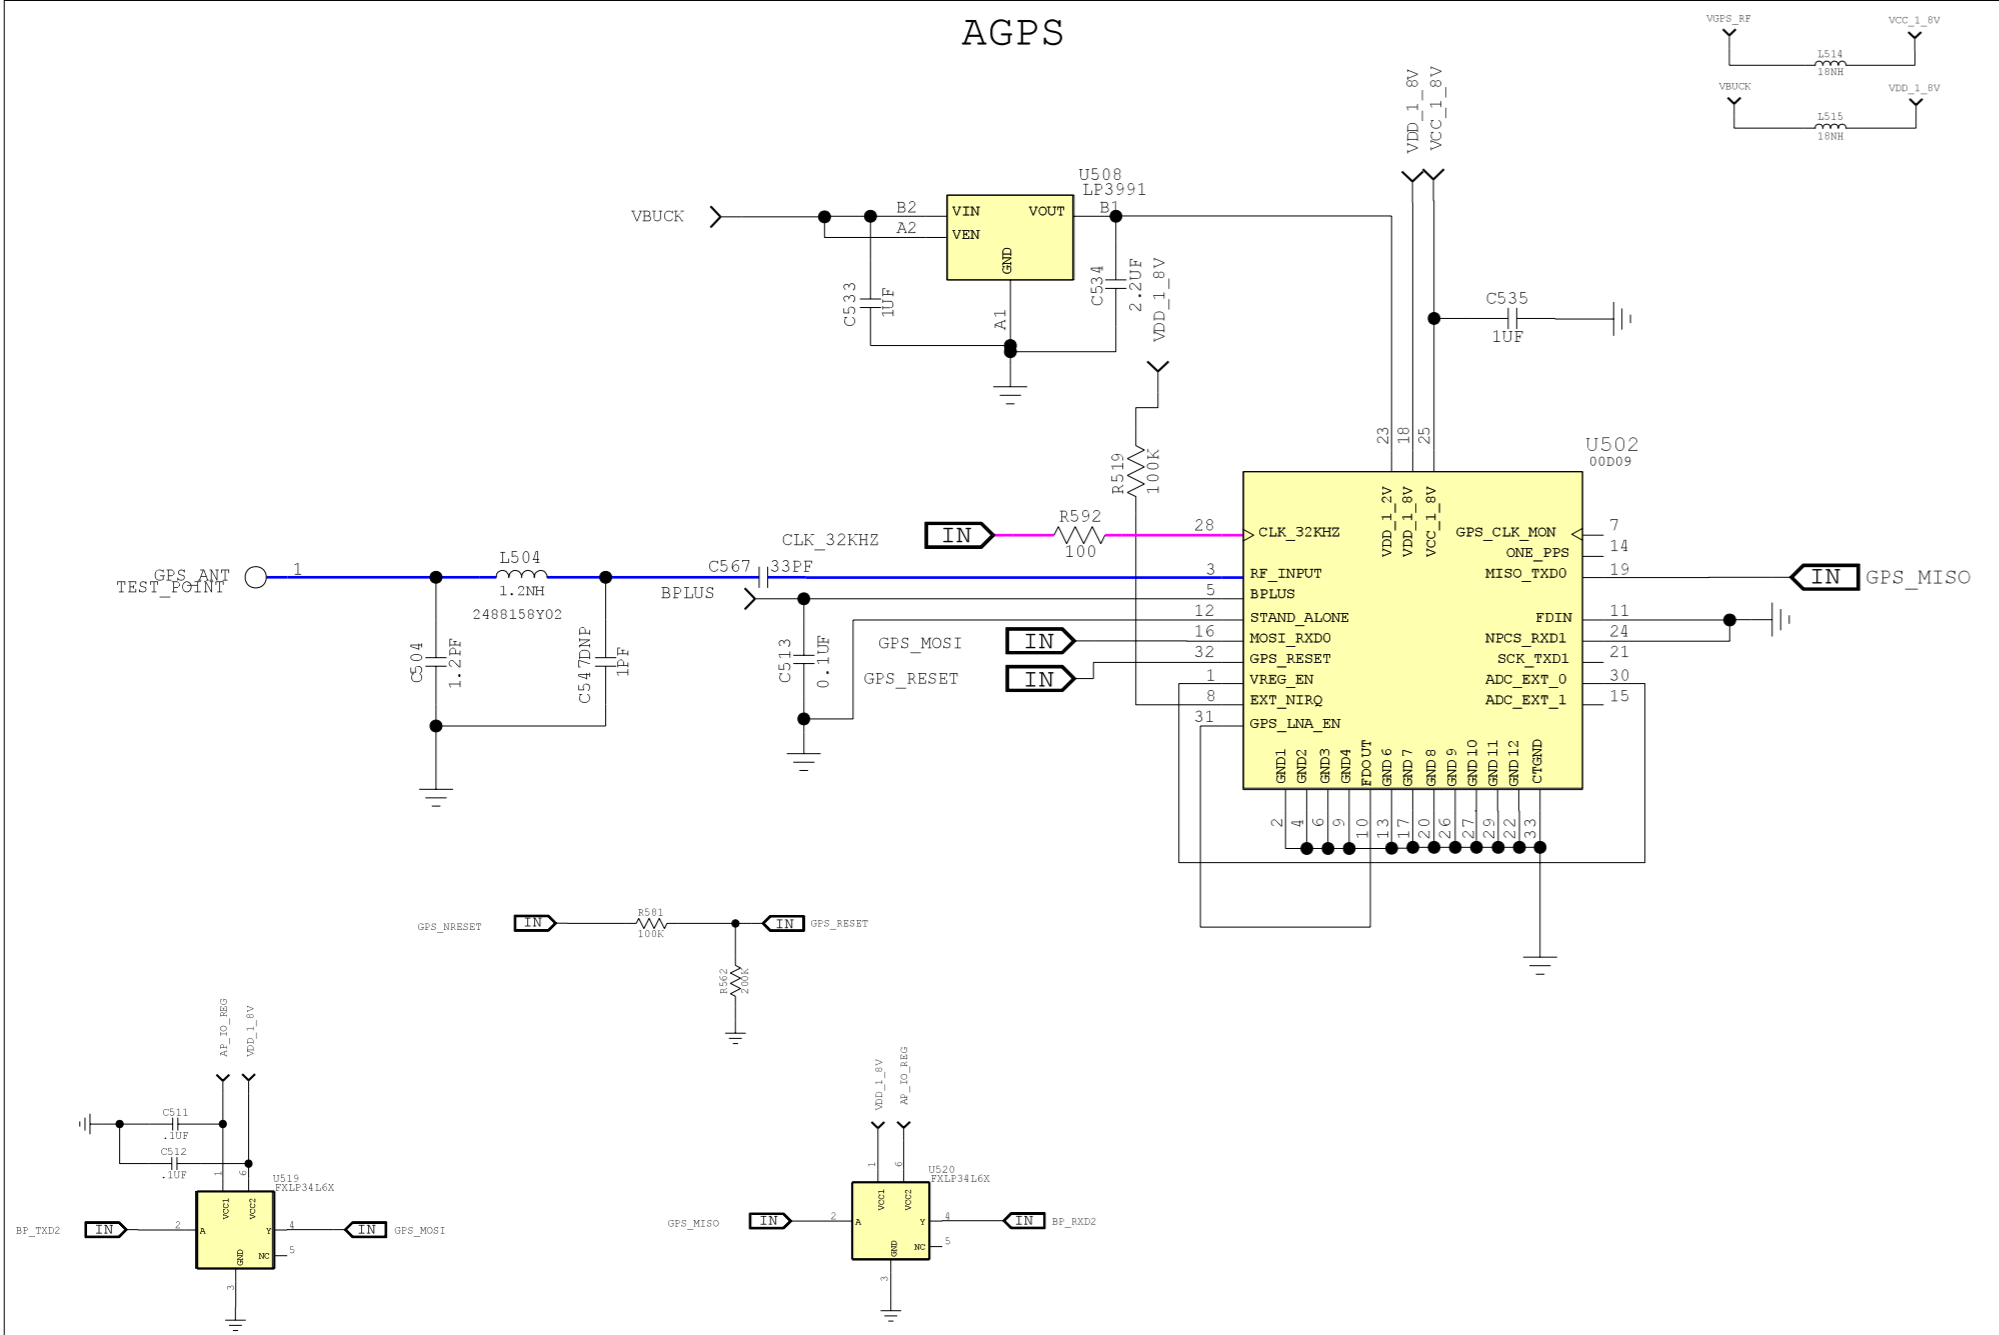

A1600\_8488805z01

Repair Optimization Service Training  
Level 3 Authorized

Repair Optimization Service Training	2008.03.27
Level 3 Schematics	Rev. 1.0
A1600	8488805z01
	Page 5 of 7

**A1600\_8488805z01**

AGPS

CAMERA

A1600\_8488805z01

Repair Optimization Service Training	2008.03.27
Level 3 Schematics	Rev. 1.0
A1600	8488805z01
	Page 7 of 7