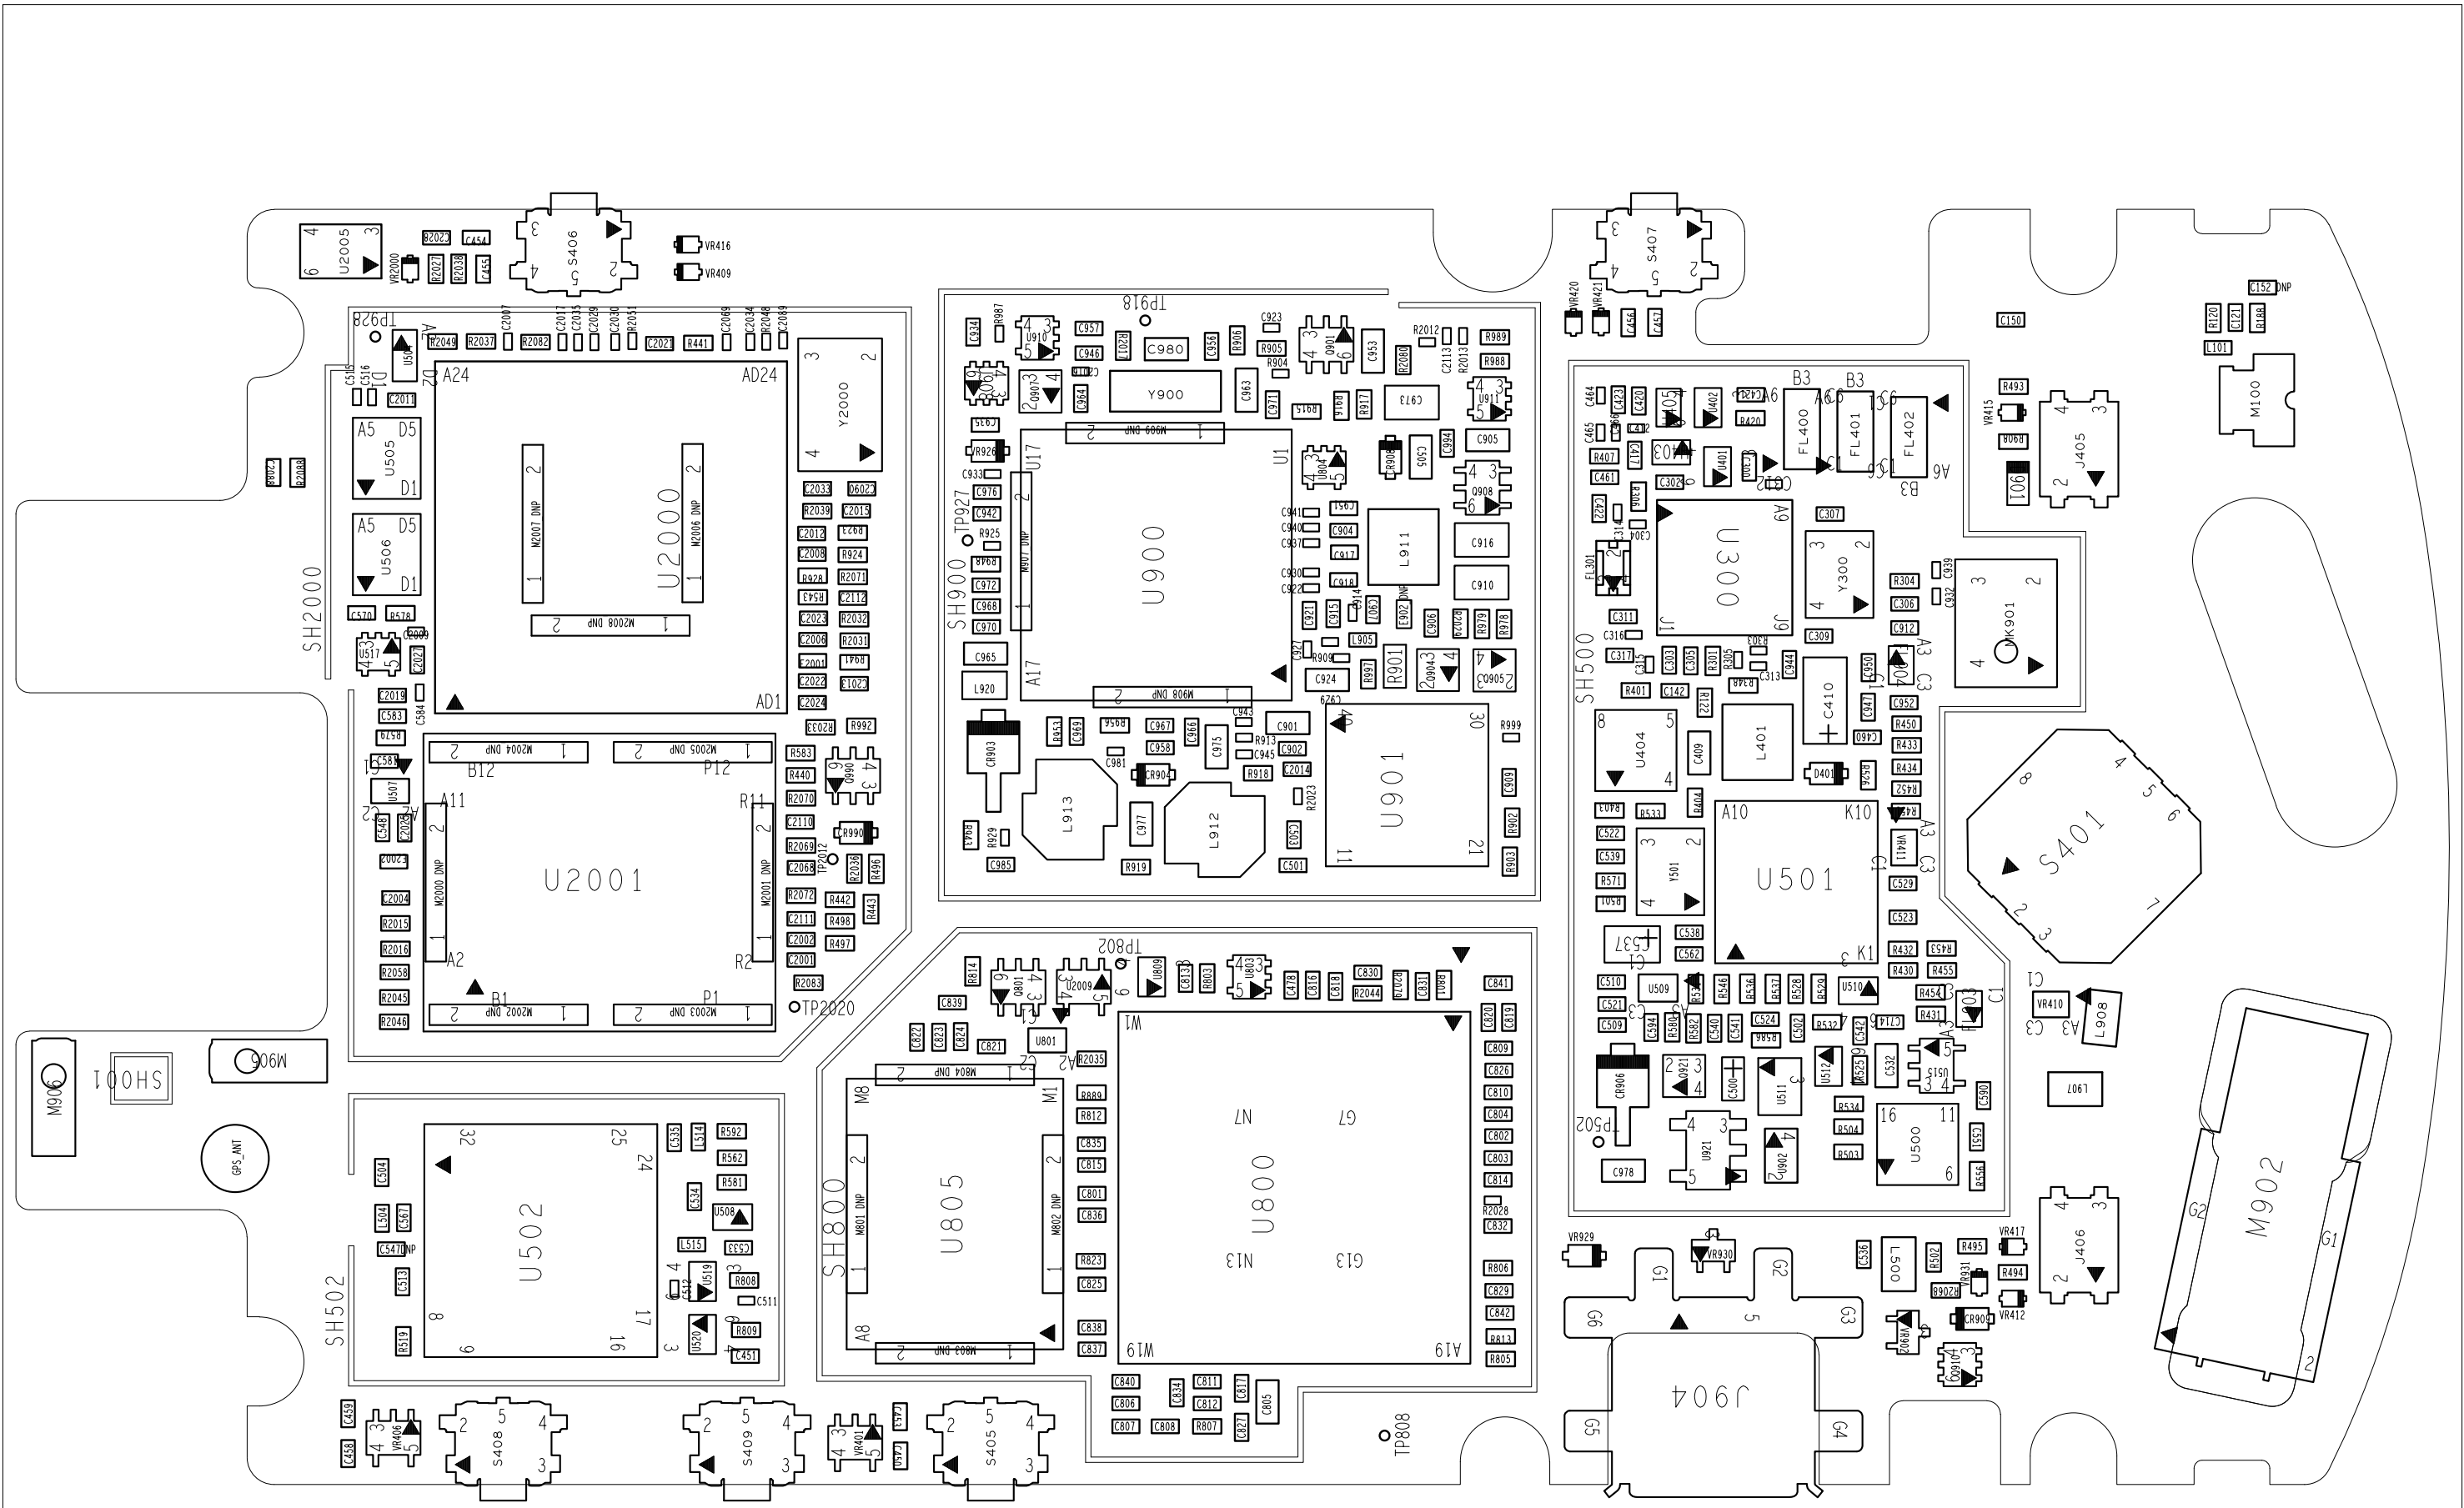

A1600_848805z01_p6b

Repair Optimization
Service Training
Level 3 Authorized

Repair Optimization Service Training	2008.03.27
Level 3 Board Layout	Rev. 1.0
A1600	8488805z01_p6b
	Page 1 of 2

A1600_8488805z01_p6b

**Repair Optimization
Service Training
Level 3 Authorized**

Repair Optimization Service Training	2008.03.27
Level 3 Board Layout	Rev. 1.0
A1600	8488805z01_p6b
	Page 2 of 2