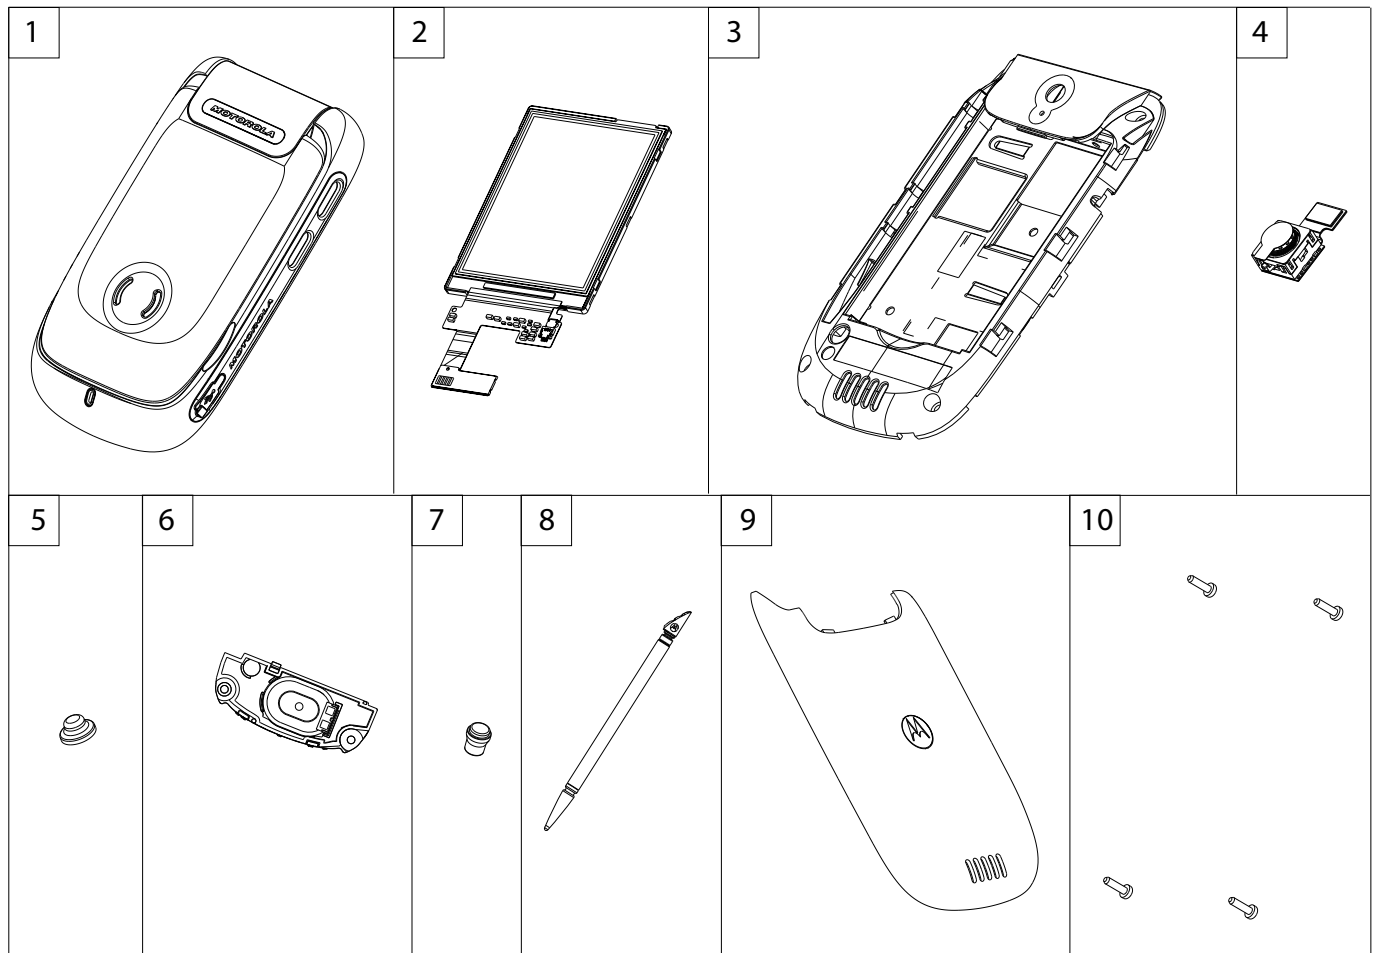

# A1200

Item No.	Motorola Part No.	Description
1	0188436Z01	Flip Front Housing Assy <b>Black</b>
1	0188436Z02	Flip Front Housing Assy <b>White</b>
1	0188436Z03	Flip Front Housing Assy <b>Red</b>
2	7289802Y01	Display Assy
3	0188482Z01	Rear Housing Assy <b>Black</b>
3	0188482Z02	Rear Housing Assy <b>White</b>
4	0188513Z02	Camera Assy
5	1588444Z01	Joystick Cap
6	0188485Z01	Antenna Assy

Item No.	Motorola Part No.	Description
7	3888495Z01	RF Grommet Black
7	3888495Z02	RF Grommet Grey
8	0188434Z01	Stylus Black
8	0188434Z02	Stylus White
9	CHHN4719A	Battery Door <b>Black</b>
9	CHHN4721A	Battery Door <b>White</b>
9	CHHN4720A	Battery Door <b>Red</b>
10	0364579E03	Screw Rear Housing
-	SNN5771A	Battery